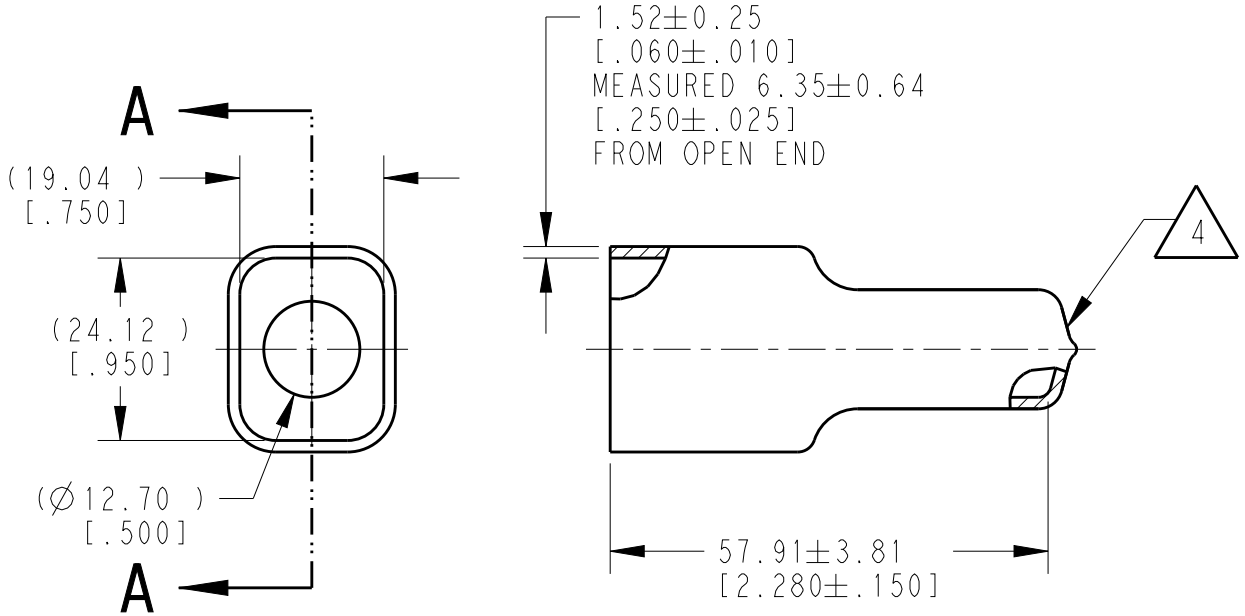

SCALE 1:2

REVISIONS

P	LTR	DESCRIPTION	DATE	DWN	APVD
	A	NEW RELEASE PER ECO-14-008763	20JUN2014	DM	DM
	A1	REVISED PER PCN E-19-009112	10JUN2019	JA	IG

4 SMALL MATERIAL EXTENSION IS ACCEPTABLE ON THIS END ALL AROUND.

3. THIS ACCESSORY PART IS PROVIDED WITHOUT TYPICAL TRANSPORTATION INDUSTRY PROCESS CONTROLS. NO VALIDATION TESTING HAS BEEN PERFORMED. CUSTOMER IS RESPONSIBLE FOR DETERMINING PRODUCT PERFORMANCE AND SUITABILITY FOR APPLICATION.

2. TEMPERATURE RATING: -29°C TO +100°C [-20°F TO +212°F].

1. THIS PART IS USED ON DT04-08PX (X=A,B,C,D KEYS) RECEPTACLES WITH ANY MODIFICATION THAT DOES NOT INCLUDE AN END CAP.

NOTES:

TE INTERNAL PN	DEUTSCH PN
DT8P-BT-BK	DT8P-BT-BK

2019

RELEASED FOR PUBLICATION

THIS DRAWING IS UNPUBLISHED.

ALL RIGHTS RESERVED.

BY TE CONNECTIVITY

© COPYRIGHT 2014

DIMENSIONS:	
MM [INCH]	
TOLERANCES UNLESS OTHERWISE SPECIFIED:	
0 PLC	±
1 PLC	±
2 PLC	±0.63 [.025]
3 PLC	±
4 PLC	±
ANGLES	±5°

DWN	20JUN2014
D.MEYER	
CHK	20JUN2014
R.MESSENGER	
APVD	20JUN2014
D.MEYER	
PRODUCT SPEC	
APPLICATION SPEC	
WEIGHT	6.16 g

MATERIAL	PVC	FINISH	BLACK
TE Connectivity			
NAME			
BOOT, RECEPTACLE, 8PIN			
DT SERIES			
SIZE	CAGE CODE	DRAWING NO	RESTRICTED TO
A4	4AFU8	©-DT8P-BT-BK	-

CUSTOMER DRAWING	SCALE	1:1	SHEET	1 OF 1	REV	A1