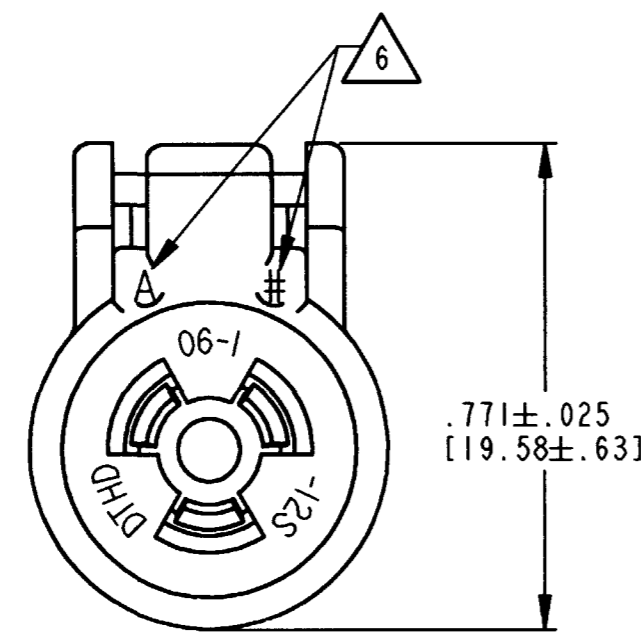

REV  
B DTCE06-1-12S-E003

REVISIONS			
SYM	DESCRIPTION	DATE	APPROVED
NC	NEW RELEASE PER E.O. A14636	12/06/94	R.D.R.
A	REVISED PER E.O. A14893	09/28/95	R.D.R.
B	REVISED PER E.O. P16346	10-18-99	RDR

- 4. FOR CONTACT INFORMATION, SEE ENVELOPE DRAWING 4025-001-0000.
- 3. ALL DIMENSIONS ARE IN INCHES [MILLIMETERS].
- 2. THIS CONNECTOR SERIES WILL ACCOMMODATE THE FOLLOWING WIRE INSULATION DIAMETERS:

CONTACT SIZE	MINIMUM O.D.	MAXIMUM O.D.
12	.134 [3.40]	.170 [4.32]

1. CONSULT FACTORY FOR ELECTRICAL AND MATERIAL SPECIFICATIONS.  
NOTES:

- 6. DATE CODE:  
MONTH IS REPRESENTED BY SEQUENTIAL ALPHA CHARACTERS. EX: A = JANUARY.  
YEAR IS REPRESENTED BY LAST NUMERIC DIGIT. EX: 2 = 2002.
- 5. THIS PLUG MATES WITH DTCE04-1-12P-\*\*\*\* RECEPTACLE (\*\*\*\* = ALL MODIFICATIONS).

SIGNATURE & DATE	
DR	J. HAYNES 10/07/99
CHK	<i>[Signature]</i> 10/12/99
PE	<i>[Signature]</i> 10/12/99
APPD	<i>[Signature]</i> 10-18-99
SCALE	NONE WT

PLUG  
POWER DT  
SIZE 12  
CE CONTACTS  
E003 MOD.  
COLOR: BLACK  
ENVELOPE