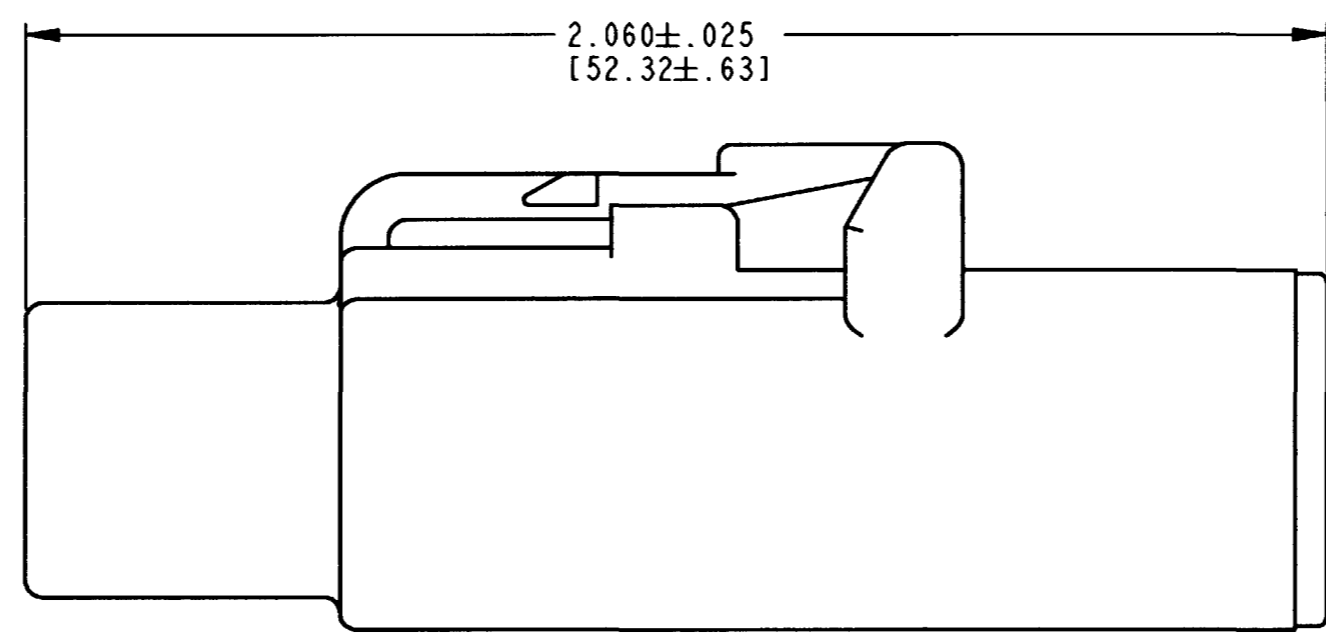

REV  
B DTCE06-1-12S-E003

REVISIONS			
SYM	DESCRIPTION	DATE	APPROVED
NC	NEW RELEASE PER E.O. A14636	12/06/94	R.D.R.
A	REVISED PER E.O. A14893	09/28/95	R.D.R.
B	REVISED PER E.O. P16346	10-18-99	RDR

- 4. FOR CONTACT INFORMATION, SEE ENVELOPE DRAWING 4025-001-0000.
- 3. ALL DIMENSIONS ARE IN INCHES [MILLIMETERS].
- 2. THIS CONNECTOR SERIES WILL ACCOMMODATE THE FOLLOWING WIRE INSULATION DIAMETERS:

CONTACT SIZE	MINIMUM O.D.	MAXIMUM O.D.
12	.134 [3.40]	.170 [4.32]

1. CONSULT FACTORY FOR ELECTRICAL AND MATERIAL SPECIFICATIONS.  
NOTES:

- 6. DATE CODE:  
MONTH IS REPRESENTED BY SEQUENTIAL ALPHA CHARACTERS. EX: A = JANUARY.  
YEAR IS REPRESENTED BY LAST NUMERIC DIGIT. EX: 2 = 2002.
- 5. THIS PLUG MATES WITH DTCE04-1-12P-\*\*\*\* RECEPTACLE (\*\*\*\* = ALL MODIFICATIONS).