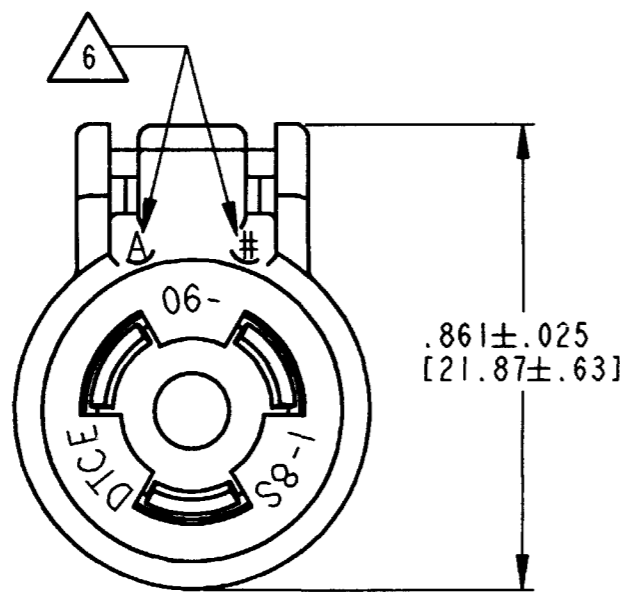

REV  
B DTCE06-1-8S-E003

REVISIONS			
SYM	DESCRIPTION	DATE	APPROVED
NC	NEW RELEASE PER E.O. A14636	12/06/94	R.D.R.
A	REVISED PER E.O. A14893	09/28/95	R.D.R.
B	REVISED PER E.O. P16189	9-28-99	RDR

- 4. FOR CONTACT INFORMATION, SEE ENVELOPE DRAWING 4025-001-0000.
- 3. ALL DIMENSIONS ARE IN INCHES [MILLIMETERS].
- 2. THIS CONNECTOR SERIES WILL ACCOMMODATE THE FOLLOWING WIRE INSULATION DIAMETERS:

CONTACT SIZE	MINIMUM O.D.	MAXIMUM O.D.
8	.190 [4.83]	.240 [6.09]

1. CONSULT FACTORY FOR ELECTRICAL AND MATERIAL SPECIFICATIONS.  
NOTES:

6. DATE CODE:  
MONTH IS REPRESENTED BY SEQUENTIAL ALPHA CHARACTERS. EX: A = JANUARY.  
YEAR IS REPRESENTED BY LAST NUMERIC DIGIT. EX: 2 = 2002.

PLUG  
POWER DT  
SIZE 8  
CE CONTACTS  
E003 MOD.  
COLOR: BLACK  
ENVELOPE

CP	MATL. CODE
<b>The Deutsch Company</b> DEUTSCH I.P.D. 3850 INDUSTRIAL AVE. HEMET, CALIF. 92545	
<b>B</b>	<b>DTCE06-1-8S-E003</b>
DWG SIZE	CODE 11139 SHEET   OF