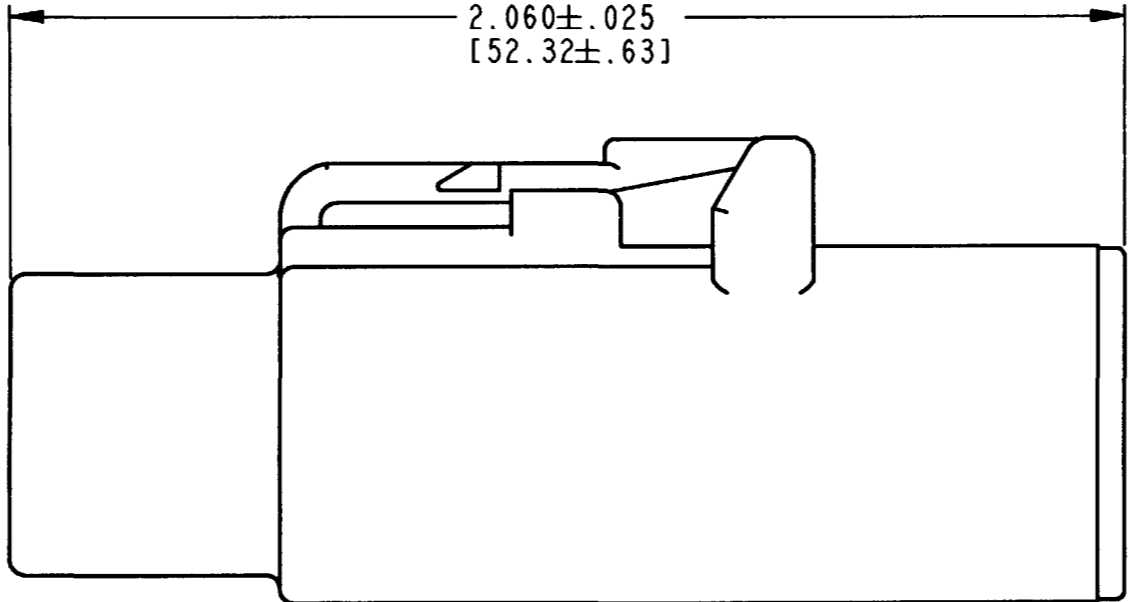

REV  
B DTCE06-1-8S-E003

REVISIONS			
SYM	DESCRIPTION	DATE	APPROVED
NC	NEW RELEASE PER E.O. A14636	12/06/94	R.D.R.
A	REVISED PER E.O. A14893	09/28/95	R.D.R.
B	REVISED PER E.O. P16189	9-28-99	RDR

- 4. FOR CONTACT INFORMATION, SEE ENVELOPE DRAWING 4025-001-0000.
- 3. ALL DIMENSIONS ARE IN INCHES [MILLIMETERS].
- 2. THIS CONNECTOR SERIES WILL ACCOMMODATE THE FOLLOWING WIRE INSULATION DIAMETERS:

CONTACT SIZE	MINIMUM O.D.	MAXIMUM O.D.
8	.190 [4.83]	.240 [6.09]

1. CONSULT FACTORY FOR ELECTRICAL AND MATERIAL SPECIFICATIONS.  
NOTES:

6. DATE CODE:  
MONTH IS REPRESENTED BY SEQUENTIAL ALPHA CHARACTERS. EX: A = JANUARY.  
YEAR IS REPRESENTED BY LAST NUMERIC DIGIT. EX: 2 = 2002.

PLUG  
POWER DT  
SIZE 8  
CE CONTACTS  
E003 MOD.  
COLOR: BLACK  
ENVELOPE

CP	MATL. CODE
<b>The Deutsch Company</b> DEUTSCH I.P.D. 3850 INDUSTRIAL AVE. HEMET, CALIF. 92545	
<b>B</b>	<b>DTCE06-1-8S-E003</b>
DWG SIZE	CODE 11139 SHEET   OF