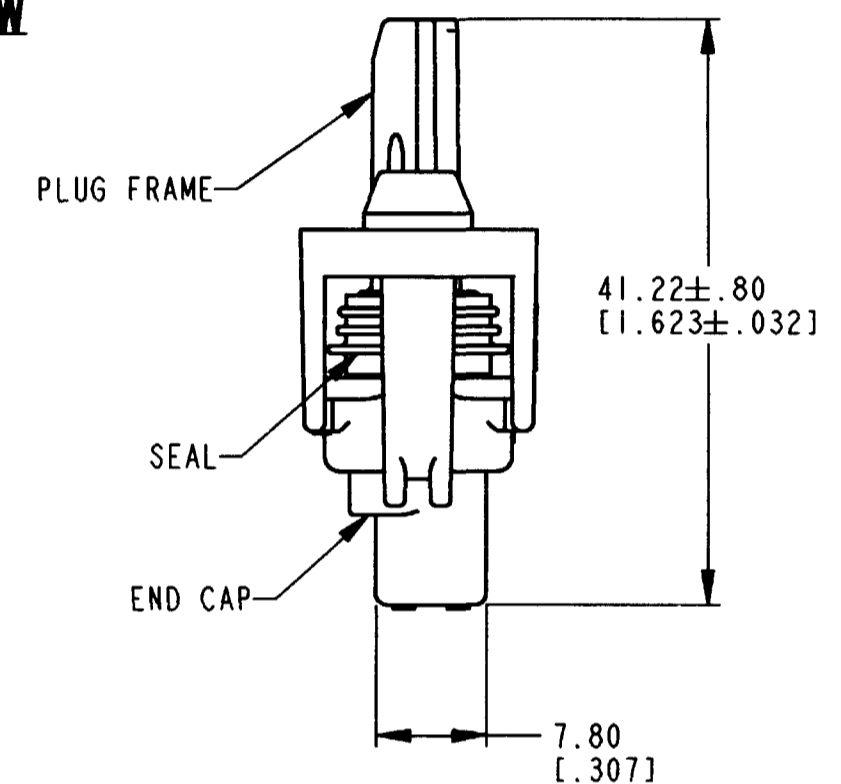

REV
B DTLP06-4S

REVISIONS			
SYM	DESCRIPTION	DATE	APPROVED
NC	NEW RELEASE PER E.O. P16146	5/28/99	C.W.
A	REVISED PER E.O. P16316	12/3/99	C.W.
B	REVISED PER E.O. P17096	1/2/01	<i>[Signature]</i>

3D VIEW

7. DATE CODE:
YEAR IS REPRESENTED BY THE LAST DIGIT. EX: 0=2000
MONTH IS REPRESENTED BY SEQUENTIAL ALPHA CHARACTERS. EX: A=JANUARY

- 6. PLUG COLOR = BLACK
- 5. WEDGE LOCK SOLD SEPERATELY. SEE P/N: WLP-4S(A,B,C,D).
- 4. THIS PLUG MATES WITH THE CUSTOM MOLDED 4-WAY LOW PROFILE INTERFACE.
- 3. FOR CONTACTS AND WIRE PERFORMANCE AND APPLICATION CHARACTERISTICS SEE ENVELOPE DRAWING 0425-015-0000 AND 0425-017-0000.
- 2. ALL DIMENSIONS UNLESS OTHERWISE SPECIFIED ARE ±.64 [.025].
- 1. DIMENSIONS ARE IN METRIC [INCH].

NOTES:

SIGNATURE & DATE		4-WAY PLUG LOW PROFILE DTLP SERIES	CP	MATL CODE
DR	VILLARROEL 08JUN99		The Deutsch Company DEUTSCH I.P.D. 3850 INDUSTRIAL AVE. HEMET, CALIF. 92545	
CHK	<i>[Signature]</i>		B DTLP06-4S	
PE	<i>[Signature]</i> 1/2/01			
APPD	<i>[Signature]</i> 1/2/01	ENVELOPE	DWG SIZE	CODE 11139
SCALE	2.0	WT	SHEET OF	