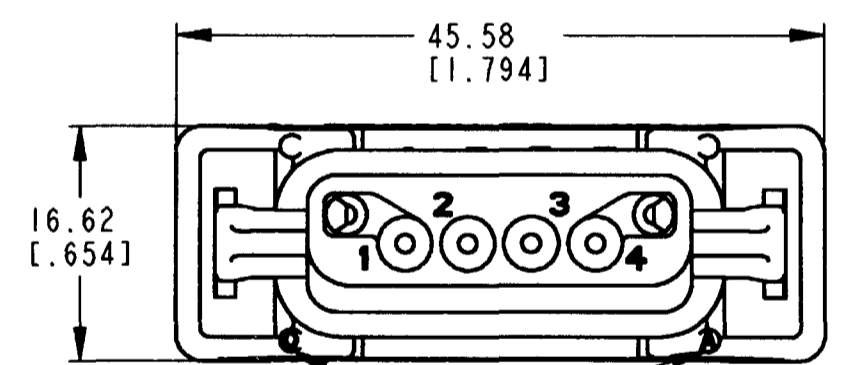

REV
B DTLP06-4S

REVISIONS			
SYM	DESCRIPTION	DATE	APPROVED
NC	NEW RELEASE PER E.O. P16146	5/28/99	C.W.
A	REVISED PER E.O. P16316	12/3/99	C.W.
B	REVISED PER E.O. P17096	1/2/01	<i>[Signature]</i>

3D VIEW

7. DATE CODE:
YEAR IS REPRESENTED BY THE LAST DIGIT. EX: 0=2000
MONTH IS REPRESENTED BY SEQUENTIAL ALPHA CHARACTERS. EX: A=JANUARY

- 6. PLUG COLOR = BLACK
- 5. WEDGE LOCK SOLD SEPERATELY. SEE P/N: WLP-4S(A,B,C,D).
- 4. THIS PLUG MATES WITH THE CUSTOM MOLDED 4-WAY LOW PROFILE INTERFACE.
- 3. FOR CONTACTS AND WIRE PERFORMANCE AND APPLICATION CHARACTERISTICS SEE ENVELOPE DRAWING 0425-015-0000 AND 0425-017-0000.
- 2. ALL DIMENSIONS UNLESS OTHERWISE SPECIFIED ARE ±.64 [.025].
- 1. DIMENSIONS ARE IN METRIC [INCH].

NOTES:

SIGNATURE & DATE		4-WAY PLUG LOW PROFILE DTLP SERIES	CP	MATL CODE
DR	VILLARROEL 08JUN99		The Deutsch Company DEUTSCH I.P.D. 3850 INDUSTRIAL AVE. HEMET, CALIF. 92545	
CHK	<i>[Signature]</i>		B DTLP06-4S	
PE	<i>[Signature]</i> 1/2/01			
APPD	<i>[Signature]</i> 1/2/01	ENVELOPE	DWG SIZE	CODE 11139
SCALE	2.0	WT	SHEET OF	