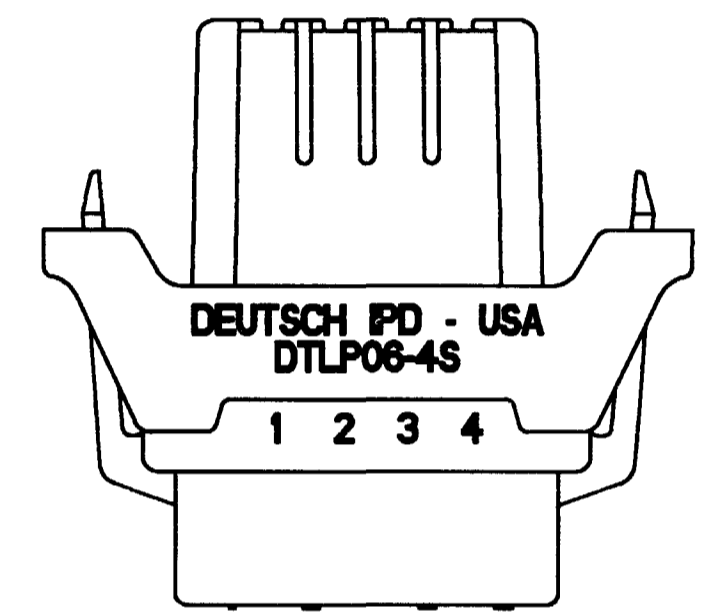

REV
B DTLP06-4S

REVISIONS			
SYM	DESCRIPTION	DATE	APPROVED
NC	NEW RELEASE PER E.O. P16146	5/28/99	C.W.
A	REVISED PER E.O. P16316	12/3/99	C.W.
B	REVISED PER E.O. P17096	1/2/01	<i>[Signature]</i>

3D VIEW

7. DATE CODE:
YEAR IS REPRESENTED BY THE LAST DIGIT. EX: 0=2000
MONTH IS REPRESENTED BY SEQUENTIAL ALPHA CHARACTERS. EX: A=JANUARY

- 6. PLUG COLOR = BLACK
- 5. WEDGE LOCK SOLD SEPERATELY. SEE P/N: WLP-4S(A,B,C,D).
- 4. THIS PLUG MATES WITH THE CUSTOM MOLDED 4-WAY LOW PROFILE INTERFACE.
- 3. FOR CONTACTS AND WIRE PERFORMANCE AND APPLICATION CHARACTERISTICS SEE ENVELOPE DRAWING 0425-015-0000 AND 0425-017-0000.
- 2. ALL DIMENSIONS UNLESS OTHERWISE SPECIFIED ARE ±.64 [.025].
- 1. DIMENSIONS ARE IN METRIC [INCH].

NOTES:

SIGNATURE & DATE		4-WAY PLUG LOW PROFILE DTLP SERIES	CP	MATL CODE
DR	VILLARROEL 08JUN99		The Deutsch Company DEUTSCH I.P.D. 3850 INDUSTRIAL AVE. HEMET, CALIF. 92545	
CHK	<i>[Signature]</i>		B DTLP06-4S	
PE	<i>[Signature]</i> 1/2/01			
APPD	<i>[Signature]</i> 1/2/01	ENVELOPE	DWG SIZE	CODE 11139
SCALE	2.0	WT	SHEET OF	