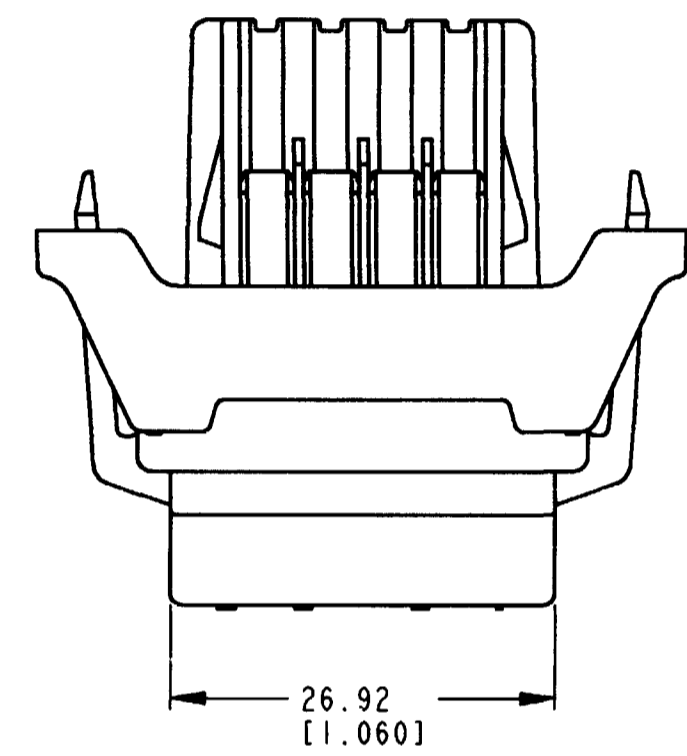

REV
B DTLP06-4S

REVISIONS			
SYM	DESCRIPTION	DATE	APPROVED
NC	NEW RELEASE PER E.O. P16146	5/28/99	C.W.
A	REVISED PER E.O. P16316	12/3/99	C.W.
B	REVISED PER E.O. P17096	1/2/01	<i>[Signature]</i>

3D VIEW

7. DATE CODE:
YEAR IS REPRESENTED BY THE LAST DIGIT. EX: 0=2000
MONTH IS REPRESENTED BY SEQUENTIAL ALPHA CHARACTERS. EX: A=JANUARY

- 6. PLUG COLOR = BLACK
- 5. WEDGE LOCK SOLD SEPERATELY. SEE P/N: WLP-4S(A,B,C,D).
- 4. THIS PLUG MATES WITH THE CUSTOM MOLDED 4-WAY LOW PROFILE INTERFACE.
- 3. FOR CONTACTS AND WIRE PERFORMANCE AND APPLICATION CHARACTERISTICS SEE ENVELOPE DRAWING 0425-015-0000 AND 0425-017-0000.
- 2. ALL DIMENSIONS UNLESS OTHERWISE SPECIFIED ARE ±.64 [.025].
- 1. DIMENSIONS ARE IN METRIC [INCH].

NOTES:

SIGNATURE & DATE		4-WAY PLUG LOW PROFILE DTLP SERIES	CP	MATL CODE
DR	VILLARROEL 08JUN99		The Deutsch Company DEUTSCH I.P.D. 3850 INDUSTRIAL AVE. HEMET, CALIF. 92545	
CHK	<i>[Signature]</i>		B DTLP06-4S	
PE	<i>[Signature]</i> 1/2/01			
APPD	<i>[Signature]</i> 1/2/01	ENVELOPE	DWG SIZE	CODE 11139
SCALE	2.0	WT	SHEET OF	