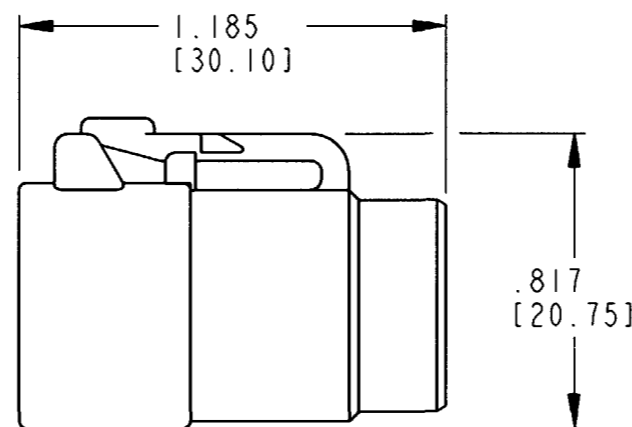

PLUG HOUSING

REV NC DTM06-6S-EE04

REVISIONS

SYM	DESCRIPTION	DATE	APPROVED
NC	NEW RELEASE PER E.O. P19786	4-21-08	RDR

7. PART MODIFICATION: PLUG IS BLACK AND RATED AT 150°C.
6. MATERIAL - HOUSING: PLASTIC (BLACK) ; GROMMET: RUBBER.
5. CONNECTOR DESIGNED TO BE USED WITH DTM04-6P-**** RECEPTACLE.
  (****) = ALL HIGH TEMPERATURE MODIFICATIONS
  CONSULT FACTORY FOR MODIFICATIONS
4. FOR CONTACT AND WIRE PERFORMANCE AND APPLICATION CHARACTERISTICS SEE ENVELOPE DRAWING 0425-015-0000.
3. SECONDARY WEDGE LOCK SOLD SEPARATELY: WM-6S.
2. DIMENSION TOLERANCE: ±.025 [.64].
1. DIMENSIONS ARE IN INCHES [mm].
  NOTES: UNLESS OTHERWISE SPECIFIED

CONTACT SIZE	MIN. INSUL. O.D.	MAX. INSUL. O.D.	WIRE RANGE [mm²] REF ONLY
20	.053 [1.35]	.120 [3.05]	16-20 AWG [1.0-0.5]

SIGNATURE & DATE	
DR	P. CARNAHAN 03/04/08
CHK	R. M. ... 4/15/08
PE	Paula ... 4/8/08
APPD	D. Meyer 4/8/08
SCALE	NONE

PLUG
6 CONTACTS, SIZE 20
COLOR: BLACK
-EE04 MOD
DTM SERIES
ENVELOPE

EP 172	MATL. CODE
3850 INDUSTRIAL AVE. HEMET, CA 92545	
B DTM06-6S-EE04	
DWG SIZE	SHEET | OF |