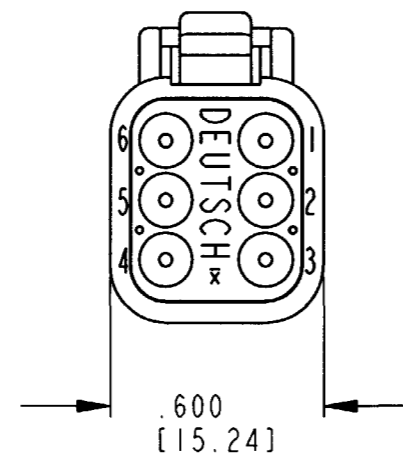

HIGH TEMPERATURE IDENTIFIER

PLUG HOUSING

REV NC DTM06-6S-EE04

REVISIONS

| SYM | DESCRIPTION | DATE | APPROVED |
|-----|-----------------------------|---------|----------|
| NC | NEW RELEASE PER E.O. P19786 | 4-21-08 | RDR |
| | | | |
| | | | |
| | | | |

- 7. PART MODIFICATION: PLUG IS BLACK AND RATED AT 150°C.
- 6. MATERIAL - HOUSING: PLASTIC (BLACK) ; GROMMET: RUBBER.
- 5. CONNECTOR DESIGNED TO BE USED WITH DTM04-6P-**** RECEPTACLE.
(****) = ALL HIGH TEMPERATURE MODIFICATIONS
CONSULT FACTORY FOR MODIFICATIONS
- 4. FOR CONTACT AND WIRE PERFORMANCE AND APPLICATION CHARACTERISTICS SEE ENVELOPE DRAWING 0425-015-0000.
- 3. SECONDARY WEDGE LOCK SOLD SEPARATELY: WM-6S.
- 2. DIMENSION TOLERANCE: ±.025 [.64].
- 1. DIMENSIONS ARE IN INCHES [mm].
NOTES: UNLESS OTHERWISE SPECIFIED

| CONTACT SIZE | MIN. INSUL. O.D. | MAX. INSUL. O.D. | WIRE RANGE [mm ²] REF ONLY |
|--------------|------------------|------------------|--|
| 20 | .053 [1.35] | .120 [3.05] | 16-20 AWG [1.0-0.5] |

| SIGNATURE & DATE | |
|------------------|----------------------|
| DR | P. CARNAHAN 03/04/08 |
| CHK | R. M. ... 4/15/08 |
| PE | Paula ... 4/8/08 |
| APPD | D. Meyer 4/8/08 |
| SCALE | NONE |

PLUG
6 CONTACTS, SIZE 20
COLOR: BLACK
-EE04 MOD
DTM SERIES
ENVELOPE

| | |
|---|------------|
| EP 172 | MATL. CODE |
| 3850 INDUSTRIAL AVE. HEMET, CA 92545 | |
| B DTM06-6S-EE04 | |
| DWG SIZE | SHEET OF |