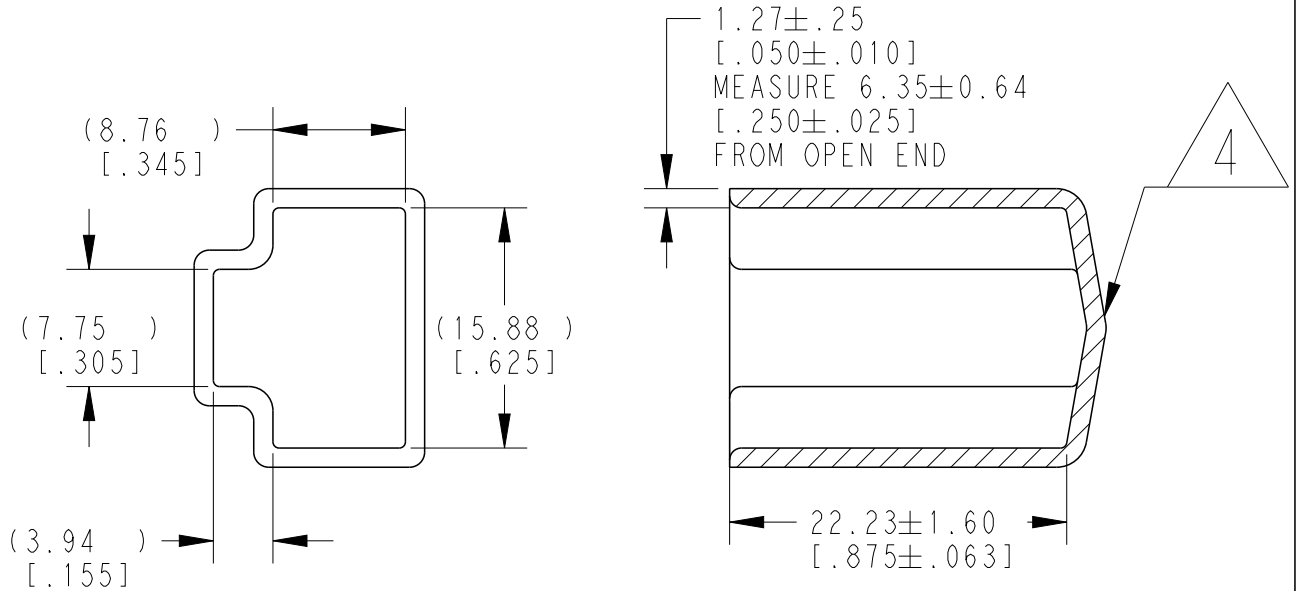

REVISIONS

P	LTR	DESCRIPTION	DATE	DWN	APVD
	B	REVISED PER ECO-16-001879	02-10-14	DM	DM
	B1	REVISED PER PCN E-20-005741	20APR2020	AP	IG

3D VIEW

5. SMALL NON-FILLS ARE ACCEPTABLE INSIDE OF PART, INCLUDING SUPPLIER MARKING.

4. SMALL MATERIAL EXTENSION IS ACCEPTABLE ON THIS END ALL AROUND. WALL THICKNESS ON THIS END MAY VARY.

3. THIS ACCESSORY PART IS PROVIDED WITHOUT TYPICAL TRANSPORTATION INDUSTRY PROCESS CONTROLS. NO VALIDATION TESTING HAS BEEN PERFORMED. CUSTOMER IS RESPONSIBLE FOR DETERMINING PRODUCT PERFORMANCE AND SUITABILITY FOR APPLICATION.

2. TEMPERATURE RATING: -29°C TO +100°C [-20°F TO +212°F]

1. THIS PART IS USED ON DTM06-3S WITH ANY MODIFICATION.

NOTES:

TE INTERNAL PN	DEUTSCH PN
DTM3S-DC	DTM3S-DC

2020

RELEASED FOR PUBLICATION

THIS DRAWING IS UNPUBLISHED.

TE Connectivity. All Rights Reserved. © COPYRIGHT 2020

DIMENSIONS: MM [INCH]		DWN D. MEYER 07JUL2014	MATERIAL PVC	FINISH GRAY	
TOLERANCES UNLESS OTHERWISE SPECIFIED:		CHK B. MILLIGAN 07JUL2014	TE Connectivity		
0 PLC ±		APVD D. MEYER 07JUL2014			NAME DUST CAP, PLUG, 3PIN DTM SERIES
1 PLC ±		PRODUCT SPEC	SIZE A4	CAGE CODE 00779	
2 PLC ±0.25[.063]		APPLICATION SPEC	DRAWING NO C=DTM3S-DC	RESTRICTED TO -	
3 PLC ±		WEIGHT 3.00 g			
4 PLC ±		CUSTOMER DRAWING	SCALE 2:1	SHEET 1 OF 1	
ANGLES ±5°				REV B1