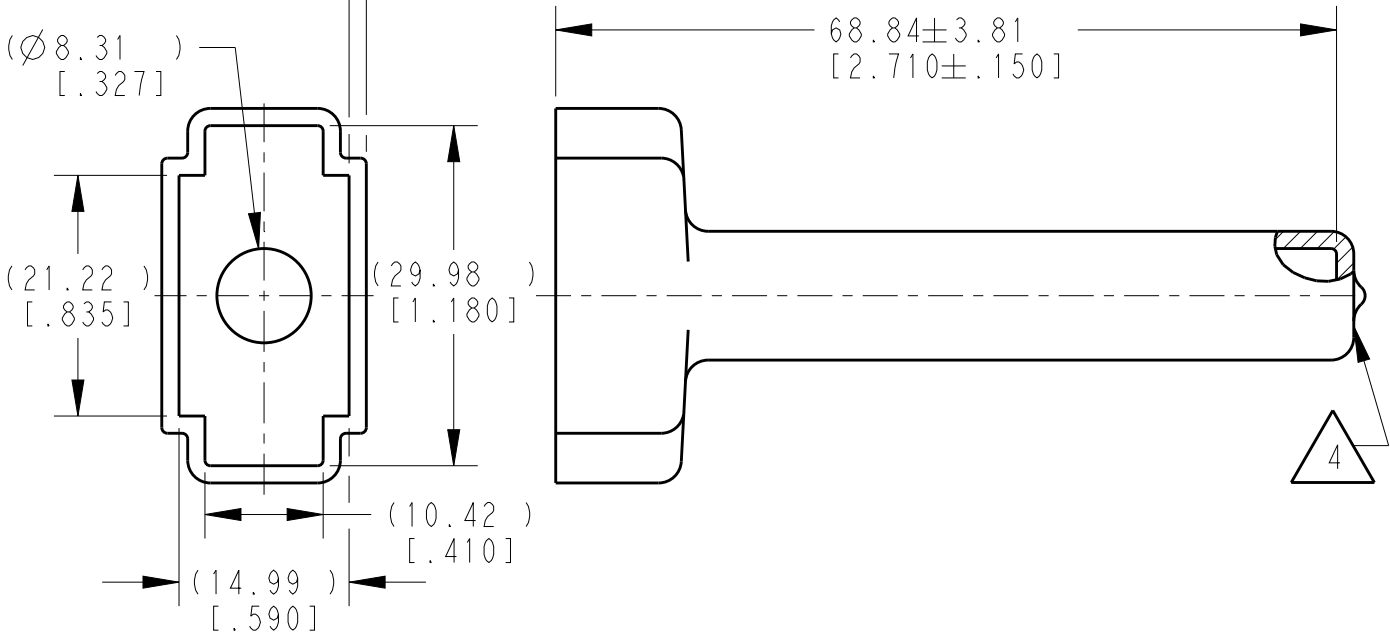

LOC	DIST	REVISIONS					
		P	LTR	DESCRIPTION	DATE	DWN	APVD
			A	NEW RELEASE PER ECO-14-010244	05AUG2014	DM	DM
			A1	REVISED PER PCN E-19-014639	09OCT2019	JA	IG

SCALE 3:4

1.52±0.25  
[.060±.010]  
MEASURED 6.35±0.64  
[.250±.025]  
FROM OPEN END

- 4 SMALL MATERIAL EXTENSION IS ACCEPTABLE ON THIS END ALL AROUND.
3. THIS ACCESSORY PART IS PROVIDED WITHOUT TYPICAL TRANSPORTATION INDUSTRY PROCESS CONTROLS. NO VALIDATION TESTING HAS BEEN PERFORMED. CUSTOMER IS RESPONSIBLE FOR DETERMINING PRODUCT PERFORMANCE AND SUITABILITY FOR APPLICATION.
  2. TEMPERATURE RATING: -29°C TO +100°C [-20°F TO +212°F].
  1. THIS PART IS USED ON DTM06-08SX (X=A,B,C,D KEYS) PLUG WITH ANY MODIFICATION THAT DOES NOT INCLUDE AN END CAP.

TE INTERNAL PN	DEUTSCH PN
DTM8S-BT	DTM8S-BT

2019 RELEASED FOR PUBLICATION  
THIS DRAWING IS UNPUBLISHED.  
COPYRIGHT 2014

TE Connectivity. All Rights Reserved.  
ALL RIGHTS RESERVED.

DIMENSIONS:	
mm	[INCHES]
TOLERANCES UNLESS OTHERWISE SPECIFIED:	
0 PLC	±
1 PLC	±
2 PLC	±
3 PLC	±0.64 [.025]
4 PLC	±
ANGLES	±0°30'0"

DWN	D. MEYER	07JUL2014
CHK	B. MILLIGAN	07JUL2014
APVD	D. MEYER	07JUL2014
PRODUCT SPEC		
APPLICATION SPEC		
WEIGHT	4.99g	
CUSTOMER DRAWING		

MATERIAL	PVC	FINISH	GRAY
NAME		BOOT, PLUG, 8PIN DTM SERIES	
SIZE	A 4	CAGE CODE	4AFU8
DRAWING NO	C=DTM8S-BT		
RESTRICTED TO	-		
SCALE	3:2	SHEET	1 OF 1
REV	A1		