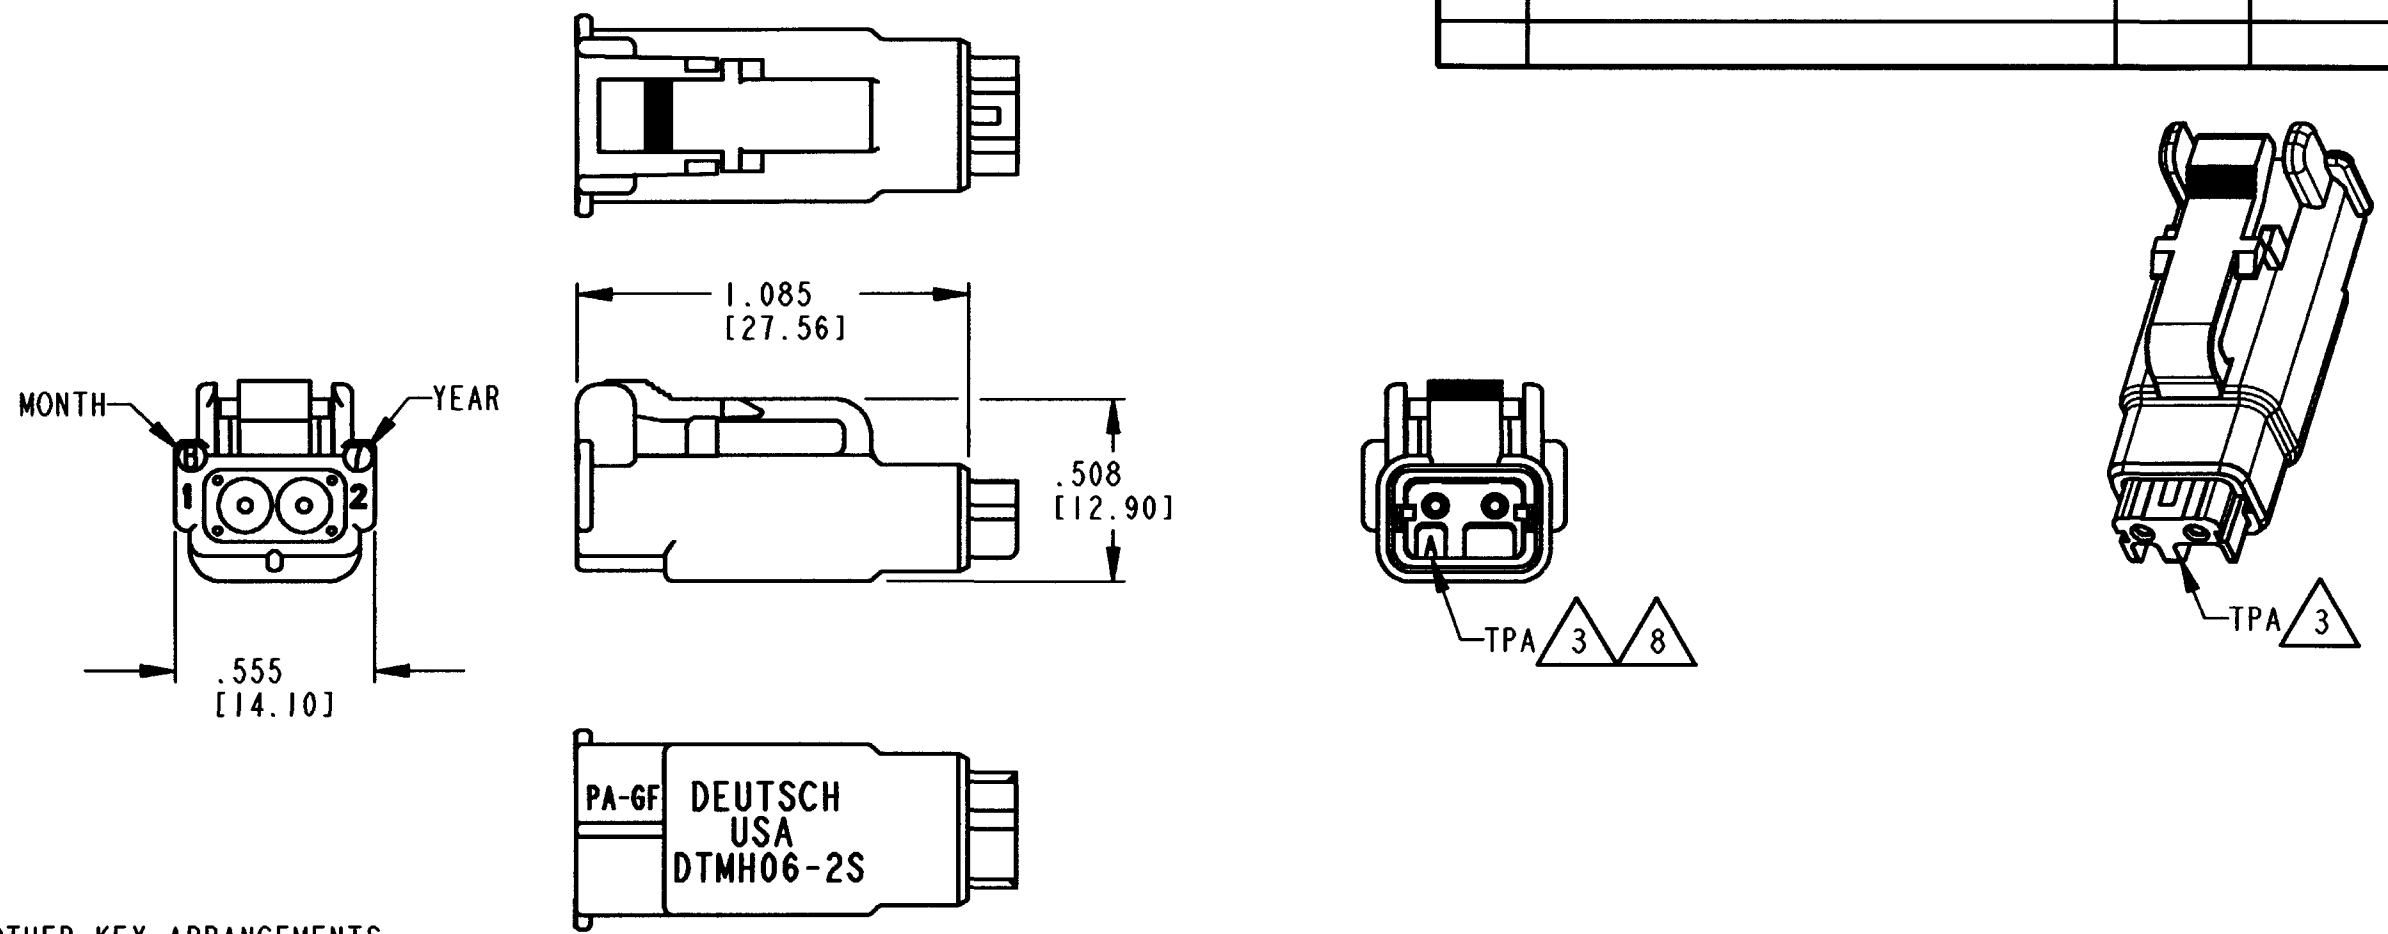

REV	DTMH06-2S*	REVISIONS			
NC		SYM	DESCRIPTION	DATE	APPROVED
		NC	NEW RELEASE PER E.O. P19769	3-17-08	RDL

- 8 SEE SHEET 2 FOR OTHER KEY ARRANGEMENTS.
 - 7. PLUG IS RATED AT 150°C.
 - 6. MATERIAL - HOUSING: PLASTIC; GROMMET: RUBBER
 - 5. THIS PLUG MATES WITH DTMH04-2P* AND DTM04-2P* RECEPTACLE. (* = A,B,C,D KEYS).
 - 4 FOR CONTACT AND WIRE PERFORMANCE AND APPLICATION CHARACTERISTICS SEE ENVELOPE DRAWING 0425-015-0000.
 - 3 TERMINAL POSITION ASSURANCE (TPA) LOCK PRE-MOUNTED: WMH-2S* (* = A,B,C,D KEYS)
 - 2. ALL DIMENSIONS ARE ±.025 [0.64].
 - 1. ALL DIMENSIONS ARE IN INCHES [mm].
- NOTES: UNLESS OTHERWISE SPECIFIED

CONTACT SIZE	MIN. INSUL. O.D.	MAX. INSUL. O.D.	WIDE RANGE [mm ²] REF ONLY
20	.053 [1.35]	.120 [3.05]	16-20 AWG [1.0-0.2]

SIGNATURE & DATE		PLUG 2 PIN CONT, SIZE 20 COLOR: BLACK DTMH SERIES ENVELOPE	EP 180	MATL. CODE
DR	D. MEYER 11-07-07		3850 INDUSTRIAL AVE. HEMET, CA 92545	
CHK	T. Grandfield 3/12/08		DEUTSCH INDUSTRIAL B DTMH06-2S* DWG SIZE CODE 11139 SHEET 1 OF 2	
PE	D. Whitacre 3/12/08			
APPD	D. Meyer 3/13/08			
SCALE	NONE			

DTMH06-2SD
-D- KEY
TPA COLOR: BROWN

NOTES:

SIGNATURE & DATE		PLUG 2 PIN CONT, SIZE 20 COLOR: BLACK DTMH SERIES	EP 180	MATL-CODE
DR	D. MEYER 11-07-07		3850 INDUSTRIAL AVE. HEMET, CA 92545	
CHK	<i>[Signature]</i> 3/19/08		DEUTSCH INDUSTRIAL	
PE	<i>[Signature]</i> 2/18/08		B DTMH06-2S*	
APPD	<i>[Signature]</i> 3/12/08	ENVELOPE	DWG SIZE	CODE 11139 SHEET 2 OF 2
SCALE	NONE WT			