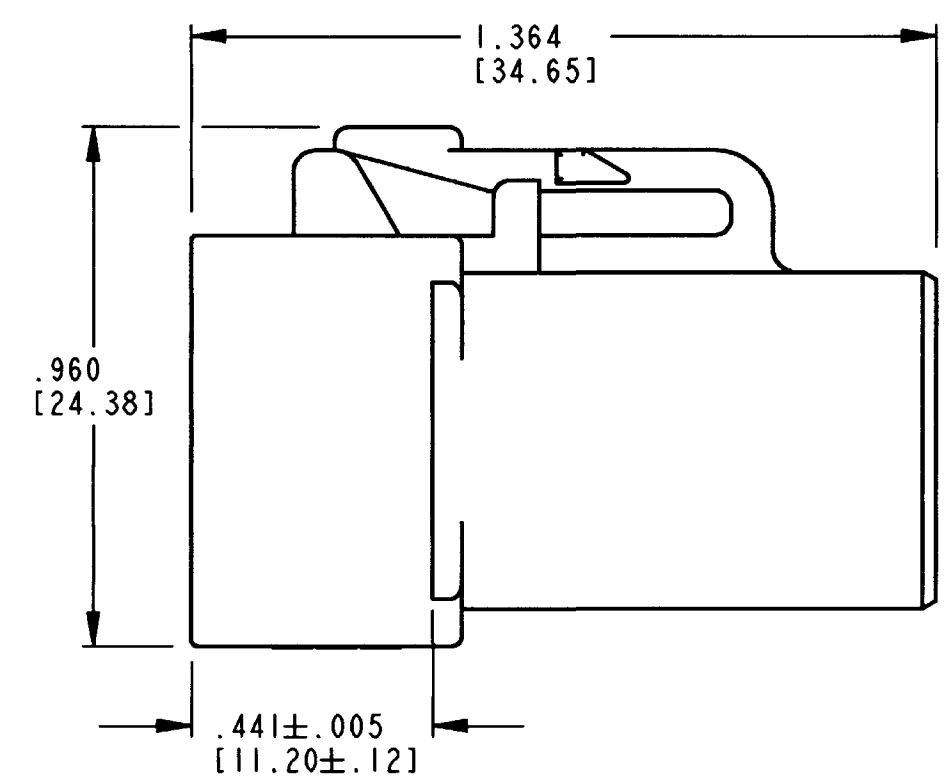

REV
B **DTP06-4S**

REVISIONS			
SYM	DESCRIPTION	DATE	APPROVED
NC	NEW RELEASE PER E.O. P15534	01/29/98	R.D.R.
A	REVISED PER E.O. P16905	10/18/00	R.D.R.
B	REVISED PER E.O. P17088	1-23-01	RDR

DATE CODE: MONTH IS REPRESENTED BY SEQUENTIAL ALPHA CHARACTERS. EX: A=JANUARY; YEAR IS REPRESENTED BY LAST NUMERICAL DIGIT. EX: 8=2008

- 6. MATERIAL: HOUSING: PLASTIC; GROMMET: RUBBER
 - 5. THIS PLUG MATES WITH DTP04-4P-**** RECEPTACLE. (**** = ALL MODIFICATIONS)
 - 4. FOR CONTACT AND WIRE PERFORMANCE AND APPLICATION CHARACTERISTICS SEE ENVELOPE DRAWING 0425-015-0000.
 - 3. SECONDARY WEDGE LOCK SOLD SEPARATELY, WP-4S.
 - 2. DIMENSION TOLERANCE: ±.025 [.64].
 - 1. DIMENSIONS ARE IN INCHES [mm].
- NOTES: UNLESS OTHERWISE SPECIFIED

3D VIEW

CONTACT SIZE	MIN. INSUL. O.D.	MAX INSUL. O.D.	WIRE RANGE [mm ²] REF ONLY
12	.134 [3.40]	.195 [4.95]	10-14 AWG [5.0-2.0]

SIGNATURE & DATE	
DR	D. MEYER 01/28/98
CHK	S. P. 11-12-01
PE	J. P. 1/11/01
APPD	D. Meyer 1/11/01
SCALE	NONE

PLUG
4 CONTACTS, SIZE 12
COLOR: GREY
DTP SERIES

ENVELOPE

CP	MATL. CODE
The Deutsch Company DEUTSCH I.P.D. 3850 INDUSTRIAL AVE. HEMET, CALIF. 92545	
B	DTP06-4S
DWG SIZE	CODE 11139 SHEET OF

X-ON Electronics