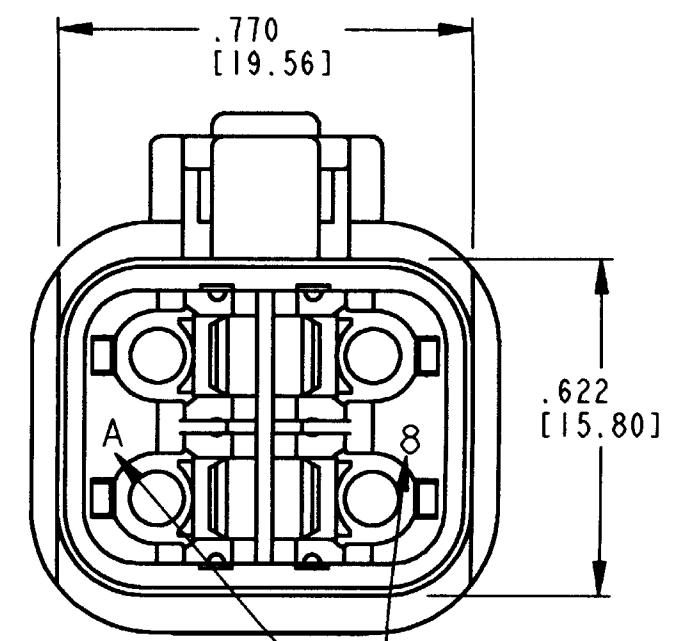

REV
B **DTP06-4S**

REVISIONS			
SYM	DESCRIPTION	DATE	APPROVED
NC	NEW RELEASE PER E.O. P15534	01/29/98	R.D.R.
A	REVISED PER E.O. P16905	10/18/00	R.D.R.
B	REVISED PER E.O. P17088	1-23-01	RDR

DATE CODE: MONTH IS REPRESENTED BY SEQUENTIAL ALPHA CHARACTERS. EX: A=JANUARY; YEAR IS REPRESENTED BY LAST NUMERICAL DIGIT. EX: 8=2008

- 6. MATERIAL: HOUSING: PLASTIC; GROMMET: RUBBER
 - 5. THIS PLUG MATES WITH DTP04-4P-**** RECEPTACLE. (**** = ALL MODIFICATIONS)
 - 4. FOR CONTACT AND WIRE PERFORMANCE AND APPLICATION CHARACTERISTICS SEE ENVELOPE DRAWING 0425-015-0000.
 - 3. SECONDARY WEDGE LOCK SOLD SEPARATELY, WP-4S.
 - 2. DIMENSION TOLERANCE: ±.025 [.64].
 - 1. DIMENSIONS ARE IN INCHES [mm].
- NOTES: UNLESS OTHERWISE SPECIFIED

3D VIEW

CONTACT SIZE	MIN. INSUL. O.D.	MAX INSUL. O.D.	WIRE RANGE [mm ²] REF ONLY
12	.134 [3.40]	.195 [4.95]	10-14 AWG [5.0-2.0]

SIGNATURE & DATE	
DR	D. MEYER 01/28/98
CHK	S. P. 11-12-01
PE	J. P. 1/11/01
APPD	D. Meyer 1/11/01
SCALE	NONE

PLUG
4 CONTACTS, SIZE 12
COLOR: GREY
DTP SERIES

ENVELOPE

CP	MATL. CODE
The Deutsch Company DEUTSCH I.P.D. 3850 INDUSTRIAL AVE. HEMET, CALIF. 92545	
B	DTP06-4S
DWG SIZE	CODE 11139 SHEET OF

X-ON Electronics