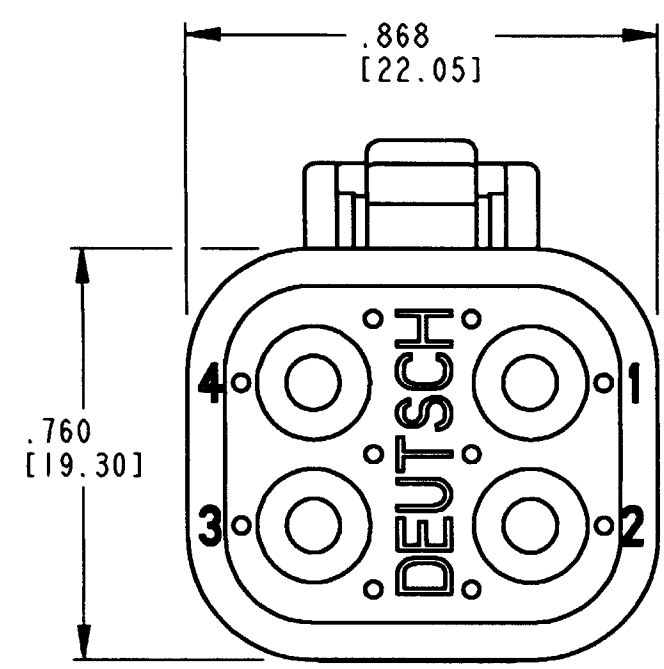

REV
B **DTP06-4S**

REVISIONS			
SYM	DESCRIPTION	DATE	APPROVED
NC	NEW RELEASE PER E.O. P15534	01/29/98	R.D.R.
A	REVISED PER E.O. P16905	10/18/00	R.D.R.
B	REVISED PER E.O. P17088	1-23-01	RDR

DATE CODE: MONTH IS REPRESENTED BY SEQUENTIAL ALPHA CHARACTERS. EX: A=JANUARY; YEAR IS REPRESENTED BY LAST NUMERICAL DIGIT. EX: 8=2008

- 6. MATERIAL: HOUSING: PLASTIC; GROMMET: RUBBER
 - 5. THIS PLUG MATES WITH DTP04-4P-**** RECEPTACLE. (**** = ALL MODIFICATIONS)
 - 4. FOR CONTACT AND WIRE PERFORMANCE AND APPLICATION CHARACTERISTICS SEE ENVELOPE DRAWING 0425-015-0000.
 - 3. SECONDARY WEDGE LOCK SOLD SEPARATELY, WP-4S.
 - 2. DIMENSION TOLERANCE: ±.025 [.64].
 - 1. DIMENSIONS ARE IN INCHES [mm].
- NOTES: UNLESS OTHERWISE SPECIFIED

3D VIEW

CONTACT SIZE	MIN. INSUL. O.D.	MAX INSUL. O.D.	WIRE RANGE [mm ²] REF ONLY
12	.134 [3.40]	.195 [4.95]	10-14 AWG [5.0-2.0]

SIGNATURE & DATE	
DR	D. MEYER 01/28/98
CHK	S. P. 11-12-01
PE	J. P. 1/11/01
APPD	D. Meyer 1/11/01
SCALE	NONE

PLUG
4 CONTACTS, SIZE 12
COLOR: GREY
DTP SERIES

ENVELOPE

CP	MATL. CODE
The Deutsch Company DEUTSCH I.P.D. 3850 INDUSTRIAL AVE. HEMET, CALIF. 92545	
B	DTP06-4S
DWG SIZE	CODE 11139 SHEET OF

X-ON Electronics