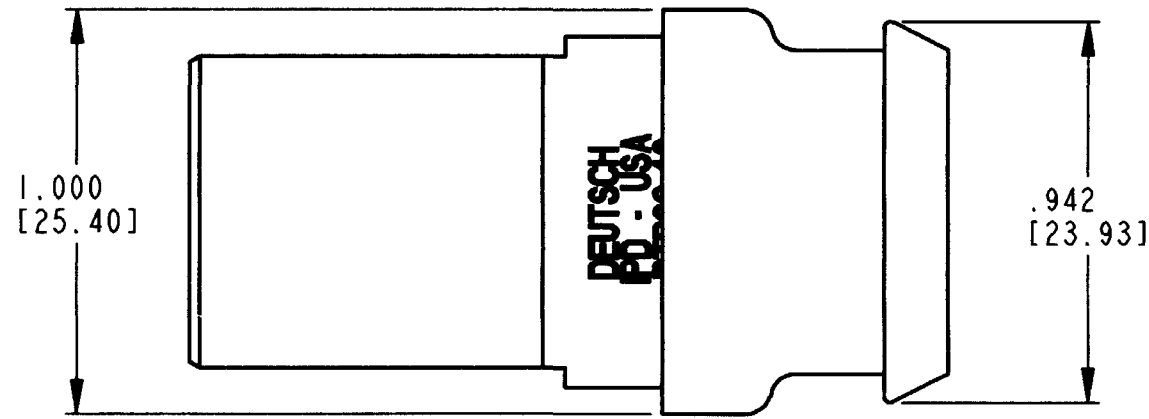

3D VIEW

- 6. MATERIAL: HOUSING: PLASTIC; GROMMET: RUBBER
 - 5. THIS PLUG MATES WITH DTP04-4P-**** RECEPTACLE. (**** = ALL MODIFICATIONS)
 - 4. FOR CONTACT AND WIRE PERFORMANCE AND APPLICATION CHARACTERISTICS SEE ENVELOPE DRAWING 0425-015-0000.
 - 3. SECONDARY WEDGE LOCK SOLD SEPARATELY, WP-4S.
 - 2. DIMENSION TOLERANCE: ±.025 [.64].
 - 1. DIMENSIONS ARE IN INCHES [mm].
- NOTES: UNLESS OTHERWISE SPECIFIED