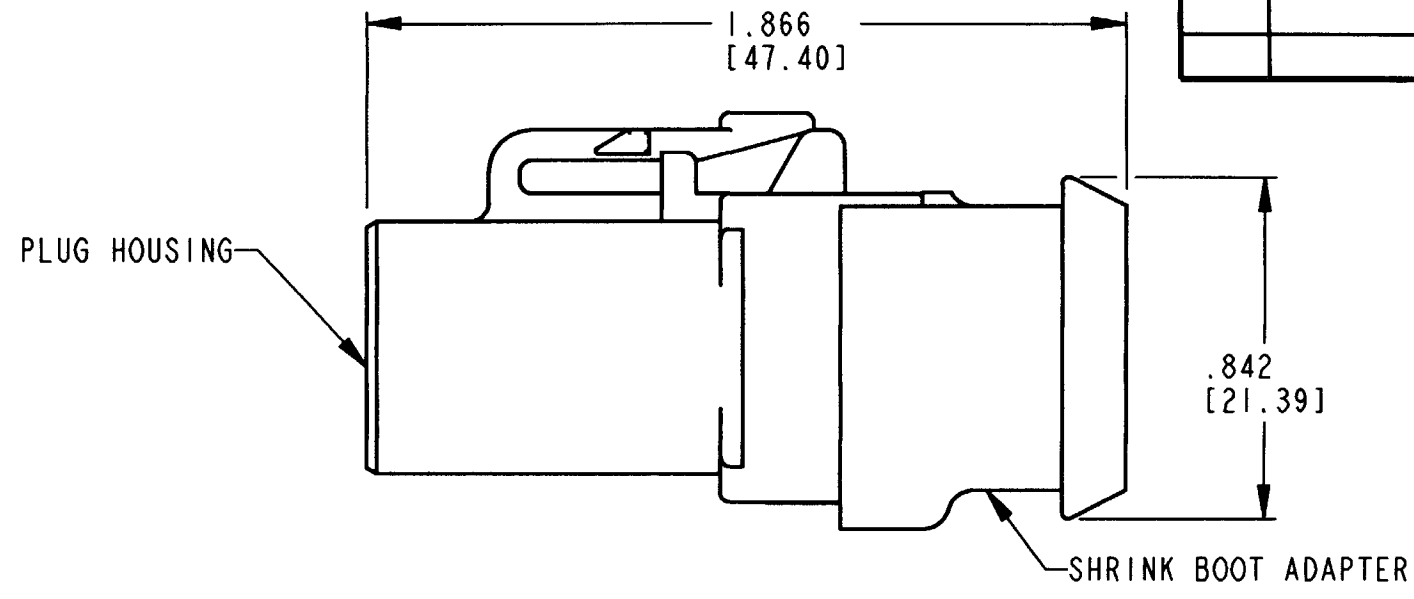

3D VIEW

- 6. MATERIAL: HOUSING: PLASTIC; GROMMET: RUBBER
 - 5. THIS PLUG MATES WITH DTP04-4P-**** RECEPTACLE. (**** = ALL MODIFICATIONS)
 - 4. FOR CONTACT AND WIRE PERFORMANCE AND APPLICATION CHARACTERISTICS SEE ENVELOPE DRAWING 0425-015-0000.
 - 3. SECONDARY WEDGE LOCK SOLD SEPARATELY, WP-4S.
 - 2. DIMENSION TOLERANCE: ±.025 [.64].
 - 1. DIMENSIONS ARE IN INCHES [mm].
- NOTES: UNLESS OTHERWISE SPECIFIED