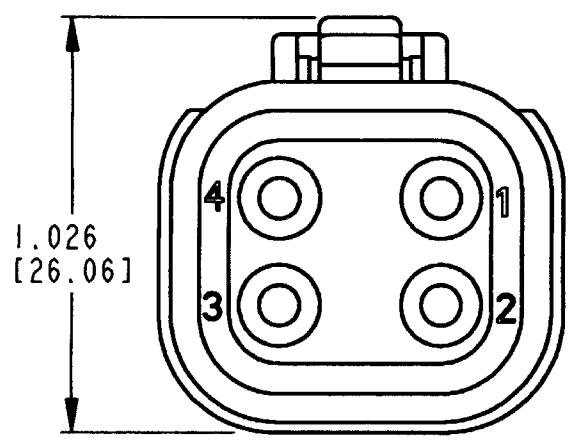

3D VIEW

- 6. MATERIAL: HOUSING: PLASTIC; GROMMET: RUBBER
 - 5. THIS PLUG MATES WITH DTP04-4P-**** RECEPTACLE. (**** = ALL MODIFICATIONS)
 - 4. FOR CONTACT AND WIRE PERFORMANCE AND APPLICATION CHARACTERISTICS SEE ENVELOPE DRAWING 0425-015-0000.
 - 3. SECONDARY WEDGE LOCK SOLD SEPARATELY, WP-4S.
 - 2. DIMENSION TOLERANCE: ±.025 [.64].
 - 1. DIMENSIONS ARE IN INCHES [mm].
- NOTES: UNLESS OTHERWISE SPECIFIED

CONTACT SIZE	MIN. INSUL O.D.	MAX INSUL O.D.	WIRE RANGE [mm ²] REF ONLY
12	.134 [3.40]	.170 [4.32]	12-14 AWG [3.0-2.0]

SIGNATURE & DATE	
DR	S. THEIS 1/4/00
CHK	S. THEIS 10-17-00
PE	S. THEIS 10/12/00
APPD	D. MEYER 10/12/00
SCALE	NONE