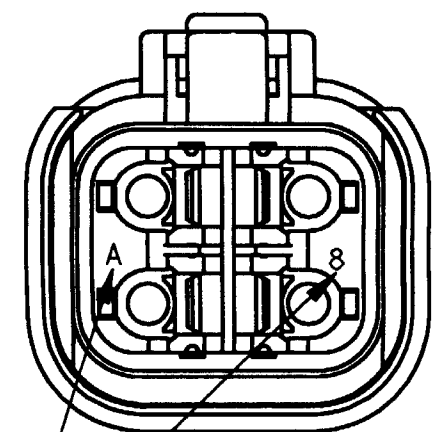

REV
A DTP06-4S-EE01

REVISIONS			
SYM	DESCRIPTION	DATE	APPROVED
NC	NEW RELEASE PER E.O. P16485	01/18/00	J.N.
A	REVISED PER E.O. P16905	10/18/00	RDR

DATE CODE: MONTH IS REPRESENTED BY SEQUENTIAL ALPHA CHARACTERS. EX: A=JANUARY; YEAR IS REPRESENTED BY LAST NUMERICAL DIGIT. EX: 8=2008