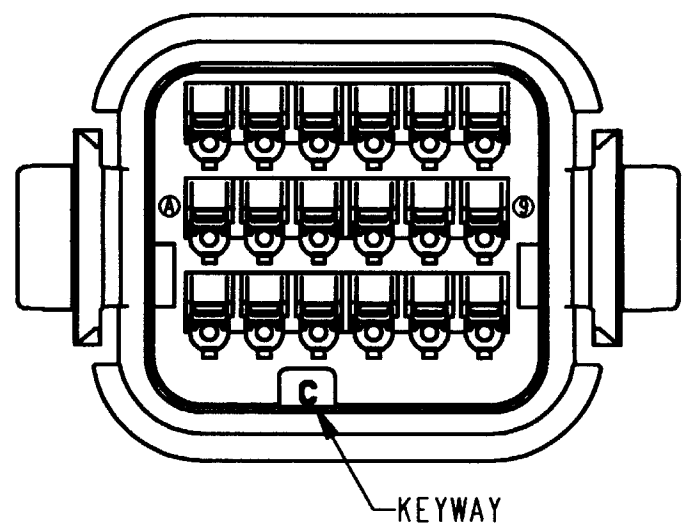

- 6. MATERIAL: HOUSING: PLASTIC; GROMMET: RUBBER.
 - 5. THIS PLUG MATES WITH DTV02-18P*-**** RECEPTACLE. (* = A,B,C,D KEYS; **** = ALL MODIFICATIONS.) CONSULT FACTORY FOR MODS.
 - 4. FOR CONTACT AND WIRE PERFORMANCE AND APPLICATION CHARACTERISTICS, SEE ENVELOPE DRAWINGS 0425-015-0000.
 - 3. ITEMS SOLD SEPERATELY: SECONDARY WEDGE LOCK WV-18S
 - 2. DIMENSION TOLERANCE: ±.025 [0.64]
 - 1. ALL DIMENSIONS ARE INCHES [mm].
- NOTES: UNLESS OTHERWISE SPECIFIED

8. DATE CODE: MONTH IS REPRESENTED BY SEQUENTIAL ALPHA CHARACTERS. EX: A = JANUARY; YEAR IS REPRESENTED BY LAST NUMERICAL DIGIT. EX: 9 = 2009

7. SEE SHEET 2 FOR OTHER KEY ARRANGEMENTS.

SIGNATURE & DATE		PLUG 18 CONTACTS, SIZE 16 KEYS A,B,C & D DTV SERIES	CP 072	MATL. CODE
DR	S. PALLUTH 03/21/01		The Deutsch Company DEUTSCH I.P.D. 3850 INDUSTRIAL AVE. HEMET, CALIF. 92545	
CHK	J.C. [Signature] 3/26/01		B DTV06-18S* DWG SIZE CODE 11139 SHEET 1 OF 2	
PE	S. Palluth 3/22/01			
APPD	[Signature] 3/22/01	ENVELOPE		
SCALE	NONE [W]			

REV	DTV06-18S*	REVISIONS			
NC		SYM	DESCRIPTION	DATE	APPROVED
			SEE SHEET 1	3-29-01	RDR

DTV06-18SA
KEY ARRANGEMENT -A-
COLOR: GREY

DTV06-18SB
KEY ARRANGEMENT -B-
COLOR: BLACK

DTV06-18SC
KEY ARRANGEMENT -C-
COLOR: GREEN

DTV06-18SD
KEY ARRANGEMENT -D-
COLOR: BROWN

NOTES:

SIGNATURE & DATE		PLUG 18 CONTACTS, SIZE 16 KEYS A, B, C & D DTV SERIES	CP 072	MATL. CODE	
DR	S. PALLUTH 03/21/01		The Deutch Company DEUTSCH I. P. D. 3850 INDUSTRIAL AVE. HEMET, CALIF. 92545		
CHK	<i>[Signature]</i> 3/26/01		B	DTV06-18S*	
PE	<i>[Signature]</i> 3/21/01			DWG SIZE	CODE 11139
APPD	<i>[Signature]</i> 3/22/01	ENVELOPE			
SCALE	NONE				