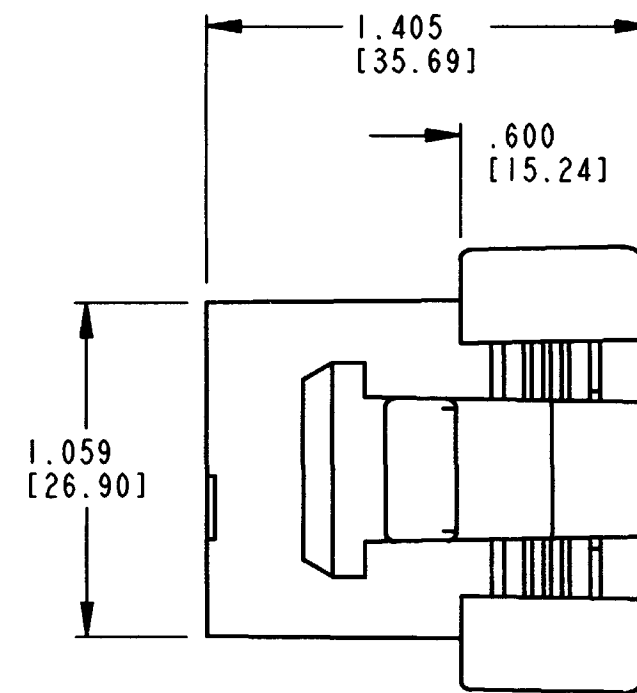

CONTACT SIZE	MIN. INSUL. O.D.	MAX. INSUL. O.D.	WIRE RANGE [mm ²] REF ONLY
16	.088 [2.23]	.145 [3.68]	14-20 AWG [2.0-0.5]

REV NC DTV06-18S*

REVISIONS			
SYM	DESCRIPTION	DATE	APPROVED
NC	NEW RELEASE PER E.O. P17202	3-29-01	RJR

- 6. MATERIAL: HOUSING: PLASTIC; GROMMET: RUBBER.
 - 5. THIS PLUG MATES WITH DTV02-18P*-**** RECEPTACLE. (* = A,B,C,D KEYS; **** = ALL MODIFICATIONS.) CONSULT FACTORY FOR MODS.
 - 4. FOR CONTACT AND WIRE PERFORMANCE AND APPLICATION CHARACTERISTICS, SEE ENVELOPE DRAWINGS 0425-015-0000.
 - 3. ITEMS SOLD SEPERATELY: SECONDARY WEDGE LOCK WV-18S
 - 2. DIMENSION TOLERANCE: ±.025 [0.64]
 - 1. ALL DIMENSIONS ARE INCHES [mm].
- NOTES: UNLESS OTHERWISE SPECIFIED

8. DATE CODE: MONTH IS REPRESENTED BY SEQUENTIAL ALPHA CHARACTERS. EX: A = JANUARY; YEAR IS REPRESENTED BY LAST NUMERICAL DIGIT. EX: 9 = 2009

7. SEE SHEET 2 FOR OTHER KEY ARRANGEMENTS.

SIGNATURE & DATE		PLUG 18 CONTACTS, SIZE 16 KEYS A,B,C & D DTV SERIES	CP 072	MATL. CODE
DR	S. PALLUTH 03/21/01		The Deutsch Company DEUTSCH I.P.D. 3850 INDUSTRIAL AVE. HEMET, CALIF. 92545	
CHK	J.C. [Signature] 3/26/01		B DTV06-18S* DWG SIZE CODE 11139 SHEET 1 OF 2	
PE	S. Palluth 3/22/01			
APPD	[Signature] 3/22/01	ENVELOPE		
SCALE	NONE [W]			

DTV06-18SD
KEY ARRANGEMENT -D-
COLOR: BROWN

NOTES:

SIGNATURE & DATE		PLUG 18 CONTACTS, SIZE 16 KEYS A, B, C & D DTV SERIES	CP 072	MATL. CODE	
DR	S. PALLUTH 03/21/01		The Deutch Company DEUTSCH I. P. D. 3850 INDUSTRIAL AVE. HEMET, CALIF. 92545		
CHK	<i>[Signature]</i> 3/26/01		B	DTV06-18S*	
PE	<i>[Signature]</i> 3/21/01			DWG SIZE	CODE 11139
APPD	<i>[Signature]</i> 3/22/01	ENVELOPE			
SCALE	NONE				