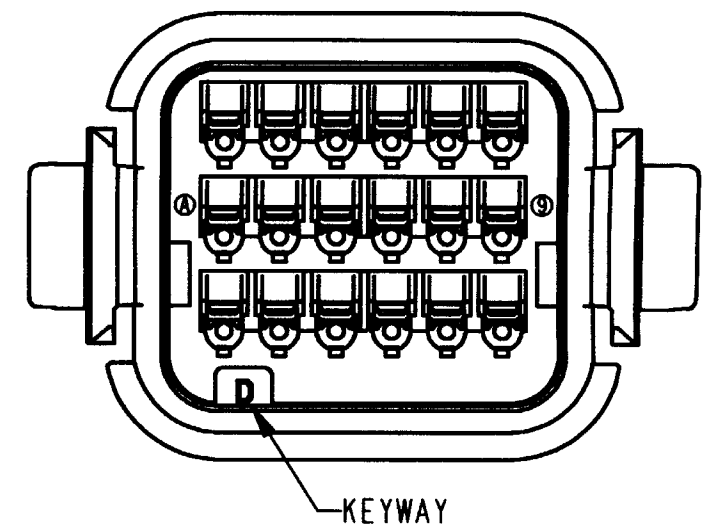

REV	DTV06-18S*	REVISIONS			
NC		SYM	DESCRIPTION	DATE	APPROVED
			SEE SHEET 1	3-29-01	RDR

DTV06-18SA
KEY ARRANGEMENT -A-
COLOR: GREY

DTV06-18SB
KEY ARRANGEMENT -B-
COLOR: BLACK

DTV06-18SC
KEY ARRANGEMENT -C-
COLOR: GREEN

DTV06-18SD
KEY ARRANGEMENT -D-
COLOR: BROWN

NOTES:

SIGNATURE & DATE		PLUG 18 CONTACTS, SIZE 16 KEYS A, B, C & D DTV SERIES	CP 072	MATL. CODE	
DR	S. PALLUTH 03/21/01		The Deutch Company DEUTSCH I. P. D. 3850 INDUSTRIAL AVE. HEMET, CALIF. 92545		
CHK	<i>[Signature]</i> 3/26/01		B	DTV06-18S*	
PE	<i>[Signature]</i> 3/21/01			DWG SIZE	CODE 11139
APPD	<i>[Signature]</i> 3/22/01	ENVELOPE			
SCALE	NONE				