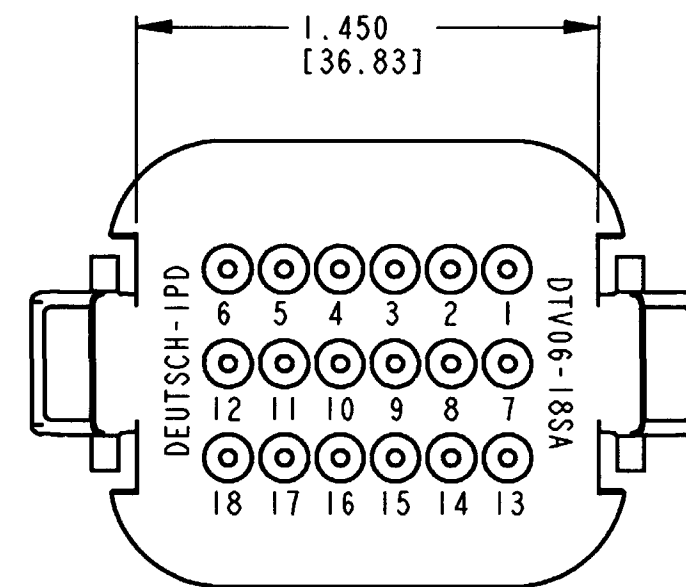

CONTACT SIZE	MIN. INSUL. O.D.	MAX. INSUL. O.D.	WIRE RANGE [mm ²] REF ONLY
16	.088 [2.23]	.145 [3.68]	14-20 AWG [2.0-0.5]

REV NC DTV06-18S*

REVISIONS			
SYM	DESCRIPTION	DATE	APPROVED
NC	NEW RELEASE PER E.O. P17202	3-29-01	RJR

- 6. MATERIAL: HOUSING: PLASTIC; GROMMET: RUBBER.
 - 5. THIS PLUG MATES WITH DTV02-18P*-**** RECEPTACLE. (* = A,B,C,D KEYS; **** = ALL MODIFICATIONS.) CONSULT FACTORY FOR MODS.
 - 4. FOR CONTACT AND WIRE PERFORMANCE AND APPLICATION CHARACTERISTICS, SEE ENVELOPE DRAWINGS 0425-015-0000.
 - 3. ITEMS SOLD SEPERATELY: SECONDARY WEDGE LOCK WV-18S
 - 2. DIMENSION TOLERANCE: ±.025 [0.64]
 - 1. ALL DIMENSIONS ARE INCHES [mm].
- NOTES: UNLESS OTHERWISE SPECIFIED

8. DATE CODE: MONTH IS REPRESENTED BY SEQUENTIAL ALPHA CHARACTERS. EX: A = JANUARY; YEAR IS REPRESENTED BY LAST NUMERICAL DIGIT. EX: 9 = 2009

7. SEE SHEET 2 FOR OTHER KEY ARRANGEMENTS.

SIGNATURE & DATE		PLUG 18 CONTACTS, SIZE 16 KEYS A,B,C & D DTV SERIES	CP 072	MATL. CODE
DR	S. PALLUTH 03/21/01		The Deutsch Company DEUTSCH I.P.D. 3850 INDUSTRIAL AVE. HEMET, CALIF. 92545	
CHK	J.C. [Signature] 3/26/01		B DTV06-18S* DWG SIZE CODE 11139 SHEET 1 OF 2	
PE	S. Palluth 3/22/01			
APPD	[Signature] 3/22/01	ENVELOPE		
SCALE	NONE [W]			

DTV06-18SD
KEY ARRANGEMENT -D-
COLOR: BROWN

NOTES:

SIGNATURE & DATE		PLUG 18 CONTACTS, SIZE 16 KEYS A, B, C & D DTV SERIES	CP 072	MATL. CODE	
DR	S. PALLUTH 03/21/01		The Deutch Company DEUTSCH I. P. D. 3850 INDUSTRIAL AVE. HEMET, CALIF. 92545		
CHK	<i>[Signature]</i> 3/26/01		B	DTV06-18S*	
PE	<i>[Signature]</i> 3/21/01			DWG SIZE	CODE 11139
APPD	<i>[Signature]</i> 3/22/01	ENVELOPE			
SCALE	NONE				