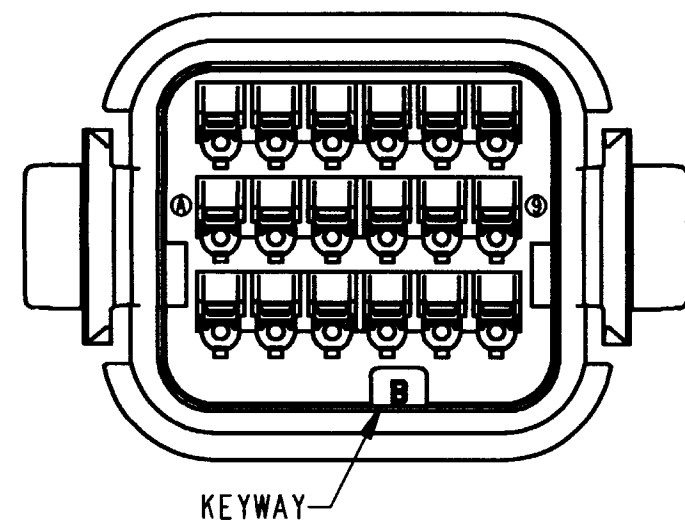

- 6. MATERIAL: HOUSING: PLASTIC; GROMMET: RUBBER.
 - 5. THIS PLUG MATES WITH DTV02-18P*-**** RECEPTACLE. (* = A,B,C,D KEYS; **** = ALL MODIFICATIONS.) CONSULT FACTORY FOR MODS.
 - 4. FOR CONTACT AND WIRE PERFORMANCE AND APPLICATION CHARACTERISTICS, SEE ENVELOPE DRAWINGS 0425-015-0000.
 - 3. ITEMS SOLD SEPERATELY: SECONDARY WEDGE LOCK WV-18S
 - 2. DIMENSION TOLERANCE: ±.025 [0.64]
 - 1. ALL DIMENSIONS ARE INCHES [mm].
- NOTES: UNLESS OTHERWISE SPECIFIED

8. DATE CODE: MONTH IS REPRESENTED BY SEQUENTIAL ALPHA CHARACTERS. EX: A = JANUARY; YEAR IS REPRESENTED BY LAST NUMERICAL DIGIT. EX: 9 = 2009

7. SEE SHEET 2 FOR OTHER KEY ARRANGEMENTS.

SIGNATURE & DATE		PLUG 18 CONTACTS, SIZE 16 KEYS A,B,C & D DTV SERIES	CP 072	MATL. CODE
DR	S. PALLUTH 03/21/01		The Deutsch Company DEUTSCH I.P.D. 3850 INDUSTRIAL AVE. HEMET, CALIF. 92545	
CHK	J.C. [Signature] 3/26/01		B DTV06-18S* DWG SIZE CODE 11139 SHEET 1 OF 2	
PE	S. Palluth 3/22/01			
APPD	[Signature] 3/22/01	ENVELOPE		
SCALE	NONE [W]			

REV	DTV06-18S*	REVISIONS			
NC		SYM	DESCRIPTION	DATE	APPROVED
			SEE SHEET 1	3-29-01	RDR

DTV06-18SA
KEY ARRANGEMENT -A-
COLOR: GREY

DTV06-18SB
KEY ARRANGEMENT -B-
COLOR: BLACK

DTV06-18SC
KEY ARRANGEMENT -C-
COLOR: GREEN

DTV06-18SD
KEY ARRANGEMENT -D-
COLOR: BROWN

NOTES:

SIGNATURE & DATE		PLUG 18 CONTACTS, SIZE 16 KEYS A, B, C & D DTV SERIES	CP 072	MATL. CODE	
DR	S. PALLUTH 03/21/01		The Deutch Company DEUTSCH I. P. D. 3850 INDUSTRIAL AVE. HEMET, CALIF. 92545		
CHK	<i>[Signature]</i> 3/26/01		B	DTV06-18S*	
PE	<i>[Signature]</i> 3/21/01			DWG SIZE	CODE 11139
APPD	<i>[Signature]</i> 3/22/01	ENVELOPE			
SCALE	NONE				