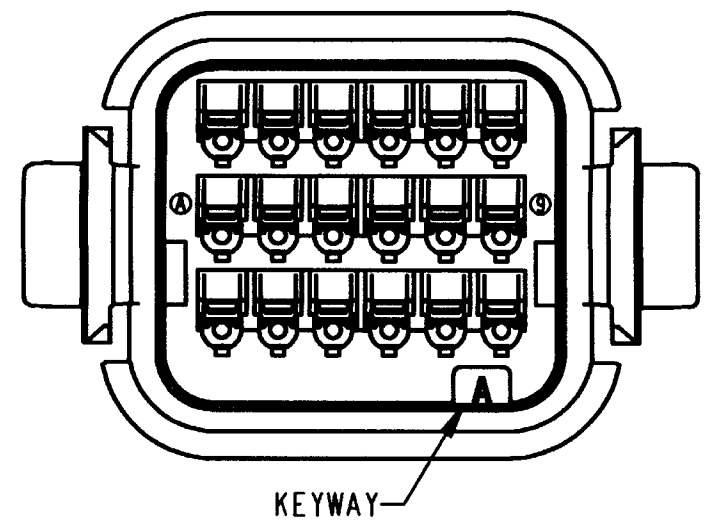

REV	DTV06-18S*	REVISIONS			
NC		SYM	DESCRIPTION	DATE	APPROVED
			SEE SHEET 1	3-29-01	RDR

DTV06-18SA
KEY ARRANGEMENT -A-
COLOR: GREY