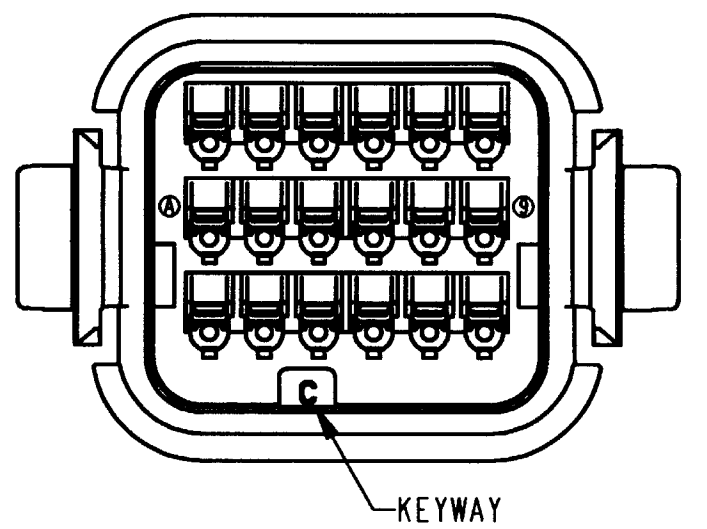

- 6. MATERIAL: HOUSING: PLASTIC; GROMMET: RUBBER.
 - 5. THIS PLUG MATES WITH DTV02-18P*-**** RECEPTACLE. (* = A,B,C,D KEYS; **** = ALL MODIFICATIONS.) CONSULT FACTORY FOR MODS.
 - 4. FOR CONTACT AND WIRE PERFORMANCE AND APPLICATION CHARACTERISTICS, SEE ENVELOPE DRAWINGS 0425-015-0000.
 - 3. ITEMS SOLD SEPARATELY: SECONDARY WEDGE LOCK WV-18S
 - 2. DIMENSION TOLERANCE: ±.025 [0.64]
 - 1. ALL DIMENSIONS ARE INCHES [mm].
- NOTES: UNLESS OTHERWISE SPECIFIED

8. DATE CODE: MONTH IS REPRESENTED BY SEQUENTIAL ALPHA CHARACTERS. EX: A = JANUARY; YEAR IS REPRESENTED BY LAST NUMERICAL DIGIT. EX: 9 = 2009

7. SEE SHEET 2 FOR OTHER KEY ARRANGEMENTS.

SIGNATURE & DATE		PLUG 18 CONTACTS, SIZE 16 KEYS A,B,C & D DTV SERIES	CP 072	MATL. CODE
DR	S. PALLUTH 03/21/01		The Deutsch Company DEUTSCH I.P.D. 3850 INDUSTRIAL AVE. HEMET, CALIF. 92545	
CHK	J.C. [Signature] 3/26/01		B DTV06-18S* DWG SIZE CODE 11139 SHEET 1 OF 2	
PE	S. Palluth 3/22/01			
APPD	[Signature] 3/22/01	ENVELOPE		
SCALE	NONE [W]			

REV NC	DTV06-18S*	REVISIONS			
		SYM	DESCRIPTION	DATE	APPROVED
			SEE SHEET 1	3-29-01	RDR

DTV06-18SA
KEY ARRANGEMENT -A-
COLOR: GREY

DTV06-18SB
KEY ARRANGEMENT -B-
COLOR: BLACK

DTV06-18SC
KEY ARRANGEMENT -C-
COLOR: GREEN

DTV06-18SD
KEY ARRANGEMENT -D-
COLOR: BROWN

NOTES:

SIGNATURE & DATE		PLUG 18 CONTACTS, SIZE 16 KEYS A, B, C & D DTV SERIES	CP 072	MATL. CODE	
DR	S. PALLUTH 03/21/01		The Deutch Company DEUTSCH I. P. D. 3850 INDUSTRIAL AVE. HEMET, CALIF. 92545		
CHK	<i>[Signature]</i> 3/26/01		B	DTV06-18S*	
PE	<i>[Signature]</i> 3/21/01			DWG SIZE	CODE 11139
APPD	<i>[Signature]</i> 3/22/01	ENVELOPE			
SCALE	NONE				