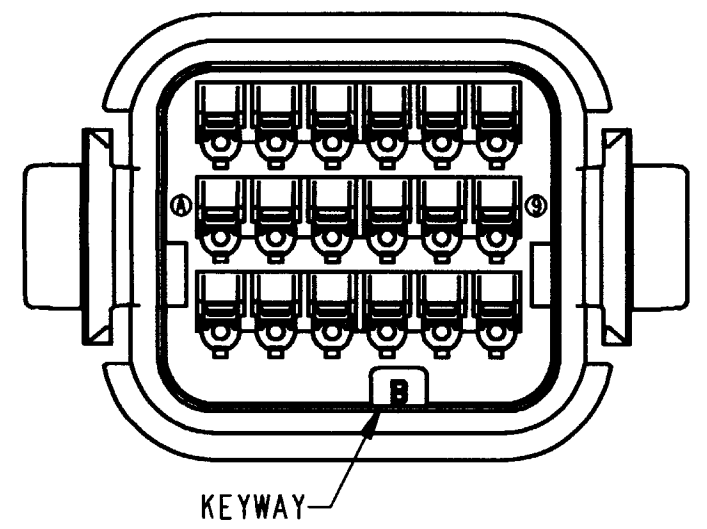

- 6. MATERIAL: HOUSING: PLASTIC; GROMMET: RUBBER.
 - 5. THIS PLUG MATES WITH DTV02-18P*-**** RECEPTACLE. (* = A,B,C,D KEYS; **** = ALL MODIFICATIONS.) CONSULT FACTORY FOR MODS.
 - 4. FOR CONTACT AND WIRE PERFORMANCE AND APPLICATION CHARACTERISTICS, SEE ENVELOPE DRAWINGS 0425-015-0000.
 - 3. ITEMS SOLD SEPARATELY: SECONDARY WEDGE LOCK WV-18S
 - 2. DIMENSION TOLERANCE: ±.025 [0.64]
 - 1. ALL DIMENSIONS ARE INCHES [mm].
- NOTES: UNLESS OTHERWISE SPECIFIED

8. DATE CODE: MONTH IS REPRESENTED BY SEQUENTIAL ALPHA CHARACTERS. EX: A = JANUARY; YEAR IS REPRESENTED BY LAST NUMERICAL DIGIT. EX: 9 = 2009

7. SEE SHEET 2 FOR OTHER KEY ARRANGEMENTS.

SIGNATURE & DATE		PLUG 18 CONTACTS, SIZE 16 KEYS A,B,C & D DTV SERIES	CP 072	MATL. CODE
DR	S. PALLUTH 03/21/01		The Deutsch Company DEUTSCH I.P.D. 3850 INDUSTRIAL AVE. HEMET, CALIF. 92545	
CHK	J.C. [Signature] 3/26/01		B DTV06-18S* DWG SIZE CODE 11139 SHEET 1 OF 2	
PE	S. Palluth 3/22/01			
APPD	[Signature] 3/22/01	ENVELOPE		
SCALE	NONE [W]			

REV NC	DTV06-18S*	REVISIONS			
		SYM	DESCRIPTION	DATE	APPROVED
			SEE SHEET 1	3-29-01	RDR

DTV06-18SA
KEY ARRANGEMENT -A-
COLOR: GREY

DTV06-18SB
KEY ARRANGEMENT -B-
COLOR: BLACK

DTV06-18SC
KEY ARRANGEMENT -C-
COLOR: GREEN

DTV06-18SD
KEY ARRANGEMENT -D-
COLOR: BROWN

NOTES:

SIGNATURE & DATE		PLUG 18 CONTACTS, SIZE 16 KEYS A, B, C & D DTV SERIES	CP 072	MATL. CODE	
DR	S. PALLUTH 03/21/01		The Deutch Company DEUTSCH I. P. D. 3850 INDUSTRIAL AVE. HEMET, CALIF. 92545		
CHK	<i>[Signature]</i> 3/26/01		B	DTV06-18S*	
PE	<i>[Signature]</i> 3/21/01			DWG SIZE	CODE 11139
APPD	<i>[Signature]</i> 3/22/01	ENVELOPE			
SCALE	NONE				