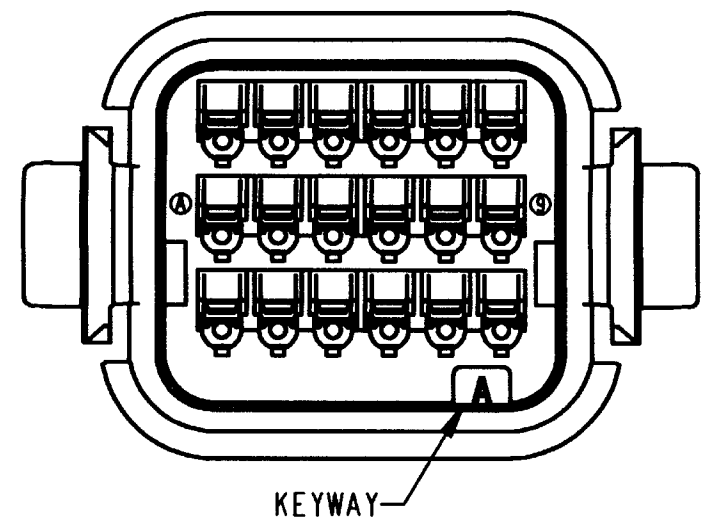

REV NC	DTV06-18S*	REVISIONS			
		SYM	DESCRIPTION	DATE	APPROVED
			SEE SHEET 1	3-29-01	RDR

DTV06-18SA
KEY ARRANGEMENT -A-
COLOR: GREY