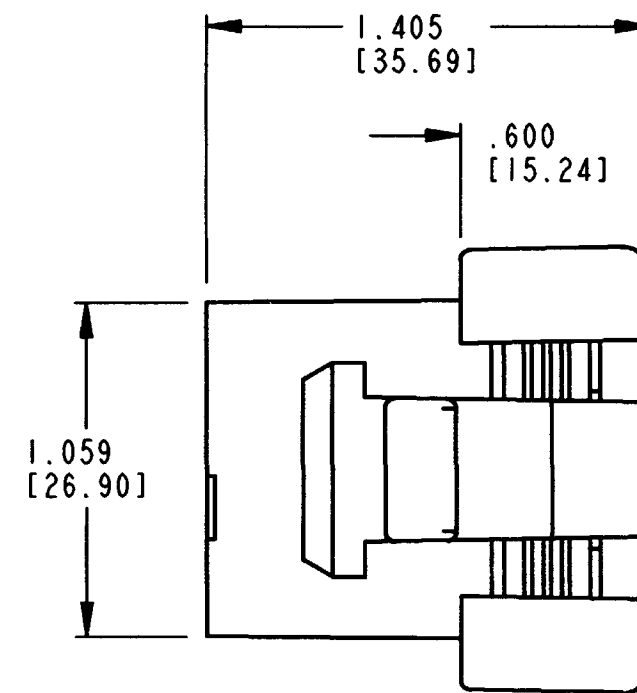

CONTACT SIZE	MIN. INSUL. O.D.	MAX. INSUL. O.D.	WIRE RANGE [mm ²] REF ONLY
16	.088 [2.23]	.145 [3.68]	14-20 AWG [2.0-0.5]

REV NC DTV06-18S*

REVISIONS			
SYM	DESCRIPTION	DATE	APPROVED
NC	NEW RELEASE PER E.O. P17202	3-29-01	RJR

- 6. MATERIAL: HOUSING: PLASTIC; GROMMET: RUBBER.
 - 5. THIS PLUG MATES WITH DTV02-18P*-**** RECEPTACLE. (* = A,B,C,D KEYS; **** = ALL MODIFICATIONS.) CONSULT FACTORY FOR MODS.
 - 4. FOR CONTACT AND WIRE PERFORMANCE AND APPLICATION CHARACTERISTICS, SEE ENVELOPE DRAWINGS 0425-015-0000.
 - 3. ITEMS SOLD SEPARATELY: SECONDARY WEDGE LOCK WV-18S
 - 2. DIMENSION TOLERANCE: ±.025 [0.64]
 - 1. ALL DIMENSIONS ARE INCHES [mm].
- NOTES: UNLESS OTHERWISE SPECIFIED

8. DATE CODE: MONTH IS REPRESENTED BY SEQUENTIAL ALPHA CHARACTERS. EX: A = JANUARY; YEAR IS REPRESENTED BY LAST NUMERICAL DIGIT. EX: 9 = 2009

7. SEE SHEET 2 FOR OTHER KEY ARRANGEMENTS.

SIGNATURE & DATE		PLUG 18 CONTACTS, SIZE 16 KEYS A,B,C & D DTV SERIES	CP 072	MATL. CODE
DR	S. PALLUTH 03/21/01		The Deutsch Company DEUTSCH I.P.D. 3850 INDUSTRIAL AVE. HEMET, CALIF. 92545	
CHK	J.C. [Signature] 3/26/01		B DTV06-18S* DWG SIZE CODE 11139 SHEET 1 OF 2	
PE	S. Palluth 3/22/01			
APPD	[Signature] 3/22/01	ENVELOPE		
SCALE	NONE [W]			

DTV06-18SD
KEY ARRANGEMENT -D-
COLOR: BROWN

NOTES:

SIGNATURE & DATE		PLUG 18 CONTACTS, SIZE 16 KEYS A, B, C & D DTV SERIES	CP 072	MATL. CODE	
DR	S. PALLUTH 03/21/01		The Deutch Company DEUTSCH I. P. D. 3850 INDUSTRIAL AVE. HEMET, CALIF. 92545		
CHK	<i>[Signature]</i> 3/26/01		B	DTV06-18S*	
PE	<i>[Signature]</i> 3/21/01			DWG SIZE	CODE 11139
APPD	<i>[Signature]</i> 3/22/01	ENVELOPE			
SCALE	NONE				