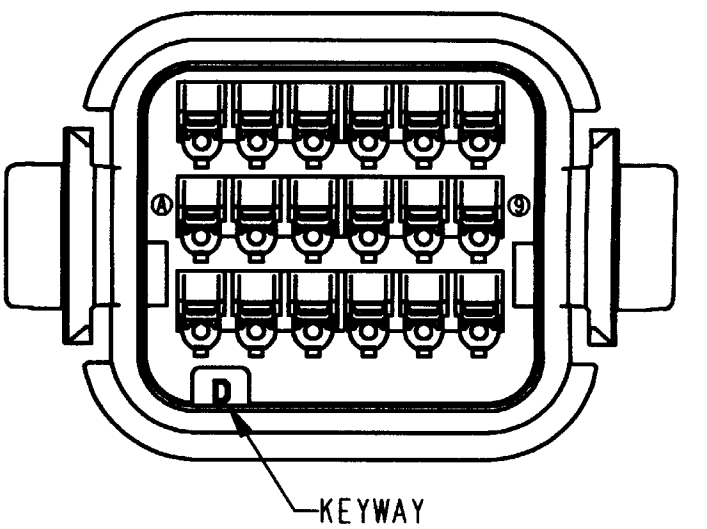

REV NC	DTV06-18S*	REVISIONS			
		SYM	DESCRIPTION	DATE	APPROVED
			SEE SHEET 1	3-29-01	RDR

DTV06-18SA
KEY ARRANGEMENT -A-
COLOR: GREY

DTV06-18SB
KEY ARRANGEMENT -B-
COLOR: BLACK

DTV06-18SC
KEY ARRANGEMENT -C-
COLOR: GREEN

DTV06-18SD
KEY ARRANGEMENT -D-
COLOR: BROWN

NOTES:

SIGNATURE & DATE		PLUG 18 CONTACTS, SIZE 16 KEYS A, B, C & D DTV SERIES	CP 072	MATL. CODE	
DR	S. PALLUTH 03/21/01		The Deutch Company DEUTSCH I. P. D. 3850 INDUSTRIAL AVE. HEMET, CALIF. 92545		
CHK	<i>[Signature]</i> 3/26/01		B	DTV06-18S*	
PE	<i>[Signature]</i> 3/21/01			DWG SIZE	CODE 11139
APPD	<i>[Signature]</i> 3/22/01	ENVELOPE			
SCALE	NONE				