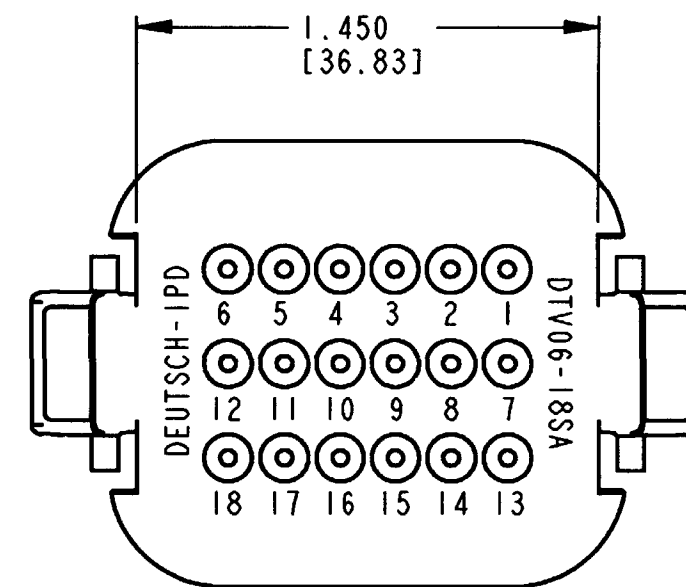

CONTACT SIZE	MIN. INSUL. O.D.	MAX. INSUL. O.D.	WIRE RANGE [mm ²] REF ONLY
16	.088 [2.23]	.145 [3.68]	14-20 AWG [2.0-0.5]

REV NC DTV06-18S*

REVISIONS			
SYM	DESCRIPTION	DATE	APPROVED
NC	NEW RELEASE PER E.O. P17202	3-29-01	RJR

- 6. MATERIAL: HOUSING: PLASTIC; GROMMET: RUBBER.
 - 5. THIS PLUG MATES WITH DTV02-18P*-**** RECEPTACLE. (* = A,B,C,D KEYS; **** = ALL MODIFICATIONS.) CONSULT FACTORY FOR MODS.
 - 4. FOR CONTACT AND WIRE PERFORMANCE AND APPLICATION CHARACTERISTICS, SEE ENVELOPE DRAWINGS 0425-015-0000.
 - 3. ITEMS SOLD SEPARATELY: SECONDARY WEDGE LOCK WV-18S
 - 2. DIMENSION TOLERANCE: ±.025 [0.64]
 - 1. ALL DIMENSIONS ARE INCHES [mm].
- NOTES: UNLESS OTHERWISE SPECIFIED

8. DATE CODE: MONTH IS REPRESENTED BY SEQUENTIAL ALPHA CHARACTERS. EX: A = JANUARY; YEAR IS REPRESENTED BY LAST NUMERICAL DIGIT. EX: 9 = 2009

7. SEE SHEET 2 FOR OTHER KEY ARRANGEMENTS.

SIGNATURE & DATE		PLUG 18 CONTACTS, SIZE 16 KEYS A,B,C & D DTV SERIES	CP 072	MATL. CODE
DR	S. PALLUTH 03/21/01		The Deutsch Company DEUTSCH I.P.D. 3850 INDUSTRIAL AVE. HEMET, CALIF. 92545	
CHK	J.C. [Signature] 3/26/01		B DTV06-18S* DWG SIZE CODE 11139 SHEET 1 OF 2	
PE	S. Palluth 3/22/01			
APPD	[Signature] 3/22/01	ENVELOPE		
SCALE	NONE [W]			

DTV06-18SD
KEY ARRANGEMENT -D-
COLOR: BROWN

NOTES:

SIGNATURE & DATE		PLUG 18 CONTACTS, SIZE 16 KEYS A, B, C & D DTV SERIES	CP 072	MATL. CODE	
DR	S. PALLUTH 03/21/01		The Deutch Company DEUTSCH I. P. D. 3850 INDUSTRIAL AVE. HEMET, CALIF. 92545		
CHK	<i>[Signature]</i> 3/26/01		B	DTV06-18S*	
PE	<i>[Signature]</i> 3/21/01			DWG SIZE	CODE 11139
APPD	<i>[Signature]</i> 3/22/01	ENVELOPE			
SCALE	NONE				