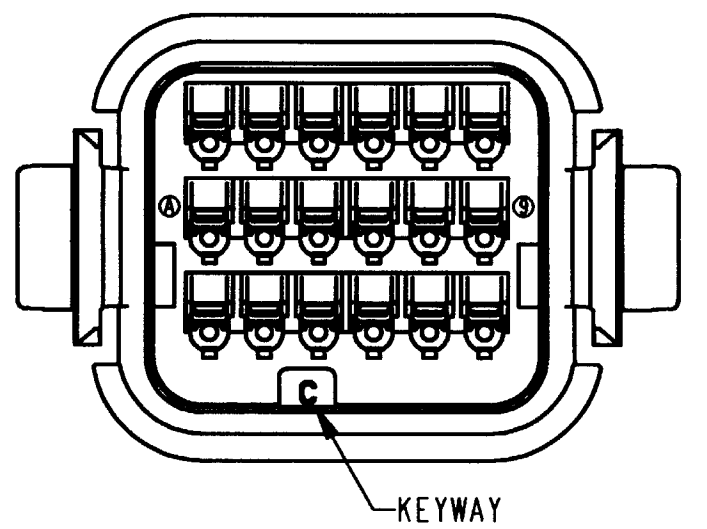

- 6. MATERIAL: HOUSING: PLASTIC; GROMMET: RUBBER.
 - 5. THIS PLUG MATES WITH DTV02-18P*-**** RECEPTACLE. (* = A,B,C,D KEYS; **** = ALL MODIFICATIONS.) CONSULT FACTORY FOR MODS.
 - 4. FOR CONTACT AND WIRE PERFORMANCE AND APPLICATION CHARACTERISTICS, SEE ENVELOPE DRAWINGS 0425-015-0000.
 - 3. ITEMS SOLD SEPARATELY: SECONDARY WEDGE LOCK WV-18S
 - 2. DIMENSION TOLERANCE: ±.025 [0.64]
 - 1. ALL DIMENSIONS ARE INCHES [mm].
- NOTES: UNLESS OTHERWISE SPECIFIED

8. DATE CODE: MONTH IS REPRESENTED BY SEQUENTIAL ALPHA CHARACTERS. EX: A = JANUARY; YEAR IS REPRESENTED BY LAST NUMERICAL DIGIT. EX: 9 = 2009

7. SEE SHEET 2 FOR OTHER KEY ARRANGEMENTS.

SIGNATURE & DATE		PLUG 18 CONTACTS, SIZE 16 KEYS A,B,C & D DTV SERIES	CP 072	MATL. CODE
DR	S. PALLUTH 03/21/01		The Deutsch Company DEUTSCH I.P.D. 3850 INDUSTRIAL AVE. HEMET, CALIF. 92545	
CHK	J.C. [Signature] 3/26/01		B DTV06-18S* DWG SIZE CODE 11139 SHEET 1 OF 2	
PE	S. Palluth 3/22/01			
APPD	[Signature] 3/22/01	ENVELOPE		
SCALE	NONE [W]			

REV NC	DTV06-18S*	REVISIONS			
		SYM	DESCRIPTION	DATE	APPROVED
			SEE SHEET 1	3-29-01	RDR

DTV06-18SA
KEY ARRANGEMENT -A-
COLOR: GREY

DTV06-18SB
KEY ARRANGEMENT -B-
COLOR: BLACK

DTV06-18SC
KEY ARRANGEMENT -C-
COLOR: GREEN

DTV06-18SD
KEY ARRANGEMENT -D-
COLOR: BROWN

NOTES:

SIGNATURE & DATE		PLUG 18 CONTACTS, SIZE 16 KEYS A, B, C & D DTV SERIES	CP 072	MATL. CODE
DR	S. PALLUTH 03/21/01		The Deutch Company	
CHK	<i>[Signature]</i> 3/26/01		DEUTSCH I. P. D. 3850 INDUSTRIAL AVE. HEMET, CALIF. 92545	
PE	<i>[Signature]</i> 3/21/01		B	DTV06-18S*
APPD	<i>[Signature]</i> 3/22/01	ENVELOPE	DWG SIZE	CODE 11139
SCALE	NONE			SHEET 2 OF 2