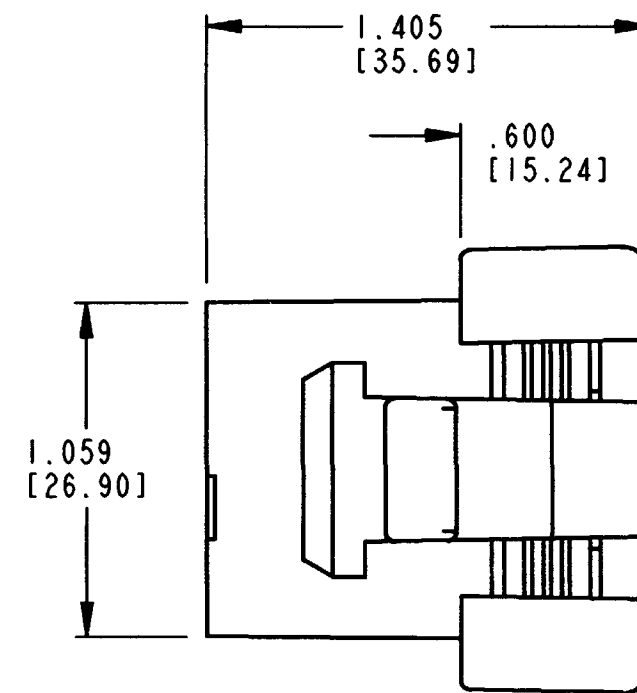

CONTACT SIZE	MIN. INSUL. O.D.	MAX. INSUL. O.D.	WIRE RANGE [mm ²] REF ONLY
16	.088 [2.23]	.145 [3.68]	14-20 AWG [2.0-0.5]

REV NC DTV06-18S*

REVISIONS			
SYM	DESCRIPTION	DATE	APPROVED
NC	NEW RELEASE PER E.O. P17202	3-29-01	RJR

- 6. MATERIAL: HOUSING: PLASTIC; GROMMET: RUBBER.
 - 5. THIS PLUG MATES WITH DTV02-18P*-**** RECEPTACLE. (* = A,B,C,D KEYS; **** = ALL MODIFICATIONS.) CONSULT FACTORY FOR MODS.
 - 4. FOR CONTACT AND WIRE PERFORMANCE AND APPLICATION CHARACTERISTICS, SEE ENVELOPE DRAWINGS 0425-015-0000.
 - 3. ITEMS SOLD SEPARATELY: SECONDARY WEDGE LOCK WV-18S
 - 2. DIMENSION TOLERANCE: ±.025 [0.64]
 - 1. ALL DIMENSIONS ARE INCHES [mm].
- NOTES: UNLESS OTHERWISE SPECIFIED

8. DATE CODE: MONTH IS REPRESENTED BY SEQUENTIAL ALPHA CHARACTERS. EX: A = JANUARY; YEAR IS REPRESENTED BY LAST NUMERICAL DIGIT. EX: 9 = 2009

7. SEE SHEET 2 FOR OTHER KEY ARRANGEMENTS.

SIGNATURE & DATE		PLUG 18 CONTACTS, SIZE 16 KEYS A,B,C & D DTV SERIES	CP 072	MATL. CODE
DR	S. PALLUTH 03/21/01		The Deutsch Company DEUTSCH I.P.D. 3850 INDUSTRIAL AVE. HEMET, CALIF. 92545	
CHK	J.C. [Signature] 3/26/01		B DTV06-18S* DWG SIZE CODE 11139 SHEET 1 OF 2	
PE	S. Palluth 3/22/01			
APPD	[Signature] 3/22/01	ENVELOPE		
SCALE	NONE [W]			

DTV06-18SD
KEY ARRANGEMENT -D-
COLOR: BROWN

NOTES:

SIGNATURE & DATE		PLUG 18 CONTACTS, SIZE 16 KEYS A, B, C & D DTV SERIES	CP 072	MATL. CODE
DR	S. PALLUTH 03/21/01		The Deutch Company	
CHK	<i>[Signature]</i> 3/26/01		DEUTSCH I. P. D. 3850 INDUSTRIAL AVE. HEMET, CALIF. 92545	
PE	<i>[Signature]</i> 3/21/01		B	DTV06-18S*
APPD	<i>[Signature]</i> 3/22/01	ENVELOPE	DWG SIZE	CODE 11139
SCALE	NONE			SHEET 2 OF 2