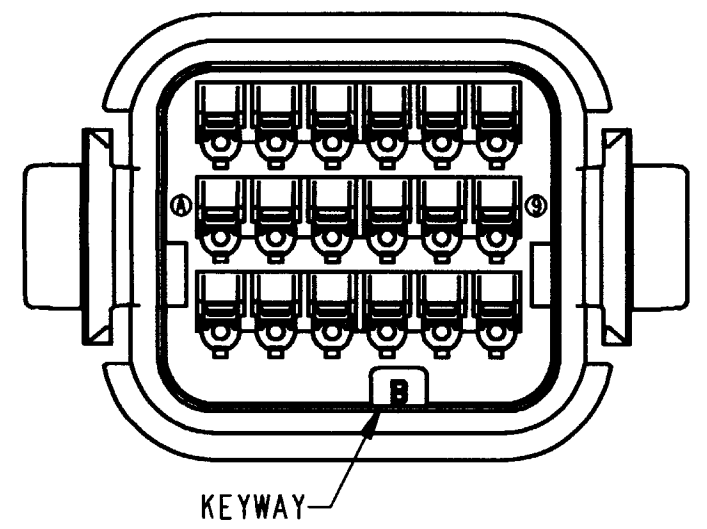

- 6. MATERIAL: HOUSING: PLASTIC; GROMMET: RUBBER.
 - 5. THIS PLUG MATES WITH DTV02-18P*-**** RECEPTACLE. (* = A,B,C,D KEYS; **** = ALL MODIFICATIONS.) CONSULT FACTORY FOR MODS.
 - 4. FOR CONTACT AND WIRE PERFORMANCE AND APPLICATION CHARACTERISTICS, SEE ENVELOPE DRAWINGS 0425-015-0000.
 - 3. ITEMS SOLD SEPARATELY: SECONDARY WEDGE LOCK WV-18S
 - 2. DIMENSION TOLERANCE: ±.025 [0.64]
 - 1. ALL DIMENSIONS ARE INCHES [mm].
- NOTES: UNLESS OTHERWISE SPECIFIED

8. DATE CODE: MONTH IS REPRESENTED BY SEQUENTIAL ALPHA CHARACTERS. EX: A = JANUARY; YEAR IS REPRESENTED BY LAST NUMERICAL DIGIT. EX: 9 = 2009

7. SEE SHEET 2 FOR OTHER KEY ARRANGEMENTS.

SIGNATURE & DATE		PLUG 18 CONTACTS, SIZE 16 KEYS A,B,C & D DTV SERIES	CP 072	MATL. CODE
DR	S. PALLUTH 03/21/01		The Deutsch Company DEUTSCH I.P.D. 3850 INDUSTRIAL AVE. HEMET, CALIF. 92545	
CHK	J.C. [Signature] 3/26/01		B DTV06-18S* DWG SIZE CODE 11139 SHEET 1 OF 2	
PE	S. Palluth 3/22/01			
APPD	[Signature] 3/22/01	ENVELOPE		
SCALE	NONE [W]			

REV NC	DTV06-18S*	REVISIONS			
		SYM	DESCRIPTION	DATE	APPROVED
			SEE SHEET 1	3-29-01	RDR

DTV06-18SA
KEY ARRANGEMENT -A-
COLOR: GREY

DTV06-18SB
KEY ARRANGEMENT -B-
COLOR: BLACK

DTV06-18SC
KEY ARRANGEMENT -C-
COLOR: GREEN

DTV06-18SD
KEY ARRANGEMENT -D-
COLOR: BROWN

NOTES:

SIGNATURE & DATE		PLUG 18 CONTACTS, SIZE 16 KEYS A, B, C & D DTV SERIES	CP 072	MATL. CODE
DR	S. PALLUTH 03/21/01		The Deutch Company	
CHK	<i>[Signature]</i> 3/26/01		DEUTSCH I. P. D. 3850 INDUSTRIAL AVE. HEMET, CALIF. 92545	
PE	<i>[Signature]</i> 3/21/01		B	DTV06-18S*
APPD	<i>[Signature]</i> 3/22/01	ENVELOPE	DWG SIZE	CODE 11139
SCALE	NONE			SHEET 2 OF 2