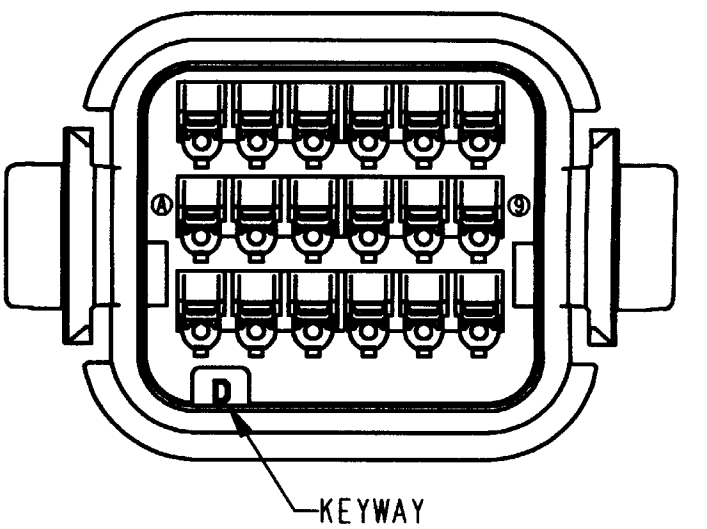

REV NC	DTV06-18S*	REVISIONS			
		SYM	DESCRIPTION	DATE	APPROVED
			SEE SHEET 1	3-29-01	RDR

DTV06-18SA
KEY ARRANGEMENT -A-
COLOR: GREY

DTV06-18SB
KEY ARRANGEMENT -B-
COLOR: BLACK

DTV06-18SC
KEY ARRANGEMENT -C-
COLOR: GREEN

DTV06-18SD
KEY ARRANGEMENT -D-
COLOR: BROWN

NOTES:

SIGNATURE & DATE		PLUG 18 CONTACTS, SIZE 16 KEYS A, B, C & D DTV SERIES	CP 072	MATL. CODE
DR	S. PALLUTH 03/21/01		The Deutch Company	
CHK	<i>[Signature]</i> 3/26/01		DEUTSCH I. P. D. 3850 INDUSTRIAL AVE. HEMET, CALIF. 92545	
PE	<i>[Signature]</i> 3/21/01		B	DTV06-18S*
APPD	<i>[Signature]</i> 3/22/01	ENVELOPE	DWG SIZE	CODE 11139
SCALE	NONE			SHEET 2 OF 2