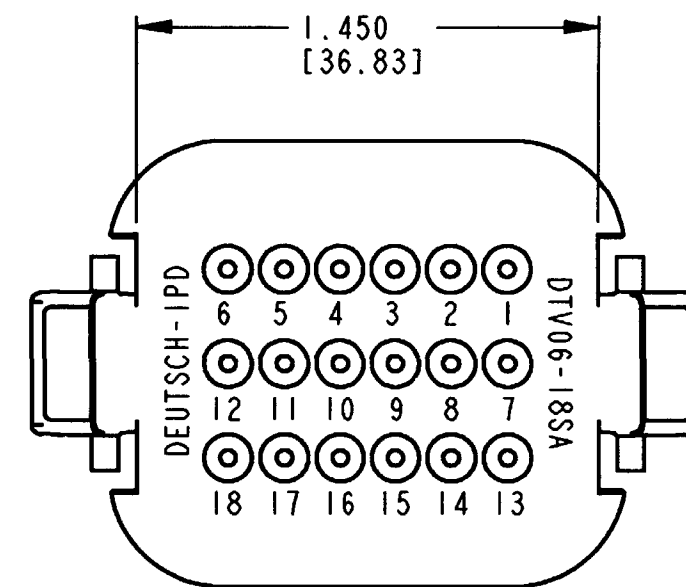

CONTACT SIZE	MIN. INSUL. O.D.	MAX. INSUL. O.D.	WIRE RANGE [mm ²] REF ONLY
16	.088 [2.23]	.145 [3.68]	14-20 AWG [2.0-0.5]

REV NC DTV06-18S*

REVISIONS			
SYM	DESCRIPTION	DATE	APPROVED
NC	NEW RELEASE PER E.O. P17202	3-29-01	RJR

- 6. MATERIAL: HOUSING: PLASTIC; GROMMET: RUBBER.
 - 5. THIS PLUG MATES WITH DTV02-18P*-**** RECEPTACLE. (* = A,B,C,D KEYS; **** = ALL MODIFICATIONS.) CONSULT FACTORY FOR MODS.
 - 4. FOR CONTACT AND WIRE PERFORMANCE AND APPLICATION CHARACTERISTICS, SEE ENVELOPE DRAWINGS 0425-015-0000.
 - 3. ITEMS SOLD SEPARATELY: SECONDARY WEDGE LOCK WV-18S
 - 2. DIMENSION TOLERANCE: ±.025 [0.64]
 - 1. ALL DIMENSIONS ARE INCHES [mm].
- NOTES: UNLESS OTHERWISE SPECIFIED

8. DATE CODE: MONTH IS REPRESENTED BY SEQUENTIAL ALPHA CHARACTERS. EX: A = JANUARY; YEAR IS REPRESENTED BY LAST NUMERICAL DIGIT. EX: 9 = 2009

7. SEE SHEET 2 FOR OTHER KEY ARRANGEMENTS.

SIGNATURE & DATE		PLUG 18 CONTACTS, SIZE 16 KEYS A,B,C & D DTV SERIES	CP 072	MATL. CODE
DR	S. PALLUTH 03/21/01		The Deutsch Company DEUTSCH I.P.D. 3850 INDUSTRIAL AVE. HEMET, CALIF. 92545	
CHK	J.C. [Signature] 3/26/01		B DTV06-18S* DWG SIZE CODE 11139 SHEET 1 OF 2	
PE	S. Palluth 3/22/01			
APPD	[Signature] 3/22/01	ENVELOPE		
SCALE	NONE [W]			

DTV06-18SD
KEY ARRANGEMENT -D-
COLOR: BROWN

NOTES:

SIGNATURE & DATE		PLUG 18 CONTACTS, SIZE 16 KEYS A, B, C & D DTV SERIES	CP 072	MATL. CODE
DR	S. PALLUTH 03/21/01		The Deutch Company	
CHK	<i>[Signature]</i> 3/26/01		DEUTSCH I. P. D. 3850 INDUSTRIAL AVE. HEMET, CALIF. 92545	
PE	<i>[Signature]</i> 3/21/01		B	DTV06-18S*
APPD	<i>[Signature]</i> 3/22/01	ENVELOPE	DWG SIZE	CODE 11139
SCALE	NONE			SHEET 2 OF 2