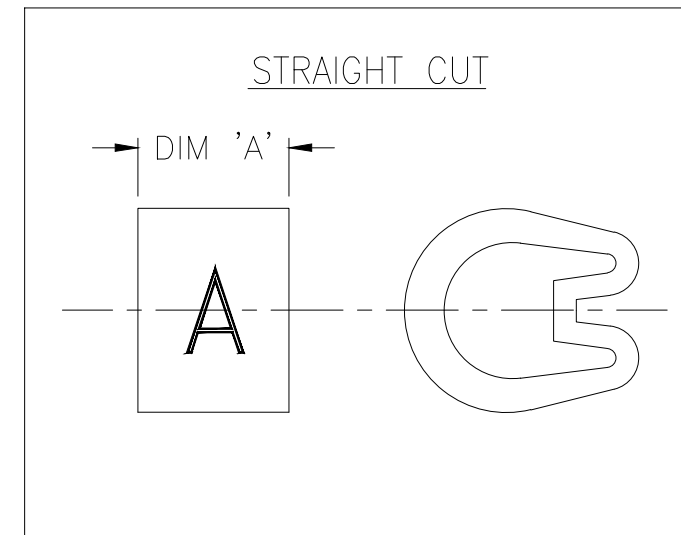

REVISIONS					
P	LTR	DESCRIPTION	DATE	DWN	APVD
	10	INITIAL RELEASE	11FEB2020	GK	AK

NOTES: -

1. CHARACTERS: -

0-9, A-Z, +, -, /, ~, ≡

0, 1, 6 & 9 FOLLOWED BY A FULL STOP.

HEIGHT 1.8 - 2.0 mm

TOLERANCE (AXIAL) ±0.75

(ROTATIONAL) ±5°

CHEVRON CUT MARKERS: -

CHARACTERS TO BE CENTRALLY DISPOSED ON MARKER FACE AND IN THE ATTITUDE SHOWN RELATIVE TO CHEVRON.

2. MARKER LENGTHS ( DIMENSION 'A'): -

WITH SINGLE MARK 4.00 - 4.75

WITH DOUBLE MARK 5.75 - 6.25

CHEVRON CUT

STRAIGHT CUT

THIS DRAWING IS A CONTROLLED DOCUMENT.		DWN GOPALAKRISHNA H V 11FEB2020	 TE Connectivity				
DIMENSIONS: mm		CHK ALAN KEAN 11FEB2020					
		APVD ALAN KEAN 11FEB2020	NAME MARKER Z TYPE SIZE 7 STRAIGHT / CHEVRON CUT				
TOLERANCES UNLESS OTHERWISE SPECIFIED:		PRODUCT SPEC	-				
0 PLC ± - 1 PLC ± 0.2 2 PLC ± - 3 PLC ± - 4 PLC ± - ANGLES ± -		APPLICATION SPEC	-				
MATERIAL PVC 2.05-1.85g/250mm		FINISH -	WEIGHT -	SIZE A3	CAGE CODE 00779	DRAWING NO G-1601A0002	RESTRICTED TO -
CUSTOMER DRAWING			SCALE 10:1	SHEET 1 OF 1	REV 10		