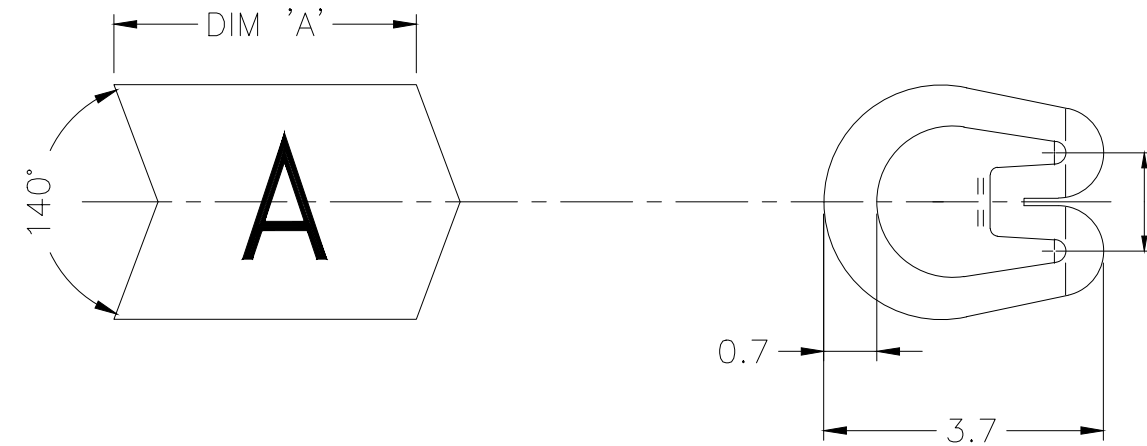

(ROTATIONAL) ±5°

CHEVRON CUT MARKERS: -

CHARACTERS TO BE CENTRALLY DISPOSED ON MARKER FACE AND IN THE ATTITUDE SHOWN RELATIVE TO CHEVRON.

2. MARKER LENGTHS ( DIMENSION 'A'): -

WITH SINGLE MARK 4.00 - 4.75

WITH DOUBLE MARK 5.75 - 6.25

CHEVRON CUT

STRAIGHT CUT

THIS DRAWING IS A CONTROLLED DOCUMENT.		DWN GOPALAKRISHNA H V 11FEB2020	 TE Connectivity				
DIMENSIONS: mm		CHK ALAN KEAN 11FEB2020					
		APVD ALAN KEAN 11FEB2020	NAME MARKER Z TYPE SIZE 7 STRAIGHT / CHEVRON CUT				
TOLERANCES UNLESS OTHERWISE SPECIFIED:		PRODUCT SPEC	-				
0 PLC ± - 1 PLC ± 0.2 2 PLC ± - 3 PLC ± - 4 PLC ± - ANGLES ± -		APPLICATION SPEC	-				
MATERIAL PVC 2.05-1.85g/250mm		FINISH -	WEIGHT -	SIZE A3	CAGE CODE 00779	DRAWING NO G-1601A0002	RESTRICTED TO -
CUSTOMER DRAWING			SCALE 10:1	SHEET 1 OF 1	REV 10		