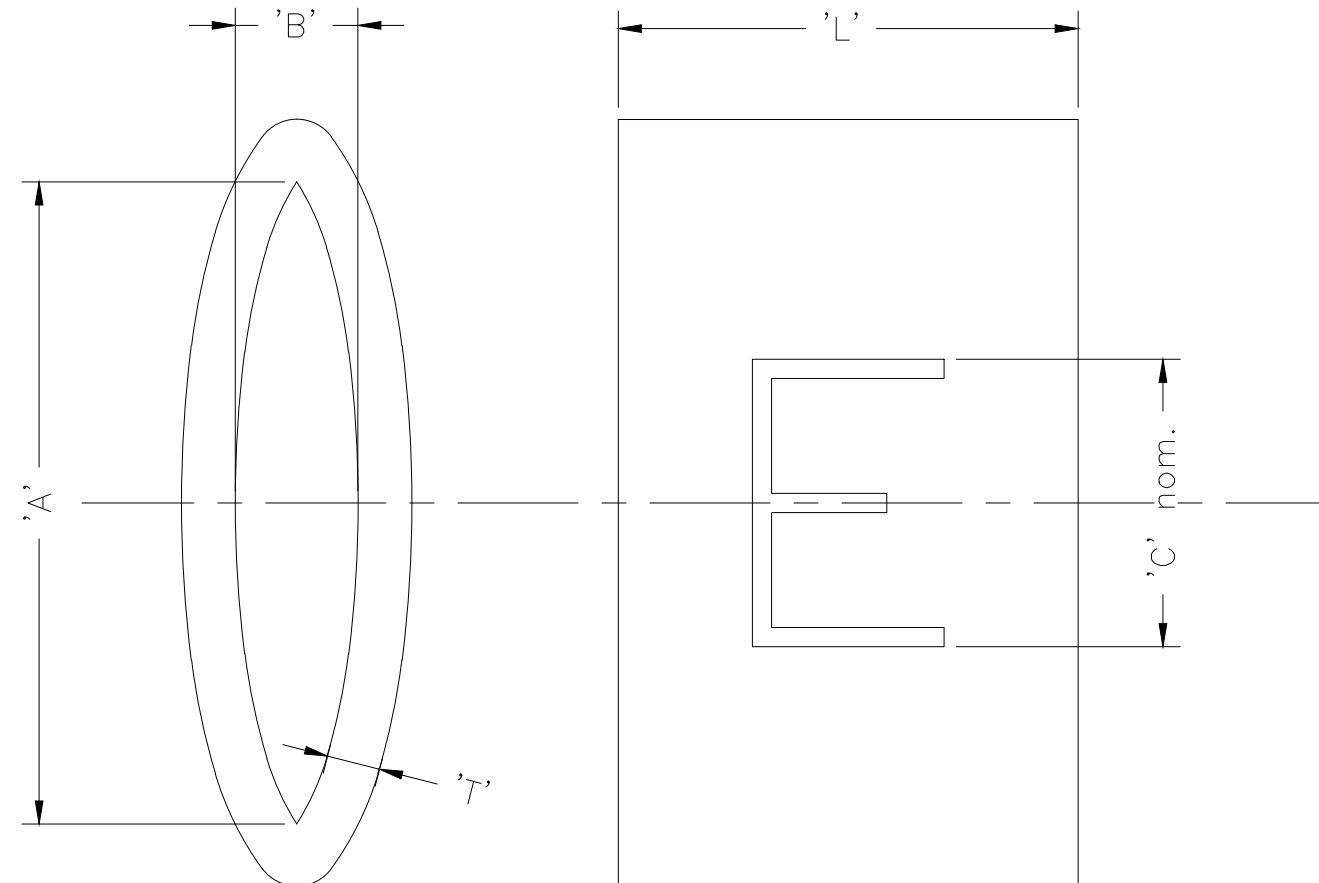

1. CHARACTERS:-

0-9, A-Z, +, -, /, ~ & ±

0, 1, 6 & 9 ARE FOLLOWED BY A FULL STOP  
 TOLERANCE (AXIAL) ±0.75  
 (ROTATIONAL) ±5°

DESCRIPTION (1st 4 DIGITS)	SIZE	"A"	"B"	CHARACTER HEIGHT "C"	"L"	"T"	WEIGHT / 250mm
1358	30	4.95 - 5.25	1.30 - 1.60	2.4	4.25 - 4.75	0.68 - 0.78	2.94 - 3.24
1361	65	9.90 - 10.2	2.90 - 3.20	4.0	5.50 - 6.00	1.18 - 1.28	9.57 - 10.57

THIS DRAWING IS A CONTROLLED DOCUMENT.		DWN AFK	07FEB2020	 TE Connectivity				
DIMENSIONS: mm		CHK -	-					NAME MARKER, K TYPE
		TOLERANCES UNLESS OTHERWISE SPECIFIED:		PRODUCT SPEC RW-2535				
		0 PLC ± -	1 PLC ± -	APPLICATION SPEC -				
MATERIAL PVC		FINISH -		APVD -	SIZE A3	CAGE CODE 0198G	DRAWING NO C-1602A0001	RESTRICTED TO -
CUSTOMER DRAWING				WEIGHT SEE TABLE	SCALE -	SHEET 1 OF 1	REV 9	