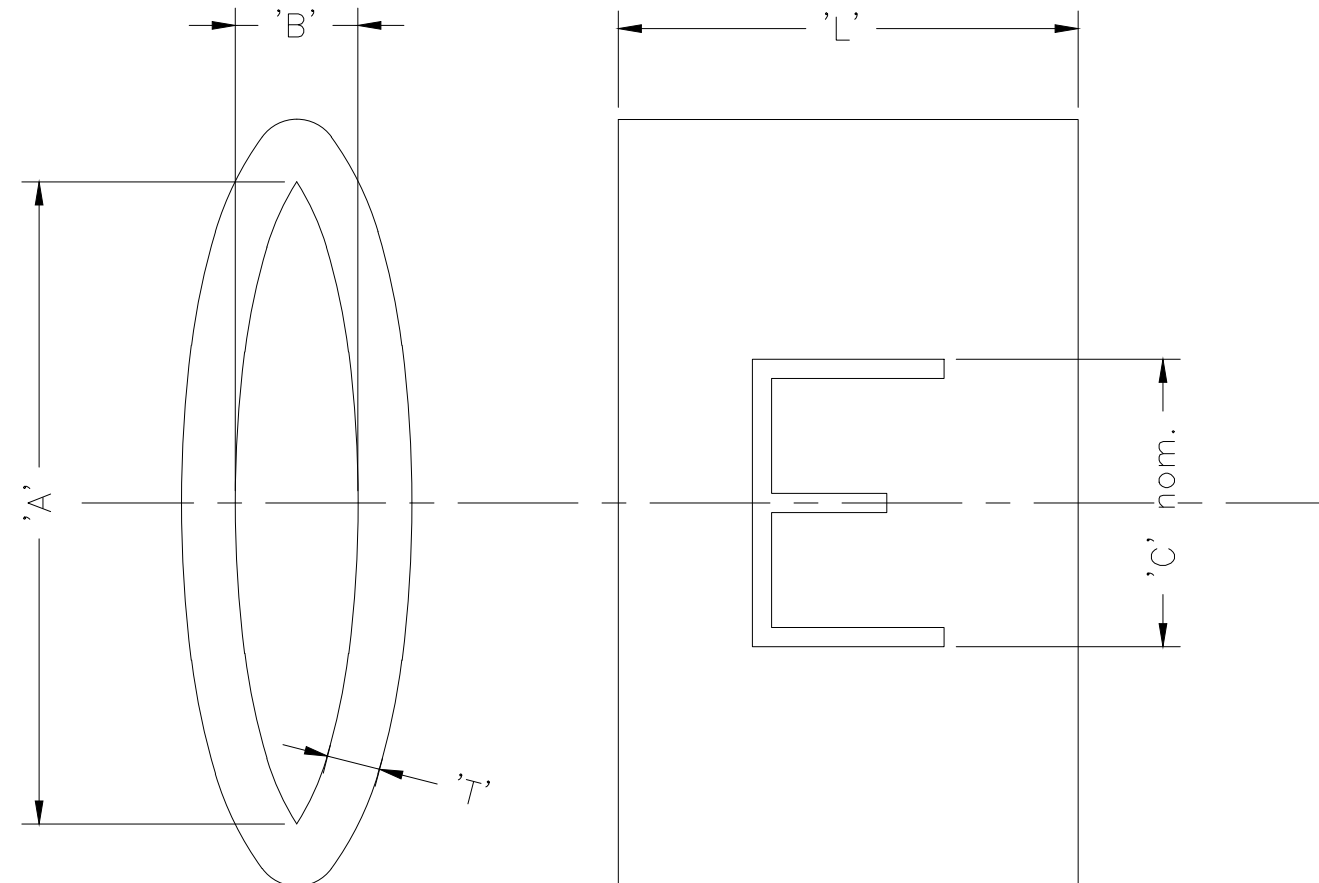

1. CHARACTERS:-

0-9, A-Z, +, -, /, ~ & ±

0, 1, 6 & 9 ARE FOLLOWED BY A FULL STOP  
 TOLERANCE (AXIAL) ±0.75  
 (ROTATIONAL) ±5°

DESCRIPTION (1st 4 DIGITS)	SIZE	"A"	"B"	CHARACTER HEIGHT "C"	"L"	"T"	WEIGHT / 250mm
1358	30	4.95 - 5.25	1.30 - 1.60	2.4	4.25 - 4.75	0.68 - 0.78	2.94 - 3.24
1361	65	9.90 - 10.2	2.90 - 3.20	4.0	5.50 - 6.00	1.18 - 1.28	9.57 - 10.57

THIS DRAWING IS A CONTROLLED DOCUMENT.		DWN AFK	07FEB2020	 TE Connectivity				
DIMENSIONS: mm		CHK -	-					NAME MARKER, K TYPE
 TOLERANCES UNLESS OTHERWISE SPECIFIED: 0 PLC ± - 1 PLC ± - 2 PLC ± - 3 PLC ± - 4 PLC ± - ANGLES ± -		APVD -	-	PRODUCT SPEC RW-2535				
		MATERIAL PVC		FINISH -	APPLICATION SPEC -	WEIGHT SEE TABLE	SIZE A3	CAGE CODE 0198G
CUSTOMER DRAWING				SCALE -	SHEET 1 OF 1	REV 9		