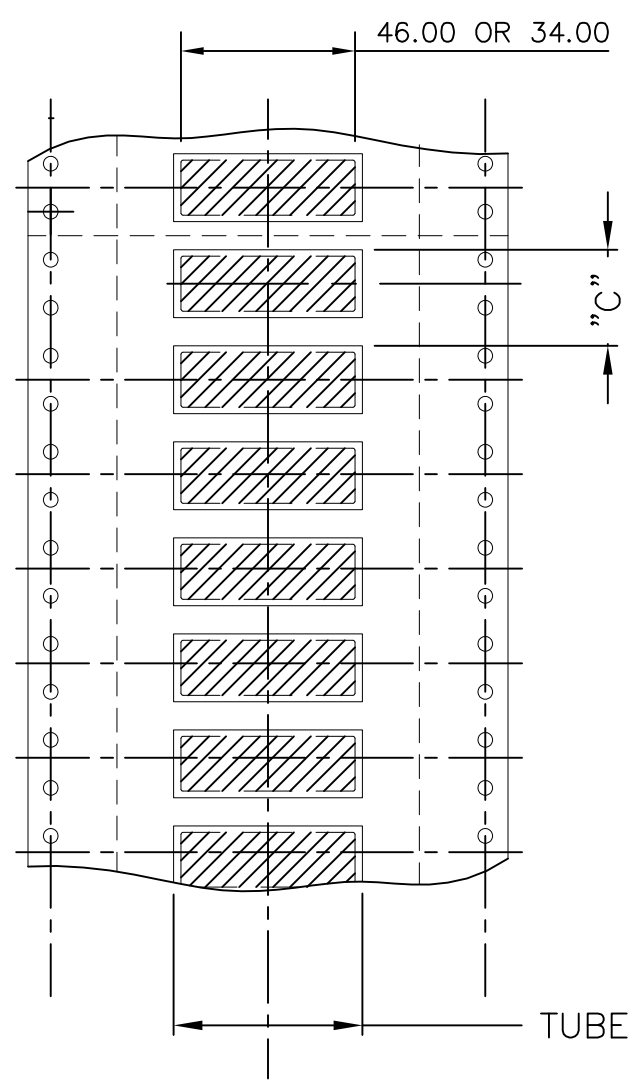

Code (1st Five digits)	Material Tube Spacing	
	No. of Tubes at "C" Pitch	"C" Tube position Pitch
HC024	30	8.47
HC030	20	12.7
HC050	20	12.7
HC060	10	25.4
HC090	10	25.4
HC120	10	25.4
HC180	5	50.8
HC240	5	50.8
HC390	2	127

NOTES:-

1. NO ACCUMULATIVE PITCH ERROR THROUGH PACK IS ALLOWED
2. PACKAGING AS REQUIRED,

THIS DRAWING IS A CONTROLLED DOCUMENT.		DWN AMC	07SEP1999	Tyco Electronics Corporation Cheney Manor, Swindon, UK	
DIMENSIONS: mm		CHK —	—	NAME	
		APVD —	—	NARROW FANFOLD ASSEMBLY (PRE TAPED CARRIER) 3:1 DOT MATRIX	
TOLERANCES UNLESS OTHERWISE SPECIFIED:		PRODUCT SPEC —	—	SIZE	CAGE CODE
0 PLC	± -	APPLICATION SPEC —	—	A3	00779
1 PLC	± -	—	—	DRAWING NO	G-1900N0041
2 PLC	± -	—	—	RESTRICTED TO	—
3 PLC	± -	—	—	SCALE	1:2
4 PLC	± -	—	—	SHEET	1 OF 1
ANGLES	± -	—	—	REV	5
MATERIAL	FINISH	WEIGHT	—	CUSTOMER DRAWING	
—	—	—	—		