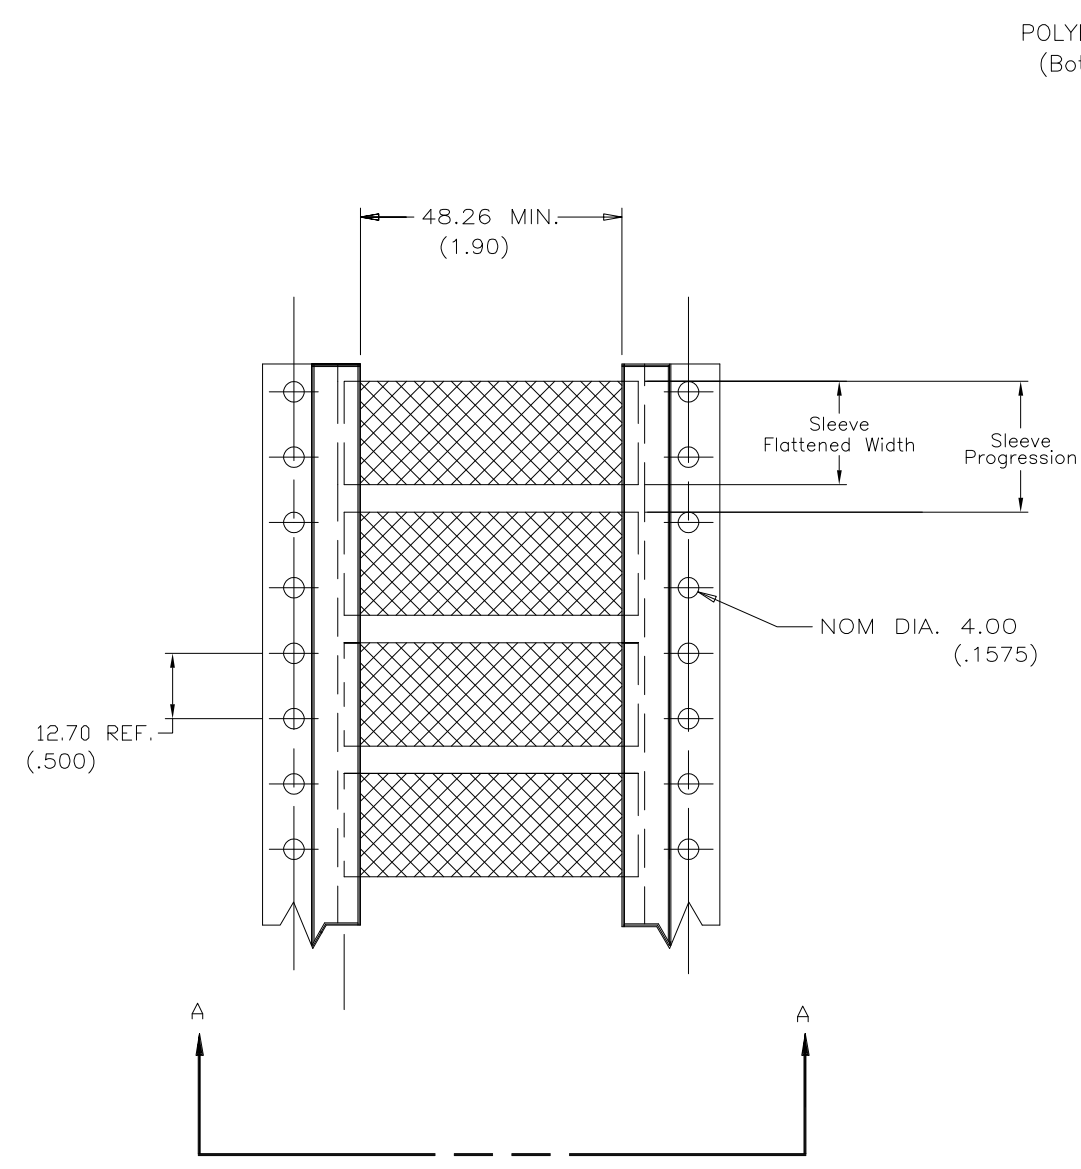

THIS DRAWING IS UNPUBLISHED. RELEASED FOR PUBLICATION
 © COPYRIGHT - By - ALL RIGHTS RESERVED.

LOC	DIST	REVISIONS			
P	LTR	DESCRIPTION	DATE	DWN	APVD
	D	MODIFIED REF. ECR-14-012590	18FEB2015	AFK	SR

Product Size	3/32	1/8	3/16	1/4	3/8	1/2	3/4	1
Nominal Sleeve Flattened Width	4.32 (.170)	5.84 (.230)	8.00 (.315)	10.67 (.420)	15.49 (.610)	20.45 (.805)	30.78 (1.20)	40.39 (1.59)
Nominal Sleeve Progression	12.70 (.500)	12.70 (.500)	12.70 (.500)	16.94 (.667)	25.40 (1.00)	29.64 (1.17)	42.34 (1.67)	50.8 (2.00)
"D" Minimum Supplied I.D.	2.36 (.093)	3.18 (.125)	4.75 (.187)	6.35 (.250)	9.53 (.375)	12.70 (.500)	19.05 (.750)	25.4 (1.00)
"d" Maximum Recovered I.D.	1.17 (.046)	1.57 (.062)	2.36 (.093)	3.18 (.125)	4.75 (.187)	6.35 (.250)	9.53 (.375)	12.7 (.500)
"w" Recovered wall ±0.08 (±.003)	0.51 (.020)	0.51 (.020)	0.51 (.020)	0.64 (.025)	0.64 (.025)	0.64 (.025)	0.76 (.030)	0.89 (.035)

THIS DRAWING IS A CONTROLLED DOCUMENT.		DWN AFK 08NOV2013	 TE Connectivity	
DIMENSIONS: mm		CHK -		
TOLERANCES UNLESS OTHERWISE SPECIFIED:		APVD -	TMS-SCE-2X	
0 PLC ± -		PRODUCT SPEC -	-	
1 PLC ± -		APPLICATION SPEC -	-	
2 PLC ± -		SIZE	CAGE CODE	DRAWING NO
3 PLC ± -		A3	06090	C=MCD160008
4 PLC ± -		WEIGHT	RESTRICTED TO	
ANGLES ± -		-	-	
MATERIAL	FINISH	CUSTOMER DRAWING		
CROSSLINKED POLYOLEFIN	-	SCALE	SHEET	REV
		1:1	1 OF 1	D