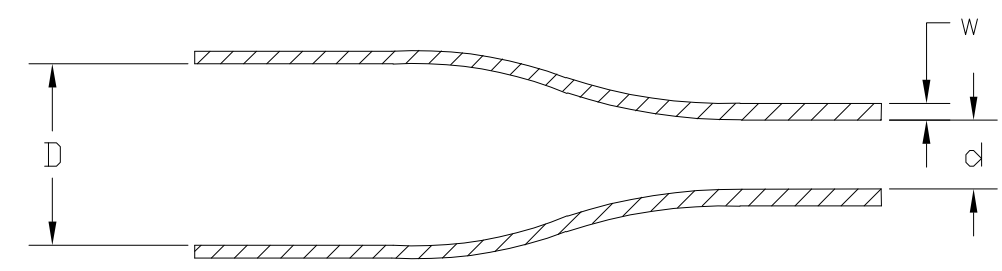

THIS DRAWING IS UNPUBLISHED. RELEASED FOR PUBLICATION
 © COPYRIGHT - By - ALL RIGHTS RESERVED.

LOC	DIST	REVISIONS			
P	LTR	DESCRIPTION	DATE	DWN	APVD
	D	MODIFIED REF. ECR-14-012590	18FEB2015	AFK	SR

Product Size	3/32	1/8	3/16	1/4	3/8	1/2	3/4	1
Nominal Sleeve Flattened Width	4.32 (.170)	5.84 (.230)	8.00 (.315)	10.67 (.420)	15.49 (.610)	20.45 (.805)	30.78 (1.20)	40.39 (1.59)
Nominal Sleeve Progression	12.70 (.500)	12.70 (.500)	12.70 (.500)	16.94 (.667)	25.40 (1.00)	29.64 (1.17)	42.34 (1.67)	50.8 (2.00)
"D" Minimum Supplied I.D.	2.36 (.093)	3.18 (.125)	4.75 (.187)	6.35 (.250)	9.53 (.375)	12.70 (.500)	19.05 (.750)	25.4 (1.00)
"d" Maximum Recovered I.D.	1.17 (.046)	1.57 (.062)	2.36 (.093)	3.18 (.125)	4.75 (.187)	6.35 (.250)	9.53 (.375)	12.7 (.500)
"w" Recovered wall ±0.08 (±.003)	0.51 (.020)	0.51 (.020)	0.51 (.020)	0.64 (.025)	0.64 (.025)	0.64 (.025)	0.76 (.030)	0.89 (.035)

THIS DRAWING IS A CONTROLLED DOCUMENT.		DWN AFK 08NOV2013	 TE Connectivity	
DIMENSIONS: mm		CHK -		
TOLERANCES UNLESS OTHERWISE SPECIFIED:		APVD -	TMS-SCE-2X	
0 PLC ± -		PRODUCT SPEC -	-	
1 PLC ± -		APPLICATION SPEC -	-	
2 PLC ± -		SIZE	CAGE CODE	DRAWING NO
3 PLC ± -		A3	06090	C=MCD160008
4 PLC ± -		WEIGHT	RESTRICTED TO	
ANGLES ± -		-	-	
MATERIAL	FINISH	CUSTOMER DRAWING		
CROSSLINKED POLYOLEFIN	-	SCALE	SHEET	REV
		1:1	1 OF 1	D