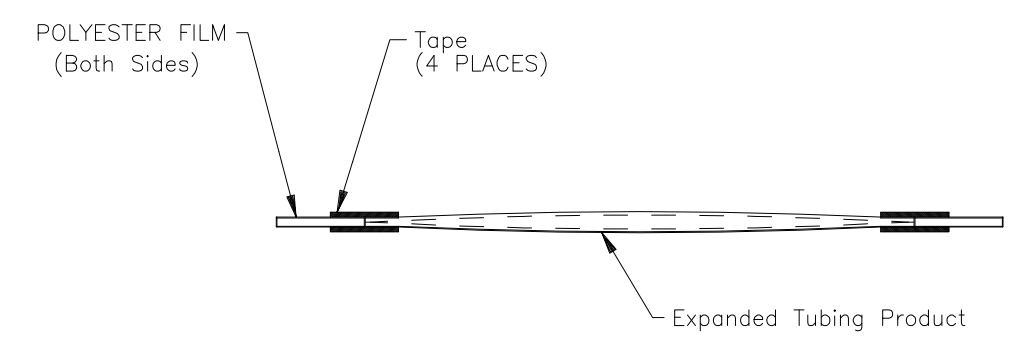

THIS DRAWING IS UNPUBLISHED. RELEASED FOR PUBLICATION
 © COPYRIGHT - By - ALL RIGHTS RESERVED.

LOC	DIST	REVISIONS			
P	LTR	DESCRIPTION	DATE	DWN	APVD
	D	MODIFIED REF. ECR-14-012590	18FEB2015	AFK	SR

Product Size	3/32	1/8	3/16	1/4	3/8	1/2	3/4	1
Nominal Sleeve Flattened Width	4.32 (.170)	5.84 (.230)	8.00 (.315)	10.67 (.420)	15.49 (.610)	20.45 (.805)	30.78 (1.20)	40.39 (1.59)
Nominal Sleeve Progression	12.70 (.500)	12.70 (.500)	12.70 (.500)	16.94 (.667)	25.40 (1.00)	29.64 (1.17)	42.34 (1.67)	50.8 (2.00)
"D" Minimum Supplied I.D.	2.36 (.093)	3.18 (.125)	4.75 (.187)	6.35 (.250)	9.53 (.375)	12.70 (.500)	19.05 (.750)	25.4 (1.00)
"d" Maximum Recovered I.D.	1.17 (.046)	1.57 (.062)	2.36 (.093)	3.18 (.125)	4.75 (.187)	6.35 (.250)	9.53 (.375)	12.7 (.500)
"w" Recovered wall ±0.08 (±.003)	0.51 (.020)	0.51 (.020)	0.51 (.020)	0.64 (.025)	0.64 (.025)	0.64 (.025)	0.76 (.030)	0.89 (.035)

THIS DRAWING IS A CONTROLLED DOCUMENT.		DWN AFK 08NOV2013	 TE Connectivity	
DIMENSIONS: mm		CHK -		
TOLERANCES UNLESS OTHERWISE SPECIFIED:		APVD -	TMS-SCE-2X	
0 PLC ± -		PRODUCT SPEC -	-	
1 PLC ± -		APPLICATION SPEC -	-	
2 PLC ± -		SIZE	CAGE CODE	DRAWING NO
3 PLC ± -		A3	06090	C=MCD160008
4 PLC ± -		WEIGHT	RESTRICTED TO	
ANGLES ± -		-	-	
MATERIAL	FINISH	CUSTOMER DRAWING		
CROSSLINKED POLYOLEFIN	-	SCALE	SHEET	REV
		1:1	1 OF 1	D