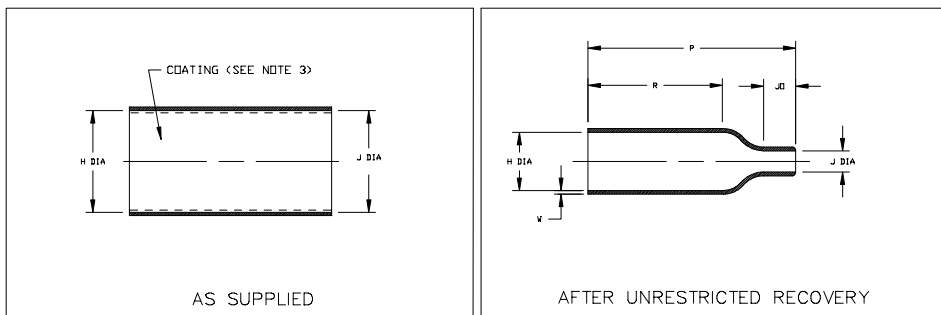

Thermofit<sup>®</sup> Molded Parts  
 Specification Control Drawing  
 Limited Distribution

Part Number : 202A111-25-01/225  
 Description : Boot, Straight, Overexpanded

NOTES

- All dimensions are in  $\frac{\text{inches}}{[\text{millimeters}]}$
- Dimensions appearing in table are as follows:
  - a - As Supplied
  - b - After Unrestricted Recovery
- Coating is optional. As supplied dimensions appearing in table are for uncoated parts. When coating is added, entry diameters will be reduced by .06 max.

PART NUMBER	H		J		P ±10% b	R ±10% b	JO Ref b	W ±20% b
	Min a	Max b	Min a	Max b				
	202A111-25-01/225	.75 [19,0]	.31 [7,9]	.75 [19,0]				

**Raychem**

RAYCHEM CORPORATION  
 300 CONSTITUTION DRIVE  
 MENLO PARK, CALIFORNIA 94025

Revision : A  
 Date : 4/21/99

Part Number : 202A111-25-01/225  
 Description : Boot, Straight, Overexpanded

Thermofit<sup>®</sup> Molded Parts  
 Specification Control Drawing  
 Limited Distribution

Part Number : 202A111-25-01/225  
 Description : Boot, Straight, Overexpanded

MATERIAL DASH NO.	MATERIAL DESCRIPTION	RT SPEC	COATING SLASH NO.	COATING S NO.	COATING DESCRIPTION
-25	Elastomer, Fluid Resistant	RT-1325	/225	S-1206	Adhesive

THIS DRAWING IS SUBJECT TO CHANGE WITHOUT NOTICE; CONSULT YOUR NEAREST FIELD REPRESENTATIVE FOR CURRENT REVISION