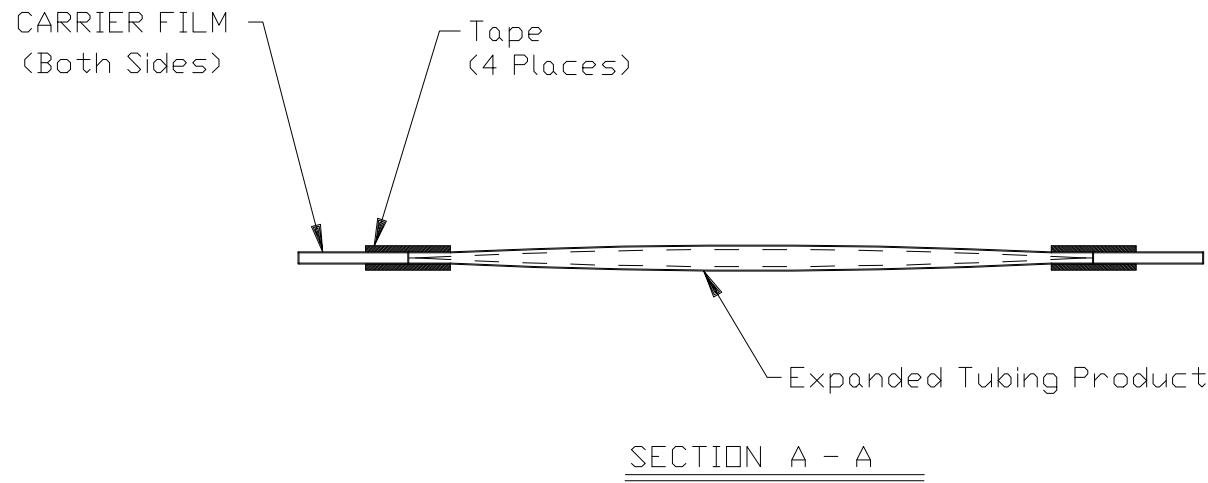

Product Size	2.4	3.2	4.8	6.4	9.5	12.7	19.0	25.4	38.1
Minimum Sleeve Flattened Width	4.3 (.169)	6.5 (.256)	8.9 (.350)	11.0 (.433)	15.7 (.618)	20.7 (.815)	30.7 (1.209)	41.1 (1.618)	61.0 (2.402)
Nominal Sleeve Progression	12.70 (.500)	12.70 (.500)	12.70 (.500)	16.94 (.667)	25.40 (1.000)	29.64 (1.167)	42.34 (1.667)	50.80 (2.00)	72.0 (2.835)
"D" Minimum Supplied I.D.	2.40 (.094)	3.20 (.125)	4.80 (.189)	6.40 (.250)	9.50 (.375)	12.7 (.500)	19.0 (.750)	25.4 (1.00)	38.1 (1.50)
"d" Maximum Recovered I.D.	1.19 (.047)	1.60 (.063)	2.40 (.094)	3.20 (.126)	3.17 (.125)	4.80 (.189)	6.40 (.250)	9.50 (.375)	19.1 (.750)
"w" Recovered wall	0.50±0.10 (.020±.004)	0.50±0.10 (.020±.004)	0.51±0.11 (.020±.004)	0.64±0.15 (.026±.006)	0.64±0.15 (.026±.006)	0.64±0.15 (.026±.006)	0.75±0.15 (.030±.006)	0.90±0.15 (.035±.006)	1.00±0.20 (.039±.008)

DIMENSIONS IN mm (inches)

THIS DRAWING IS A CONTROLLED DOCUMENT.		DWN AFK	12FEB2020	<b>STE</b> TE Connectivity	
DIMENSIONS: mm		CHK -	-		
TOLERANCES UNLESS OTHERWISE SPECIFIED:		APVD LS	12FEB2020	NAME HX-SCE	
0 PLC ± -		PRODUCT SPEC RW-2072		-	
1 PLC ± -		APPLICATION SPEC -		-	
2 PLC ± -		SIZE	CAGE CODE	DRAWING NO	RESTRICTED TO
3 PLC ± -		-	-	A30198G	C-MCD190000
4 PLC ± -		WEIGHT	VARIOUS		
ANGLES ± -		CUSTOMER DRAWING			
FINISH		SCALE - SHEET 1 OF 1 REV F			
CROSSLINKED POLYOLIFIN					