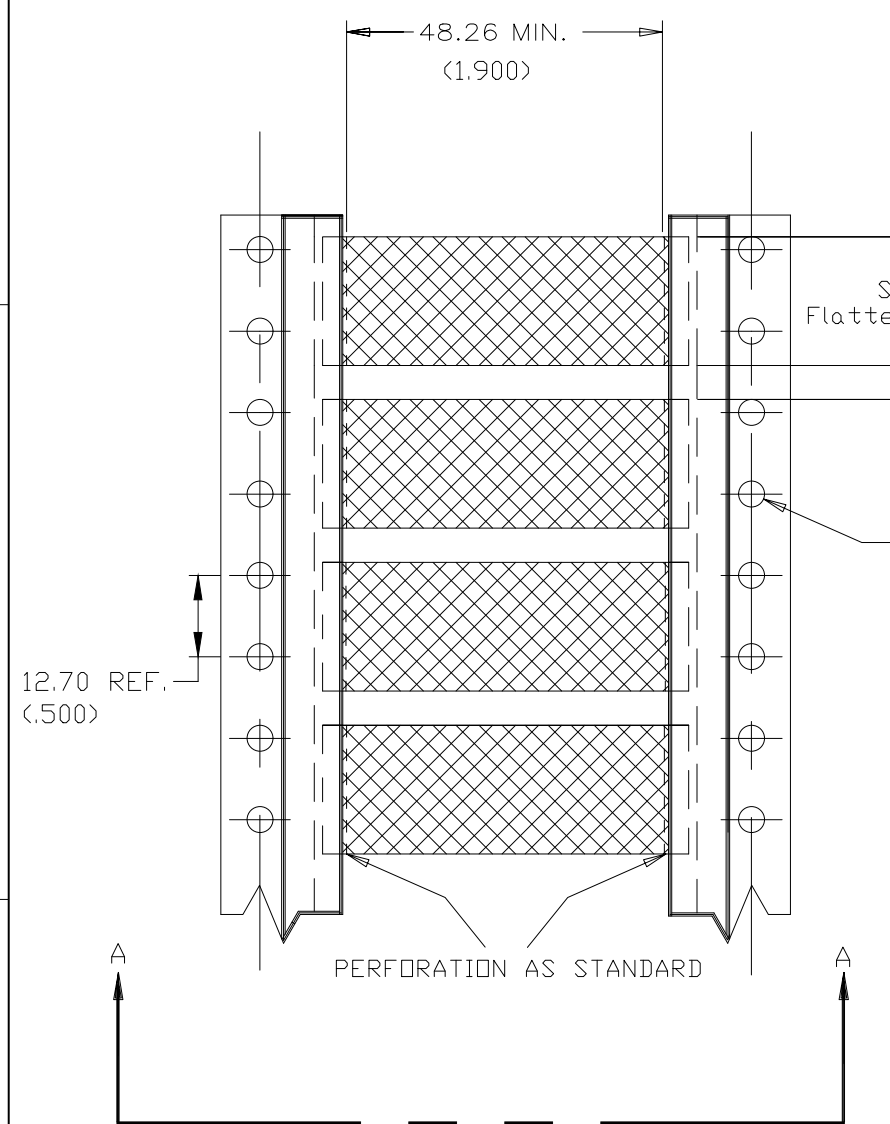

Product Size	2.4	3.2	4.8	6.4	9.5	12.7	19.0	25.4	38.1
Minimum Sleeve Flattened Width	4.3 (.169)	6.5 (.256)	8.9 (.350)	11.0 (.433)	15.7 (.618)	20.7 (.815)	30.7 (1.209)	41.1 (1.618)	61.0 (2.402)
Nominal Sleeve Progression	12.70 (.500)	12.70 (.500)	12.70 (.500)	16.94 (.667)	25.40 (1.000)	29.64 (1.167)	42.34 (1.667)	50.80 (2.00)	72.0 (2.835)
"D" Minimum Supplied I.D.	2.40 (.094)	3.20 (.125)	4.80 (.189)	6.40 (.250)	9.50 (.375)	12.7 (.500)	19.0 (.750)	25.4 (1.00)	38.1 (1.50)
"d" Maximum Recovered I.D.	1.19 (.047)	1.60 (.063)	2.40 (.094)	3.20 (.126)	3.17 (.125)	4.80 (.189)	6.40 (.250)	9.50 (.375)	19.1 (.750)
"w" Recovered wall	0.50±0.10 (.020±.004)	0.50±0.10 (.020±.004)	0.51±0.11 (.020±.004)	0.64±0.15 (.026±.006)	0.64±0.15 (.026±.006)	0.64±0.15 (.026±.006)	0.75±0.15 (.030±.006)	0.90±0.15 (.035±.006)	1.00±0.20 (.039±.008)

DIMENSIONS IN mm (inches)

THIS DRAWING IS A CONTROLLED DOCUMENT.		DWN AFK	12FEB2020	<b>STE</b> TE Connectivity	
DIMENSIONS: mm		CHK -	-		
TOLERANCES UNLESS OTHERWISE SPECIFIED:		APVD LS	12FEB2020	NAME HX-SCE	
0 PLC ± -		PRODUCT SPEC RW-2072		-	
1 PLC ± -		APPLICATION SPEC -		-	
2 PLC ± -		SIZE	CAGE CODE	DRAWING NO	RESTRICTED TO
3 PLC ± -		-	-	A30198G	C-MCD190000
4 PLC ± -		WEIGHT	VARIOUS		
ANGLES ± -		CUSTOMER DRAWING			
FINISH		SCALE - SHEET 1 OF 1 REV F			
CROSSLINKED POLYOLIFIN					