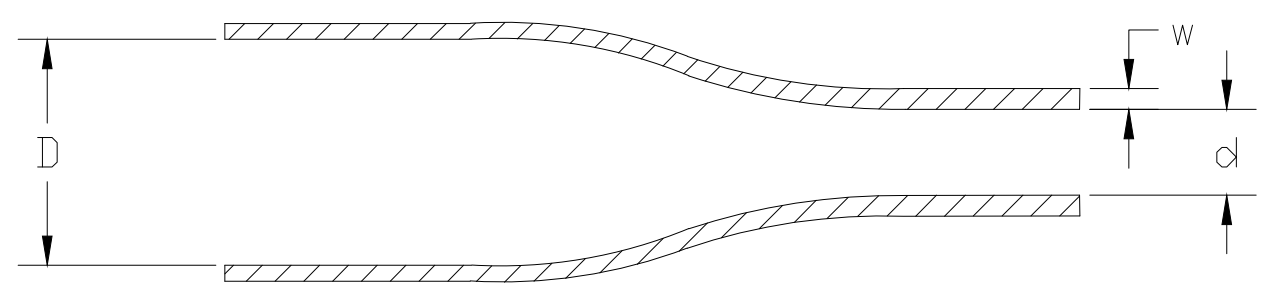

Product Size	2.4	3.2	4.8	6.4	9.5	12.7	19.0	25.4	38.1
Minimum Sleeve Flattened Width	4.3 (.169)	6.5 (.256)	8.9 (.350)	11.0 (.433)	15.7 (.618)	20.7 (.815)	30.7 (1.209)	41.1 (1.618)	61.0 (2.402)
Nominal Sleeve Progression	12.70 (.500)	12.70 (.500)	12.70 (.500)	16.94 (.667)	25.40 (1.000)	29.64 (1.167)	42.34 (1.667)	50.80 (2.00)	72.0 (2.835)
"D" Minimum Supplied I.D.	2.40 (.094)	3.20 (.125)	4.80 (.189)	6.40 (.250)	9.50 (.375)	12.7 (.500)	19.0 (.750)	25.4 (1.00)	38.1 (1.50)
"d" Maximum Recovered I.D.	1.19 (.047)	1.60 (.063)	2.40 (.094)	3.20 (.126)	3.17 (.125)	4.80 (.189)	6.40 (.250)	9.50 (.375)	19.1 (.750)
"w" Recovered wall	0.50±0.10 (.020±.004)	0.50±0.10 (.020±.004)	0.51±0.11 (.020±.004)	0.64±0.15 (.026±.006)	0.64±0.15 (.026±.006)	0.64±0.15 (.026±.006)	0.75±0.15 (.030±.006)	0.90±0.15 (.035±.006)	1.00±0.20 (.039±.008)

DIMENSIONS IN mm (inches)

THIS DRAWING IS A CONTROLLED DOCUMENT.		DWN AFK	12FEB2020	<b>STE</b> TE Connectivity	
DIMENSIONS: mm		CHK -	-		
TOLERANCES UNLESS OTHERWISE SPECIFIED:		APVD LS	12FEB2020	NAME HX-SCE	
0 PLC ± -		PRODUCT SPEC RW-2072		-	
1 PLC ± -		APPLICATION SPEC -		-	
2 PLC ± -		SIZE	CAGE CODE	DRAWING NO	RESTRICTED TO
3 PLC ± -		-	-	A30198G	C-MCD190000
4 PLC ± -		WEIGHT	VARIOUS		
ANGLES ± -		CUSTOMER DRAWING			
FINISH		SCALE - SHEET 1 OF 1 REV F			
CROSSLINKED POLYOLIFIN					