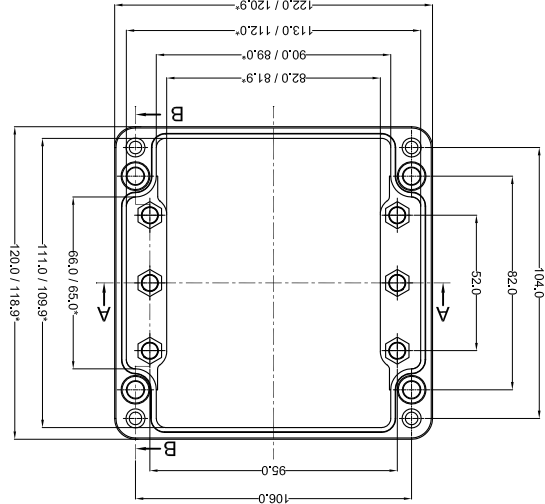

NO. REV. NO.	-	DESCRIPTION	-
QUANTITY	-	MATERIAL :-	GRP
WEIGHT : FINISH :	-	TITLE :-	GRP JUNCTION BOX
GRJ03	GRJ03	RAYCHEM RFG (P) Limited	122 x 120 x 91
ANGLES		±1.0°	
HOLES		±0.2	
DIMENSIONS		±0.2	
ALL DIMENSION ARE IN MM			
Ceat Mahal Annex, Dr. Amie Besant Road, Worli, Mumbai 400030 Web : www.raychemrfg.com			
DRG. NO.		GJB-12212091-0	

# LID

* = Conical form tapering downward. Untoleranced dimensions per DIN 16901-140		
OPTIONAL ACCESSORIES		
PART NAME	QTY.	AVAILABILITY
MOUNTING PLATE	1	Y
EXTERNAL HINGE	2	Y
INTERNAL HINGE	-	N
MOUNTING BRACKETS	4	Y
NEOPRENE/EMC/SILICON GASKET	1	Y
DIN RAIL TS15	-	N
DIN RAIL TS35	1	Y