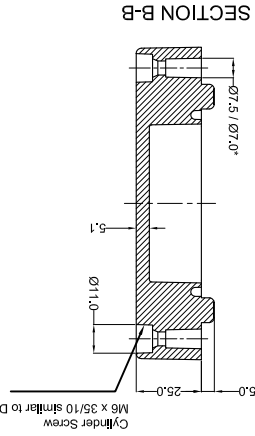

NO. REV. NO.	-	DESCRIPTION	-
QUANTITY	-	MATERIAL :-	GRP
WEIGHT : FINISH :	-	TITLE :-	GRP JUNCTION BOX
GRJ03	GRJ03	RAYCHEM RFG (P) Limited	122 x 120 x 91
ANGLES		±1.0°	
HOLES		±0.2	
DIMENSIONS		±0.2	
ALL DIMENSION ARE IN MM			
Ceat Mahal Annex, Dr. Amie Besant Road, Worli, Mumbai 400030 Web : www.raychemrfg.com			
DRG. NO.		GJB-12212091-0	

NO. REV. NO.	-	DATE	-	SIGN	-	NAME	-
DESCRIPTION	-	DATE	-	SIGN	-	NAME	-
DRAWN	-	DATE	-	SIGN	-	NAME	-
CHECKED	-	DATE	-	SIGN	-	NAME	-

RRPL DESIGN	-	09/01/14	-	MANOJ DRAWN	-	09/01/14	-	PAYAN CHECKED	-	M.S. APPROVED	-
SCALE	-	09/01/14	-	PARTNO.	-	09/01/14	-	SCALE	-	PARTNO.	-

# LID

* = Conical form tapering downward. Untoleranced dimensions per DIN 16901-140		
OPTIONAL ACCESSORIES		
PART NAME	QTY.	AVAILABILITY
MOUNTING PLATE	1	Y
EXTERNAL HINGE	2	Y
INTERNAL HINGE	-	N
MOUNTING BRACKETS	4	Y
NEOPRENE/EMC/SILICON GASKET	1	Y
DIN RAIL TS15	-	N
DIN RAIL TS35	1	Y