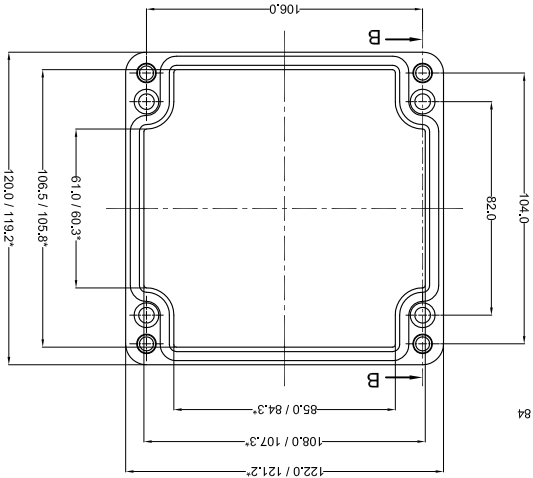

NO. REV. NO.	-	DESCRIPTION	-
QUANTITY	-	MATERIAL :-	GRP
WEIGHT : FINISH :	-	TITLE :-	GRP JUNCTION BOX
GRJ03	GRJ03	RAYCHEM RFG (P) Limited	122 x 120 x 91
ANGLES		±1.0°	
HOLES		±0.2	
DIMENSIONS		±0.2	
ALL DIMENSION ARE IN MM			
Ceat Mahal Annex, Dr. Amie Besant Road, Worli, Mumbai 400030 Web : www.raychemrfg.com			
DRG. NO.		GJB-12212091-0	

# LID

* = Conical form tapering downward. Untoleranced dimensions per DIN 16901-140		
OPTIONAL ACCESSORIES		
PART NAME	QTY.	AVAILABILITY
MOUNTING PLATE	1	Y
EXTERNAL HINGE	2	Y
INTERNAL HINGE	-	N
MOUNTING BRACKETS	4	Y
NEOPRENE/EMC/SILICON GASKET	1	Y
DIN RAIL TS15	-	N
DIN RAIL TS35	1	Y