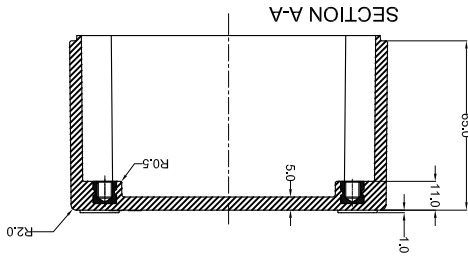

PROPERTY OF RaychemFG (P) LTD.
ALL RIGHTS RESERVED AND/OR PHOTOCOPYING THIS DOCUMENT
TO A PERSON WITHOUT RaychemFG (P) LTD. WRITTEN AUTHORIZATION IS PROHIBITED

Sr.No.	Drawing no.	RM Grade	Finish
1	GJB-12212091-L-01	GRP-23	GREY RAL7000
2	GJB-12212091-L-02	GRP-30	BLACK RAL9011

NO. REV. NO.	-	DESCRIPTION	-
QUANTITY	-	MATERIAL :-	GRP
WEIGHT : FINISH :	-	TITLE :-	GRP JUNCTION BOX
GRJ03	GRJ03	RAYCHEM RFG (P) Limited	122 x 120 x 91
ANGLES		±1.0°	
HOLES		±0.2	
DIMENSIONS		±0.2	
ALL DIMENSION ARE IN MM			
Ceat Mahal Annex, Dr. Amie Besant Road, Worli, Mumbai 400030 Web : www.raychemrfg.com			
DRG. NO.		GJB-12212091-0	

NO. REV. NO.	-	DATE	-	SIGN	-	NAME	-
DESCRIPTION	-	DATE	-	SIGN	-	NAME	-
DRAWN	-	DATE	-	SIGN	-	NAME	-
CHECKED	-	DATE	-	SIGN	-	NAME	-

RRPL DESIGN	-	09/01/14	-	MANOJ DRAWN	-	09/01/14	-	PAYAN CHECKED	-	M.S. APPROVED	-
SCALE	-	09/01/14	-	PARTNO.	-	09/01/14	-	SCALE	-	PARTNO.	-

BASE