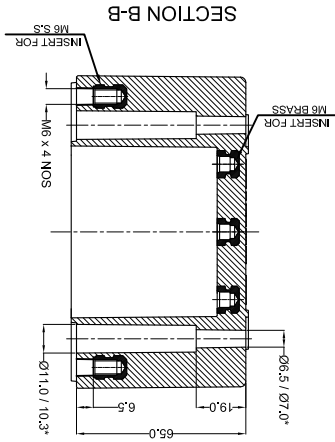

NO. REV. NO.	-	DESCRIPTION	-
QUANTITY	-	MATERIAL :-	GRP
WEIGHT : FINISH :	-	TITLE :-	GRP JUNCTION BOX
GRJ03	GRJ03	RAYCHEM RFG (P) Limited	122 x 120 x 91
ANGLES		±1.0°	
HOLES		±0.2	
DIMENSIONS		±0.2	
ALL DIMENSION ARE IN MM			
Ceat Mahal Annex, Dr. Amie Besant Road, Worli, Mumbai 400030 Web : www.raychemrfg.com			
DRG. NO.		GJB-12212091-0	

# LID

* = Conical form tapering downward. Untoleranced dimensions per DIN 16901-140		
OPTIONAL ACCESSORIES		
PART NAME	QTY.	AVAILABILITY
MOUNTING PLATE	1	Y
EXTERNAL HINGE	2	Y
INTERNAL HINGE	-	N
MOUNTING BRACKETS	4	Y
NEOPRENE/EMC/SILICON GASKET	1	Y
DIN RAIL TS15	-	N
DIN RAIL TS35	1	Y