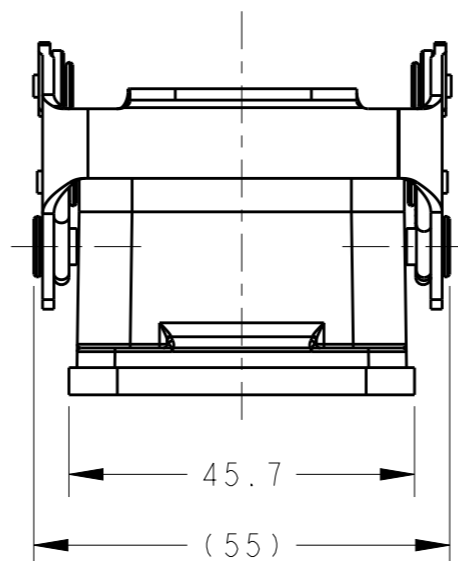

THIS DRAWING IS UNPUBLISHED. RELEASED FOR PUBLICATION 20
© COPYRIGHT 20 BY - ALL RIGHTS RESERVED.

REVISIONS

P	LTR	DESCRIPTION	DATE	DWN	APVD
	A	INITIAL	25JUN2015	DW	CW
	B	ECR-20-008181	03JUL2020	WQR	CW

NOTES:
1. TECHNICAL CHARACTERISTICS:
HOUSING MATERIAL: DIE CAST ALUMINIUM ALLOY
SURFACE: POWDER COATED, COLOR SEE TABLE
DEGREE OF PROTECTION: IP65 (MATED)

注释:
1. 技术参数:
下壳材料: 铝合金
表面处理: 粉末涂层, 颜色见表格
防护等级: IP65 (配合)