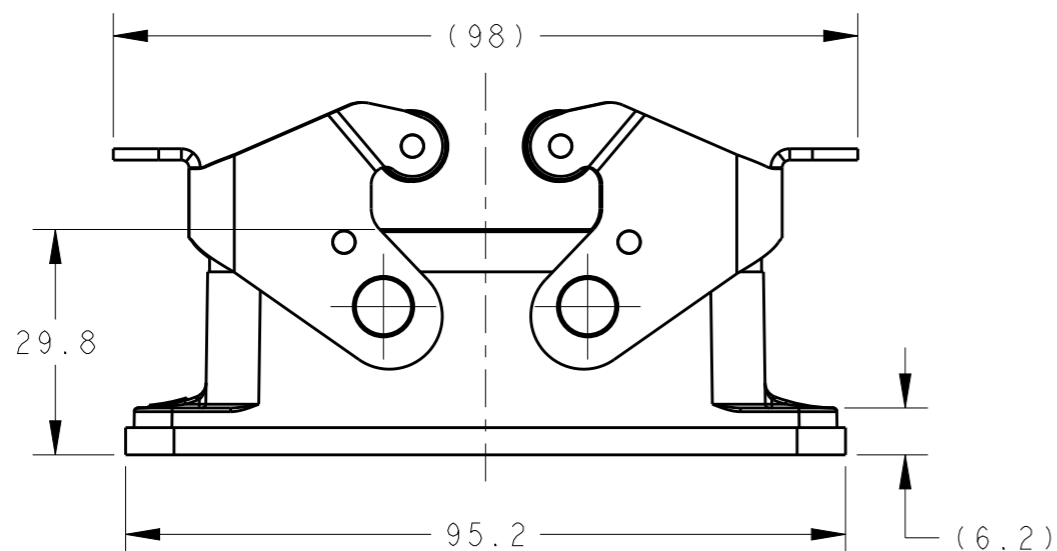

THIS DRAWING IS UNPUBLISHED. RELEASED FOR PUBLICATION 20
 © COPYRIGHT 20 BY - ALL RIGHTS RESERVED.

REVISIONS

P	LTR	DESCRIPTION	DATE	DWN	APVD
	A	INITIAL	25JUN2015	DW	CW
	B	ECR-20-008181	03JUL2020	WQR	CW

NOTES:
 1. TECHNICAL CHARACTERISTICS:
 HOUSING MATERIAL: DIE CAST ALUMINIUM ALLOY
 SURFACE: POWDER COATED, COLOR SEE TABLE
 DEGREE OF PROTECTION: IP65 (MATED)

注释:
 1. 技术参数:
 下壳材料: 铝合金
 表面处理: 粉末涂层, 颜色见表格
 防护等级: IP65 (配合)

SCALE 1:2

PANEL CUT OUT

T1410104000-000	H10B-AGS	SILVER WHITE, OUTSIDE
T1410107000-000	H10B-AGS	RED, OUTSIDE
T1410101000-100	H10B-AGS	GREY, INSIDE AND OUTSIDE
T1410101000-000	H10B-AGS	GERY, OUTSIDE
PART NUMBER	DESCRIPTION	HOUSING COLOR AND TYPE

THIS DRAWING IS A CONTROLLED DOCUMENT.		DWN 25JUN2015 David Wang	 TE Connectivity	
DIMENSIONS: mm		CHK 25JUN2015 Chris Wang		
TOLERANCES UNLESS OTHERWISE SPECIFIED:		APVD 25JUN2015 Xiang Xu	NAME H10B-AGS	
0 PLC ±-		PRODUCT SPEC 108-137013	SIZE	
1 PLC ±-		APPLICATION SPEC 114-137013	CAGE CODE	
2 PLC ±-		WEIGHT	DRAWING NO	
3 PLC ±-		Customer Drawing	RESTRICTED TO	
4 PLC ±-			A300779	
ANGLES ±-			G-T141010X000X00	
FINISH			SCALE 1:1	
-			SHEET 1 OF 1	
-			REV B	