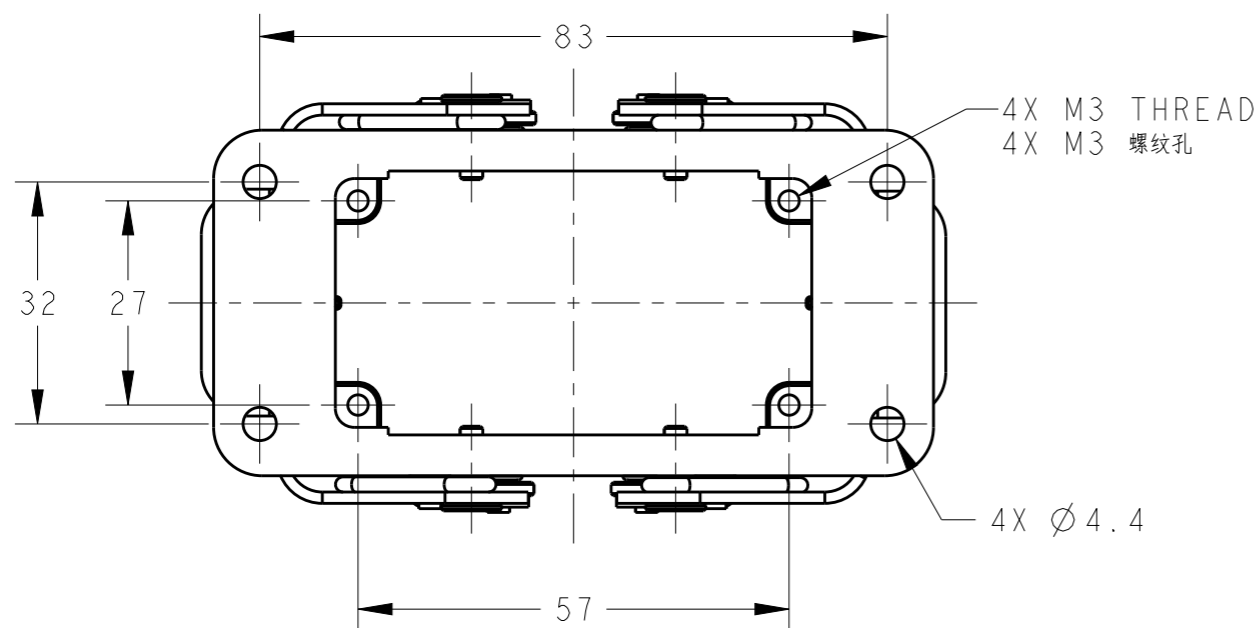

THIS DRAWING IS UNPUBLISHED. RELEASED FOR PUBLICATION 20
 © COPYRIGHT 20 BY - ALL RIGHTS RESERVED.

REVISIONS

P	LTR	DESCRIPTION	DATE	DWN	APVD
	A	INITIAL	25JUN2015	DW	CW
	B	ECR-20-008181	03JUL2020	WQR	CW

NOTES:
 1. TECHNICAL CHARACTERISTICS:
 HOUSING MATERIAL: DIE CAST ALUMINIUM ALLOY
 SURFACE: POWDER COATED, COLOR SEE TABLE
 DEGREE OF PROTECTION: IP65 (MATED)

注释:
 1. 技术参数:
 下壳材料: 铝合金
 表面处理: 粉末涂层, 颜色见表格
 防护等级: IP65 (配合)

SCALE 1:2

PANEL CUT OUT

T1410104000-000	H10B-AGS	SILVER WHITE, OUTSIDE
T1410107000-000	H10B-AGS	RED, OUTSIDE
T1410101000-100	H10B-AGS	GREY, INSIDE AND OUTSIDE
T1410101000-000	H10B-AGS	GERY, OUTSIDE
PART NUMBER	DESCRIPTION	HOUSING COLOR AND TYPE

THIS DRAWING IS A CONTROLLED DOCUMENT.		DWN 25JUN2015 David Wang	 TE Connectivity	
DIMENSIONS: mm		CHK 25JUN2015 Chris Wang		
TOLERANCES UNLESS OTHERWISE SPECIFIED:		APVD 25JUN2015 Xiang Xu	NAME H10B-AGS	
0 PLC ±-		PRODUCT SPEC 108-137013	SIZE	
1 PLC ±-		APPLICATION SPEC 114-137013	CAGE CODE	
2 PLC ±-		WEIGHT	DRAWING NO	
3 PLC ±-		Customer Drawing	RESTRICTED TO	
4 PLC ±-			A300779	
ANGLES ±-			G-T141010X000X00	
FINISH			SCALE 1:1	
-			SHEET 1 OF 1	
-			REV B	