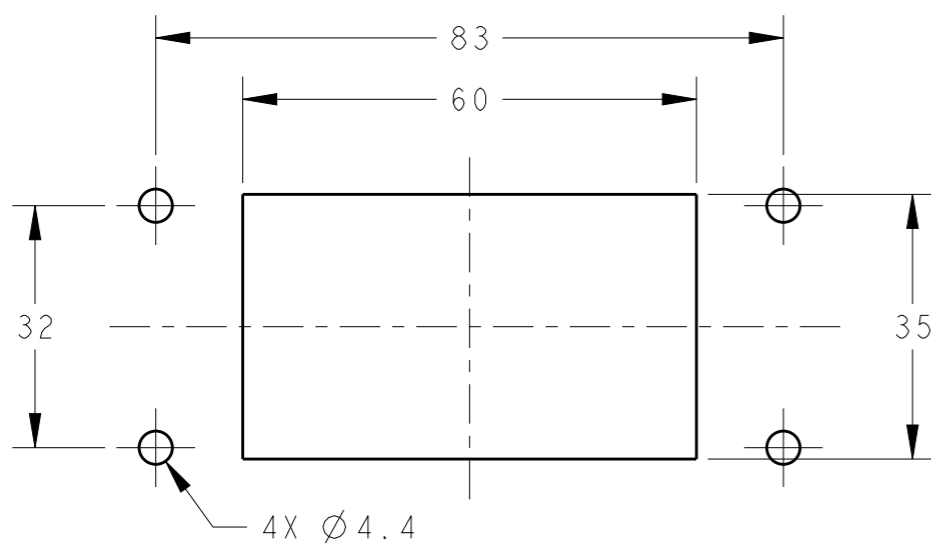

注释:
 1. 技术参数:
 下壳材料: 铝合金
 表面处理: 粉末涂层, 颜色见表格
 防护等级: IP65 (配合)

SCALE 1:2

PANEL CUT OUT

T1410104000-000	H10B-AGS	SILVER WHITE, OUTSIDE
T1410107000-000	H10B-AGS	RED, OUTSIDE
T1410101000-100	H10B-AGS	GREY, INSIDE AND OUTSIDE
T1410101000-000	H10B-AGS	GERY, OUTSIDE
PART NUMBER	DESCRIPTION	HOUSING COLOR AND TYPE

THIS DRAWING IS A CONTROLLED DOCUMENT.		DWN 25JUN2015 David Wang	 TE Connectivity	
DIMENSIONS: mm		CHK 25JUN2015 Chris Wang		
TOLERANCES UNLESS OTHERWISE SPECIFIED:		APVD 25JUN2015 Xiang Xu	NAME H10B-AGS	
0 PLC ±-		PRODUCT SPEC 108-137013	SIZE	
1 PLC ±-		APPLICATION SPEC 114-137013	CAGE CODE	
2 PLC ±-		WEIGHT	DRAWING NO	
3 PLC ±-		Customer Drawing	RESTRICTED TO	
4 PLC ±-			A300779	
ANGLES ±-			G-T141010X000X00	
FINISH			SCALE 1:1	
-			SHEET 1 OF 1	
-			REV B	