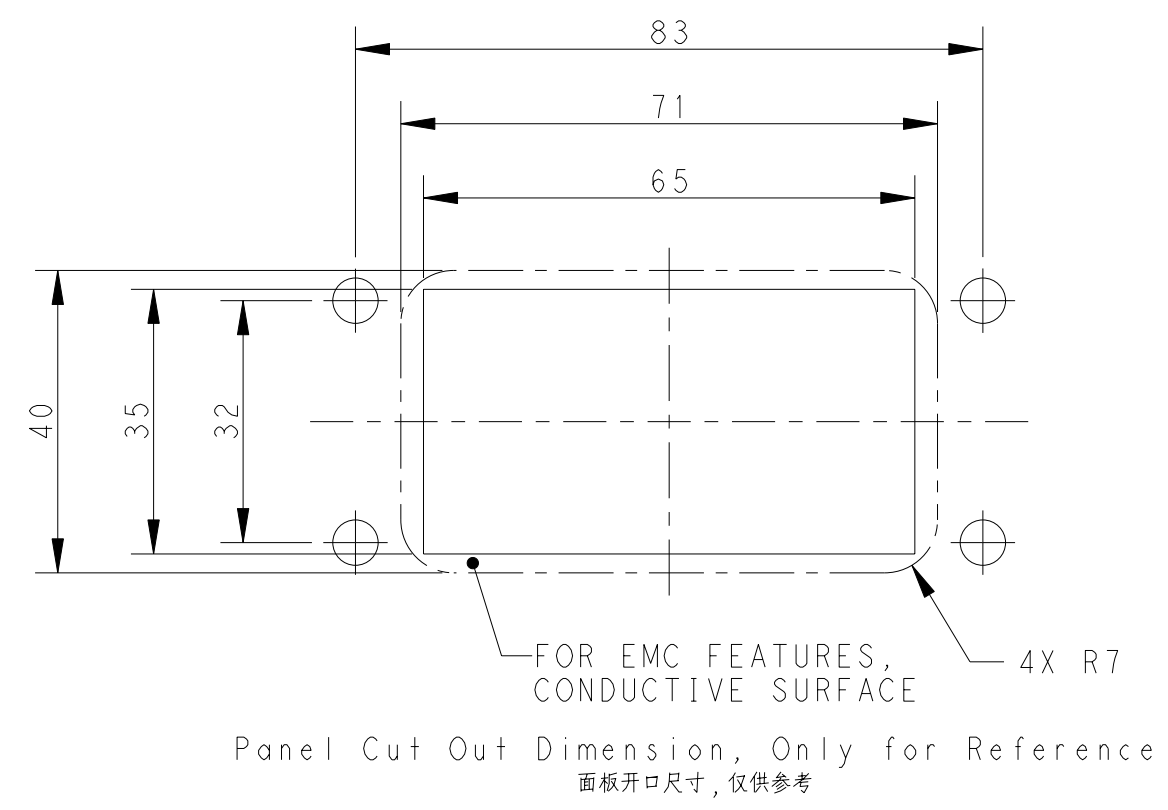

NOTES:
 1. TECHNICAL CHARACTERISTICS:
 HOUSING MATERIAL: DIE CAST ALUMINIUM ALLOY
 SURFACE: SEE TABLE
 DEGREE OF PROTECTION: IP68 (MATED)

注释
 1. 技术参数:
 壳体材料: 铝合金
 表面处理: 见表格
 防护等级: IP68 (配合)

T1932102000-009	H10BPR-AGC-EMC-C	H10BPR HOUSING, CENTER LOCKING, BULKHEAD MOUNTED, POWDER COATED, GREY H10BPR中部锁定开孔下壳 灰色
T1932101000-009	H10BPR-AGC-EMC-C	H10BPR HOUSING, CENTER LOCKING, BULKHEAD MOUNTED, POWDER COATED, SILVER WHITE H10BPR中部锁定开孔下壳 银白色
T1932100000-009	H10BPR-AGC-EMC-C	H10BPR HOUSING, CENTER LOCKING, BULKHEAD MOUNTED, POWDER COATED, BLACK H10BPR中部锁定开孔下壳 黑色
PART NUMBER 料号	DESCRIPTION 描述	

THIS DRAWING IS A CONTROLLED DOCUMENT.		DWN 14OCT2016 DAVID WANG	TE Connectivity	
DIMENSIONS: mm		CHK 14OCT2016 CHRIS WANG		
TOLERANCES UNLESS OTHERWISE SPECIFIED:		APVD 14OCT2016 XIANG XU	NAME H10BPR-AGC-EMC-C	
0 PLC ±-		PRODUCT SPEC	SIZE	
1 PLC ±-		108-137191	CAGE CODE	
2 PLC ±-		APPLICATION SPEC	DRAWING NO	
3 PLC ±-		114-137191	RESTRICTED TO	
4 PLC ±-		WEIGHT	A2	
ANGLES ±-		CUSTOMER DRAWING	SCALE 1:1	
FINISH		SCALE 1:1	SHEET 1 OF 1	
		REV B		