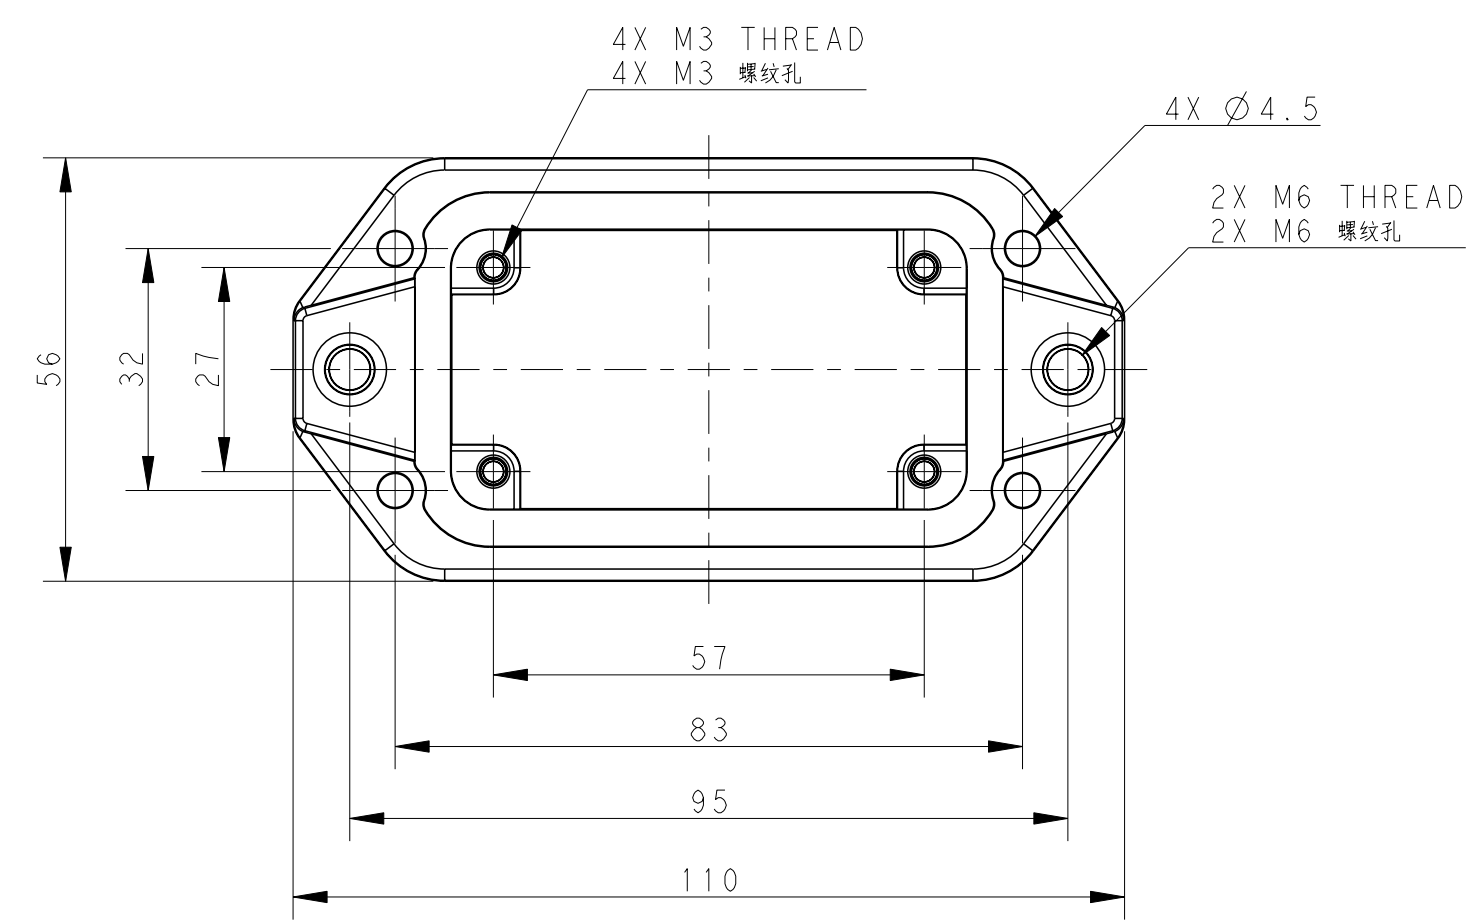

NOTES:
 1. TECHNICAL CHARACTERISTICS:
 HOUSING MATERIAL: DIE CAST ALUMINIUM ALLOY
 SURFACE: SEE TABLE
 DEGREE OF PROTECTION: IP68 (MATED)

注释
 1. 技术参数:
 壳体材料: 铝合金
 表面处理: 见表格
 防护等级: IP68 (配合)

T1932102000-009	H10BPR-AGC-EMC-C	H10BPR HOUSING, CENTER LOCKING, BULKHEAD MOUNTED, POWDER COATED, GREY H10BPR中部锁定开孔下壳 灰色
T1932101000-009	H10BPR-AGC-EMC-C	H10BPR HOUSING, CENTER LOCKING, BULKHEAD MOUNTED, POWDER COATED, SILVER WHITE H10BPR中部锁定开孔下壳 银白色
T1932100000-009	H10BPR-AGC-EMC-C	H10BPR HOUSING, CENTER LOCKING, BULKHEAD MOUNTED, POWDER COATED, BLACK H10BPR中部锁定开孔下壳 黑色
PART NUMBER 料号	DESCRIPTION 描述	

THIS DRAWING IS A CONTROLLED DOCUMENT.		DWN 14OCT2016 DAVID WANG	TE Connectivity	
DIMENSIONS: mm		CHK 14OCT2016 CHRIS WANG		
TOLERANCES UNLESS OTHERWISE SPECIFIED:		APVD 14OCT2016 XIANG XU	NAME H10BPR-AGC-EMC-C	
0 PLC ±-		PRODUCT SPEC	SIZE	
1 PLC ±-		108-137191	CAGE CODE	
2 PLC ±-		APPLICATION SPEC	DRAWING NO	
3 PLC ±-		114-137191	RESTRICTED TO	
4 PLC ±-		WEIGHT	A2	
ANGLES ±-		CUSTOMER DRAWING	SCALE 1:1	
FINISH		SCALE 1:1	SHEET 1 OF 1	
		REV B		