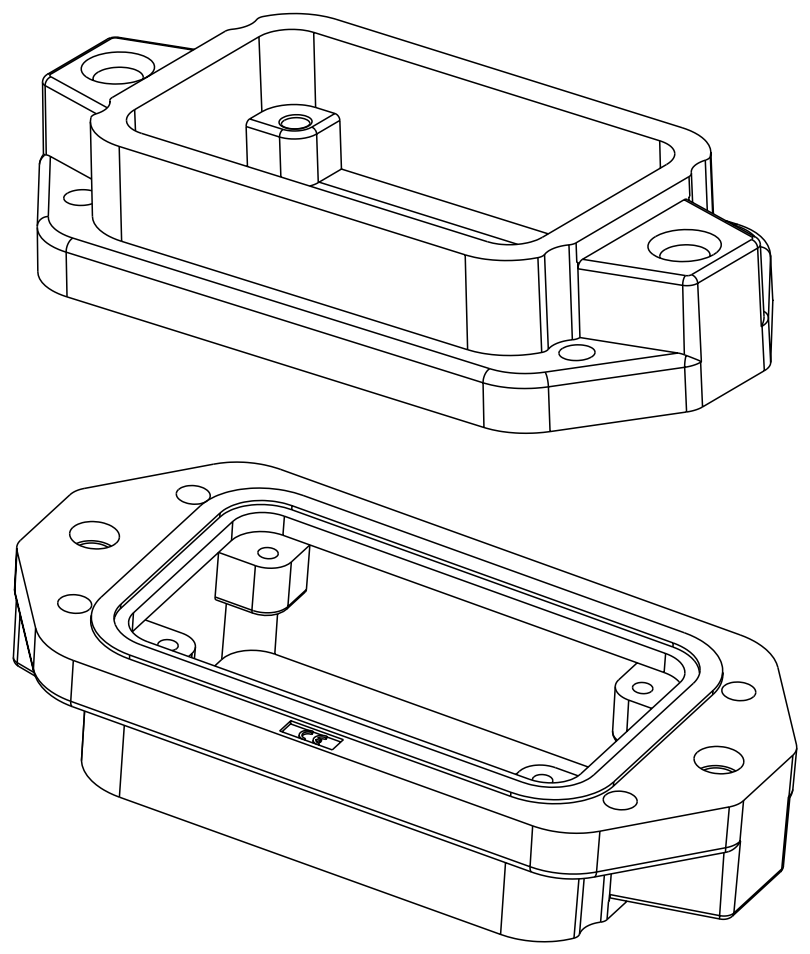

NOTES:
 1. TECHNICAL CHARACTERISTICS:
 HOUSING MATERIAL: DIE CAST ALUMINIUM ALLOY
 SURFACE: SEE TABLE
 DEGREE OF PROTECTION: IP68 (MATED)

注释
 1. 技术参数:
 壳体材料: 铝合金
 表面处理: 见表格
 防护等级: IP68 (配合)

T1932102000-009	H10BPR-AGC-EMC-C	H10BPR HOUSING, CENTER LOCKING, BULKHEAD MOUNTED, POWDER COATED, GREY H10BPR中部锁定开孔下壳 灰色
T1932101000-009	H10BPR-AGC-EMC-C	H10BPR HOUSING, CENTER LOCKING, BULKHEAD MOUNTED, POWDER COATED, SILVER WHITE H10BPR中部锁定开孔下壳 银白色
T1932100000-009	H10BPR-AGC-EMC-C	H10BPR HOUSING, CENTER LOCKING, BULKHEAD MOUNTED, POWDER COATED, BLACK H10BPR中部锁定开孔下壳 黑色
PART NUMBER 料号	DESCRIPTION 描述	

THIS DRAWING IS A CONTROLLED DOCUMENT.		DWN 14OCT2016 DAVID WANG	TE Connectivity	
DIMENSIONS: mm		CHK 14OCT2016 CHRIS WANG		
TOLERANCES UNLESS OTHERWISE SPECIFIED:		APVD 14OCT2016 XIANG XU	NAME H10BPR-AGC-EMC-C	
0 PLC ±-		PRODUCT SPEC	SIZE	
1 PLC ±-		108-137191	CAGE CODE	
2 PLC ±-		APPLICATION SPEC	DRAWING NO	
3 PLC ±-		114-137191	RESTRICTED TO	
4 PLC ±-		WEIGHT	A2	
ANGLES ±-		CUSTOMER DRAWING	SCALE 1:1	
FINISH		SCALE 1:1	SHEET 1 OF 1	
		REV B		