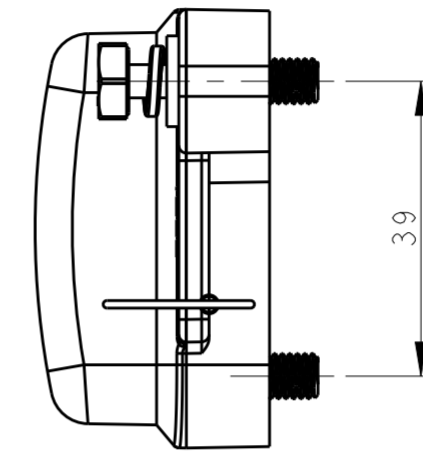

LOOP SIZE DEFAULT VALUE DIA. \varnothing 18,
 UNLESS HAVE SPECIAL REQUIREMENT.
 套圈大小默认值直径是 \varnothing 18, 除非有特别要求.

NOTES:
 1. TECHNICAL CHARACTERISTICS:
 COVER MATERIAL: DIE CAST ALUMINIUM ALLOY
 SURFACE TREATMENT: SEE TABLE

注释
 1. 技术参数:
 壳体材料: 铝合金
 表面处理: 见表格

T1990100000-009	H10BPR-KDBM-EMC-C	H10BPR HOUSING METAL PROTECTION COVER, DIAGONAL LOCKING, NYLON ROPE, PASSIVATION+POWDER COATED, BLACK / H10BPR对角锁定金属保护盖, 尼龙绳, 钝化+黑色粉末喷涂
PART NUMBER	PART DESCRIPTION	
料号	描述	

THIS DRAWING IS A CONTROLLED DOCUMENT.		DWN 22OCT2016 DAVID.WANG	TE Connectivity NAME H10BPR-KDBM-EMC-C			
DIMENSIONS:		CHK 22OCT2016 CHRIS.WANG				
mm		APVD 22OCT2016 XIANG.XU				
TOLERANCES UNLESS OTHERWISE SPECIFIED:		PRODUCT SPEC	SIZE	CAGE CODE	DRAWING NO	RESTRICTED TO
0 PLC	±	-	A2	-	G-T1990100000009	-
1 PLC	±	-	SCALE	1:1	SHEET	OF
2 PLC	±	-	CUSTOMER DRAWING		1	1
3 PLC	±	-				REV
4 PLC	±	-				A1
ANGLES	±	-				
FINISH	-	-				