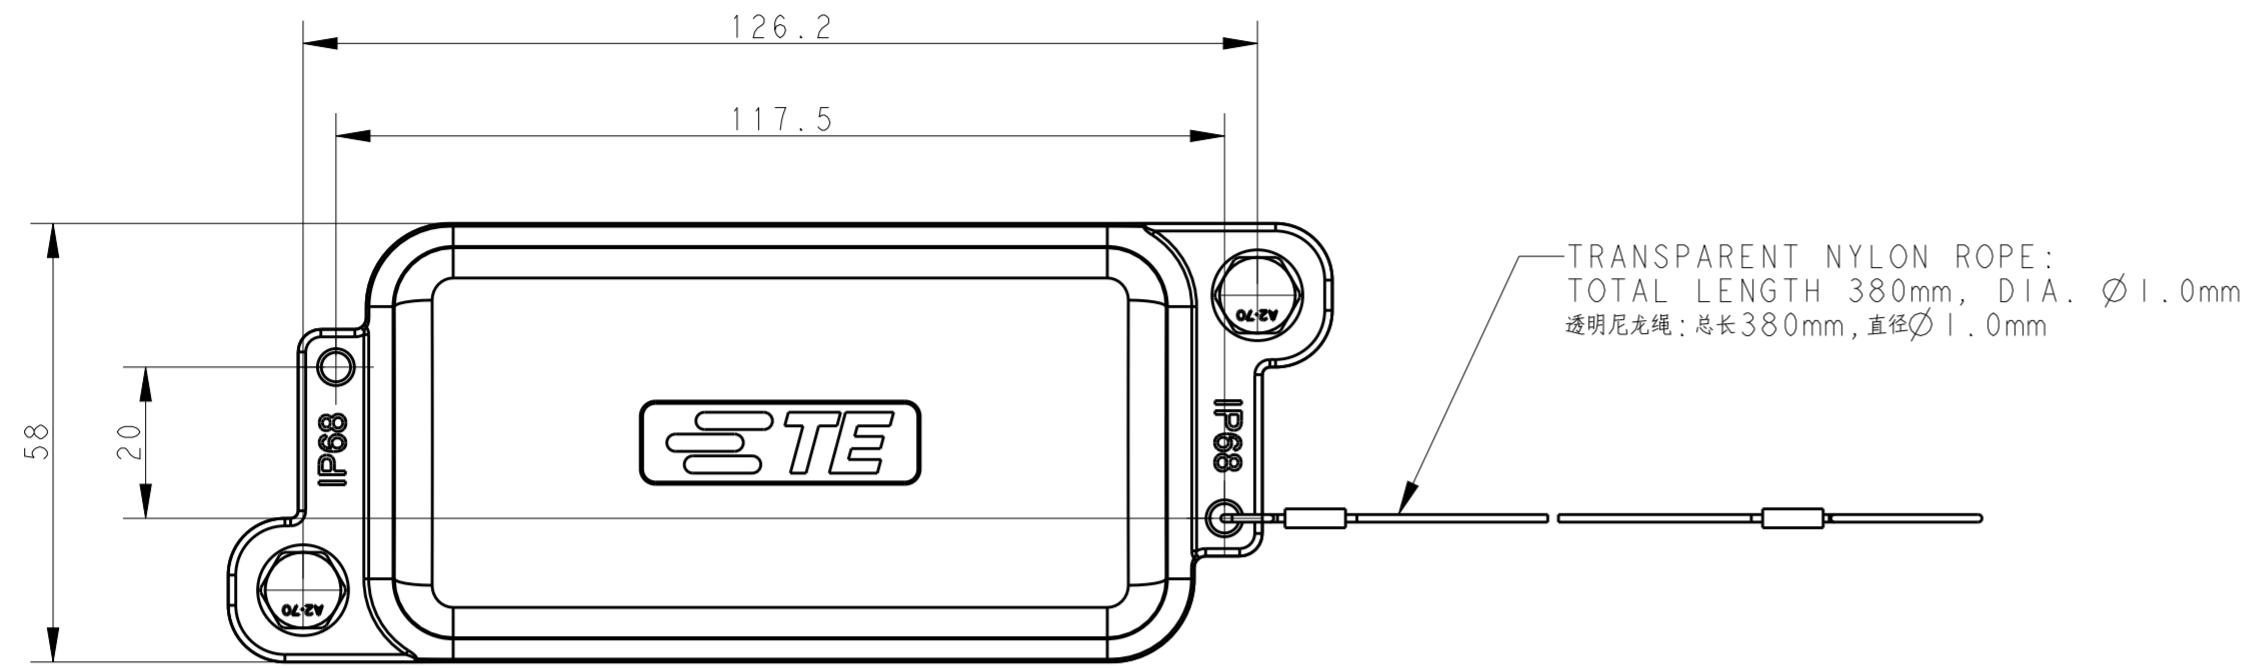

LOOP SIZE DEFAULT VALUE DIA. \varnothing 18,
 UNLESS HAVE SPECIAL REQUIREMENT.
 套圈大小默认值直径是 \varnothing 18, 除非有特别要求.

NOTES:
 1. TECHNICAL CHARACTERISTICS:
 COVER MATERIAL: DIE CAST ALUMINIUM ALLOY
 SURFACE TREATMENT: SEE TABLE

注释
 1. 技术参数:
 壳体材料: 铝合金
 表面处理: 见表格

T1990100000-009	H10BPR-KDBM-EMC-C	H10BPR HOUSING METAL PROTECTION COVER, DIAGONAL LOCKING, NYLON ROPE, PASSIVATION+POWDER COATED, BLACK / H10BPR对角锁定金属保护盖, 尼龙绳, 钝化+黑色粉末喷涂
PART NUMBER	PART DESCRIPTION	
料号	描述	

THIS DRAWING IS A CONTROLLED DOCUMENT.		DWN 22OCT2016 DAVID.WANG	TE Connectivity NAME H10BPR-KDBM-EMC-C			
DIMENSIONS:		CHK 22OCT2016 CHRIS.WANG				
mm		APVD 22OCT2016 XIANG.XU				
TOLERANCES UNLESS OTHERWISE SPECIFIED:		PRODUCT SPEC	SIZE	CAGE CODE	DRAWING NO	RESTRICTED TO
0 PLC	±	-	A2	-	G-T1990100000009	-
1 PLC	±	-	SCALE	1:1	SHEET	OF
2 PLC	±	-	CUSTOMER DRAWING		1	1
3 PLC	±	-				REV
4 PLC	±	-				A1
ANGLES	±	-				
FINISH	-	-				