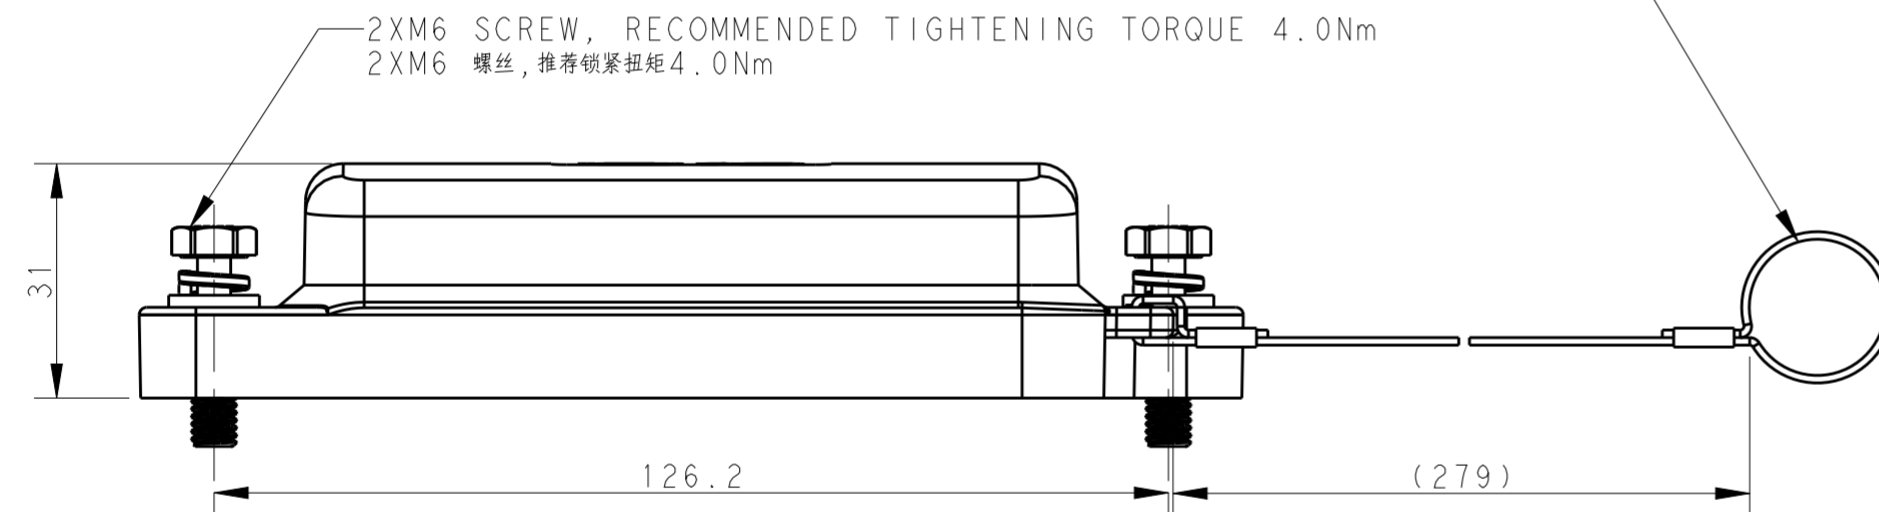

LOOP SIZE DEFAULT VALUE DIA. \varnothing 18,
 UNLESS HAVE SPECIAL REQUIREMENT.
 套圈大小默认值直径是 \varnothing 18, 除非有特别要求.

NOTES:
 1. TECHNICAL CHARACTERISTICS:
 COVER MATERIAL: DIE CAST ALUMINIUM ALLOY
 SURFACE TREATMENT: SEE TABLE

注释
 1. 技术参数:
 壳体材料: 铝合金
 表面处理: 见表格

T1990100000-009	H10BPR-KDBM-EMC-C	H10BPR HOUSING METAL PROTECTION COVER, DIAGONAL LOCKING, NYLON ROPE, PASSIVATION+POWDER COATED, BLACK / H10BPR对角锁定金属保护盖, 尼龙绳, 钝化+黑色粉末喷涂
PART NUMBER	PART DESCRIPTION	
料号	描述	

THIS DRAWING IS A CONTROLLED DOCUMENT.		DWN 22OCT2016 DAVID.WANG	TE Connectivity NAME H10BPR-KDBM-EMC-C			
DIMENSIONS:		CHK 22OCT2016 CHRIS.WANG				
mm		APVD 22OCT2016 XIANG.XU				
TOLERANCES UNLESS OTHERWISE SPECIFIED:		PRODUCT SPEC	SIZE	CAGE CODE	DRAWING NO	RESTRICTED TO
0 PLC	±	-	A2	-	G-T1990100000009	-
1 PLC	±	-	SCALE	1:1	SHEET	OF
2 PLC	±	-	CUSTOMER DRAWING		1	1
3 PLC	±	-				REV
4 PLC	±	-				A1
ANGLES	±	-				
FINISH	-	-				