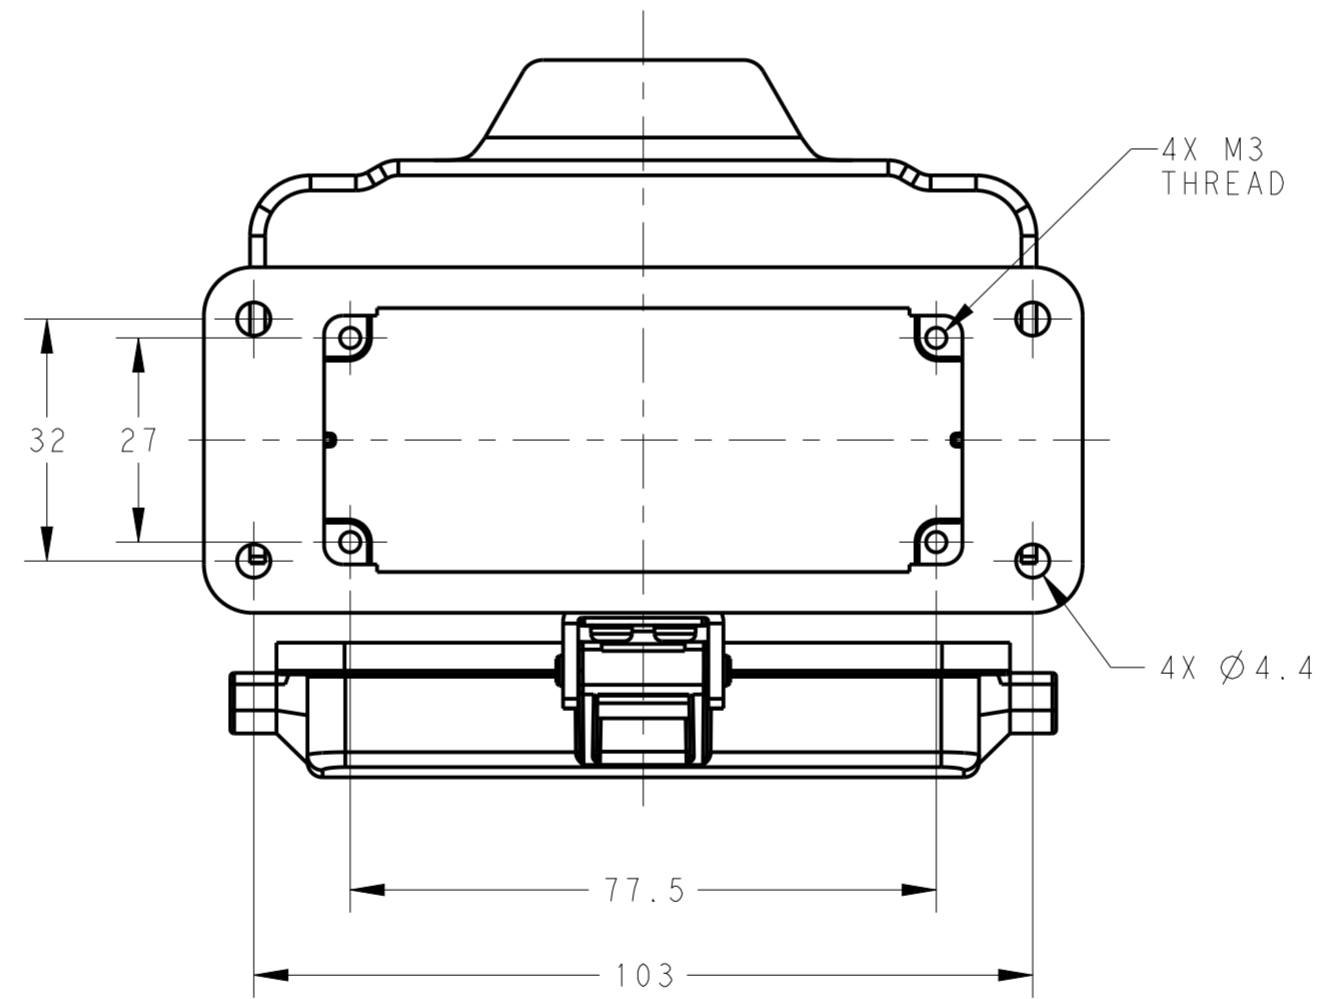

NOTES:
 1. TECHNICAL CHARACTERISTICS:
 HOUSING MATERIAL: DIE CAST ALUMINIUM ALLOY
 SURFACE: POWDER COATED, GREY
 DEGREE OF PROTECTION: IP65 (MATED)

注释:
 1. 技术参数:
 下壳材料: 铝合金
 表面处理: 粉末涂层, 灰色
 防护等级: IP65 (配合)

T1510163000-000	H16B-AD-LB
PART NUMBER	DESCRIPTION

THIS DRAWING IS A CONTROLLED DOCUMENT.		DWN David Wang 25JUN2015	STE TE Connectivity	
		CHK Chris Wang 25JUN2015		
		APVD Xiang Xu 25JUN2015	NAME H16B-AD-LB	
DIMENSIONS: mm		PRODUCT SPEC 108-137013	SIZE CAGE CODE DRAWING NO RESTRICTED TO	
TOLERANCES UNLESS OTHERWISE SPECIFIED:		APPLICATION SPEC 114-137013	A200779 C-T1510163000000	
MATERIAL		WEIGHT	SCALE 1:1 SHEET 1 OF 1 REV B	
		Customer Drawing		