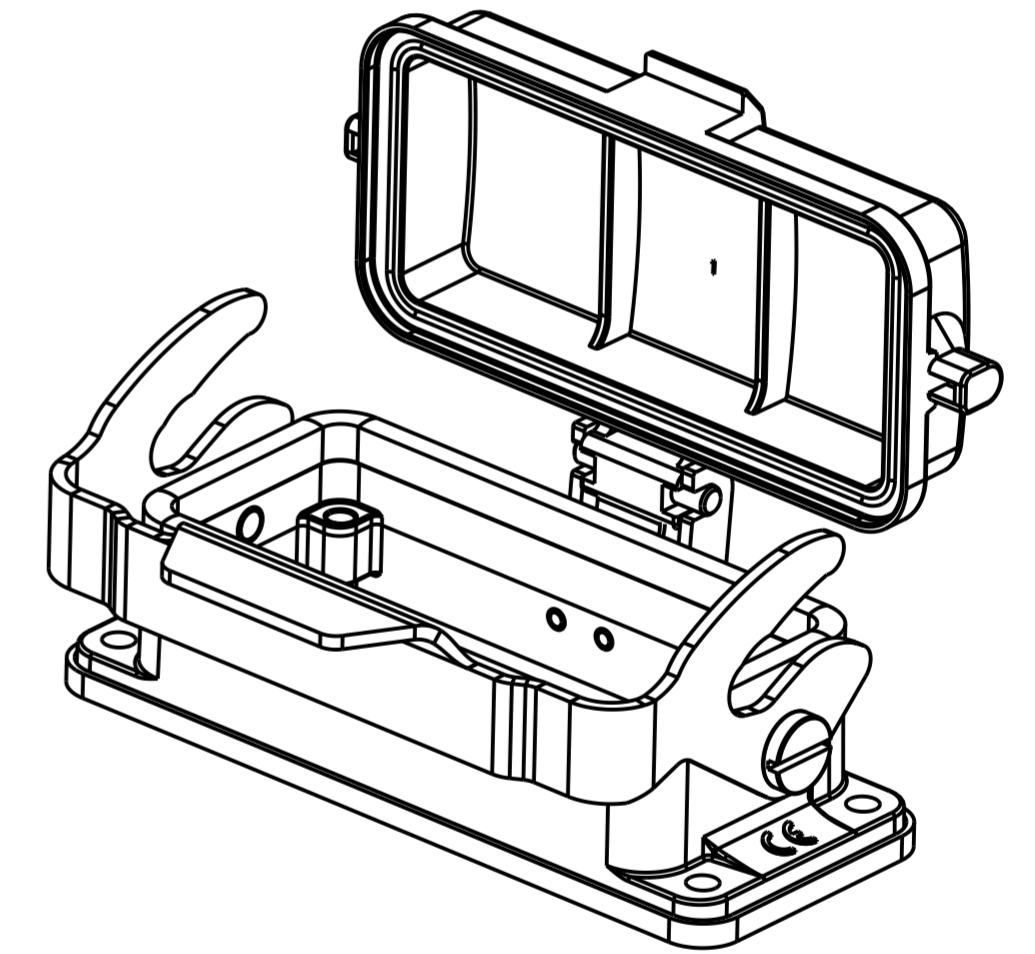

NOTES:
 1. TECHNICAL CHARACTERISTICS:
 HOUSING MATERIAL: DIE CAST ALUMINIUM ALLOY
 SURFACE: POWDER COATED, GREY
 DEGREE OF PROTECTION: IP65 (MATED)

注释:
 1. 技术参数:
 下壳材料: 铝合金
 表面处理: 粉末涂层, 灰色
 防护等级: IP65 (配合)

T1510163000-000	H16B-AD-LB
PART NUMBER	DESCRIPTION

THIS DRAWING IS A CONTROLLED DOCUMENT.		DWN David Wang 25JUN2015	STE TE Connectivity	
		CHK Chris Wang 25JUN2015		
		APVD Xiang Xu 25JUN2015	NAME H16B-AD-LB	
DIMENSIONS: mm		PRODUCT SPEC 108-137013	SIZE CAGE CODE DRAWING NO RESTRICTED TO	
TOLERANCES UNLESS OTHERWISE SPECIFIED:		APPLICATION SPEC 114-137013	A200779 C-T1510163000000	
MATERIAL		WEIGHT	SCALE 1:1 SHEET 1 OF 1 REV B	
		Customer Drawing		