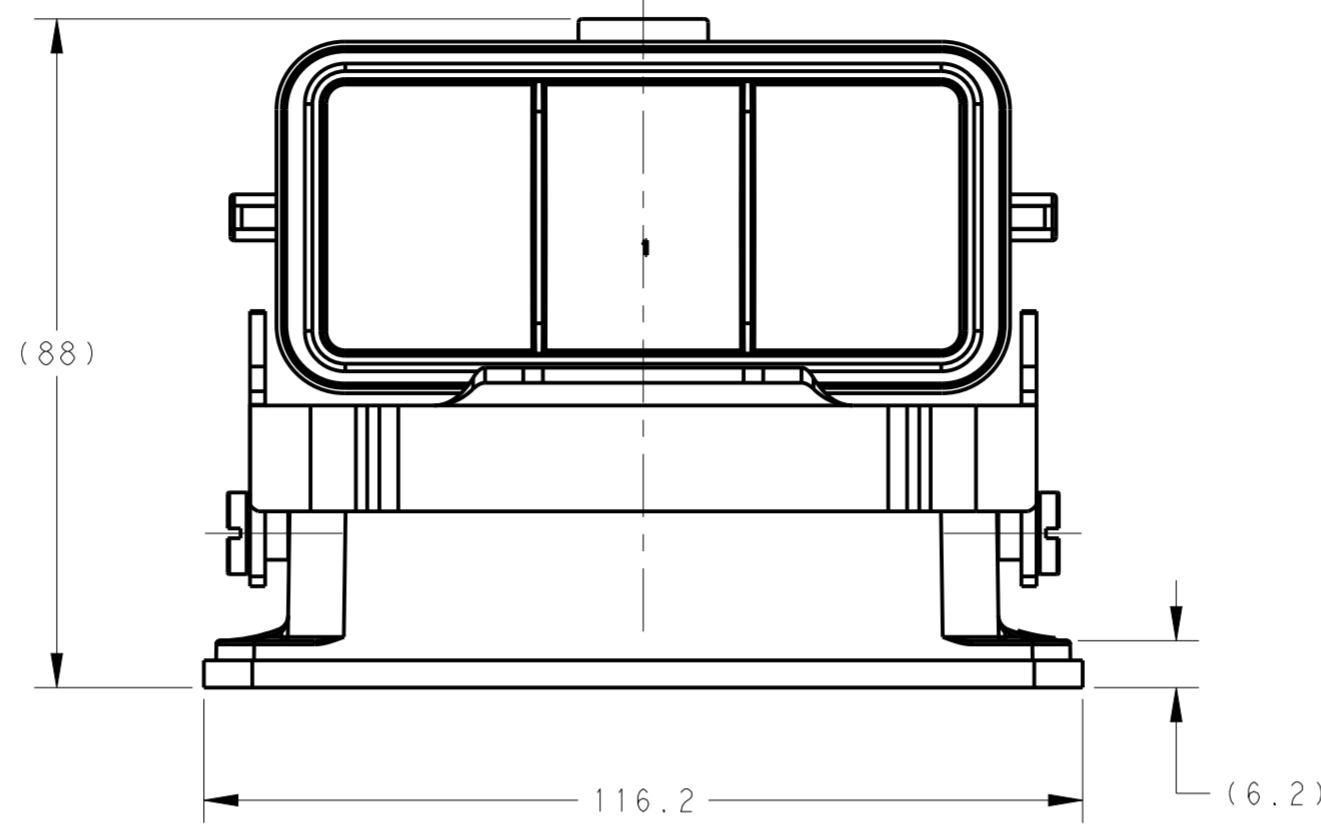

NOTES:
 1. TECHNICAL CHARACTERISTICS:
 HOUSING MATERIAL: DIE CAST ALUMINIUM ALLOY
 SURFACE: POWDER COATED, GREY
 DEGREE OF PROTECTION: IP65 (MATED)

注释:
 1. 技术参数:
 下壳材料: 铝合金
 表面处理: 粉末涂层, 灰色
 防护等级: IP65 (配合)

T1510163000-000	H16B-AD-LB
PART NUMBER	DESCRIPTION

THIS DRAWING IS A CONTROLLED DOCUMENT.		DWN David Wang 25JUN2015	STE TE Connectivity	
		CHK Chris Wang 25JUN2015		
		APVD Xiang Xu 25JUN2015	NAME H16B-AD-LB	
DIMENSIONS: mm		PRODUCT SPEC 108-137013	SIZE CAGE CODE DRAWING NO RESTRICTED TO	
TOLERANCES UNLESS OTHERWISE SPECIFIED:		APPLICATION SPEC 114-137013	A200779 C-T1510163000000	
MATERIAL		WEIGHT	SCALE 1:1 SHEET 1 OF 1 REV B	
		Customer Drawing		