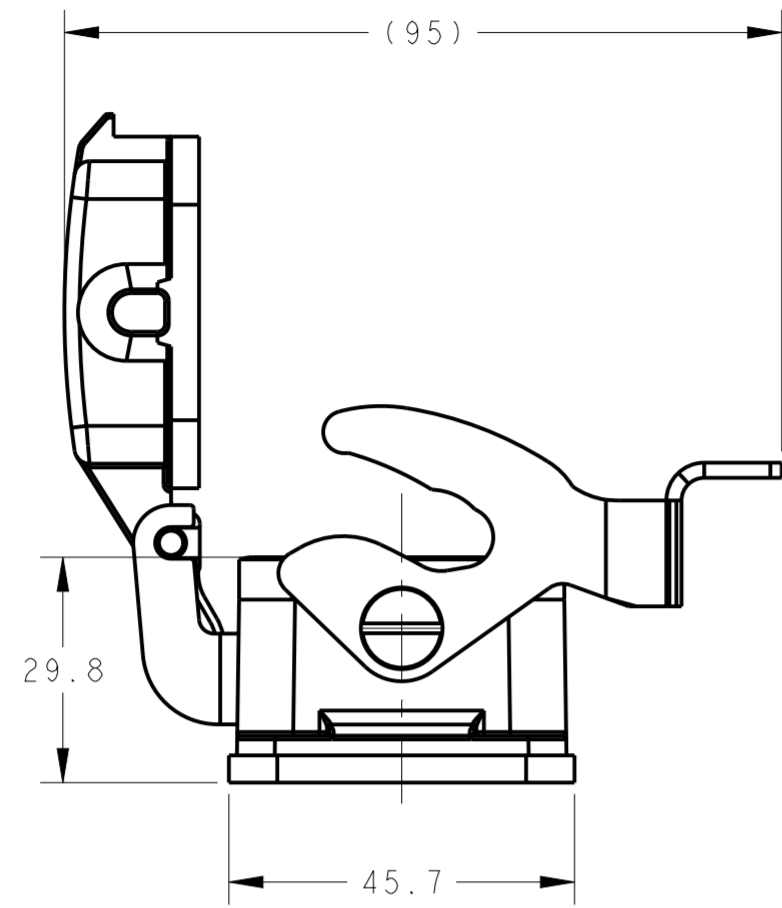

NOTES:
 1. TECHNICAL CHARACTERISTICS:
 HOUSING MATERIAL: DIE CAST ALUMINIUM ALLOY
 SURFACE: POWDER COATED, GREY
 DEGREE OF PROTECTION: IP65 (MATED)

注释:
 1. 技术参数:
 下壳材料: 铝合金
 表面处理: 粉末涂层, 灰色
 防护等级: IP65 (配合)

T1510163000-000	H16B-AD-LB
PART NUMBER	DESCRIPTION

THIS DRAWING IS A CONTROLLED DOCUMENT.		DWN David Wang 25JUN2015	STE TE Connectivity	
		CHK Chris Wang 25JUN2015		
		APVD Xiang Xu 25JUN2015	NAME H16B-AD-LB	
DIMENSIONS: mm		PRODUCT SPEC 108-137013	SIZE CAGE CODE DRAWING NO RESTRICTED TO	
TOLERANCES UNLESS OTHERWISE SPECIFIED:		APPLICATION SPEC 114-137013	A200779 C-T1510163000000	
MATERIAL		WEIGHT	SCALE 1:1 SHEET 1 OF 1 REV B	
		Customer Drawing		