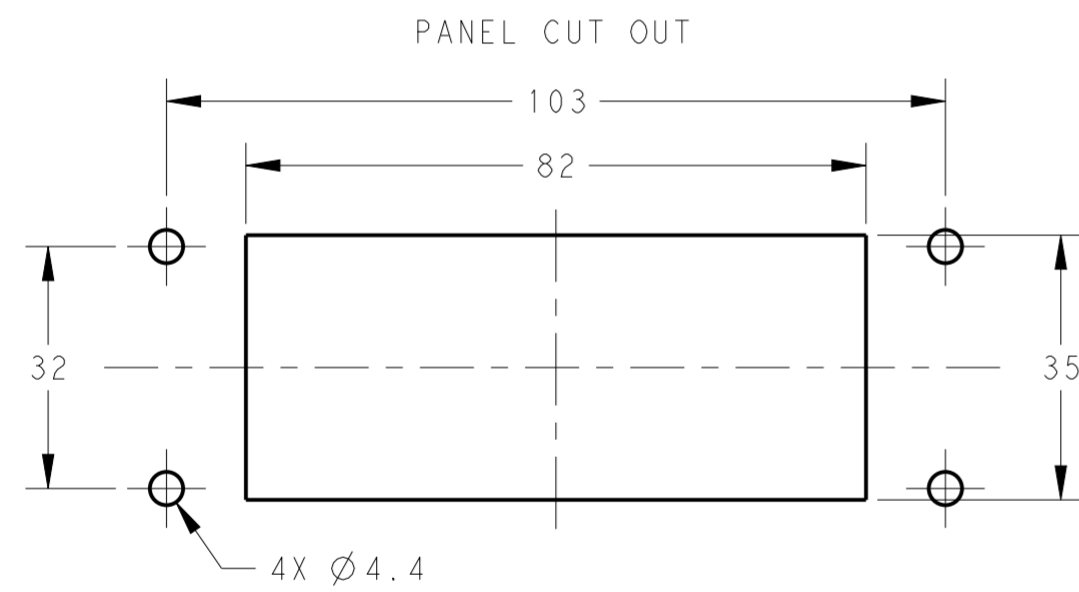

T1510163000-000	H16B-AD-LB
PART NUMBER	DESCRIPTION

THIS DRAWING IS A CONTROLLED DOCUMENT.		DWN David Wang 25JUN2015	STE TE Connectivity	
		CHK Chris Wang 25JUN2015		
		APVD Xiang Xu 25JUN2015	NAME H16B-AD-LB	
DIMENSIONS: mm		PRODUCT SPEC 108-137013	SIZE CAGE CODE DRAWING NO RESTRICTED TO	
TOLERANCES UNLESS OTHERWISE SPECIFIED:		APPLICATION SPEC 114-137013	A200779 C-T1510163000000	
MATERIAL		WEIGHT	SCALE 1:1 SHEET 1 OF 1 REV B	
		Customer Drawing		