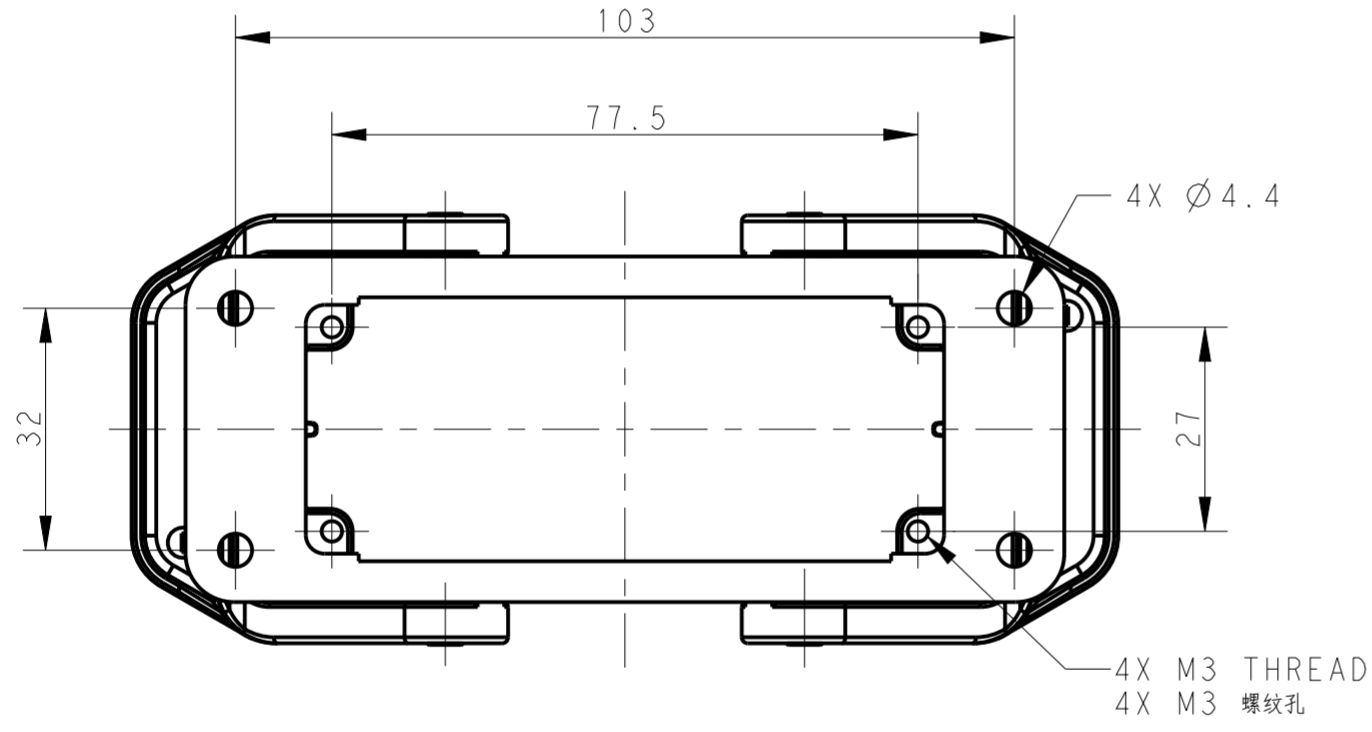

NOTES:  
 1. TECHNICAL CHARACTERISTICS:  
 HOUSING MATERIAL: DIE CAST ALUMINIUM ALLOY  
 HOUSING SURFACE: POWDER COATED, GREY  
 DEGREE OF PROTECTION: IP65 (MATED)

注释:  
 1. 技术参数:  
 下壳材料: 铝合金  
 下壳表面处理: 灰色粉末涂层  
 防护等级: IP65(配合)

TI410160000-000	H16B-AG-SL	H16B HOUSING, BULKHEAD MOUNTED, PLASTIC DOUBLE LOCKING POWDER COATED, GREY H16B下壳, 开孔安装, 塑料双扣, 灰色粉末喷涂
PART NUMBER 零件料号		PART DESCRIPTION 零件描述

THIS DRAWING IS A CONTROLLED DOCUMENT.		DWN 06APR2017 DAVID WANG	<b>STE</b> TE Connectivity	
		CHK 06APR2017 CHRIS WANG		
		APVD 06APR2017 XIANG XU	NAME H16B-AG-SL	
DIMENSIONS: mm		PRODUCT SPEC 108-137018	SIZE CAGE CODE DRAWING NO	
TOLERANCES UNLESS OTHERWISE SPECIFIED: 0 PLC ± 1 PLC ± 2 PLC ± 3 PLC ± 4 PLC ± ANGLES ± FINISH		APPLICATION SPEC 114-137018	RESTRICTED TO	
MATERIAL		WEIGHT	SCALE 1:1 SHEET 1 OF 1 REV B	
		CUSTOMER DRAWING		