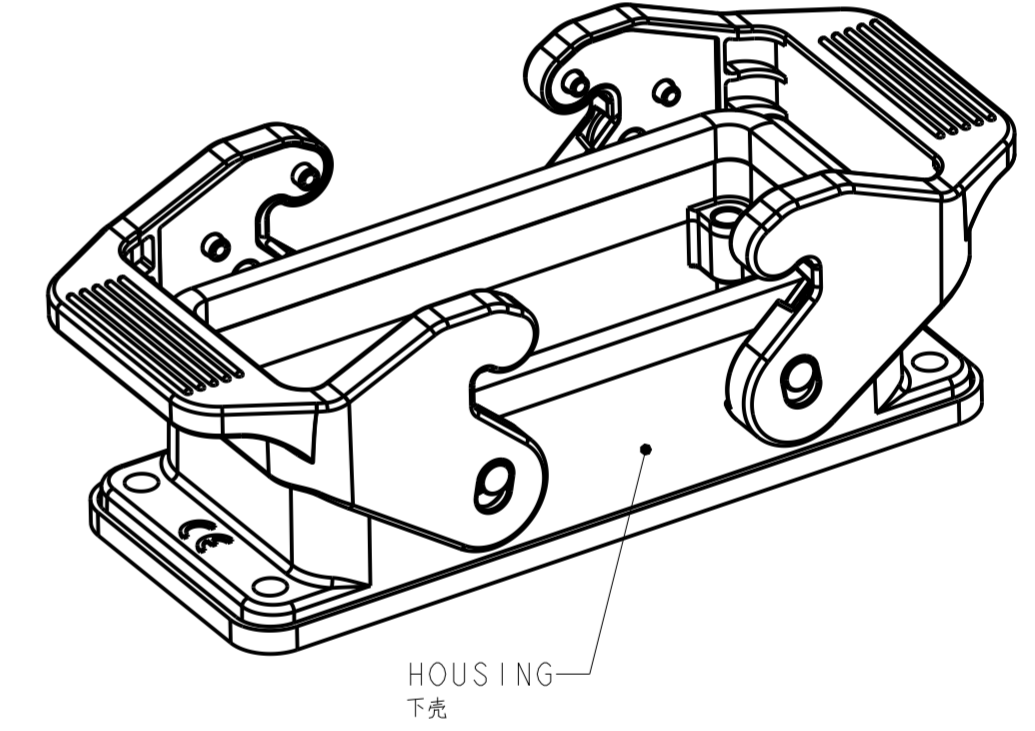

NOTES:  
 1. TECHNICAL CHARACTERISTICS:  
 HOUSING MATERIAL: DIE CAST ALUMINIUM ALLOY  
 HOUSING SURFACE: POWDER COATED, GREY  
 DEGREE OF PROTECTION: IP65 (MATED)

注释:  
 1. 技术参数:  
 下壳材料: 铝合金  
 下壳表面处理: 灰色粉末涂层  
 防护等级: IP65(配合)

TI410160000-000	H16B-AG-SL	H16B HOUSING, BULKHEAD MOUNTED, PLASTIC DOUBLE LOCKING POWDER COATED, GREY H16B下壳, 开孔安装, 塑料双扣, 灰色粉末喷涂
PART NUMBER 零件料号		PART DESCRIPTION 零件描述

THIS DRAWING IS A CONTROLLED DOCUMENT.		DWN 06APR2017 DAVID WANG	<b>STE</b> TE Connectivity	
		CHK 06APR2017 CHRIS WANG		
		APVD 06APR2017 XIANG XU	NAME H16B-AG-SL	
DIMENSIONS: mm		PRODUCT SPEC 108-137018	SIZE CAGE CODE DRAWING NO	
TOLERANCES UNLESS OTHERWISE SPECIFIED: 0 PLC ± 1 PLC ± 2 PLC ± 3 PLC ± 4 PLC ± ANGLES ± FINISH		APPLICATION SPEC 114-137018	RESTRICTED TO	
MATERIAL		WEIGHT	SCALE 1:1 SHEET 1 OF 1 REV B	
		CUSTOMER DRAWING		