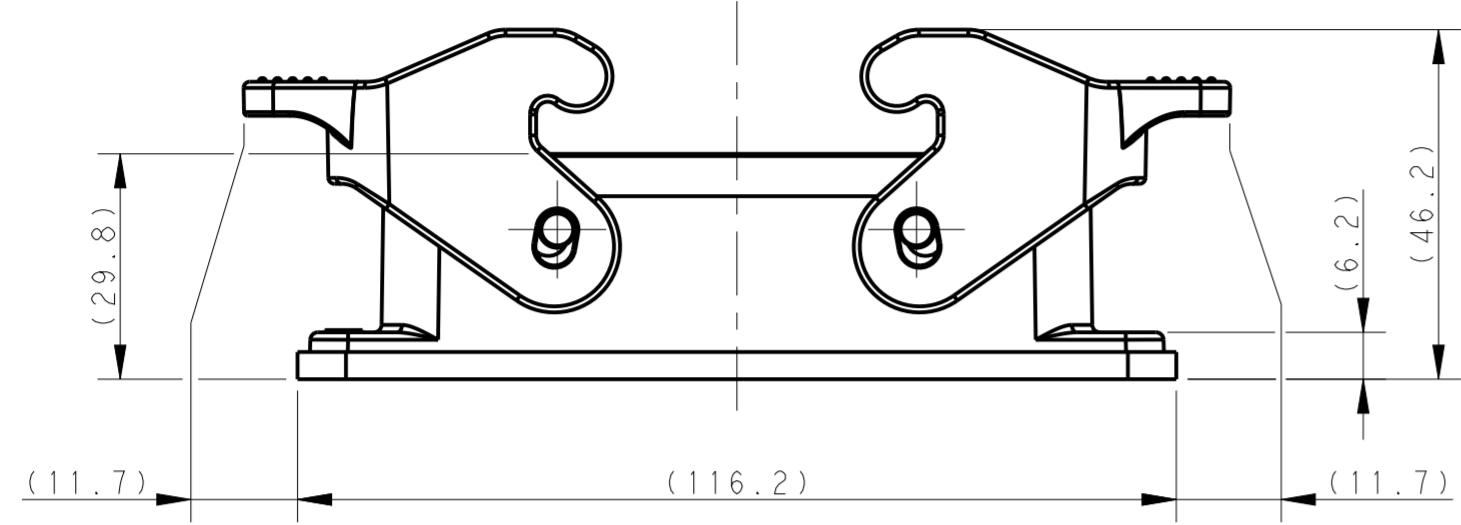

NOTES:  
 1. TECHNICAL CHARACTERISTICS:  
 HOUSING MATERIAL: DIE CAST ALUMINIUM ALLOY  
 HOUSING SURFACE: POWDER COATED, GREY  
 DEGREE OF PROTECTION: IP65 (MATED)

注释:  
 1. 技术参数:  
 下壳材料: 铝合金  
 下壳表面处理: 灰色粉末涂层  
 防护等级: IP65(配合)

TI410160000-000	H16B-AG-SL	H16B HOUSING, BULKHEAD MOUNTED, PLASTIC DOUBLE LOCKING POWDER COATED, GREY H16B下壳, 开孔安装, 塑料双扣, 灰色粉末喷涂
PART NUMBER 零件料号		PART DESCRIPTION 零件描述

THIS DRAWING IS A CONTROLLED DOCUMENT.		DWN 06APR2017 DAVID WANG	<b>STE</b> TE Connectivity	
		CHK 06APR2017 CHRIS WANG		
		APVD 06APR2017 XIANG XU	NAME H16B-AG-SL	
DIMENSIONS: mm		PRODUCT SPEC 108-137018	SIZE CAGE CODE DRAWING NO	
TOLERANCES UNLESS OTHERWISE SPECIFIED: 0 PLC ± 1 PLC ± 2 PLC ± 3 PLC ± 4 PLC ± ANGLES ± FINISH		APPLICATION SPEC 114-137018	RESTRICTED TO	
MATERIAL		WEIGHT	SCALE 1:1 SHEET 1 OF 1 REV B	
		CUSTOMER DRAWING		