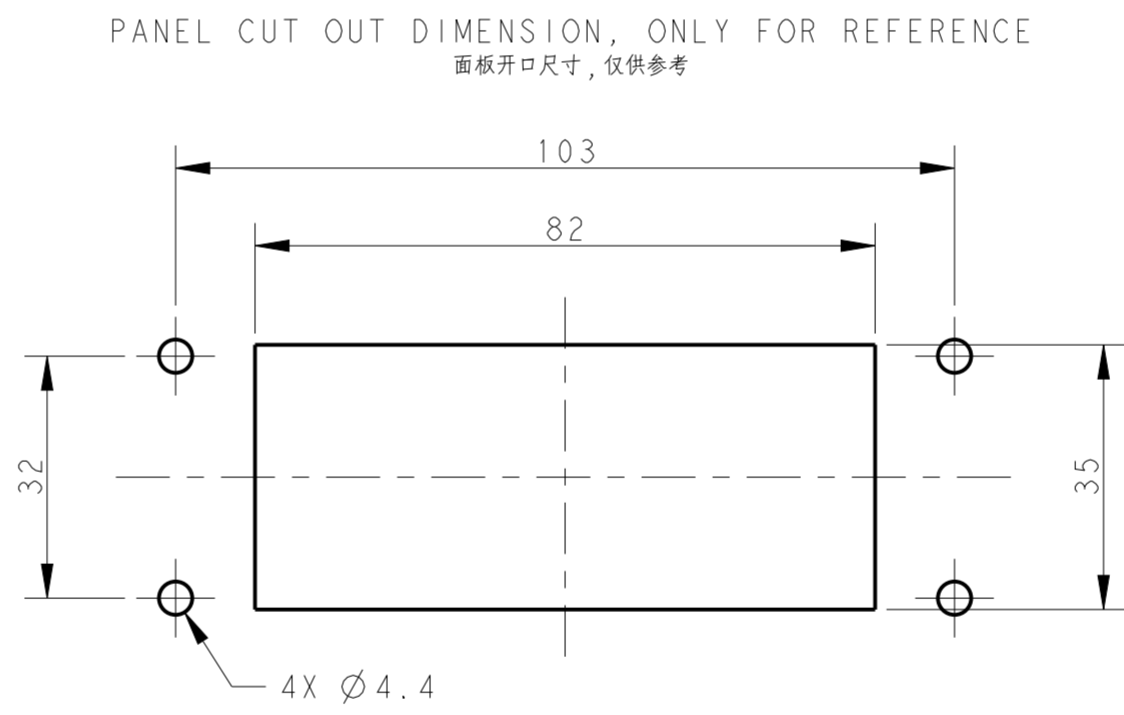

TI410160000-000	H16B-AG-SL	H16B HOUSING, BULKHEAD MOUNTED, PLASTIC DOUBLE LOCKING POWDER COATED, GREY H16B下壳, 开孔安装, 塑料双扣, 灰色粉末喷涂
PART NUMBER 零件料号		PART DESCRIPTION 零件描述

THIS DRAWING IS A CONTROLLED DOCUMENT.		DWN 06APR2017 DAVID WANG	<b>STE</b> TE Connectivity	
		CHK 06APR2017 CHRIS WANG		
		APVD 06APR2017 XIANG XU	NAME H16B-AG-SL	
DIMENSIONS: mm		PRODUCT SPEC 108-137018	SIZE CAGE CODE DRAWING NO	
TOLERANCES UNLESS OTHERWISE SPECIFIED: 0 PLC ± 1 PLC ± 2 PLC ± 3 PLC ± 4 PLC ± ANGLES ± FINISH		APPLICATION SPEC 114-137018	RESTRICTED TO	
MATERIAL		WEIGHT	SCALE 1:1 SHEET 1 OF 1 REV B	
		CUSTOMER DRAWING		