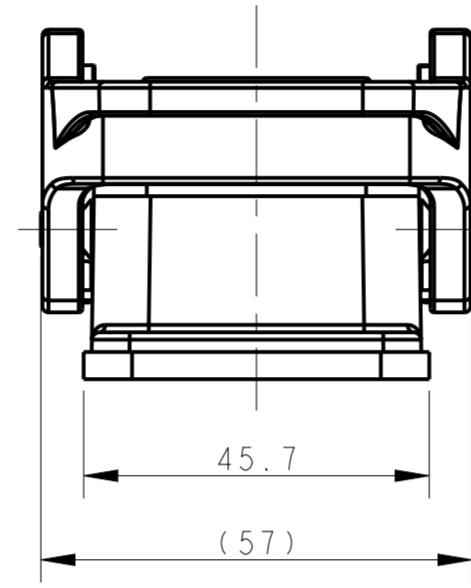

THIS DRAWING IS UNPUBLISHED. RELEASED FOR PUBLICATION 20
© COPYRIGHT 20 BY - ALL RIGHTS RESERVED.

REVISIONS				
P	LTR	DESCRIPTION	DATE	APVD
A		INITIAL RELEASE	06APR2017	DW CW
B		ECR-20-014388	07DEC2020	WOR CW

NOTES:
1. TECHNICAL CHARACTERISTICS:
HOUSING MATERIAL: DIE CAST ALUMINIUM ALLOY
HOUSING SURFACE: POWDER COATED, GREY
DEGREE OF PROTECTION: IP65 (MATED)

注释:
1. 技术参数:
下壳材料: 铝合金
下壳表面处理: 灰色粉末涂层
防护等级: IP65(配合)