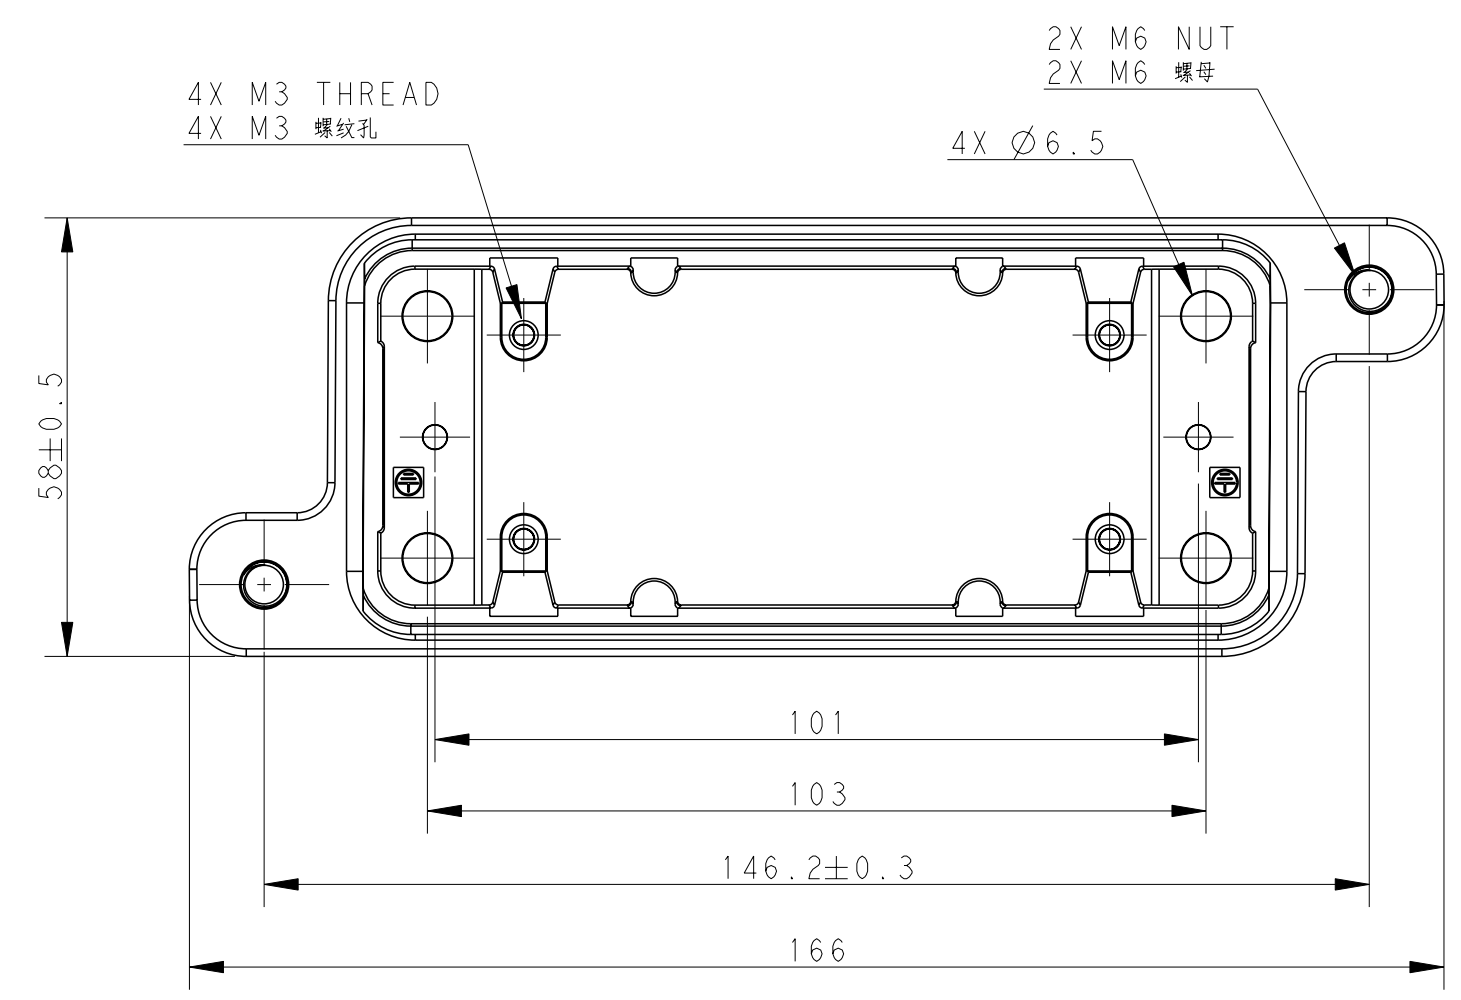

NOTES:
 1. TECHNICAL CHARACTERISTICS:
 HOUSING MATERIAL: DIE CAST ALUMINIUM ALLOY
 SURFACE: SEE TABLE
 DEGREE OF PROTECTION: IP68 (MATED)

注释:
 1. 技术参数:
 壳体材料: 铝合金
 表面处理: 见表格
 防护等级: IP68 (配合)

Panel Cut Out Dimension, Only for Reference
 面板开口尺寸, 仅供参考

T1930162000-009	H16BPR-AG-EMC-C	H16BPR HOUSING, DIAGONAL LOCKING, BULKHEAD MOUNTED, POWDER COATED, GREY H16BPR 对角锁定开孔下壳 灰色
T1930161000-009	H16BPR-AG-EMC-C	H16BPR HOUSING, DIAGONAL LOCKING, BULKHEAD MOUNTED, POWDER COATED, SILVER WHITE H16BPR 对角锁定开孔下壳 银白色
T1930160000-009	H16BPR-AG-EMC-C	H16BPR HOUSING, DIAGONAL LOCKING, BULKHEAD MOUNTED, POWDER COATED, BLACK H16BPR 对角锁定开孔下壳 黑色
PART NUMBER 料号	PART DESCRIPTION 描述	

THIS DRAWING IS A CONTROLLED DOCUMENT.		DWN 24AUG2016 DAVID WANG	TE Connectivity	
DIMENSIONS: mm		CHK 24AUG2016 CHRIS WANG		
TOLERANCES UNLESS OTHERWISE SPECIFIED:		APVD 24AUG2016 XIANG XU	NAME H16BPR-AG-EMC-C	
0 PLC ±-		PRODUCT SPEC	SIZE	
1 PLC ±-		108-137191	CAGE CODE	
2 PLC ±-		APPLICATION SPEC	DRAWING NO	
3 PLC ±-		114-137191	RESTRICTED TO	
4 PLC ±-		WEIGHT	SCALE	
ANGLES ±-		CUSTOMER DRAWING	1:1	
FINISH		SHEET 1 OF 1		REV B