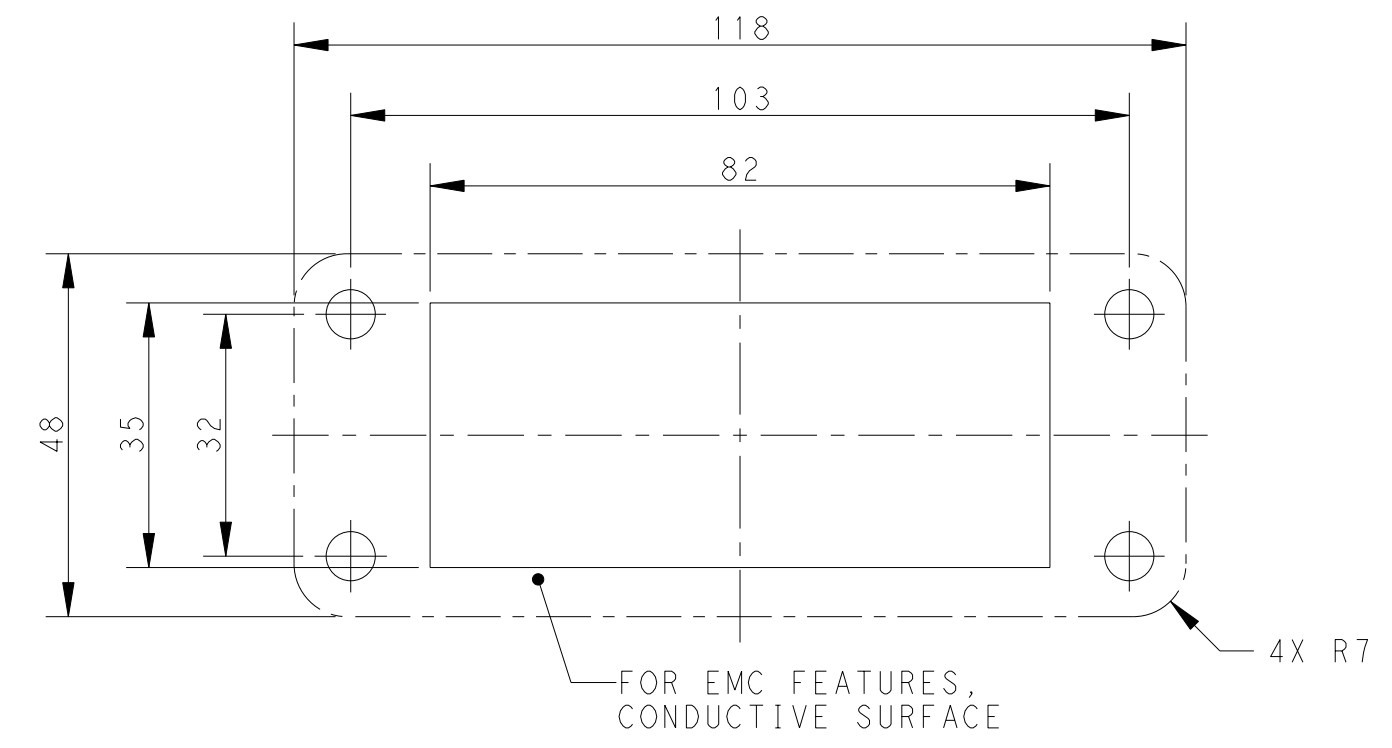

NOTES:
 1. TECHNICAL CHARACTERISTICS:
 HOUSING MATERIAL: DIE CAST ALUMINIUM ALLOY
 SURFACE: SEE TABLE
 DEGREE OF PROTECTION: IP68 (MATED)

注释:
 1. 技术参数:
 壳体材料: 铝合金
 表面处理: 见表格
 防护等级: IP68 (配合)

Panel Cut Out Dimension, Only for Reference
 面板开口尺寸, 仅供参考

T1930162000-009	H16BPR-AG-EMC-C	H16BPR HOUSING, DIAGONAL LOCKING, BULKHEAD MOUNTED, POWDER COATED, GREY H16BPR 对角锁定开孔下壳 灰色
T1930161000-009	H16BPR-AG-EMC-C	H16BPR HOUSING, DIAGONAL LOCKING, BULKHEAD MOUNTED, POWDER COATED, SILVER WHITE H16BPR 对角锁定开孔下壳 银白色
T1930160000-009	H16BPR-AG-EMC-C	H16BPR HOUSING, DIAGONAL LOCKING, BULKHEAD MOUNTED, POWDER COATED, BLACK H16BPR 对角锁定开孔下壳 黑色
PART NUMBER 料号	PART DESCRIPTION 描述	

THIS DRAWING IS A CONTROLLED DOCUMENT.		DWN 24AUG2016 DAVID WANG	TE Connectivity	
DIMENSIONS: mm		CHK 24AUG2016 CHRIS WANG		
TOLERANCES UNLESS OTHERWISE SPECIFIED:		APVD 24AUG2016 XIANG XU	NAME H16BPR-AG-EMC-C	
0 PLC ±-		PRODUCT SPEC	SIZE	
1 PLC ±-		108-137191	CAGE CODE	
2 PLC ±-		APPLICATION SPEC	DRAWING NO	
3 PLC ±-		114-137191	RESTRICTED TO	
4 PLC ±-		WEIGHT	SCALE	
ANGLES ±-		CUSTOMER DRAWING	1:1	
FINISH		SHEET 1 OF 1		REV B