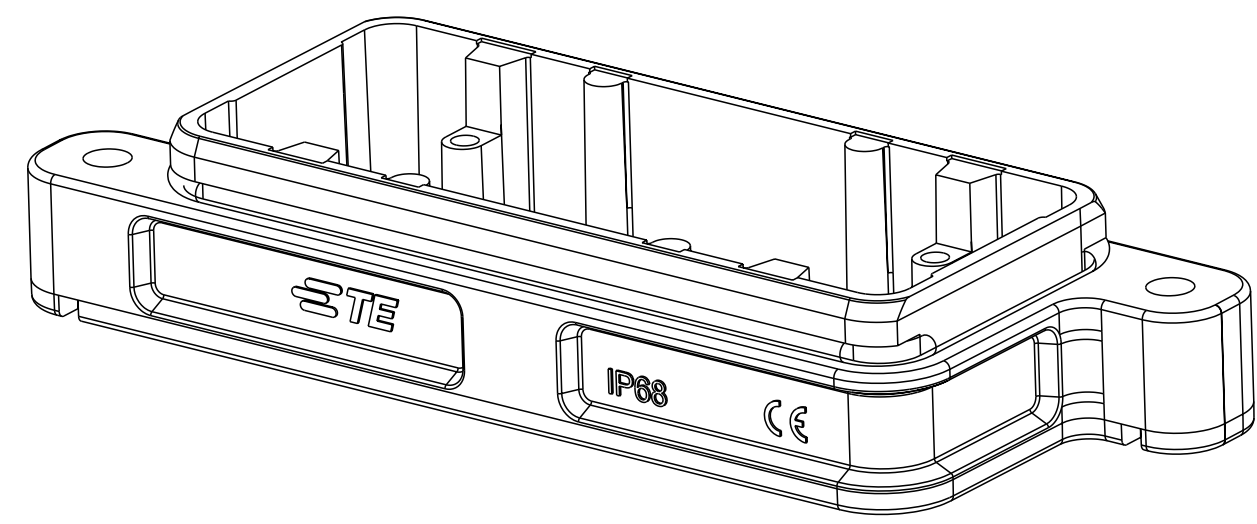

NOTES:
 1. TECHNICAL CHARACTERISTICS:
 HOUSING MATERIAL: DIE CAST ALUMINIUM ALLOY
 SURFACE: SEE TABLE
 DEGREE OF PROTECTION: IP68 (MATED)

注释:
 1. 技术参数:
 壳体材料: 铝合金
 表面处理: 见表格
 防护等级: IP68 (配合)

Panel Cut Out Dimension, Only for Reference
 面板开口尺寸, 仅供参考

T1930162000-009	H16BPR-AG-EMC-C	H16BPR HOUSING, DIAGONAL LOCKING, BULKHEAD MOUNTED, POWDER COATED, GREY H16BPR 对角锁定开孔下壳 灰色
T1930161000-009	H16BPR-AG-EMC-C	H16BPR HOUSING, DIAGONAL LOCKING, BULKHEAD MOUNTED, POWDER COATED, SILVER WHITE H16BPR 对角锁定开孔下壳 银白色
T1930160000-009	H16BPR-AG-EMC-C	H16BPR HOUSING, DIAGONAL LOCKING, BULKHEAD MOUNTED, POWDER COATED, BLACK H16BPR 对角锁定开孔下壳 黑色
PART NUMBER 料号	PART DESCRIPTION 描述	