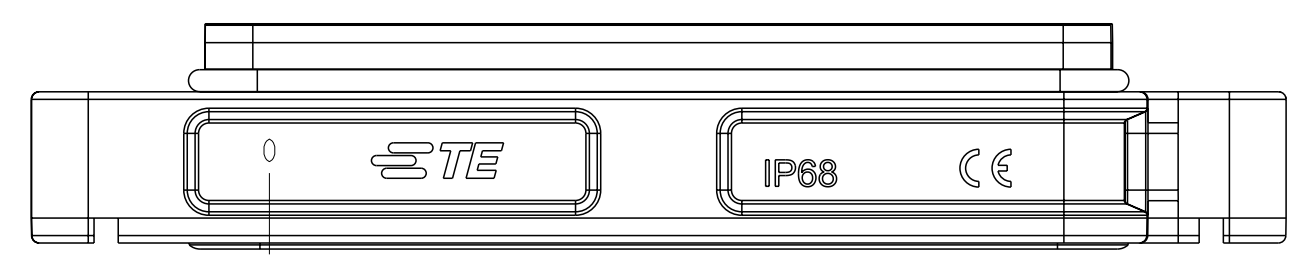

NOTES:
 1. TECHNICAL CHARACTERISTICS:
 HOUSING MATERIAL: DIE CAST ALUMINIUM ALLOY
 SURFACE: SEE TABLE
 DEGREE OF PROTECTION: IP68 (MATED)

注释:
 1. 技术参数:
 壳体材料: 铝合金
 表面处理: 见表格
 防护等级: IP68 (配合)

Panel Cut Out Dimension, Only for Reference
 面板开口尺寸, 仅供参考

T1930162000-009	H16BPR-AG-EMC-C	H16BPR HOUSING, DIAGONAL LOCKING, BULKHEAD MOUNTED, POWDER COATED, GREY H16BPR 对角锁定开孔下壳 灰色
T1930161000-009	H16BPR-AG-EMC-C	H16BPR HOUSING, DIAGONAL LOCKING, BULKHEAD MOUNTED, POWDER COATED, SILVER WHITE H16BPR 对角锁定开孔下壳 银白色
T1930160000-009	H16BPR-AG-EMC-C	H16BPR HOUSING, DIAGONAL LOCKING, BULKHEAD MOUNTED, POWDER COATED, BLACK H16BPR 对角锁定开孔下壳 黑色
PART NUMBER 料号	PART DESCRIPTION 描述	

THIS DRAWING IS A CONTROLLED DOCUMENT.		DWN 24AUG2016 DAVID WANG	TE Connectivity	
DIMENSIONS: mm		CHK 24AUG2016 CHRIS WANG		
TOLERANCES UNLESS OTHERWISE SPECIFIED:		APVD 24AUG2016 XIANG XU	NAME H16BPR-AG-EMC-C	
0 PLC ±-		PRODUCT SPEC	SIZE	
1 PLC ±-		108-137191	CAGE CODE	
2 PLC ±-		APPLICATION SPEC	DRAWING NO	
3 PLC ±-		114-137191	RESTRICTED TO	
4 PLC ±-		WEIGHT	SCALE	
ANGLES ±-		CUSTOMER DRAWING	1:1	
FINISH		SHEET 1 OF 1		REV B