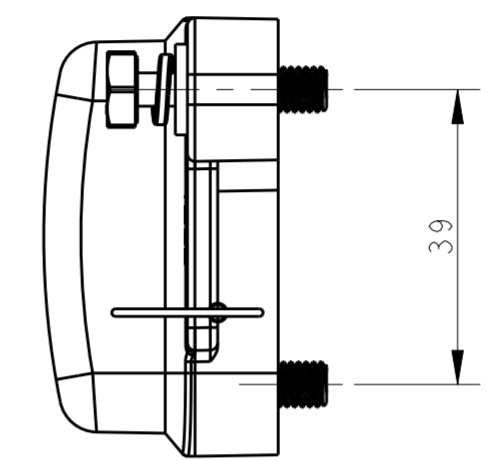

LOOP SIZE DEFAULT VALUE DIA. Ø18,
UNLESS HAVE SPECIAL REQUIREMENT.
套圈大小默认值直径是Ø18, 除非有特别要求.

NOTES:
 1. TECHNICAL CHARACTERISTICS:
 COVER MATERIAL: DIE CAST ALUMINIUM ALLOY
 SURFACE TREATMENT: SEE TABLE

注释
 1. 技术参数:
 壳体材料: 铝合金
 表面处理: 见表格

T1990161000-009	HI6BPR-KDBM-EMC-C	HI6BPR HOUSING METAL PROTECTION COVER, DIAGONAL LOCKING, NYLON ROPE, POWDER COATED, SILVER WHITE HI6BPR对角锁定金属保护盖, 尼龙绳, 银白色粉末喷涂
T1990160000-009	HI6BPR-KDBM-EMC-C	HI6BPR HOUSING METAL PROTECTION COVER, DIAGONAL LOCKING, NYLON ROPE, POWDER COATED, BLACK HI6BPR对角锁定金属保护盖, 尼龙绳, 黑色粉末喷涂
PART NUMBER 料号	PART DESCRIPTION 描述	

THIS DRAWING IS A CONTROLLED DOCUMENT.		DWN DAVID.WANG 22OCT2016	TE Connectivity	
		CHK CHRIS.WANG 22OCT2016		
		APVD XIANG.XU 22OCT2016	NAME HI6BPR-KDBM-EMC-C	
DIMENSIONS: mm		TOLERANCES UNLESS OTHERWISE SPECIFIED:	PRODUCT SPEC	
		0 PLC ±	-	
		1 PLC ±	-	
		2 PLC ±	-	
		3 PLC ±	-	
		4 PLC ±	-	
		ANGLES ±	-	
		FINISH	-	
MATERIAL		WEIGHT	-	
		CUSTOMER DRAWING	-	
		SIZE A2	CAGE CODE -	DRAWING NO. C-T1990160000009
		SCALE 1:1	SHEET 1 OF 1	REV A2