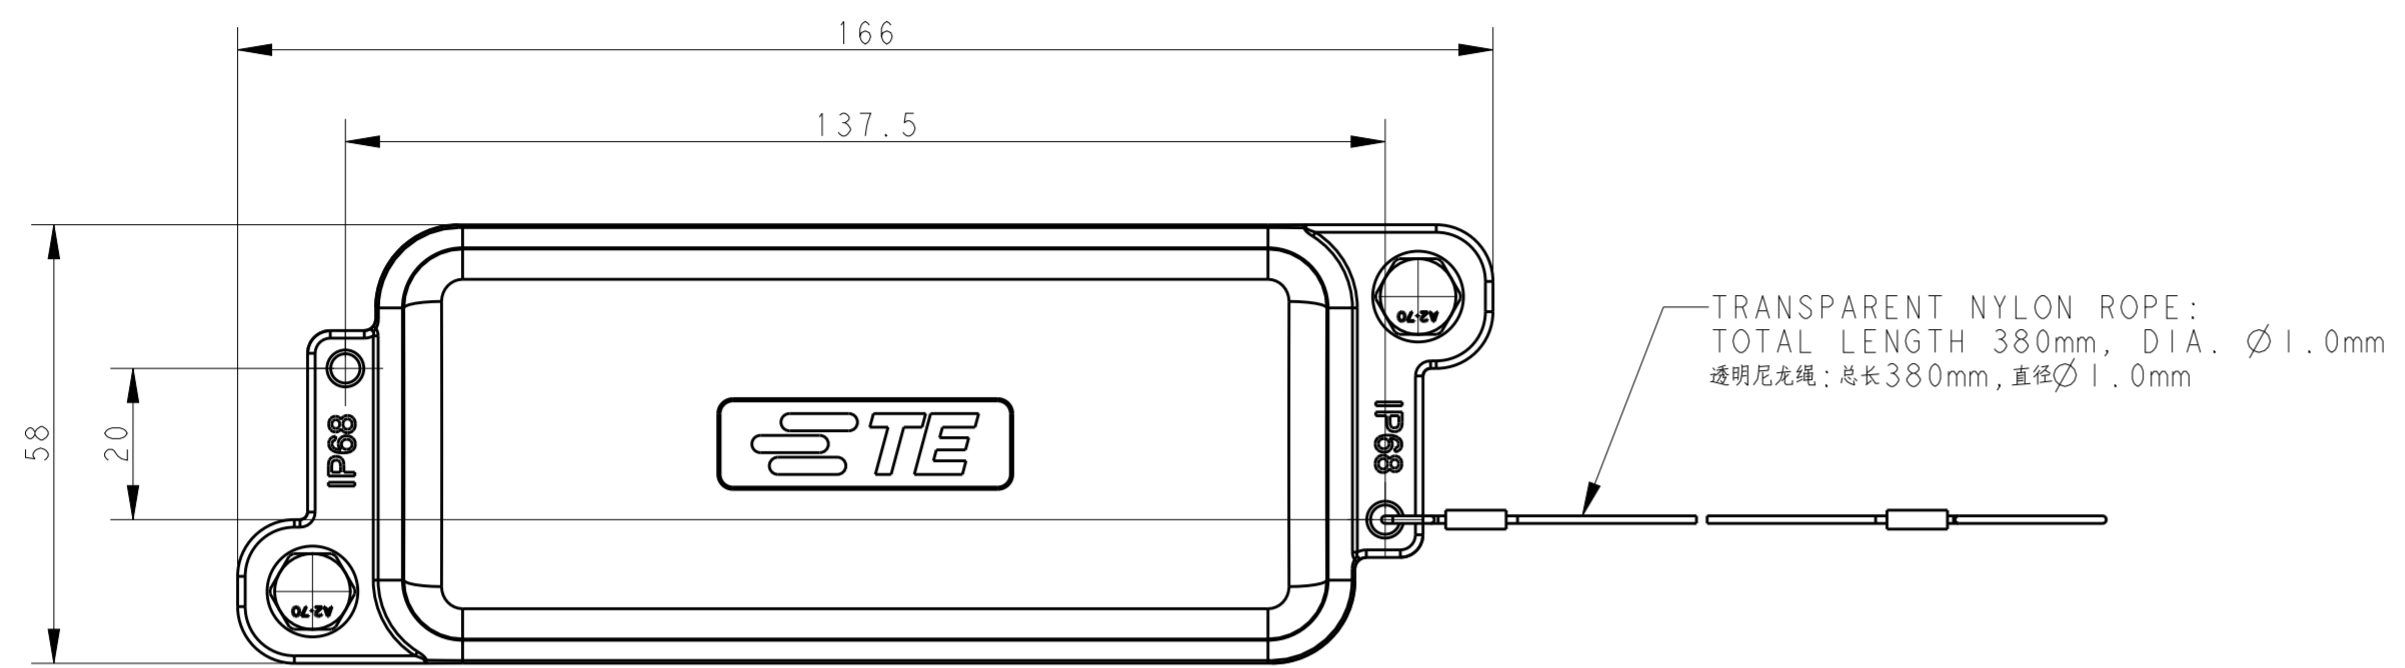

LOOP SIZE DEFAULT VALUE DIA. Ø18,
UNLESS HAVE SPECIAL REQUIREMENT.
套圈大小默认值直径是Ø18, 除非有特别要求.

NOTES:
 1. TECHNICAL CHARACTERISTICS:
 COVER MATERIAL: DIE CAST ALUMINIUM ALLOY
 SURFACE TREATMENT: SEE TABLE

注释
 1. 技术参数:
 壳体材料: 铝合金
 表面处理: 见表格

T1990161000-009	HI6BPR-KDBM-EMC-C	HI6BPR HOUSING METAL PROTECTION COVER, DIAGONAL LOCKING, NYLON ROPE, POWDER COATED, SILVER WHITE HI6BPR对角锁定金属保护盖, 尼龙绳, 银白色粉末喷涂
T1990160000-009	HI6BPR-KDBM-EMC-C	HI6BPR HOUSING METAL PROTECTION COVER, DIAGONAL LOCKING, NYLON ROPE, POWDER COATED, BLACK HI6BPR对角锁定金属保护盖, 尼龙绳, 黑色粉末喷涂
PART NUMBER 料号	PART DESCRIPTION 描述	

THIS DRAWING IS A CONTROLLED DOCUMENT.		DWN DAVID.WANG 22OCT2016	TE Connectivity	
		CHK CHRIS.WANG 22OCT2016		
		APVD XIANG.XU 22OCT2016	NAME HI6BPR-KDBM-EMC-C	
DIMENSIONS: mm		TOLERANCES UNLESS OTHERWISE SPECIFIED:	PRODUCT SPEC	
		0 PLC ±	-	
		1 PLC ±	-	
		2 PLC ±	-	
		3 PLC ±	-	
		4 PLC ±	-	
		ANGLES ±	-	
		FINISH	-	
MATERIAL		WEIGHT	-	
		CUSTOMER DRAWING	-	
		SIZE A2	CAGE CODE -	DRAWING NO. C-T1990160000009
		SCALE 1:1	SHEET 1 OF 1	REV A2