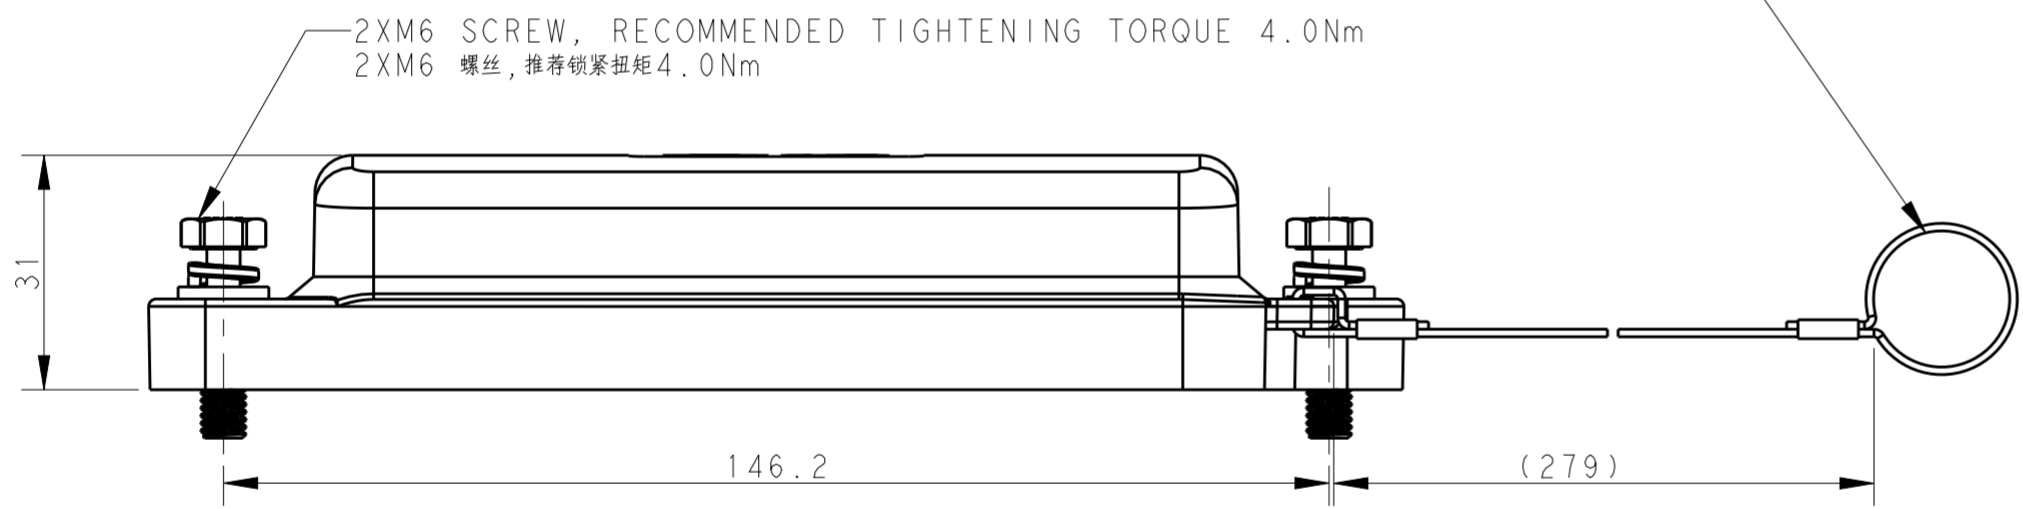

LOOP SIZE DEFAULT VALUE DIA. Ø18,
UNLESS HAVE SPECIAL REQUIREMENT.
套圈大小默认值直径是Ø18, 除非有特别要求.

NOTES:
 1. TECHNICAL CHARACTERISTICS:
 COVER MATERIAL: DIE CAST ALUMINIUM ALLOY
 SURFACE TREATMENT: SEE TABLE

注释
 1. 技术参数:
 壳体材料: 铝合金
 表面处理: 见表格

THIS DRAWING IS A CONTROLLED DOCUMENT.		DWN DAVID.WANG 22OCT2016	TE Connectivity	
		CHK CHRIS.WANG 22OCT2016		
		APVD XIANG.XU 22OCT2016	NAME HI6BPR-KDBM-EMC-C	
DIMENSIONS: mm		TOLERANCES UNLESS OTHERWISE SPECIFIED:	PRODUCT SPEC	
		0 PLC ±	-	
		1 PLC ±	-	
		2 PLC ±	-	
		3 PLC ±	-	
		4 PLC ±	-	
		ANGLES ±	-	
		FINISH	-	
MATERIAL		WEIGHT	-	
		CUSTOMER DRAWING	-	
		SIZE A2	CAGE CODE -	DRAWING NO. C-T1990160000009
		SCALE 1:1	SHEET 1 OF 1	REV A2