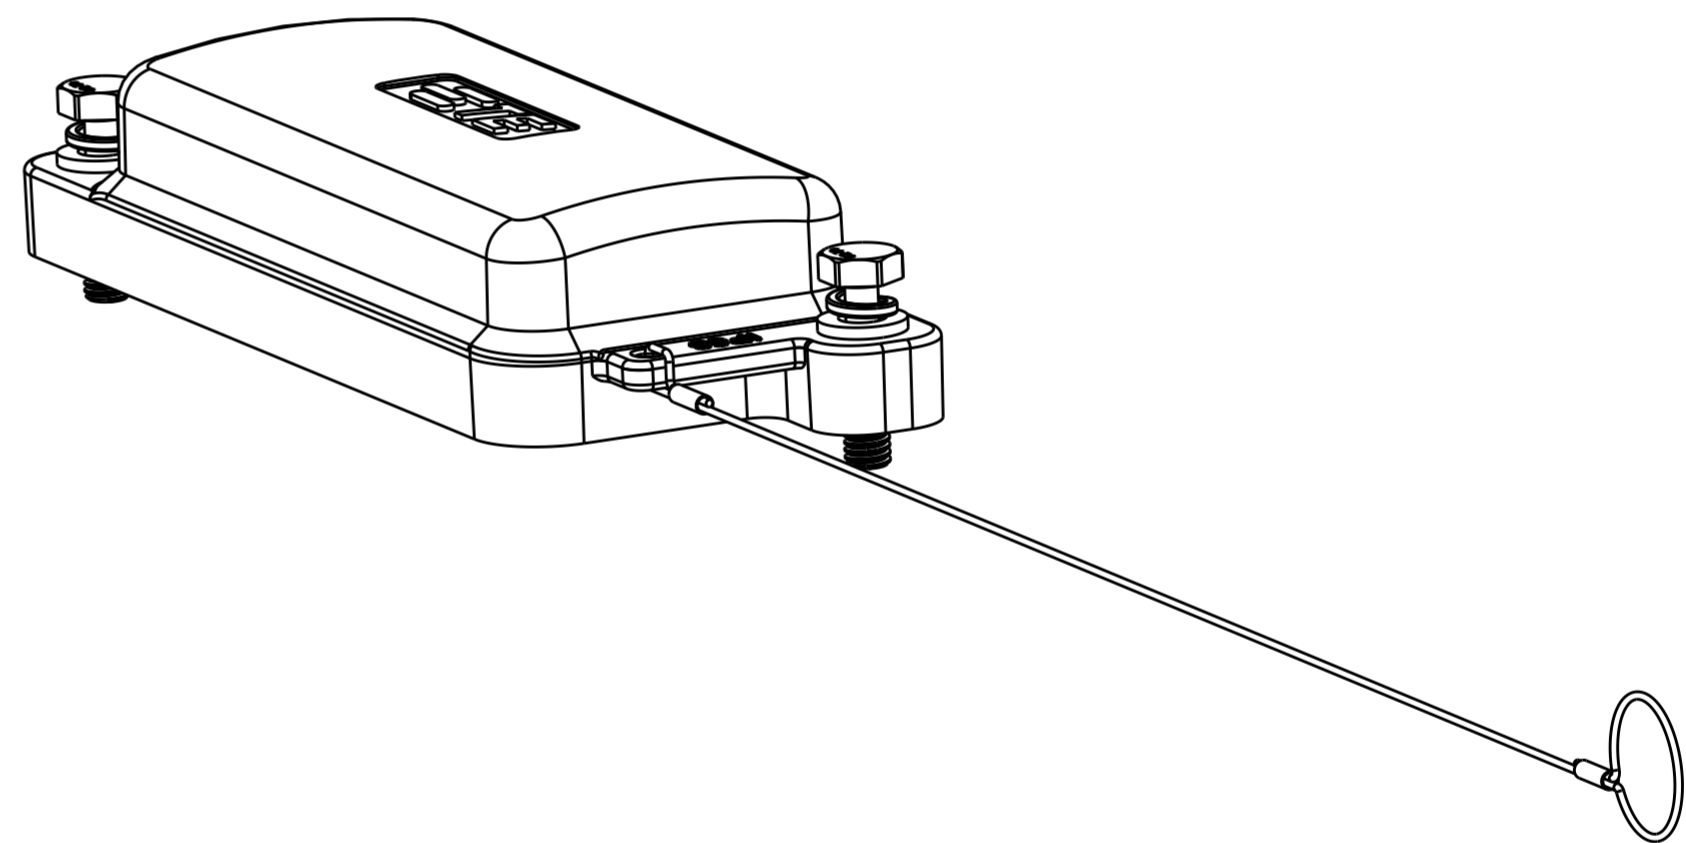

LOOP SIZE DEFAULT VALUE DIA. Ø18,
UNLESS HAVE SPECIAL REQUIREMENT.
套圈大小默认值直径是Ø18, 除非有特别要求.

NOTES:
 1. TECHNICAL CHARACTERISTICS:
 COVER MATERIAL: DIE CAST ALUMINIUM ALLOY
 SURFACE TREATMENT: SEE TABLE

注释
 1. 技术参数:
 壳体材料: 铝合金
 表面处理: 见表格

T1990161000-009	HI6BPR-KDBM-EMC-C	HI6BPR HOUSING METAL PROTECTION COVER, DIAGONAL LOCKING, NYLON ROPE, POWDER COATED, SILVER WHITE HI6BPR对角锁定金属保护盖, 尼龙绳, 银白色粉末喷涂
T1990160000-009	HI6BPR-KDBM-EMC-C	HI6BPR HOUSING METAL PROTECTION COVER, DIAGONAL LOCKING, NYLON ROPE, POWDER COATED, BLACK HI6BPR对角锁定金属保护盖, 尼龙绳, 黑色粉末喷涂
PART NUMBER 料号	PART DESCRIPTION 描述	