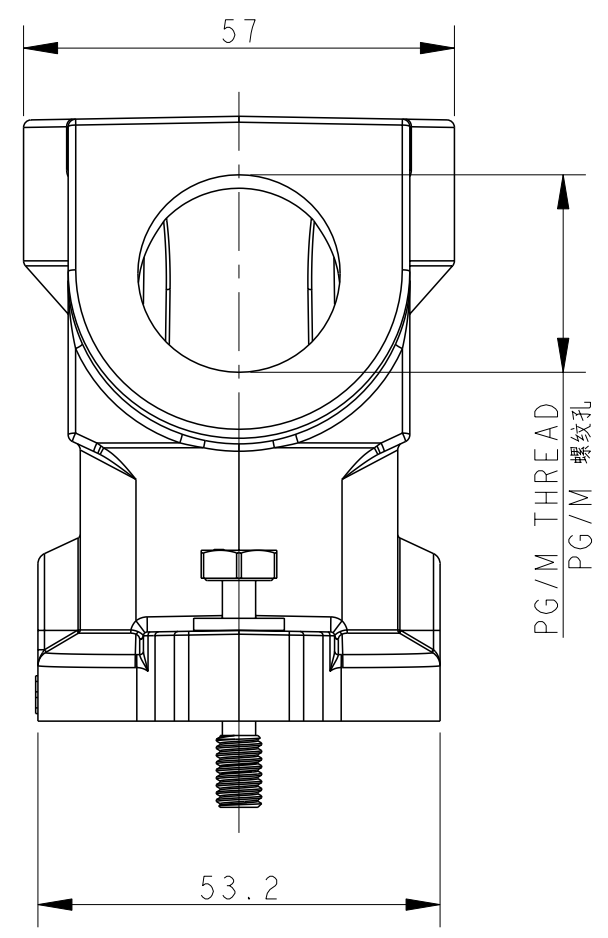

NOTES:
 1. TECHNICAL CHARACTERISTICS:
 HOOD MATERIAL: DIE CAST ALUMINIUM ALLOY
 SURFACE: SEE TABLE
 DEGREE OF PROTECTION: IP68 (MATED)

注释:
 1. 技术参数:
 壳体材料: 铝合金
 表面处理: 见表格
 防护等级: IP68 (配合)

PART NUMBER 料号	DESCRIPTION 描述	PG/M THREAD PG/M 螺纹
T1912161140-009	H16BPR-TSHC-M40-EMC-C H16BPR 中部锁定侧出上壳M40 银白色	M40
T1912161132-009	H16BPR-TSHC-M32-EMC-C H16BPR 中部锁定侧出上壳M32 银白色	M32
T1912161129-009	H16BPR-TSHC-PG29-EMC-C H16BPR 中部锁定侧出上壳PG29 银白色	PG29
T1912161125-009	H16BPR-TSHC-M25-EMC-C H16BPR 中部锁定侧出上壳M25 银白色	M25
T1912161121-009	H16BPR-TSHC-PG21-EMC-C H16BPR 中部锁定侧出上壳PG21 银白色	PG21
T1912160140-009	H16BPR-TSHC-M40-EMC-C H16BPR 中部锁定侧出上壳M40 黑色	M40
T1912160132-009	H16BPR-TSHC-M32-EMC-C H16BPR 中部锁定侧出上壳M32 黑色	M32
T1912160129-009	H16BPR-TSHC-PG29-EMC-C H16BPR 中部锁定侧出上壳PG29 黑色	PG29
T1912160125-009	H16BPR-TSHC-M25-EMC-C H16BPR 中部锁定侧出上壳M25 黑色	M25
T1912160121-009	H16BPR-TSHC-PG21-EMC-C H16BPR 中部锁定侧出上壳PG21 黑色	PG21

THIS DRAWING IS A CONTROLLED DOCUMENT.

DWN: DAVID WANG 08OCT2016
 CHK: CHRIS WANG 08OCT2016
 APVD: XIANG XU 08OCT2016

DAVID WANG
CHRIS WANG
XIANG XU

TE Connectivity

NAME: H16BPR-TSHC-PG/M-EMC-C

PRODUCT SPEC: 108-137191
 APPLICATION SPEC: 114-137191

SCALE: 1:1 SHEET 1 OF 1 REV B

printed on 8 Jun 2021 09:12 (China Standard Time) from TE236667

X-ON Electronics

Largest Supplier of Electrical and Electronic Components

Click to view similar products for [Heavy Duty Power Connectors](#) category: