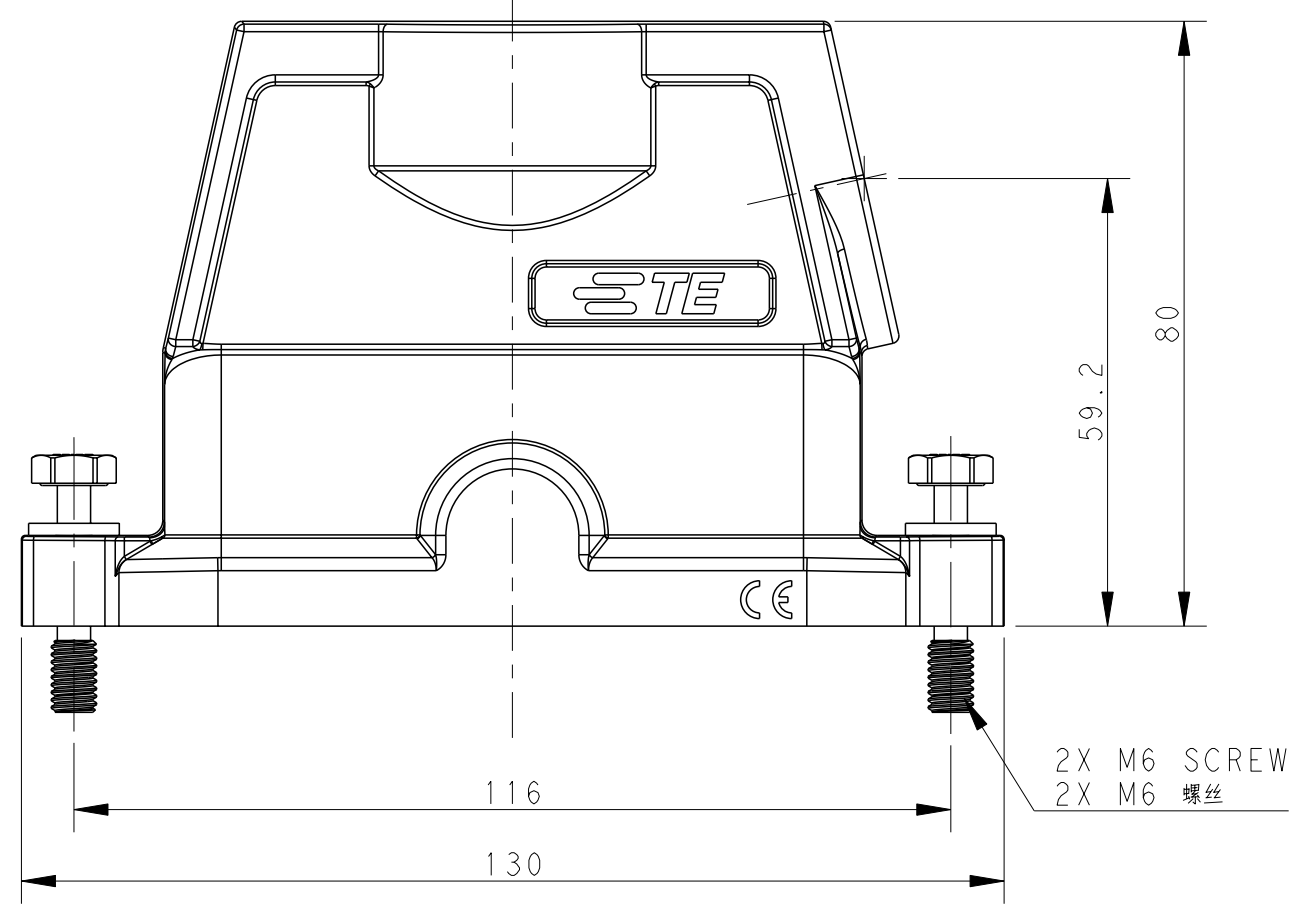

NOTES:
 1. TECHNICAL CHARACTERISTICS:
 HOOD MATERIAL: DIE CAST ALUMINIUM ALLOY
 SURFACE: SEE TABLE
 DEGREE OF PROTECTION: IP68 (MATED)

注释:
 1. 技术参数:
 壳体材料: 铝合金
 表面处理: 见表格
 防护等级: IP68 (配合)

PART NUMBER 料号	DESCRIPTION 描述	PG/M THREAD PG/M 螺纹
T1912161140-009	H16BPR-TSHC-M40-EMC-C H16BPR 中部锁定侧出上壳M40 银白色	M40
T1912161132-009	H16BPR-TSHC-M32-EMC-C H16BPR 中部锁定侧出上壳M32 银白色	M32
T1912161129-009	H16BPR-TSHC-PG29-EMC-C H16BPR 中部锁定侧出上壳PG29 银白色	PG29
T1912161125-009	H16BPR-TSHC-M25-EMC-C H16BPR 中部锁定侧出上壳M25 银白色	M25
T1912161121-009	H16BPR-TSHC-PG21-EMC-C H16BPR 中部锁定侧出上壳PG21 银白色	PG21
T1912160140-009	H16BPR-TSHC-M40-EMC-C H16BPR 中部锁定侧出上壳M40 黑色	M40
T1912160132-009	H16BPR-TSHC-M32-EMC-C H16BPR 中部锁定侧出上壳M32 黑色	M32
T1912160129-009	H16BPR-TSHC-PG29-EMC-C H16BPR 中部锁定侧出上壳PG29 黑色	PG29
T1912160125-009	H16BPR-TSHC-M25-EMC-C H16BPR 中部锁定侧出上壳M25 黑色	M25
T1912160121-009	H16BPR-TSHC-PG21-EMC-C H16BPR 中部锁定侧出上壳PG21 黑色	PG21

THIS DRAWING IS A CONTROLLED DOCUMENT.

DWN: DAVID WANG 08OCT2016
 CHK: CHRIS WANG 08OCT2016
 APVD: XIANG XU 08OCT2016

DAVID WANG
CHRIS WANG
XIANG XU

TE Connectivity

NAME: H16BPR-TSHC-PG/M-EMC-C

PRODUCT SPEC: 108-137191
 APPLICATION SPEC: 114-137191

SCALE: 1:1 SHEET 1 OF 1 REV B

printed on 8 Jun 2021 09:12 (China Standard Time) from TE236667

X-ON Electronics

Largest Supplier of Electrical and Electronic Components

Click to view similar products for [Heavy Duty Power Connectors](#) category: