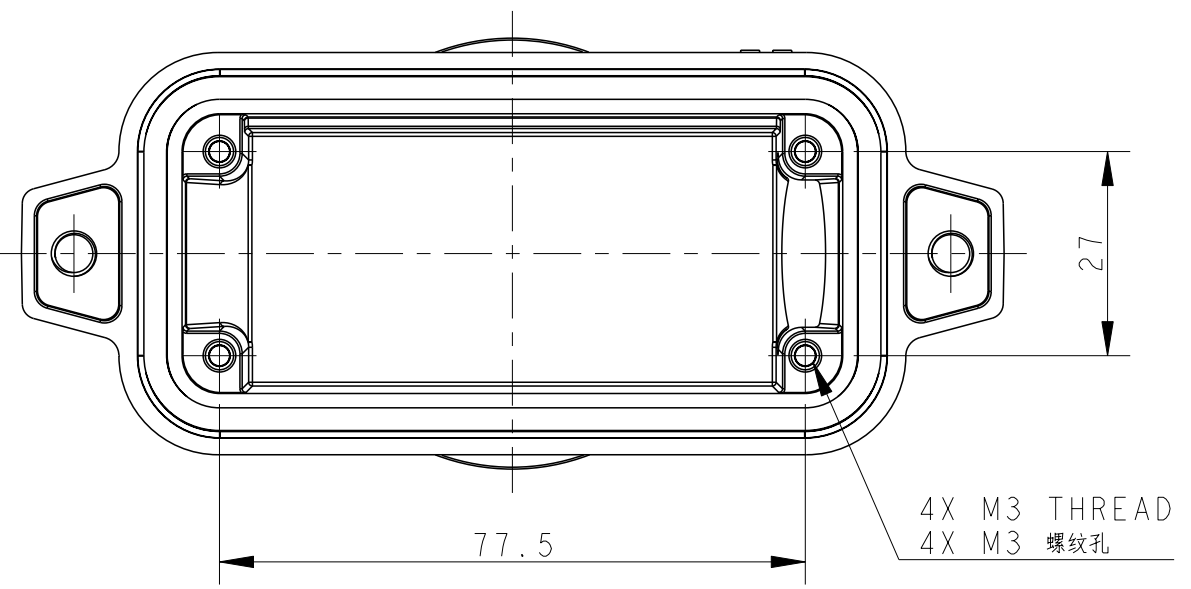

NOTES:
 1. TECHNICAL CHARACTERISTICS:
 HOOD MATERIAL: DIE CAST ALUMINIUM ALLOY
 SURFACE: SEE TABLE
 DEGREE OF PROTECTION: IP68 (MATED)

注释:
 1. 技术参数:
 壳体材料: 铝合金
 表面处理: 见表格
 防护等级: IP68 (配合)

PART NUMBER 料号	DESCRIPTION 描述	PG/M THREAD PG/M 螺纹
T1912161140-009	H16BPR-TSHC-M40-EMC-C H16BPR 中部锁定侧出上壳M40 银白色	M40
T1912161132-009	H16BPR-TSHC-M32-EMC-C H16BPR 中部锁定侧出上壳M32 银白色	M32
T1912161129-009	H16BPR-TSHC-PG29-EMC-C H16BPR 中部锁定侧出上壳PG29 银白色	PG29
T1912161125-009	H16BPR-TSHC-M25-EMC-C H16BPR 中部锁定侧出上壳M25 银白色	M25
T1912161121-009	H16BPR-TSHC-PG21-EMC-C H16BPR 中部锁定侧出上壳PG21 银白色	PG21
T1912160140-009	H16BPR-TSHC-M40-EMC-C H16BPR 中部锁定侧出上壳M40 黑色	M40
T1912160132-009	H16BPR-TSHC-M32-EMC-C H16BPR 中部锁定侧出上壳M32 黑色	M32
T1912160129-009	H16BPR-TSHC-PG29-EMC-C H16BPR 中部锁定侧出上壳PG29 黑色	PG29
T1912160125-009	H16BPR-TSHC-M25-EMC-C H16BPR 中部锁定侧出上壳M25 黑色	M25
T1912160121-009	H16BPR-TSHC-PG21-EMC-C H16BPR 中部锁定侧出上壳PG21 黑色	PG21

THIS DRAWING IS A CONTROLLED DOCUMENT.

DWN: DAVID WANG 08OCT2016
 CHK: CHRIS WANG 08OCT2016
 APVD: XIANG XU 08OCT2016

DAVID WANG
CHRIS WANG
XIANG XU

TE Connectivity

NAME: H16BPR-TSHC-PG/M-EMC-C

PRODUCT SPEC: 108-137191
 APPLICATION SPEC: 114-137191

SCALE: 1:1 SHEET 1 OF 1 REV B

printed on 8 Jun 2021 09:12 (China Standard Time) from TE236667

X-ON Electronics

Largest Supplier of Electrical and Electronic Components

Click to view similar products for [Heavy Duty Power Connectors](#) category: