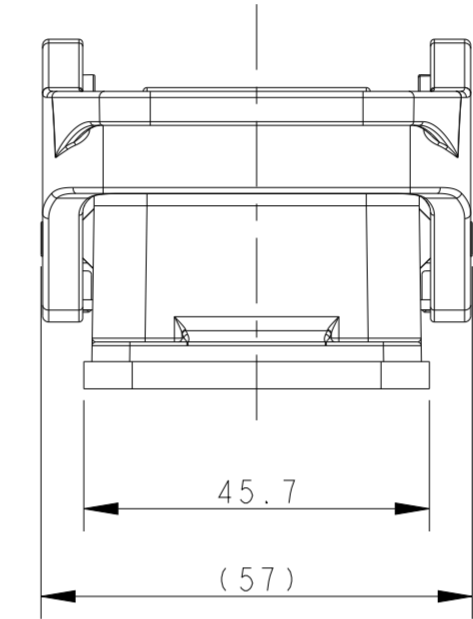

THIS DRAWING IS UNPUBLISHED. RELEASED FOR PUBLICATION 20
© COPYRIGHT 20 BY - ALL RIGHTS RESERVED.

REVISIONS					
P	LTR	DESCRIPTION	DATE	DWN	APVD
A		INITIAL RELEASE	12JUN2015	DL	CW
A1		ECR-17-002960	06APR2017	DW	CW
B		ECR-21-108563	02AUG2021	WOR	CW

NOTES:
1. TECHNICAL CHARACTERISTICS:
HOUSING MATERIAL: DIE CAST ALUMINIUM ALLOY
HOUSING SURFACE: POWDER COATED, GREY
DEGREE OF PROTECTION: IP65 (MATED)

注释:
1. 技术参数:
下壳材料: 铝合金
下壳表面处理: 灰色粉末涂层
防护等级: IP65 (配合)

TI410240000-000	H24B-AG-SL	H24B HOUSING, BULKHEAD MOUNTED, PLASTIC DOUBLE LOCKING POWDER COATED, GREY H24B下壳, 开孔安装, 塑料双扣, 灰色粉末喷涂
PART NUMBER 零件料号		PART DESCRIPTION 零件描述

THIS DRAWING IS A CONTROLLED DOCUMENT.		DWN DAVID LI 12JUN2015	TE Connectivity		
DIMENSIONS: mm		CHK CHRIS WANG 12JUN2015			NAME H24B-AG-SL
TOLERANCES UNLESS OTHERWISE SPECIFIED:		APVD XIANG XU 12JUN2015			
0 PLC ±	1 PLC ±	PRODUCT SPEC 108-137018	SIZE A2		
2 PLC ±	3 PLC ±	APPLICATION SPEC 114-137018	CAGE CODE -		
4 PLC ±	ANGLES ±	FINISH -	DRAWING NO. C-T1410240000000		
MATERIAL -	FINISH -	WEIGHT -	RESTRICTED TO		
CUSTOMER DRAWING			SCALE 1:1		
			SHEET 1 OF 1		
			REV B