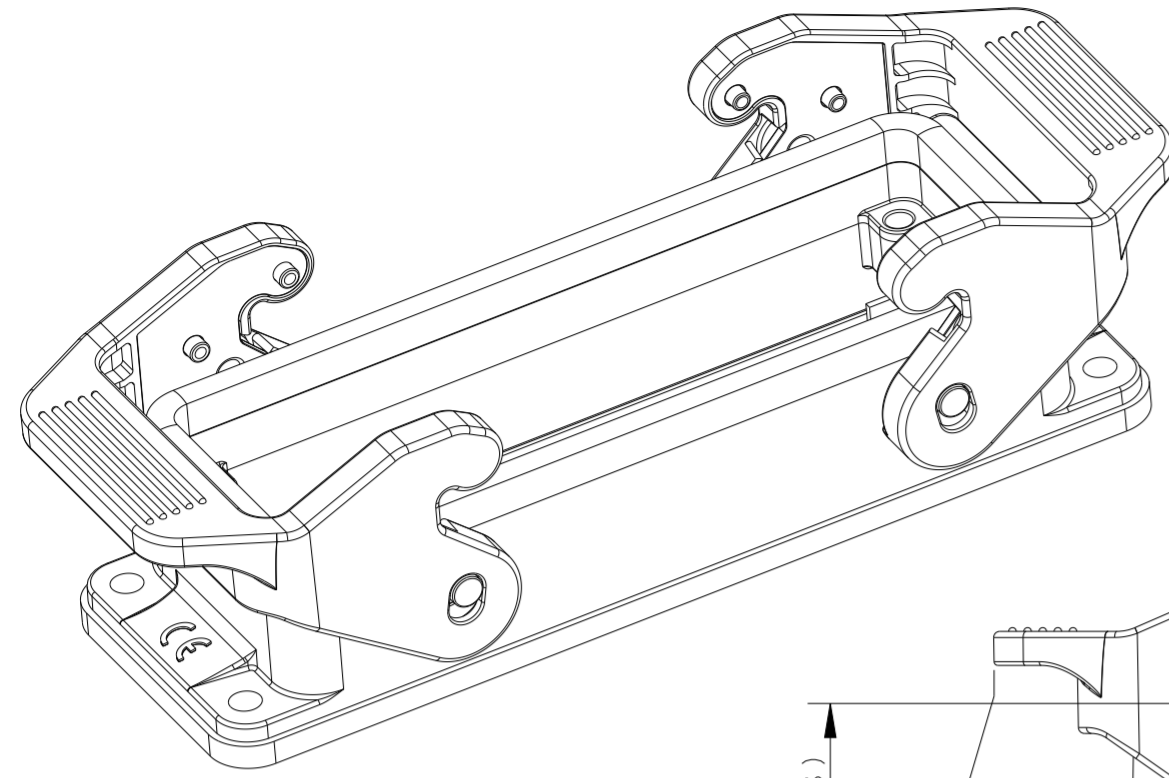

NOTES:
 1. TECHNICAL CHARACTERISTICS:
 HOUSING MATERIAL: DIE CAST ALUMINIUM ALLOY
 HOUSING SURFACE: POWDER COATED, GREY
 DEGREE OF PROTECTION: IP65 (MATED)

注释:
 1. 技术参数:
 下壳材料: 铝合金
 下壳表面处理: 灰色粉末涂层
 防护等级: IP65 (配合)

TI410240000-000	H24B-AG-SL	H24B HOUSING, BULKHEAD MOUNTED, PLASTIC DOUBLE LOCKING POWDER COATED, GREY H24B下壳, 开孔安装, 塑料双扣, 灰色粉末喷涂
PART NUMBER 零件料号		PART DESCRIPTION 零件描述

THIS DRAWING IS A CONTROLLED DOCUMENT.		DWN DAVID LI 12JUN2015	TE Connectivity		
DIMENSIONS: mm		CHK CHRIS WANG 12JUN2015			NAME H24B-AG-SL
TOLERANCES UNLESS OTHERWISE SPECIFIED:		APVD XIANG XU 12JUN2015			
0 PLC ±	1 PLC ±	PRODUCT SPEC 108-137018	SIZE A2		
2 PLC ±	3 PLC ±	APPLICATION SPEC 114-137018	CAGE CODE -		
4 PLC ±	ANGLES ±	FINISH -	DRAWING NO. C-T1410240000000		
MATERIAL -	FINISH -	WEIGHT -	RESTRICTED TO		
CUSTOMER DRAWING			SCALE 1:1		
			SHEET 1 OF 1		
			REV B		