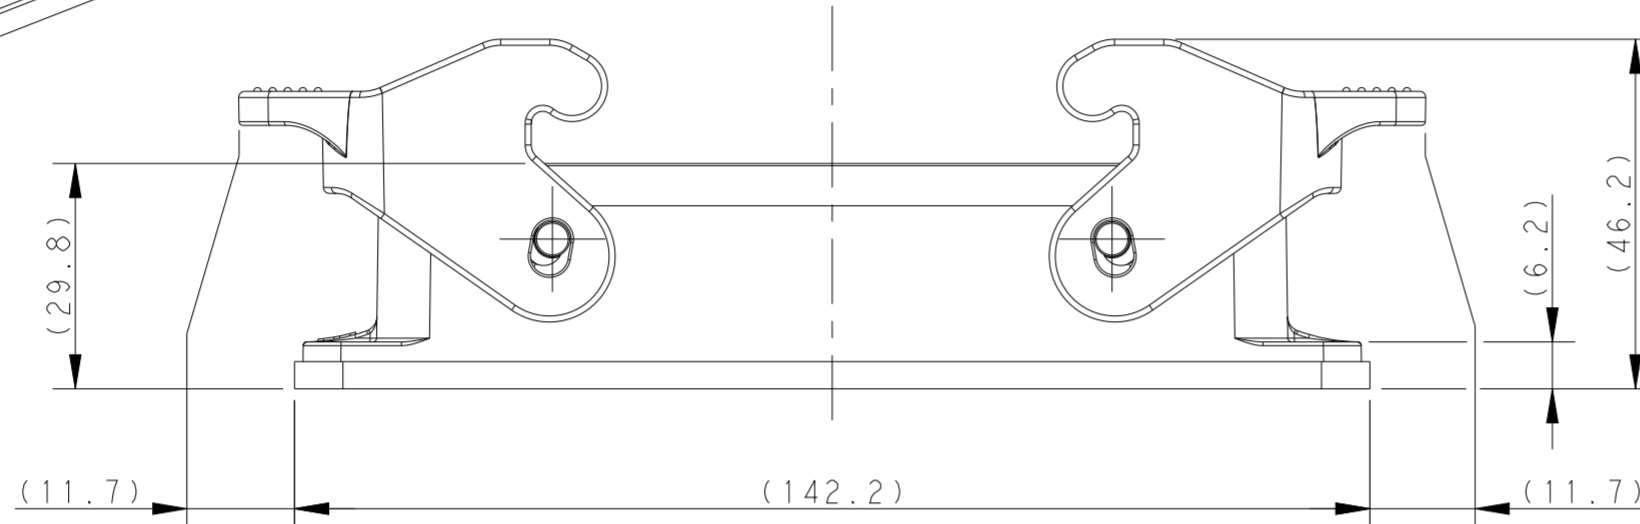

NOTES:
 1. TECHNICAL CHARACTERISTICS:
 HOUSING MATERIAL: DIE CAST ALUMINIUM ALLOY
 HOUSING SURFACE: POWDER COATED, GREY
 DEGREE OF PROTECTION: IP65 (MATED)

注释:
 1. 技术参数:
 下壳材料: 铝合金
 下壳表面处理: 灰色粉末涂层
 防护等级: IP65 (配合)

TI410240000-000	H24B-AG-SL	H24B HOUSING, BULKHEAD MOUNTED, PLASTIC DOUBLE LOCKING POWDER COATED, GREY H24B下壳, 开孔安装, 塑料双扣, 灰色粉末喷涂
PART NUMBER 零件料号		PART DESCRIPTION 零件描述

THIS DRAWING IS A CONTROLLED DOCUMENT.		DWN DAVID LI 12JUN2015	TE Connectivity		
DIMENSIONS: mm		CHK CHRIS WANG 12JUN2015			NAME H24B-AG-SL
TOLERANCES UNLESS OTHERWISE SPECIFIED:		APVD XIANG XU 12JUN2015			
0 PLC ±	1 PLC ±	PRODUCT SPEC 108-137018	SIZE A2		
2 PLC ±	3 PLC ±	APPLICATION SPEC 114-137018	CAGE CODE -		
4 PLC ±	ANGLES ±	FINISH -	DRAWING NO. C-T1410240000000		
MATERIAL -	FINISH -	WEIGHT -	RESTRICTED TO		
CUSTOMER DRAWING			SCALE 1:1		
			SHEET 1 OF 1		
			REV B		