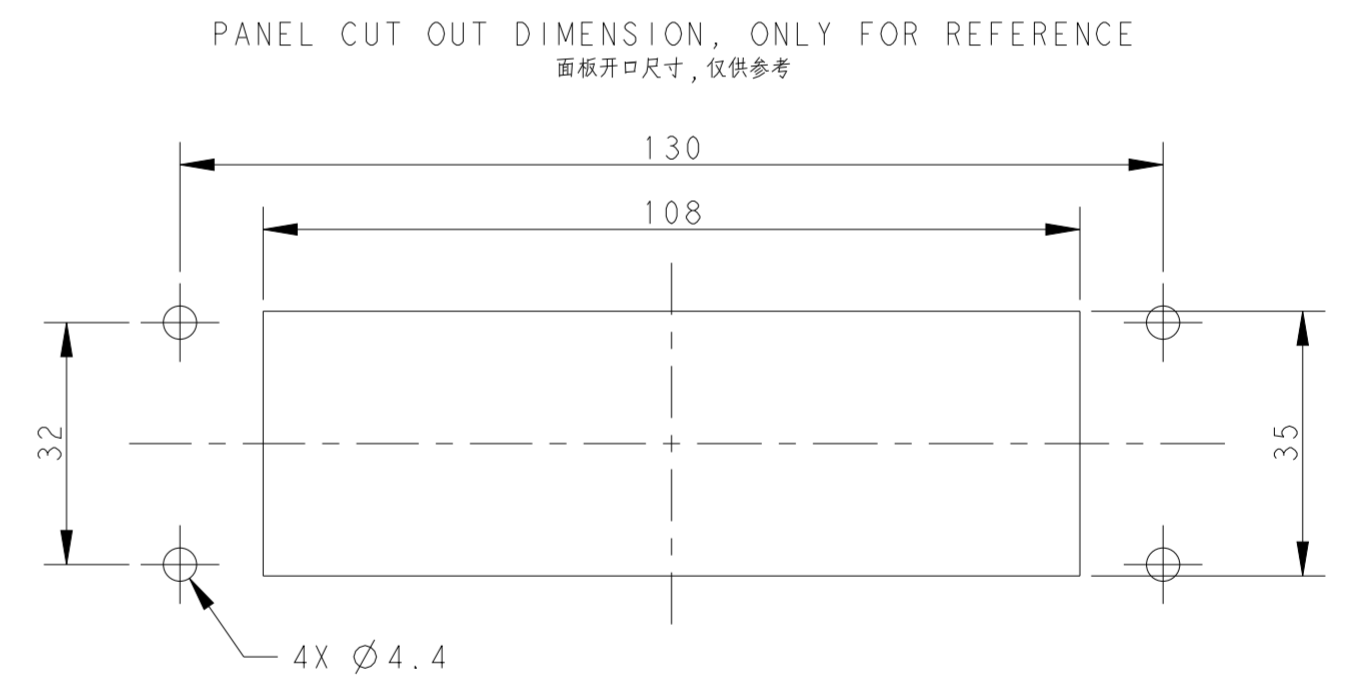

THIS DRAWING IS UNPUBLISHED. RELEASED FOR PUBLICATION 20
© COPYRIGHT 20 BY - ALL RIGHTS RESERVED.

REVISIONS					
P	LTR	DESCRIPTION	DATE	DWN	APVD
A		INITIAL RELEASE	12JUN2015	DL	CW
A1		ECR-17-002960	06APR2017	DW	CW
B		ECR-21-108563	02AUG2021	WOR	CW

NOTES:
1. TECHNICAL CHARACTERISTICS:
HOUSING MATERIAL: DIE CAST ALUMINIUM ALLOY
HOUSING SURFACE: POWDER COATED, GREY
DEGREE OF PROTECTION: IP65 (MATED)

注释:
1. 技术参数:
下壳材料: 铝合金
下壳表面处理: 灰色粉末涂层
防护等级: IP65 (配合)

TI410240000-000	H24B-AG-SL	H24B HOUSING, BULKHEAD MOUNTED, PLASTIC DOUBLE LOCKING POWDER COATED, GREY H24B下壳, 开孔安装, 塑料双扣, 灰色粉末喷涂
PART NUMBER 零件料号		PART DESCRIPTION 零件描述

THIS DRAWING IS A CONTROLLED DOCUMENT.		DWN DAVID LI 12JUN2015	TE Connectivity		
DIMENSIONS: mm		CHK CHRIS WANG 12JUN2015			NAME H24B-AG-SL
TOLERANCES UNLESS OTHERWISE SPECIFIED:		APVD XIANG XU 12JUN2015			
0 PLC ±	1 PLC ±	PRODUCT SPEC 108-137018	SIZE A2		
2 PLC ±	3 PLC ±	APPLICATION SPEC 114-137018	CAGE CODE -		
4 PLC ±	ANGLES ±	FINISH -	DRAWING NO. C-T1410240000000		
MATERIAL -	FINISH -	WEIGHT -	RESTRICTED TO		
CUSTOMER DRAWING			SCALE 1:1		
			SHEET 1 OF 1		
			REV B