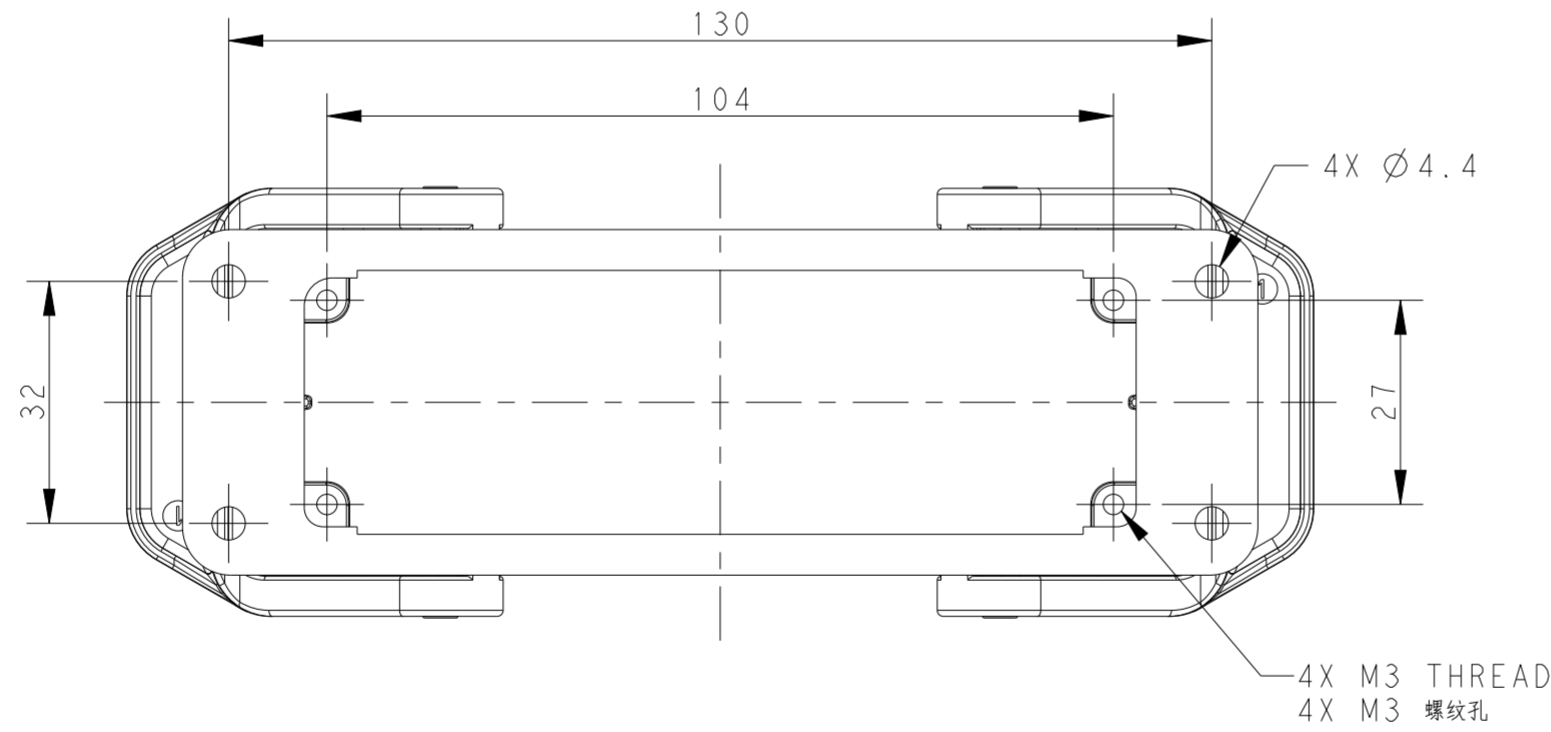

NOTES:
 1. TECHNICAL CHARACTERISTICS:
 HOUSING MATERIAL: DIE CAST ALUMINIUM ALLOY
 HOUSING SURFACE: POWDER COATED, GREY
 DEGREE OF PROTECTION: IP65 (MATED)

注释:
 1. 技术参数:
 下壳材料: 铝合金
 下壳表面处理: 灰色粉末涂层
 防护等级: IP65 (配合)

TI410240000-000	H24B-AG-SL	H24B HOUSING, BULKHEAD MOUNTED, PLASTIC DOUBLE LOCKING POWDER COATED, GREY H24B下壳, 开孔安装, 塑料双扣, 灰色粉末喷涂
PART NUMBER 零件料号		PART DESCRIPTION 零件描述

THIS DRAWING IS A CONTROLLED DOCUMENT.		DWN DAVID LI 12JUN2015	TE Connectivity		
DIMENSIONS: mm		CHK CHRIS WANG 12JUN2015			NAME H24B-AG-SL
TOLERANCES UNLESS OTHERWISE SPECIFIED:		APVD XIANG XU 12JUN2015			
0 PLC ±	1 PLC ±	PRODUCT SPEC 108-137018	SIZE A2		
2 PLC ±	3 PLC ±	APPLICATION SPEC 114-137018	CAGE CODE -		
4 PLC ±	ANGLES ±	FINISH -	DRAWING NO. C-T1410240000000		
MATERIAL -	FINISH -	WEIGHT -	RESTRICTED TO		
CUSTOMER DRAWING			SCALE 1:1		
			SHEET 1 OF 1		
			REV B		