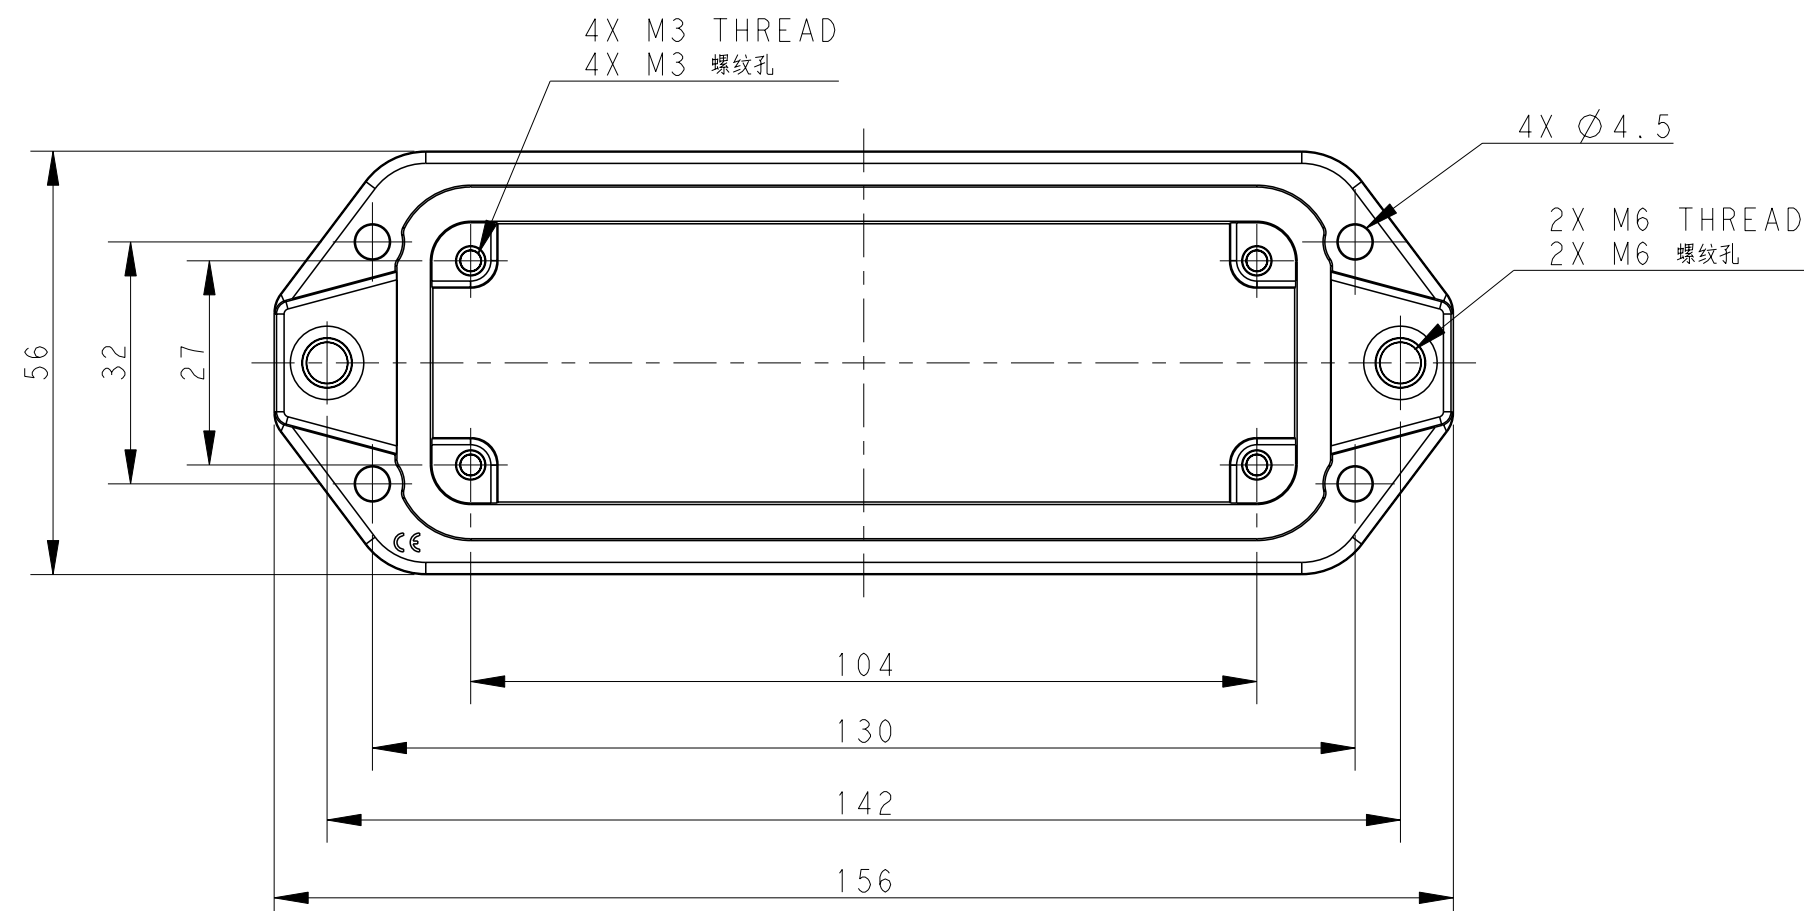

NOTES:
 1. TECHNICAL CHARACTERISTICS:
 HOUSING MATERIAL: DIE CAST ALUMINIUM ALLOY
 SURFACE: SEE TABLE
 DEGREE OF PROTECTION: IP68 (MATED)

注释
 1. 技术参数:
 壳体材料: 铝合金
 表面处理: 见表格
 防护等级: IP68 (配合)

Panel Cut Out
面板开口尺寸

T1932242000-009	H24BPR-AGC-EMC-C H24BPR HOUSING, CENTER LOCKING, BULKHEAD MOUNTED, POWDER COATED, GREY H24BPR中部锁定开孔下壳 灰色
T1932241000-009	H24BPR-AGC-EMC-C H24BPR HOUSING, CENTER LOCKING, BULKHEAD MOUNTED, POWDER COATED, SILVER WHITE H24BPR中部锁定开孔下壳 银白色
T1932240000-009	H24BPR-AGC-EMC-C H24BPR HOUSING, CENTER LOCKING, BULKHEAD MOUNTED, POWDER COATED, BLACK H24BPR中部锁定开孔下壳 黑色

PART NUMBER	DESCRIPTION	THIS DRAWING IS A CONTROLLED DOCUMENT.			
料号	描述	DWN	CHK	APVD	NAME
		DAVID WANG	CHRIS WANG	XIANG XU	H24BPR-AGC-EMC-C
		15JUN2016	15JUN2016	15JUN2016	
DIMENSIONS: mm		TOLERANCES UNLESS OTHERWISE SPECIFIED:		PRODUCT SPEC	
0 PLC ±		1 PLC ±		108-137191	
2 PLC ±		3 PLC ±		APPLICATION SPEC	
4 PLC ±		ANGLES ±		114-137191	
FINISH		WEIGHT		RESTRICTED TO	
-		-		A2	
-		-		SCALE 1:1	
MATERIAL		CUSTOMER DRAWING		SHEET 1 OF 1	
				REV B	