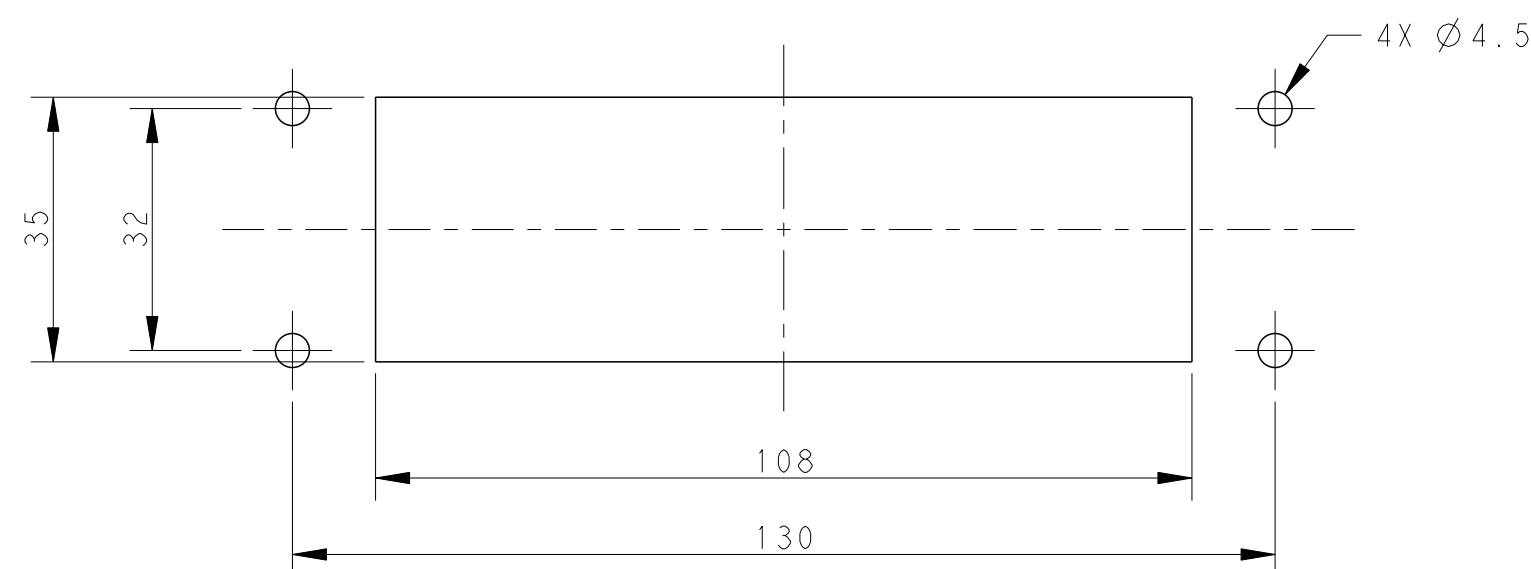

NOTES:
 1. TECHNICAL CHARACTERISTICS:
 HOUSING MATERIAL: DIE CAST ALUMINIUM ALLOY
 SURFACE: SEE TABLE
 DEGREE OF PROTECTION: IP68 (MATED)

注释
 1. 技术参数:
 壳体材料: 铝合金
 表面处理: 见表格
 防护等级: IP68 (配合)

Panel Cut Out
面板开口尺寸

T1932242000-009	H24BPR-AGC-EMC-C H24BPR HOUSING, CENTER LOCKING, BULKHEAD MOUNTED, POWDER COATED, GREY H24BPR中部锁定开孔下壳 灰色
T1932241000-009	H24BPR-AGC-EMC-C H24BPR HOUSING, CENTER LOCKING, BULKHEAD MOUNTED, POWDER COATED, SILVER WHITE H24BPR中部锁定开孔下壳 银白色
T1932240000-009	H24BPR-AGC-EMC-C H24BPR HOUSING, CENTER LOCKING, BULKHEAD MOUNTED, POWDER COATED, BLACK H24BPR中部锁定开孔下壳 黑色

PART NUMBER	DESCRIPTION	THIS DRAWING IS A CONTROLLED DOCUMENT.			
料号	描述	DWN	CHK	APVD	NAME
		DAVID WANG	CHRIS WANG	XIANG XU	H24BPR-AGC-EMC-C
		15JUN2016	15JUN2016	15JUN2016	
DIMENSIONS: mm		TOLERANCES UNLESS OTHERWISE SPECIFIED:		PRODUCT SPEC	
0 PLC ±		1 PLC ±		108-137191	
2 PLC ±		3 PLC ±		APPLICATION SPEC	
4 PLC ±		ANGLES ±		114-137191	
FINISH		WEIGHT		RESTRICTED TO	
-		-		A2	
-		-		SCALE 1:1	
MATERIAL		CUSTOMER DRAWING		SHEET 1 OF 1	
				REV B	