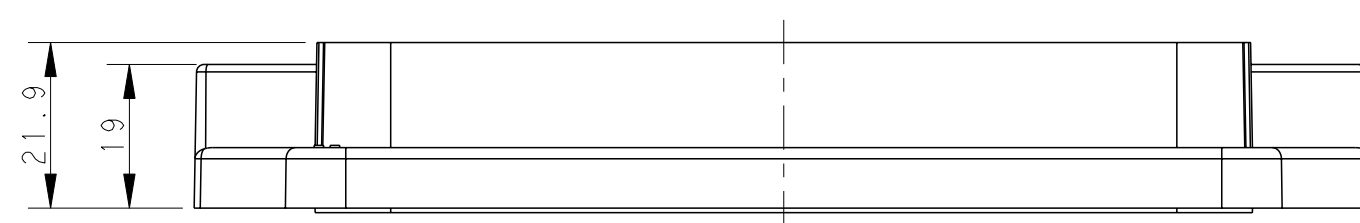

NOTES:
 1. TECHNICAL CHARACTERISTICS:
 HOUSING MATERIAL: DIE CAST ALUMINIUM ALLOY
 SURFACE: SEE TABLE
 DEGREE OF PROTECTION: IP68 (MATED)

注释
 1. 技术参数:
 壳体材料: 铝合金
 表面处理: 见表格
 防护等级: IP68 (配合)

Panel Cut Out
面板开口尺寸

PART NUMBER	DESCRIPTION	THIS DRAWING IS A CONTROLLED DOCUMENT.			
料号	描述	DWN	CHK	APVD	NAME
		DAVID WANG	CHRIS WANG	XIANG XU	H24BPR-AGC-EMC-C
		15JUN2016	15JUN2016	15JUN2016	
DIMENSIONS: mm		TOLERANCES UNLESS OTHERWISE SPECIFIED:		PRODUCT SPEC	
0 PLC ±		1 PLC ±		108-137191	
2 PLC ±		3 PLC ±		APPLICATION SPEC	
4 PLC ±		ANGLES ±		114-137191	
FINISH		WEIGHT		RESTRICTED TO	
-		-		A2	
-		-		SCALE 1:1	
MATERIAL		CUSTOMER DRAWING		SHEET 1 OF 1	
				REV B	