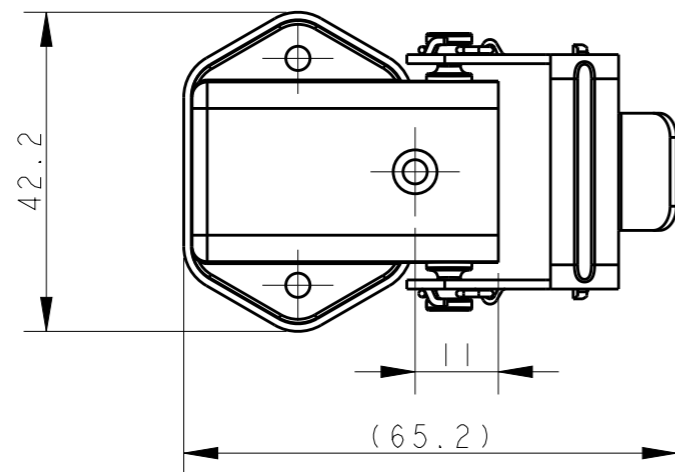

THIS DRAWING IS UNPUBLISHED. RELEASED FOR PUBLICATION 20  
 © COPYRIGHT 20 BY - ALL RIGHTS RESERVED.

REVISIONS					
P	LTR	DESCRIPTION	DATE	DWN	APVD
	A	INITIAL RELEASE	04MAY2015	DL	CW

PANNEL CUT OUT

NOTES:  
 1. TECHNICAL CHARACTERISTICS:  
 BODY MATERIAL: DIE CAST ZINC ALLOY  
 SURFACE TREATMENT: POWDER-COATED, GRAY  
 OPERATION TEMPERATURE: -40-+125°C  
 DEGREE OF PROTECTION: IP65 (MATED)

注释:  
 1. 技术参数:  
 主体材料: 锌合金  
 表面处理: 粉末喷涂, 灰色  
 工作温度: -40-+125°C  
 防护等级: IP65(配合)

THIS DRAWING IS A CONTROLLED DOCUMENT.

DIMENSIONS:	TOLERANCES UNLESS OTHERWISE SPECIFIED:
mm	
	0 PLC ±-
	1 PLC ±-
	2 PLC ±-
	3 PLC ±-
	4 PLC ±-
	ANGLES ±-
MATERIAL	FINISH
-	-
-	-

DWN	04MAY2015
DAVID LI	
CHK	04MAY2015
CHRIS WANG	
APVD	04MAY2015
XU XIANG	
PRODUCT SPEC	108-137012
APPLICATION SPEC	114-137012
WEIGHT	-
Customer Drawing	

T1549030000-000		H3A-MAGS	
ASSEMBLY PART NUMBER		ASSEMBLY PART DESCRIPTION	
<b>STE</b> TE Connectivity			
NAME H3A-MAGS			
SIZE	CAGE CODE	DRAWING NO	RESTRICTED TO
A3	-	©-T1549030000000	-
SCALE 1:1		SHEET 1 OF 1	REV A