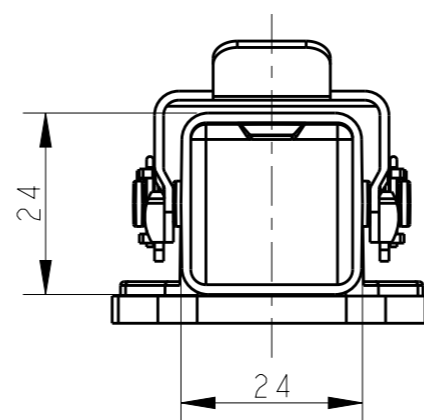

THIS DRAWING IS UNPUBLISHED. RELEASED FOR PUBLICATION 20  
 © COPYRIGHT 20 BY - ALL RIGHTS RESERVED.

REVISIONS					
P	LTR	DESCRIPTION	DATE	DWN	APVD
	A	INITIAL RELEASE	04MAY2015	DL	CW

PANNEL CUT OUT

NOTES:  
 1. TECHNICAL CHARACTERISTICS:  
 BODY MATERIAL: DIE CAST ZINC ALLOY  
 SURFACE TREATMENT: POWDER-COATED, GRAY  
 OPERATION TEMPERATURE: -40-+125°C  
 DEGREE OF PROTECTION: IP65 (MATED)

注释:  
 1. 技术参数:  
 主体材料: 锌合金  
 表面处理: 粉末喷涂, 灰色  
 工作温度: -40-+125°C  
 防护等级: IP65(配合)

THIS DRAWING IS A CONTROLLED DOCUMENT.

DIMENSIONS:	TOLERANCES UNLESS OTHERWISE SPECIFIED:
mm	
	0 PLC ±-
	1 PLC ±-
	2 PLC ±-
	3 PLC ±-
	4 PLC ±-
	ANGLES ±-
MATERIAL	FINISH
-	-
-	-

DWN	04MAY2015
DAVID LI	
CHK	04MAY2015
CHRIS WANG	
APVD	04MAY2015
XU XIANG	
PRODUCT SPEC	108-137012
APPLICATION SPEC	114-137012
WEIGHT	-
Customer Drawing	

T1549030000-000		H3A-MAGS	
ASSEMBLY PART NUMBER		ASSEMBLY PART DESCRIPTION	
<b>STE</b> TE Connectivity			
NAME H3A-MAGS			
SIZE	CAGE CODE	DRAWING NO	RESTRICTED TO
A3	-	©-T1549030000000	-
SCALE 1:1		SHEET 1 OF 1	REV A