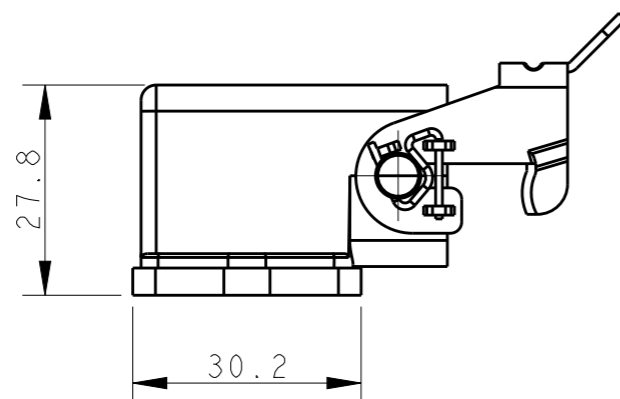

THIS DRAWING IS UNPUBLISHED. RELEASED FOR PUBLICATION 20  
 © COPYRIGHT 20 BY - ALL RIGHTS RESERVED.

REVISIONS					
P	LTR	DESCRIPTION	DATE	DWN	APVD
	A	INITIAL RELEASE	04MAY2015	DL	CW

PANNEL CUT OUT

NOTES:  
 1. TECHNICAL CHARACTERISTICS:  
 BODY MATERIAL: DIE CAST ZINC ALLOY  
 SURFACE TREATMENT: POWDER-COATED, GRAY  
 OPERATION TEMPERATURE: -40-+125°C  
 DEGREE OF PROTECTION: IP65 (MATED)

注释:  
 1. 技术参数:  
 主体材料: 锌合金  
 表面处理: 粉末喷涂, 灰色  
 工作温度: -40-+125°C  
 防护等级: IP65(配合)

THIS DRAWING IS A CONTROLLED DOCUMENT.

DIMENSIONS:	TOLERANCES UNLESS OTHERWISE SPECIFIED:
mm	
	0 PLC ±-
	1 PLC ±-
	2 PLC ±-
	3 PLC ±-
	4 PLC ±-
	ANGLES ±-
MATERIAL	FINISH
-	-
-	-

DWN	04MAY2015
DAVID LI	
CHK	04MAY2015
CHRIS WANG	
APVD	04MAY2015
XU XIANG	
PRODUCT SPEC	108-137012
APPLICATION SPEC	114-137012
WEIGHT	-
Customer Drawing	

T1549030000-000		H3A-MAGS	
ASSEMBLY PART NUMBER		ASSEMBLY PART DESCRIPTION	
<b>STE</b> TE Connectivity			
NAME H3A-MAGS			
SIZE	CAGE CODE	DRAWING NO	RESTRICTED TO
A3	-	©-T1549030000000	-
SCALE 1:1		SHEET 1 OF 1	REV A