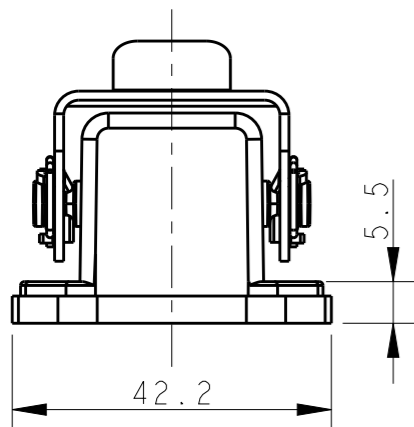

THIS DRAWING IS UNPUBLISHED. RELEASED FOR PUBLICATION 20  
 © COPYRIGHT 20 BY - ALL RIGHTS RESERVED.

REVISIONS					
P	LTR	DESCRIPTION	DATE	DWN	APVD
	A	INITIAL RELEASE	04MAY2015	DL	CW

PANNEL CUT OUT

NOTES:  
 1. TECHNICAL CHARACTERISTICS:  
 BODY MATERIAL: DIE CAST ZINC ALLOY  
 SURFACE TREATMENT: POWDER-COATED, GRAY  
 OPERATION TEMPERATURE: -40-+125°C  
 DEGREE OF PROTECTION: IP65 (MATED)

注释:  
 1. 技术参数:  
 主体材料: 锌合金  
 表面处理: 粉末喷涂, 灰色  
 工作温度: -40-+125°C  
 防护等级: IP65(配合)

THIS DRAWING IS A CONTROLLED DOCUMENT.

DIMENSIONS:	TOLERANCES UNLESS OTHERWISE SPECIFIED:
mm	
	0 PLC ±-
	1 PLC ±-
	2 PLC ±-
	3 PLC ±-
	4 PLC ±-
	ANGLES ±-
MATERIAL	FINISH
-	-
-	-

DWN	04MAY2015
DAVID LI	
CHK	04MAY2015
CHRIS WANG	
APVD	04MAY2015
XU XIANG	
PRODUCT SPEC	108-137012
APPLICATION SPEC	114-137012
WEIGHT	-
Customer Drawing	

T1549030000-000		H3A-MAGS	
ASSEMBLY PART NUMBER		ASSEMBLY PART DESCRIPTION	
<b>STE</b> TE Connectivity			
NAME H3A-MAGS			
SIZE	CAGE CODE	DRAWING NO	RESTRICTED TO
A3	-	©-T1549030000000	-
SCALE 1:1		SHEET 1 OF 1	REV A