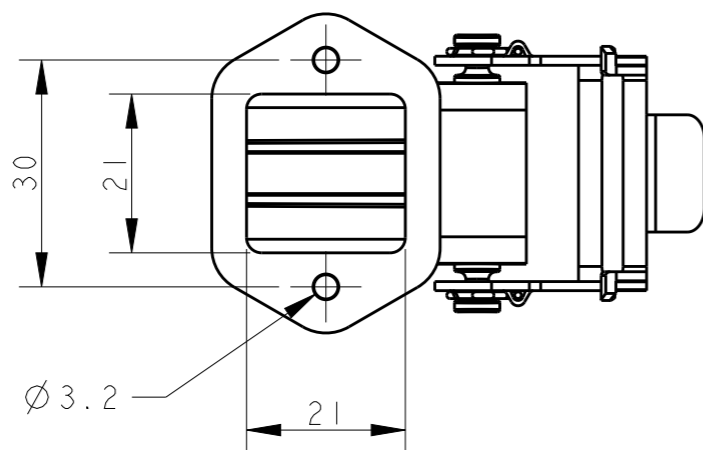

THIS DRAWING IS UNPUBLISHED. RELEASED FOR PUBLICATION 20  
 © COPYRIGHT 20 BY - ALL RIGHTS RESERVED.

REVISIONS					
P	LTR	DESCRIPTION	DATE	DWN	APVD
	A	INITIAL RELEASE	04MAY2015	DL	CW

PANNEL CUT OUT

NOTES:  
 1. TECHNICAL CHARACTERISTICS:  
 BODY MATERIAL: DIE CAST ZINC ALLOY  
 SURFACE TREATMENT: POWDER-COATED, GRAY  
 OPERATION TEMPERATURE: -40-+125°C  
 DEGREE OF PROTECTION: IP65 (MATED)

注释:  
 1. 技术参数:  
 主体材料: 锌合金  
 表面处理: 粉末喷涂, 灰色  
 工作温度: -40-+125°C  
 防护等级: IP65(配合)

THIS DRAWING IS A CONTROLLED DOCUMENT.

DIMENSIONS:	TOLERANCES UNLESS OTHERWISE SPECIFIED:
mm	
	0 PLC ±-
	1 PLC ±-
	2 PLC ±-
	3 PLC ±-
	4 PLC ±-
	ANGLES ±-
MATERIAL	FINISH
-	-
-	-

DWN	04MAY2015
DAVID LI	
CHK	04MAY2015
CHRIS WANG	
APVD	04MAY2015
XU XIANG	
PRODUCT SPEC	108-137012
APPLICATION SPEC	114-137012
WEIGHT	-
Customer Drawing	

T1549030000-000		H3A-MAGS	
ASSEMBLY PART NUMBER		ASSEMBLY PART DESCRIPTION	
<b>STE</b> TE Connectivity			
NAME H3A-MAGS			
SIZE	CAGE CODE	DRAWING NO	RESTRICTED TO
A3	-	©-T1549030000000	-
SCALE 1:1		SHEET 1 OF 1	REV A