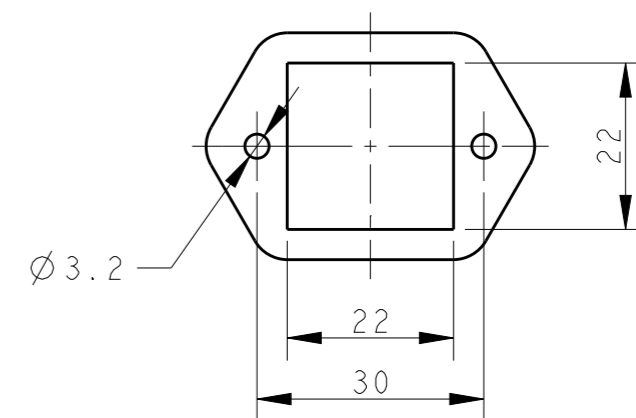

THIS DRAWING IS UNPUBLISHED. RELEASED FOR PUBLICATION 20  
 © COPYRIGHT 20 BY - ALL RIGHTS RESERVED.

REVISIONS					
P	LTR	DESCRIPTION	DATE	DWN	APVD
	A	INITIAL RELEASE	04MAY2015	DL	CW

PANNEL CUT OUT

NOTES:  
 1. TECHNICAL CHARACTERISTICS:  
 BODY MATERIAL: DIE CAST ZINC ALLOY  
 SURFACE TREATMENT: POWDER-COATED, GRAY  
 OPERATION TEMPERATURE: -40-+125°C  
 DEGREE OF PROTECTION: IP65 (MATED)

注释:  
 1. 技术参数:  
 主体材料: 锌合金  
 表面处理: 粉末喷涂, 灰色  
 工作温度: -40-+125°C  
 防护等级: IP65(配合)

THIS DRAWING IS A CONTROLLED DOCUMENT.

DIMENSIONS:	TOLERANCES UNLESS OTHERWISE SPECIFIED:
mm	
	0 PLC ±-
	1 PLC ±-
	2 PLC ±-
	3 PLC ±-
	4 PLC ±-
	ANGLES ±-
MATERIAL	FINISH
-	-
-	-

DWN	04MAY2015
DAVID LI	
CHK	04MAY2015
CHRIS WANG	
APVD	04MAY2015
XU XIANG	
PRODUCT SPEC	108-137012
APPLICATION SPEC	114-137012
WEIGHT	-
Customer Drawing	

T1549030000-000		H3A-MAGS	
ASSEMBLY PART NUMBER		ASSEMBLY PART DESCRIPTION	
<b>STE</b> TE Connectivity			
NAME H3A-MAGS			
SIZE	CAGE CODE	DRAWING NO	RESTRICTED TO
A3	-	©-T1549030000000	-
SCALE 1:1		SHEET 1 OF 1	REV A