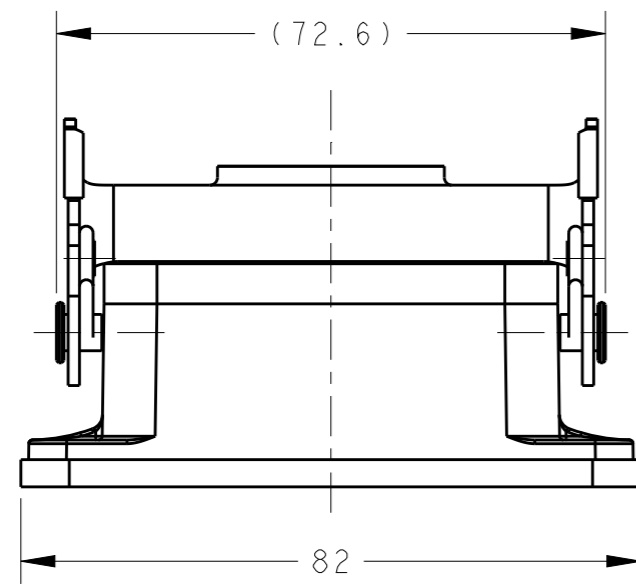

NOTES:  
 1. TECHNICAL CHARACTERISTICS:  
 HOUSING MATERIAL: DIE CAST ALUMINIUM ALLOY  
 SURFACE: POWDER COATED, SEE TABLE  
 OPERATION TEMPERATURE: -40-+125°C  
 DEGREE OF PROTECTION: IP65 (MATED)

注释:  
 1. 技术参数:  
 下壳材料: 铝合金  
 表面处理: 粉末涂层, SEE TABLE  
 工作温度: -40-+125°C  
 防护等级: IP65(配合)

PART NUMBER	DESCRIPTION	HOUSING COLOR
T1500063000-000	H6B-AG	GREY
T1500063500-000	H6B-AG	GREY FLANGE SEALING FIXED BY GLUE WITH HOUSING
T1503063000-000	H6B-AG	RED

THIS DRAWING IS A CONTROLLED DOCUMENT.		DWN 05JUN2015 David Wang	 TE Connectivity	
DIMENSIONS: mm		CHK 05JUN2015 Chris Wang		
TOLERANCES UNLESS OTHERWISE SPECIFIED:		APVD 05JUN2015 Xiang Xu	NAME H6B-AG	
0 PLC ±-		PRODUCT SPEC 108-137013	SIZE CAGE CODE DRAWING NO RESTRICTED TO	
1 PLC ±-		APPLICATION SPEC 114-137013	A300779 C-T150X063X00000	
2 PLC ±-		WEIGHT -	SCALE 1:1 SHEET 1 OF 1 REV A1	
3 PLC ±-		Customer Drawing		
4 PLC ±-				
ANGLES ±-				
FINISH -				
MATERIAL -				