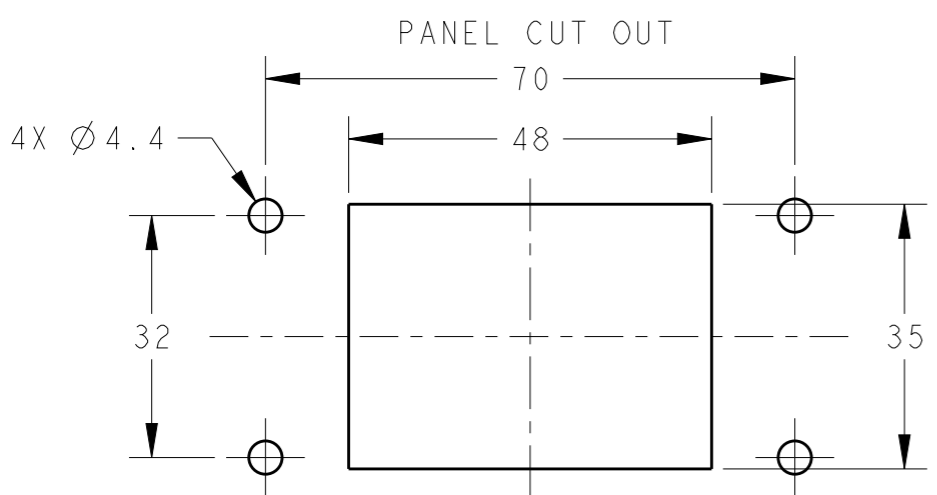

NOTES:  
 1. TECHNICAL CHARACTERISTICS:  
 HOUSING MATERIAL: DIE CAST ALUMINIUM ALLOY  
 SURFACE: POWDER COATED, SEE TABLE  
 OPERATION TEMPERATURE: -40-+125°C  
 DEGREE OF PROTECTION: IP65 (MATED)

注释:  
 1. 技术参数:  
 下壳材料: 铝合金  
 表面处理: 粉末涂层, SEE TABLE  
 工作温度: -40-+125°C  
 防护等级: IP65(配合)

PART NUMBER	DESCRIPTION	HOUSING COLOR
T1500063000-000	H6B-AG	GREY
T1500063500-000	H6B-AG	GREY FLANGE SEALING FIXED BY GLUE WITH HOUSING
T1503063000-000	H6B-AG	RED

THIS DRAWING IS A CONTROLLED DOCUMENT.		DWN 05JUN2015 David Wang	 TE Connectivity	
DIMENSIONS: mm		CHK 05JUN2015 Chris Wang		
TOLERANCES UNLESS OTHERWISE SPECIFIED:		APVD 05JUN2015 Xiang Xu	NAME H6B-AG	
0 PLC ±-		PRODUCT SPEC 108-137013	SIZE CAGE CODE DRAWING NO RESTRICTED TO	
1 PLC ±-		APPLICATION SPEC 114-137013	A300779 C-T150X063X00000	
2 PLC ±-		WEIGHT -	SCALE 1:1 SHEET 1 OF 1 REV A1	
3 PLC ±-		Customer Drawing		
4 PLC ±-				
ANGLES ±-				
FINISH -				
MATERIAL -				