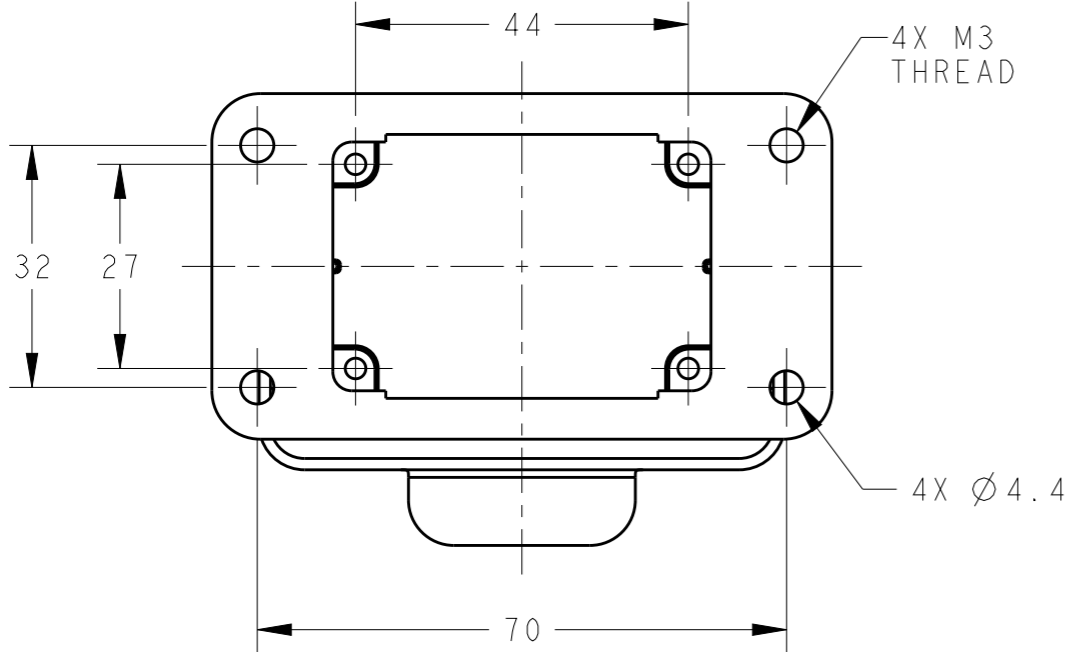

NOTES:  
 1. TECHNICAL CHARACTERISTICS:  
 HOUSING MATERIAL: DIE CAST ALUMINIUM ALLOY  
 SURFACE: POWDER COATED, SEE TABLE  
 OPERATION TEMPERATURE: -40-+125°C  
 DEGREE OF PROTECTION: IP65 (MATED)

注释:  
 1. 技术参数:  
 下壳材料: 铝合金  
 表面处理: 粉末涂层, SEE TABLE  
 工作温度: -40-+125°C  
 防护等级: IP65(配合)

PART NUMBER	DESCRIPTION	HOUSING COLOR
T1500063000-000	H6B-AG	GREY
T1500063500-000	H6B-AG	GREY FLANGE SEALING FIXED BY GLUE WITH HOUSING
T1503063000-000	H6B-AG	RED

THIS DRAWING IS A CONTROLLED DOCUMENT.		DWN 05JUN2015 David Wang	 TE Connectivity	
DIMENSIONS: mm		CHK 05JUN2015 Chris Wang		
TOLERANCES UNLESS OTHERWISE SPECIFIED:		APVD 05JUN2015 Xiang Xu	NAME H6B-AG	
0 PLC ±-		PRODUCT SPEC 108-137013	SIZE CAGE CODE DRAWING NO RESTRICTED TO	
1 PLC ±-		APPLICATION SPEC 114-137013	A300779 C-T150X063X00000	
2 PLC ±-		WEIGHT -	SCALE 1:1 SHEET 1 OF 1 REV A1	
3 PLC ±-		Customer Drawing		
4 PLC ±-				
ANGLES ±-				
FINISH -				
MATERIAL -				