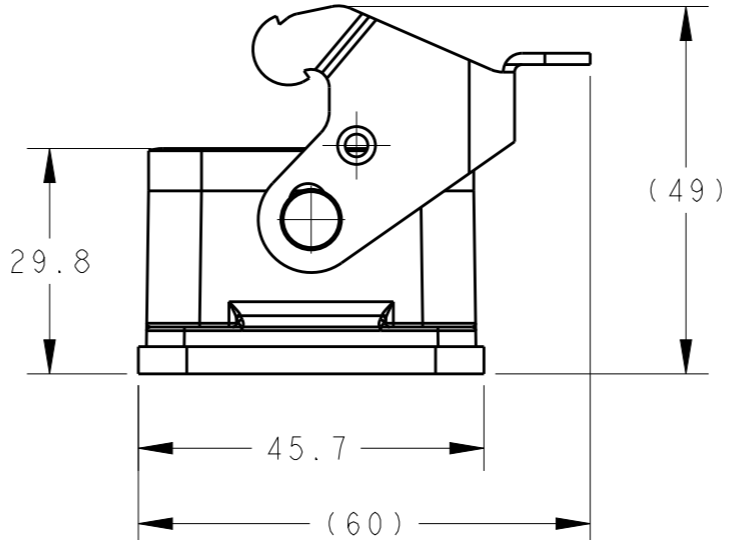

NOTES:  
 1. TECHNICAL CHARACTERISTICS:  
 HOUSING MATERIAL: DIE CAST ALUMINIUM ALLOY  
 SURFACE: POWDER COATED, SEE TABLE  
 OPERATION TEMPERATURE: -40-+125°C  
 DEGREE OF PROTECTION: IP65 (MATED)

注释:  
 1. 技术参数:  
 下壳材料: 铝合金  
 表面处理: 粉末涂层, SEE TABLE  
 工作温度: -40-+125°C  
 防护等级: IP65(配合)

PART NUMBER	DESCRIPTION	HOUSING COLOR
T1500063000-000	H6B-AG	GREY
T1500063500-000	H6B-AG	GREY FLANGE SEALING FIXED BY GLUE WITH HOUSING
T1503063000-000	H6B-AG	RED

THIS DRAWING IS A CONTROLLED DOCUMENT.		DWN 05JUN2015 David Wang	 TE Connectivity	
DIMENSIONS: mm		CHK 05JUN2015 Chris Wang		
TOLERANCES UNLESS OTHERWISE SPECIFIED:		APVD 05JUN2015 Xiang Xu	NAME H6B-AG	
0 PLC ±-		PRODUCT SPEC 108-137013	SIZE CAGE CODE DRAWING NO RESTRICTED TO	
1 PLC ±-		APPLICATION SPEC 114-137013	A300779 C-T150X063X00000	
2 PLC ±-		WEIGHT -	SCALE 1:1 SHEET 1 OF 1 REV A1	
3 PLC ±-		Customer Drawing		
4 PLC ±-				
ANGLES ±-				
FINISH -				
MATERIAL -				