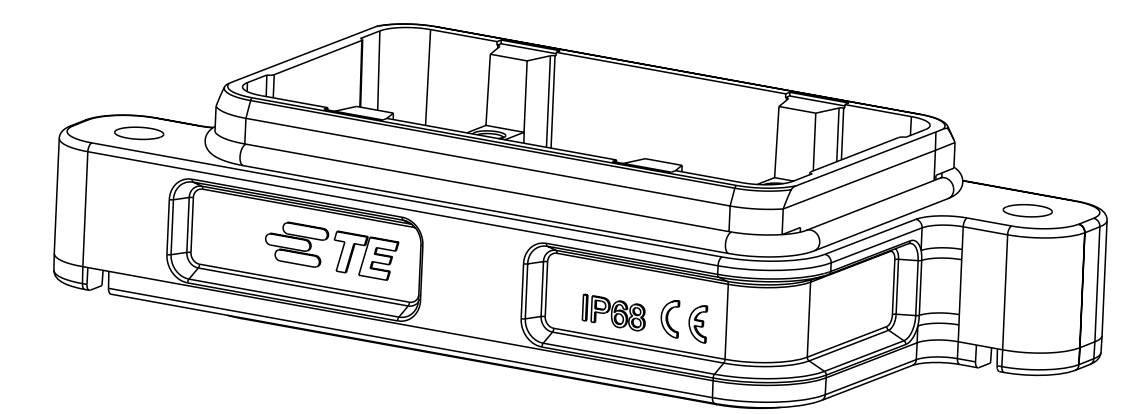

NOTES:
 1. TECHNICAL CHARACTERISTICS:
 HOUSING MATERIAL: DIE CAST ALUMINIUM ALLOY
 SURFACE: SEE TABLE
 DEGREE OF PROTECTION: IP68 (MATED)

注释
 1. 技术参数:
 壳体材料: 铝合金
 表面处理: 见表格
 防护等级: IP68 (配合)

Panel Cut Out Dimension, Only for Reference
 面板开口尺寸, 仅供参考

PART NUMBER 料号	PART DESCRIPTION 描述
T1930062000-009	H6BPR HOUSING, DIAGONAL LOCKING, BULKHEAD MOUNTED, POWDER COATED, GREY H6BPR 对角锁定开孔下壳 灰色
T1930061000-009	H6BPR HOUSING, DIAGONAL LOCKING, BULKHEAD MOUNTED, POWDER COATED, SILVER WHITE H6BPR 对角锁定开孔下壳 银白色
T1930060000-009	H6BPR HOUSING, DIAGONAL LOCKING, BULKHEAD MOUNTED, POWDER COATED, BLACK H6BPR 对角锁定开孔下壳 黑色

THIS DRAWING IS A CONTROLLED DOCUMENT.		DWN 24SEP2016 DAVID WANG	TE Connectivity	
DIMENSIONS: mm		CHK 24SEP2016 CHRIS WANG		
TOLERANCES UNLESS OTHERWISE SPECIFIED:		APVD 24SEP2016 XIANG XU	NAME H6BPR-AG-EMC-C	
0 PLC ±-		PRODUCT SPEC 108-137191	SIZE A2	
1 PLC ±-		APPLICATION SPEC 114-137191	CAGE CODE -	
2 PLC ±-		WEIGHT -	DRAWING NO G-T193006XXXXX09	
3 PLC ±-		CUSTOMER DRAWING	RESTRICTED TO	
4 PLC ±-			SCALE 1:1 SHEET 1 OF 1 REV B	
ANGLES ±-				
FINISH -				