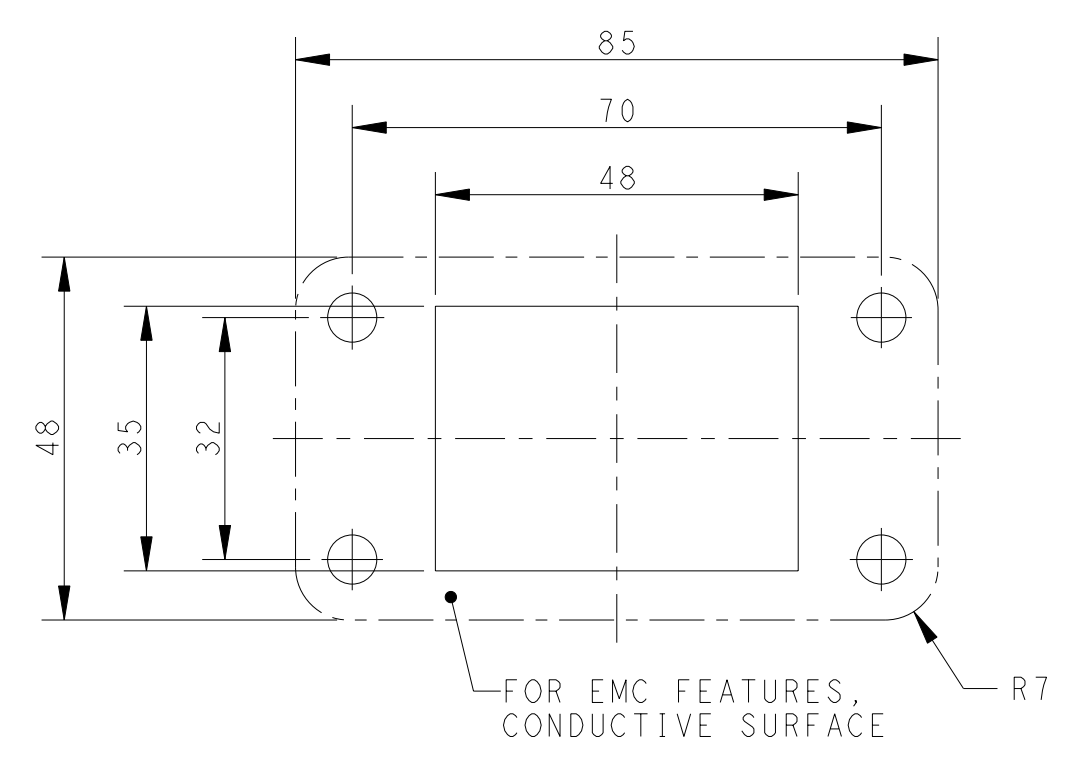

NOTES:
 1. TECHNICAL CHARACTERISTICS:
 HOUSING MATERIAL: DIE CAST ALUMINIUM ALLOY
 SURFACE: SEE TABLE
 DEGREE OF PROTECTION: IP68 (MATED)

注释
 1. 技术参数:
 壳体材料: 铝合金
 表面处理: 见表格
 防护等级: IP68 (配合)

Panel Cut Out Dimension, Only for Reference
 面板开口尺寸, 仅供参考

PART NUMBER 料号	PART DESCRIPTION 描述
T1930062000-009	H6BPR HOUSING, DIAGONAL LOCKING, BULKHEAD MOUNTED, POWDER COATED, GREY H6BPR 对角锁定开孔下壳 灰色
T1930061000-009	H6BPR HOUSING, DIAGONAL LOCKING, BULKHEAD MOUNTED, POWDER COATED, SILVER WHITE H6BPR 对角锁定开孔下壳 银白色
T1930060000-009	H6BPR HOUSING, DIAGONAL LOCKING, BULKHEAD MOUNTED, POWDER COATED, BLACK H6BPR 对角锁定开孔下壳 黑色

THIS DRAWING IS A CONTROLLED DOCUMENT.		DWN 24SEP2016 DAVID WANG	TE Connectivity	
DIMENSIONS: mm		CHK 24SEP2016 CHRIS WANG		
TOLERANCES UNLESS OTHERWISE SPECIFIED:		APVD 24SEP2016 XIANG XU	NAME H6BPR-AG-EMC-C	
0 PLC ±-		PRODUCT SPEC 108-137191	SIZE A2	
1 PLC ±-		APPLICATION SPEC 114-137191	CAGE CODE -	
2 PLC ±-		WEIGHT -	DRAWING NO G-T193006XXXXX09	
3 PLC ±-		CUSTOMER DRAWING	RESTRICTED TO	
4 PLC ±-			SCALE 1:1 SHEET 1 OF 1 REV B	
ANGLES ±-				
FINISH -				