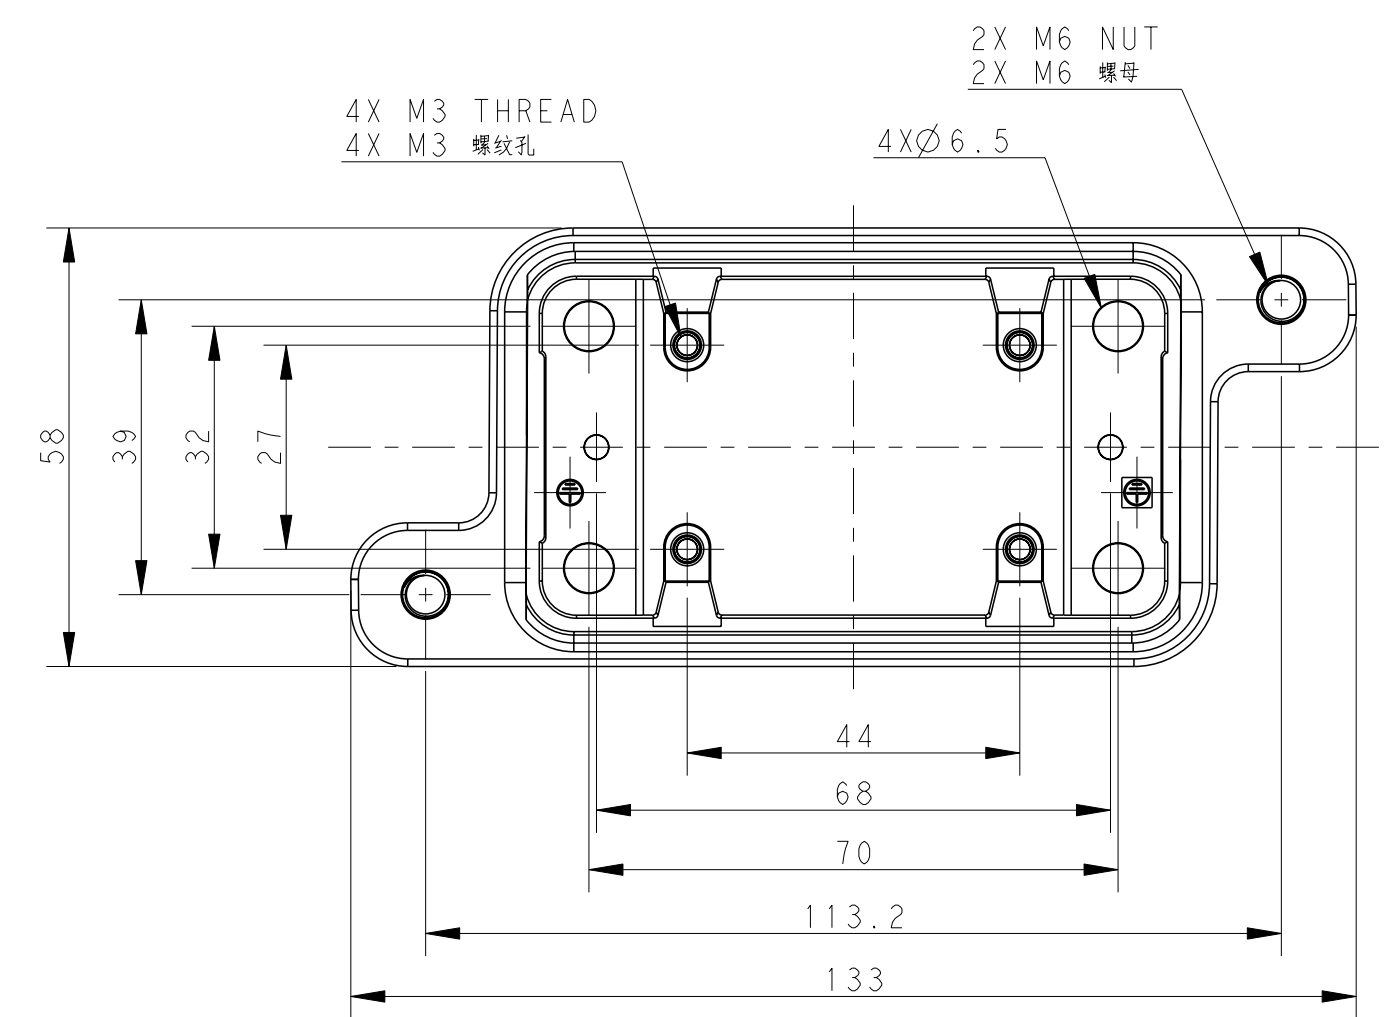

NOTES:
 1. TECHNICAL CHARACTERISTICS:
 HOUSING MATERIAL: DIE CAST ALUMINIUM ALLOY
 SURFACE: SEE TABLE
 DEGREE OF PROTECTION: IP68 (MATED)

注释
 1. 技术参数:
 壳体材料: 铝合金
 表面处理: 见表格
 防护等级: IP68 (配合)

Panel Cut Out Dimension, Only for Reference
 面板开口尺寸, 仅供参考

PART NUMBER 料号	PART DESCRIPTION 描述
T1930062000-009	H6BPR HOUSING, DIAGONAL LOCKING, BULKHEAD MOUNTED, POWDER COATED, GREY H6BPR 对角锁定开孔下壳 灰色
T1930061000-009	H6BPR HOUSING, DIAGONAL LOCKING, BULKHEAD MOUNTED, POWDER COATED, SILVER WHITE H6BPR 对角锁定开孔下壳 银白色
T1930060000-009	H6BPR HOUSING, DIAGONAL LOCKING, BULKHEAD MOUNTED, POWDER COATED, BLACK H6BPR 对角锁定开孔下壳 黑色

THIS DRAWING IS A CONTROLLED DOCUMENT.		DWN 24SEP2016 DAVID WANG	TE Connectivity	
DIMENSIONS: mm		CHK 24SEP2016 CHRIS WANG		
TOLERANCES UNLESS OTHERWISE SPECIFIED:		APVD 24SEP2016 XIANG XU	NAME H6BPR-AG-EMC-C	
0 PLC ±-		PRODUCT SPEC 108-137191	SIZE A2	
1 PLC ±-		APPLICATION SPEC 114-137191	CAGE CODE -	
2 PLC ±-		WEIGHT -	DRAWING NO G-T193006XXXXX09	
3 PLC ±-		CUSTOMER DRAWING	RESTRICTED TO	
4 PLC ±-			SCALE 1:1 SHEET 1 OF 1 REV B	
ANGLES ±-				
FINISH -				