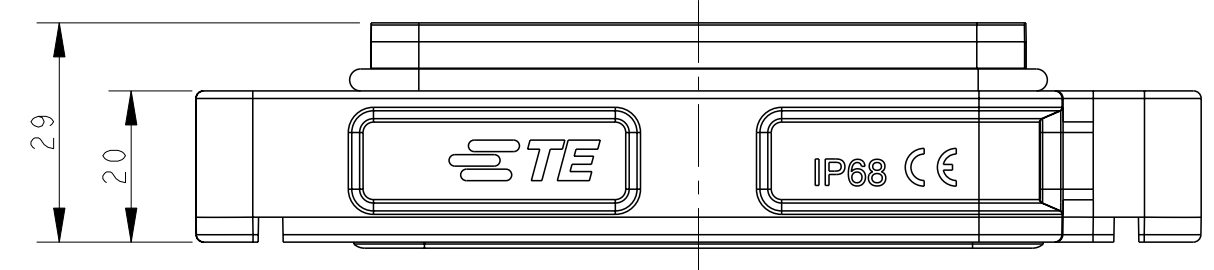

NOTES:
 1. TECHNICAL CHARACTERISTICS:
 HOUSING MATERIAL: DIE CAST ALUMINIUM ALLOY
 SURFACE: SEE TABLE
 DEGREE OF PROTECTION: IP68 (MATED)

注释
 1. 技术参数:
 壳体材料: 铝合金
 表面处理: 见表格
 防护等级: IP68 (配合)

Panel Cut Out Dimension, Only for Reference
 面板开口尺寸, 仅供参考

PART NUMBER 料号	PART DESCRIPTION 描述
T1930062000-009	H6BPR HOUSING, DIAGONAL LOCKING, BULKHEAD MOUNTED, POWDER COATED, GREY H6BPR 对角锁定开孔下壳 灰色
T1930061000-009	H6BPR HOUSING, DIAGONAL LOCKING, BULKHEAD MOUNTED, POWDER COATED, SILVER WHITE H6BPR 对角锁定开孔下壳 银白色
T1930060000-009	H6BPR HOUSING, DIAGONAL LOCKING, BULKHEAD MOUNTED, POWDER COATED, BLACK H6BPR 对角锁定开孔下壳 黑色

THIS DRAWING IS A CONTROLLED DOCUMENT.		DWN 24SEP2016 DAVID WANG	TE Connectivity	
DIMENSIONS: mm		CHK 24SEP2016 CHRIS WANG		
TOLERANCES UNLESS OTHERWISE SPECIFIED:		APVD 24SEP2016 XIANG XU	NAME H6BPR-AG-EMC-C	
0 PLC ±-		PRODUCT SPEC 108-137191	SIZE A2	
1 PLC ±-		APPLICATION SPEC 114-137191	CAGE CODE -	
2 PLC ±-		WEIGHT -	DRAWING NO G-T193006XXXXX09	
3 PLC ±-		CUSTOMER DRAWING	RESTRICTED TO	
4 PLC ±-			SCALE 1:1 SHEET 1 OF 1 REV B	
ANGLES ±-				
FINISH -				