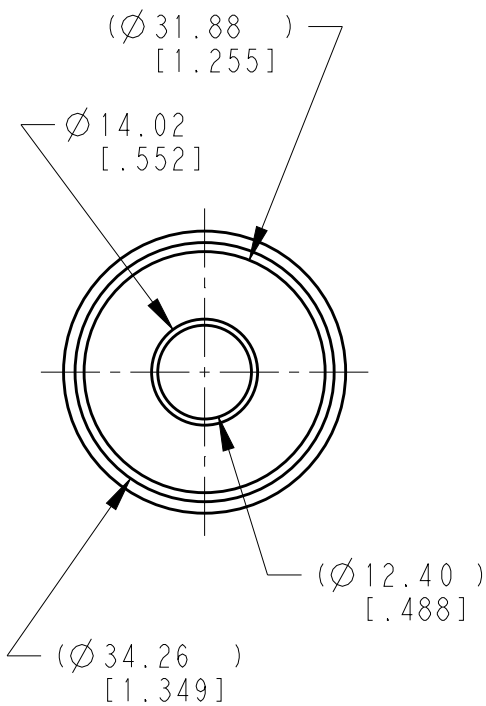

LOC	DIST	REVISIONS			
P	LTR	DESCRIPTION	DATE	DWN	APVD
	A	NEW RELEASE PER ECO-14-012863	27AUG2014	DM	DM
	A1	REVISED PER PCN E-19-017229	06NOV2019	JA	IG

SCALE 1:2

- 4 SMALL MATERIAL EXTENSION IS ACCEPTABLE ON THIS END ALL AROUND,
3. THIS ACCESSORY PART IS PROVIDED WITHOUT TYPICAL TRANSPORTATION INDUSTRY PROCESS CONTROL. NO VALIDATION TESTING HAS BEEN PERFORMED. CUSTOMER IS RESPONSIBLE FOR DETERMINING PRODUCT PERFORMANCE AND SUITABILITY FOR APPLICATION.
2. TEMPERATURE RATING: -29° TO +100°C [-20°F TO +121°F].
1. THIS PART IS USED ON:
 HD10-6-XXX RECEPTACLES
 HD14-6-XXX RECEPTACLES
 HD16-6-XXX PLUG
 WHERE XXX IS PIN ARRANGEMENTS

NOTES:

TE INTERNAL PN	DEUTSCH PN
HD10-6BT	HD10-6BT

2019 RELEASED FOR PUBLICATION

TE Connectivity. All Rights Reserved. COPYRIGHT 2014

DIMENSIONS:	
mm	[INCHES]
TOLERANCES UNLESS OTHERWISE SPECIFIED:	
0 PLC	±
1 PLC	±
2 PLC	±
3 PLC	±0.64 [0.025]
4 PLC	±
ANGLES	±5°

DWN D.MEYER	27AUG2014
CHK I.GRANTCHAROVA	27AUG2014
APVD D.MEYER	27AUG2014
PRODUCT SPEC	
APPLICATION SPEC	
WEIGHT	9.08g

MATERIAL	PVC	FINISH	GRAY
TE TE Connectivity			
NAME BOOT, RECEPTACLE, SIZE 6 HD10 SERIES			
SIZE	A 4	CAGE CODE	4AFU8
DRAWING NO	C=HD10-6BT		RESTRICTED TO
			-