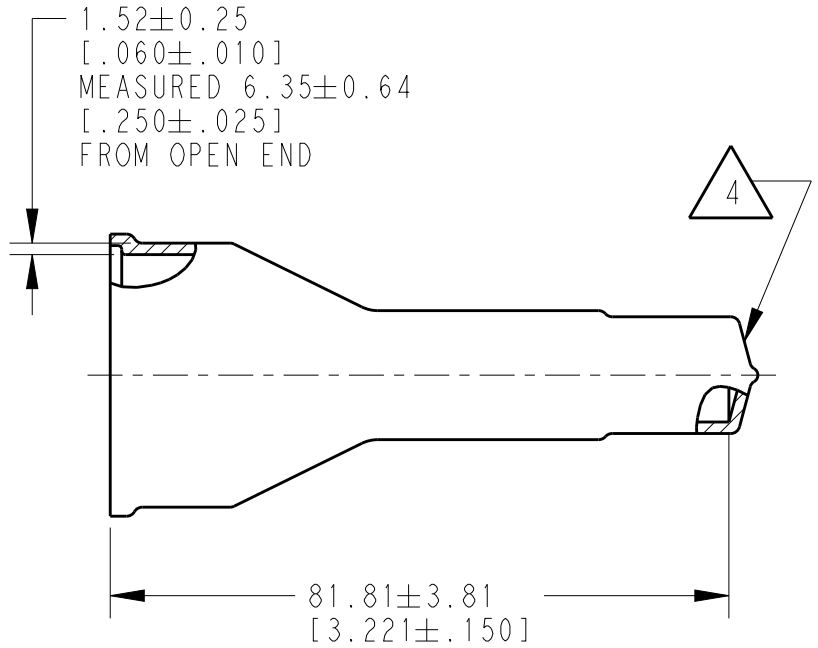

LOC	DIST	REVISIONS			
P	LTR	DESCRIPTION	DATE	DWN	APVD
	A	NEW RELEASE PER ECO-14-012863	27AUG2014	DM	DM
	A1	REVISED PER PCN E-19-017229	06NOV2019	JA	IG

SCALE 1:2

- 4 SMALL MATERIAL EXTENSION IS ACCEPTABLE ON THIS END ALL AROUND,
3. THIS ACCESSORY PART IS PROVIDED WITHOUT TYPICAL TRANSPORTATION INDUSTRY PROCESS CONTROL. NO VALIDATION TESTING HAS BEEN PERFORMED. CUSTOMER IS RESPONSIBLE FOR DETERMINING PRODUCT PERFORMANCE AND SUITABILITY FOR APPLICATION.
2. TEMPERATURE RATING: -29° TO +100°C [-20°F TO +121°F].
1. THIS PART IS USED ON:
 HD10-6-XXX RECEPTACLES
 HD14-6-XXX RECEPTACLES
 HD16-6-XXX PLUG
 WHERE XXX IS PIN ARRANGEMENTS

NOTES:

TE INTERNAL PN	DEUTSCH PN
HD10-6BT	HD10-6BT

2019 RELEASED FOR PUBLICATION

TE Connectivity. All Rights Reserved. COPYRIGHT 2014

DIMENSIONS:	
mm	[INCHES]
TOLERANCES UNLESS OTHERWISE SPECIFIED:	
0 PLC	±
1 PLC	±
2 PLC	±
3 PLC	±0.64 [0.025]
4 PLC	±
ANGLES	±5°

DWN D.MEYER	27AUG2014
CHK I.GRANTCHAROVA	27AUG2014
APVD D.MEYER	27AUG2014
PRODUCT SPEC	
APPLICATION SPEC	
WEIGHT	9.08g

MATERIAL	PVC	FINISH	GRAY
TE TE Connectivity			
NAME BOOT, RECEPTACLE, SIZE 6 HD10 SERIES			
SIZE	A 4	CAGE CODE	4AFU8
DRAWING NO	C=HD10-6BT		RESTRICTED TO
			-