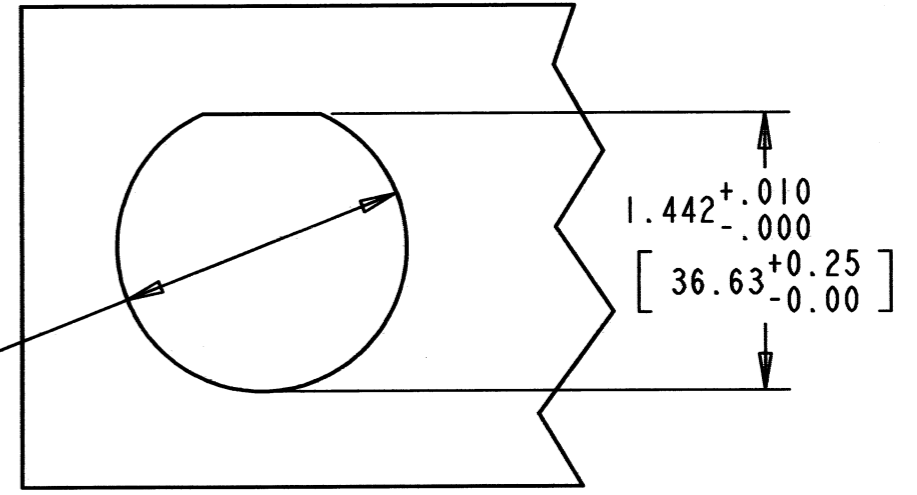

REV
NC HD10-9-96P*-BE09

REVISIONS			
SYM	DESCRIPTION	DATE	APPROVED
NC	REVISED AND REPLACES PREVIOUS		
	RELEASED PER E.O. P21473	10/3/12	DM

3D VIEW

RECOMMENDED PANEL CUTOUT

- 10. * = SEAL TYPE ('BLANK', E)
- 9. MATERIAL: SHELL: PLASTIC; SEAL: RUBBER.
- 8. OVERALL DIMENSION DOES NOT INCLUDE RUBBER GROMMET.
- 7. THIS RECEPTACLE MATES WITH HD16-9-96S*-**** PLUG (* = SEAL TYPE, **** = ALL MODIFICATIONS).
- 6. FOR CONTACTS AND WIRES PERFORMANCE AND APPLICATION CHARACTERISTICS SEE ENVELOPE DRAWING 0425-015-0000. THIS RECEPTACLE USES PIN CONTACTS ONLY.
- 5. USE PANEL NUT P/N 2411-002-1805 AND LOCK WASHER P/N 2414-002-1886. PANEL NUT MOUNTING TORQUE: 45-55 IN-LB [5.1-6.1 N-M].
- 4. RECOMMENDED PANEL THICKNESS: .062[1.57] TO .188[4.77].
- 3. ALL DIMENSIONS ARE IN INCHES [MILLIMETERS]. DIMENSION TOLERANCE: ±.025[±.63]. UNLESS OTHERWISE SPECIFIED.
- 2. THIS CONNECTOR WILL ACCOMMODATE THE FOLLOWING WIRE INSULATION DIAMETERS:

RECEPTACLE CONNECTOR
ARRANGEMENT 9-96
D-HOLE PANEL MOUNT
COLOR: GREY
HD10 SERIES
ENVELOPE

EP	MATL. CODE
3850 INDUSTRIAL AVE. HEMET, CA 92545	
B HD10-9-96P*-BE09	
DWG SIZE	CODE 11139 SHEET OF

X-ON Electronics