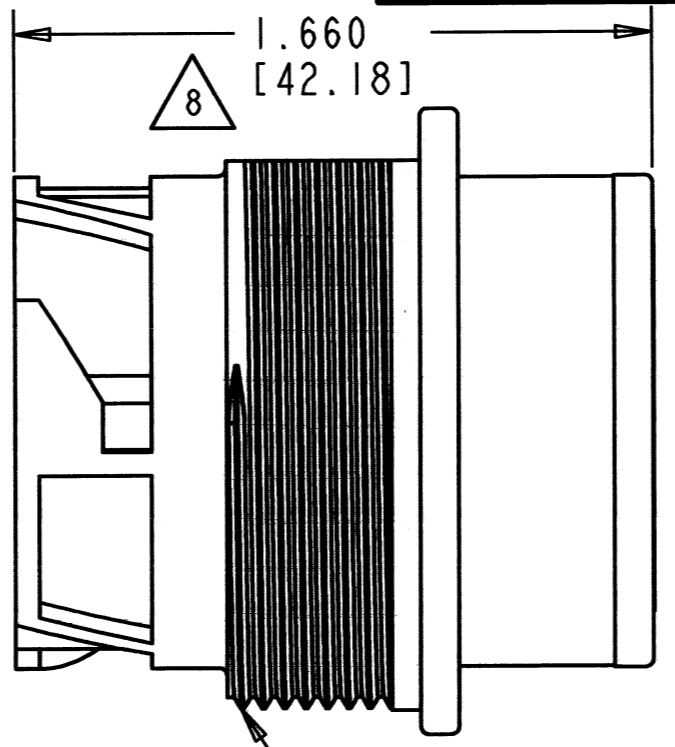

REV
NC HD10-9-96P*-BE09

REVISIONS			
SYM	DESCRIPTION	DATE	APPROVED
NC	REVISED AND REPLACES PREVIOUS		
	RELEASED PER E.O. P21473	10/3/12	DM

3D VIEW

RECOMMENDED PANEL CUTOUT

- 10. * = SEAL TYPE ('BLANK', E)
- 9. MATERIAL: SHELL: PLASTIC; SEAL: RUBBER.
- 8. OVERALL DIMENSION DOES NOT INCLUDE RUBBER GROMMET.
- 7. THIS RECEPTACLE MATES WITH HD16-9-96S*-**** PLUG (* = SEAL TYPE, **** = ALL MODIFICATIONS).
- 6. FOR CONTACTS AND WIRES PERFORMANCE AND APPLICATION CHARACTERISTICS SEE ENVELOPE DRAWING 0425-015-0000. THIS RECEPTACLE USES PIN CONTACTS ONLY.
- 5. USE PANEL NUT P/N 2411-002-1805 AND LOCK WASHER P/N 2414-002-1886. PANEL NUT MOUNTING TORQUE: 45-55 IN-LB [5.1-6.1 N-M].
- 4. RECOMMENDED PANEL THICKNESS: .062[1.57] TO .188[4.77].
- 3. ALL DIMENSIONS ARE IN INCHES [MILLIMETERS]. DIMENSION TOLERANCE: ±.025[±.63]. UNLESS OTHERWISE SPECIFIED.
- 2. THIS CONNECTOR WILL ACCOMMODATE THE FOLLOWING WIRE INSULATION DIAMETERS:

SEAL TYPE	MINIMUM O.D.	MAXIMUM O.D.
NORMAL (BLANK)	.100 [2.54]	.150 [3.81]
E	.053 [1.35]	.120 [3.05]

NOTES:

- 1. CONSULT FACTORY FOR ELECTRICAL AND MATERIAL SPECIFICATIONS.

SIGNATURE & DATE	
DR	A. MALAGON 16DEC09
CHK	B. B. 10/2/2012
PE	B. B. 10/2/12
APPD	D. M. 10/3/12
SCALE	NONE WT

RECEPTACLE CONNECTOR
ARRANGEMENT 9-96
D-HOLE PANEL MOUNT
COLOR: GREY
HD10 SERIES
ENVELOPE

EP	MATL. CODE
3850 INDUSTRIAL AVE. HEMET, CA 92545	
B HD10-9-96P*-BE09	
DWG SIZE	CODE 11139 SHEET OF

X-ON Electronics