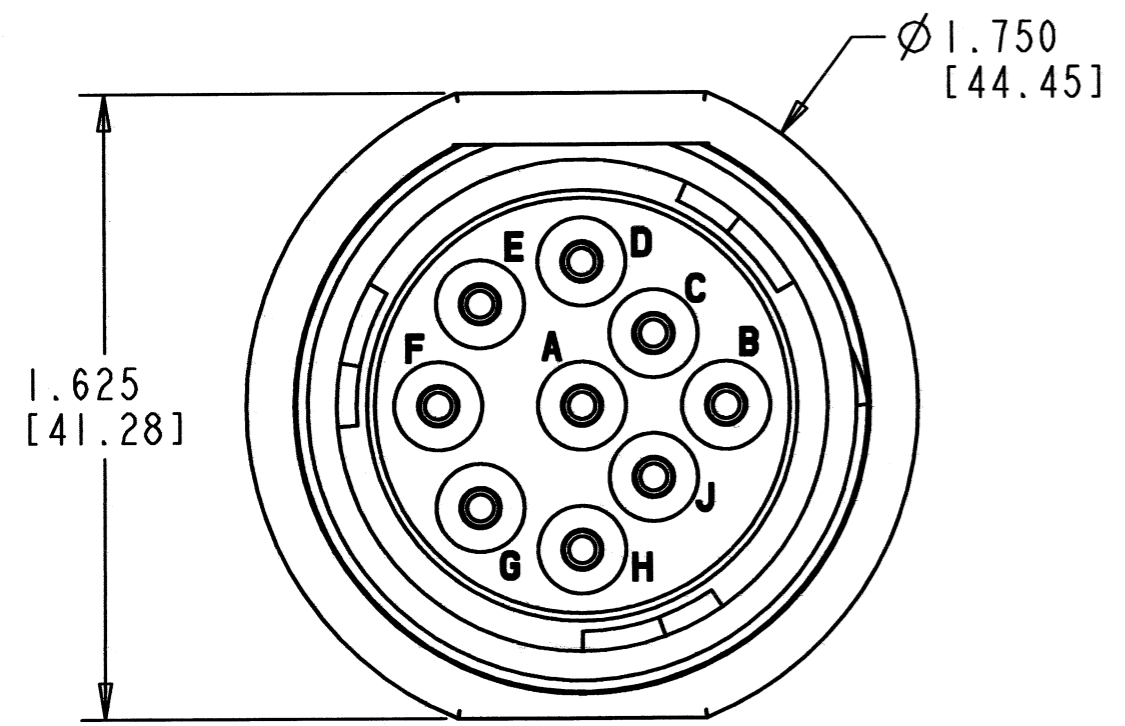

REV
NC HD10-9-96P*-BE09

REVISIONS			
SYM	DESCRIPTION	DATE	APPROVED
NC	REVISED AND REPLACES PREVIOUS		
	RELEASED PER E.O. P21473	10/3/12	DM

3D VIEW

RECOMMENDED PANEL CUTOUT

- 10. * = SEAL TYPE ('BLANK', E)
- 9. MATERIAL: SHELL: PLASTIC; SEAL: RUBBER.
- 8. OVERALL DIMENSION DOES NOT INCLUDE RUBBER GROMMET.
- 7. THIS RECEPTACLE MATES WITH HD16-9-96S*-**** PLUG (* = SEAL TYPE, **** = ALL MODIFICATIONS).
- 6. FOR CONTACTS AND WIRES PERFORMANCE AND APPLICATION CHARACTERISTICS SEE ENVELOPE DRAWING 0425-015-0000. THIS RECEPTACLE USES PIN CONTACTS ONLY.
- 5. USE PANEL NUT P/N 2411-002-1805 AND LOCK WASHER P/N 2414-002-1886. PANEL NUT MOUNTING TORQUE: 45-55 IN-LB [5.1-6.1 N-M].
- 4. RECOMMENDED PANEL THICKNESS: .062[1.57] TO .188[4.77].
- 3. ALL DIMENSIONS ARE IN INCHES [MILLIMETERS]. DIMENSION TOLERANCE: ±.025[±.63]. UNLESS OTHERWISE SPECIFIED.
- 2. THIS CONNECTOR WILL ACCOMMODATE THE FOLLOWING WIRE INSULATION DIAMETERS:

SEAL TYPE	MINIMUM O.D.	MAXIMUM O.D.
NORMAL (BLANK)	.100 [2.54]	.150 [3.81]
E	.053 [1.35]	.120 [3.05]

NOTES:

- 1. CONSULT FACTORY FOR ELECTRICAL AND MATERIAL SPECIFICATIONS.

SIGNATURE & DATE	
DR	A. MALAGON 16DEC09
CHK	B. B. 10/2/2012
PE	B. B. 10/2/12
APPD	D. M. 10/3/12
SCALE	NONE WT

RECEPTACLE CONNECTOR
ARRANGEMENT 9-96
D-HOLE PANEL MOUNT
COLOR: GREY
HD10 SERIES
ENVELOPE

EP	MATL. CODE
3850 INDUSTRIAL AVE. HEMET, CA 92545	
B HD10-9-96P*-BE09	
DWG SIZE	CODE 11139 SHEET OF

X-ON Electronics