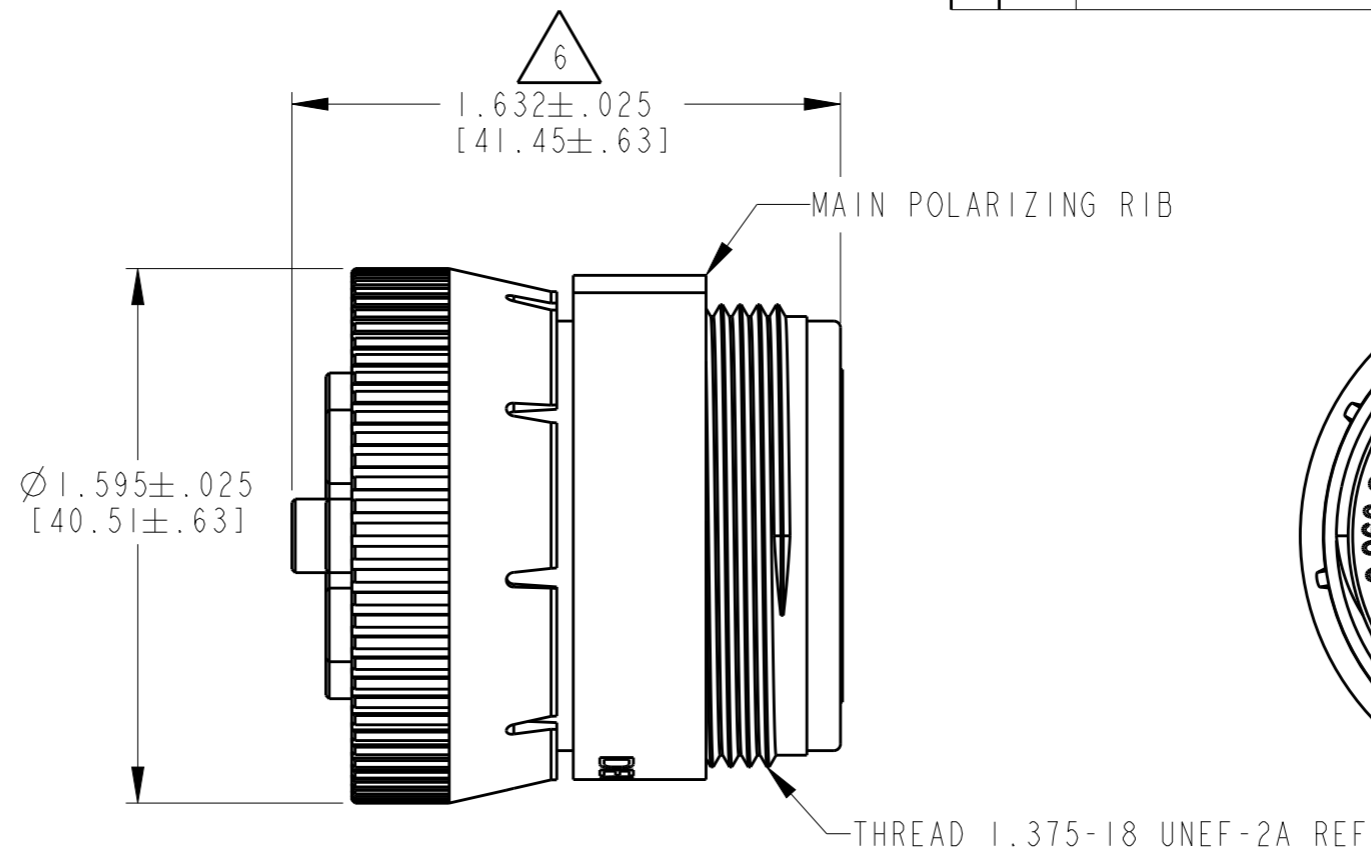

REVISIONS					
P	LTR	DESCRIPTION	DATE	DWN	APVD
	C1	REVISED PER PCN E-16-018195	15DEC2016	MGM	DM

6. OVERALL DIMENSIONS DOES NOT INCLUDE RUBBER GROMMET.

5. THIS PLUG MATES WITH HD10-9-96PX-XXXX AND HD14-9-96PX-XXXX RECEPTACLES (X = SEAL TYPE, XXXX = ALL MODIFICATIONS).

4. FOR "PERFORMANCE AND APPLICATION CHARACTERISTICS OF SOLID/STAMPED AND FORMED CONTACTS AND WIRES," SEE ENVELOPE DRAWING 0425-015-0000. THIS PLUG USES SOCKET CONTACTS ONLY.

3. DELETED.

2. THIS CONNECTOR SERIES WILL ACCOMMODATE THE FOLLOWING WIRE INSULATION DIAMETERS:

CONTACT SIZE	MINIMUM O.D.	MAXIMUM O.D.
16	.100 [2.54]	.150 [3.81]

1. CONSULT FACTORY FOR ELECTRICAL AND MATERIAL SPECIFICATIONS.

8. DATE CODE: EXAMPLE: 416
 4 = FOURTH QUARTER OF THE YEAR (1 THRU 4)
 16 = THE YEAR

7. MATERIAL: SHELL: PLASTIC; SEAL: RUBBER.

TE INTERNAL PN	DEUTSCH PN
HD16-9-96S-C016	HD16-9-96S-C016

THIS DRAWING IS A CONTROLLED DOCUMENT.		DWN J. HAYNES 08DEC1999		
DIMENSIONS: INCHES [mm]		CHK J. APOSTOL 26APR2004		
TOLERANCES UNLESS OTHERWISE SPECIFIED:		APVD S. BEARD 16APR2004	NAME PLUG CONNECTOR HD10 SERIES ARR. 9-96-C016 MOD. COLOR: GREY	
		PRODUCT SPEC	SIZE	
0 PLC ± 1 PLC ± 2 PLC ± 3 PLC ±.025 [.64] 4 PLC ± ANGLES ±		APPLICATION SPEC	CAGE CODE	
MATERIAL		WEIGHT	DRAWING NO	
FINISH		37.6 (g)	A3 4AFU8	
		CUSTOMER DRAWING	© HD16-9-96S-C016	
		SCALE	RESTRICTED TO	
		1.75:1	-	
		SHEET	REV	
		1 OF 1	C1	