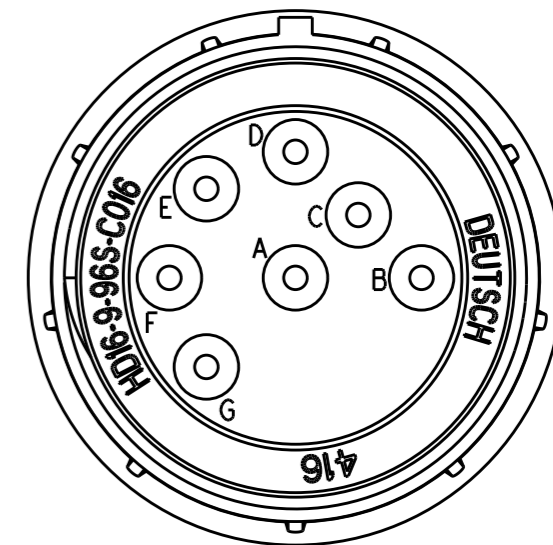

REVISIONS					
P	LTR	DESCRIPTION	DATE	DWN	APVD
	C1	REVISED PER PCN E-16-018195	15DEC2016	MGM	DM

6. OVERALL DIMENSIONS DOES NOT INCLUDE RUBBER GROMMET.

5. THIS PLUG MATES WITH HD10-9-96PX-XXXX AND HD14-9-96PX-XXXX RECEPTACLES (X = SEAL TYPE, XXXX = ALL MODIFICATIONS).

4. FOR "PERFORMANCE AND APPLICATION CHARACTERISTICS OF SOLID/STAMPED AND FORMED CONTACTS AND WIRES," SEE ENVELOPE DRAWING 0425-015-0000. THIS PLUG USES SOCKET CONTACTS ONLY.

3. DELETED.

2. THIS CONNECTOR SERIES WILL ACCOMMODATE THE FOLLOWING WIRE INSULATION DIAMETERS:

CONTACT SIZE	MINIMUM O.D.	MAXIMUM O.D.
16	.100 [2.54]	.150 [3.81]

1. CONSULT FACTORY FOR ELECTRICAL AND MATERIAL SPECIFICATIONS.

8. DATE CODE: EXAMPLE: 416
 4 = FOURTH QUARTER OF THE YEAR (1 THRU 4)
 16 = THE YEAR

7. MATERIAL: SHELL: PLASTIC; SEAL: RUBBER.

TE INTERNAL PN	DEUTSCH PN
HD16-9-96S-C016	HD16-9-96S-C016

THIS DRAWING IS A CONTROLLED DOCUMENT.		DWN J. HAYNES 08DEC1999		
DIMENSIONS: INCHES [mm]		CHK J. APOSTOL 26APR2004		
TOLERANCES UNLESS OTHERWISE SPECIFIED:		APVD S. BEARD 16APR2004	NAME PLUG CONNECTOR HD10 SERIES ARR. 9-96-C016 MOD. COLOR: GREY	
		PRODUCT SPEC	SIZE	
0 PLC ± 1 PLC ± 2 PLC ± 3 PLC ±.025 [.64] 4 PLC ± ANGLES ±		APPLICATION SPEC	CAGE CODE	
MATERIAL		WEIGHT	DRAWING NO	
FINISH		37.6 (g)	A3 4AFU8	
		CUSTOMER DRAWING	© HD16-9-96S-C016	
		SCALE	RESTRICTED TO	
		1.75:1	-	
		SHEET	REV	
		1 OF 1	C1	