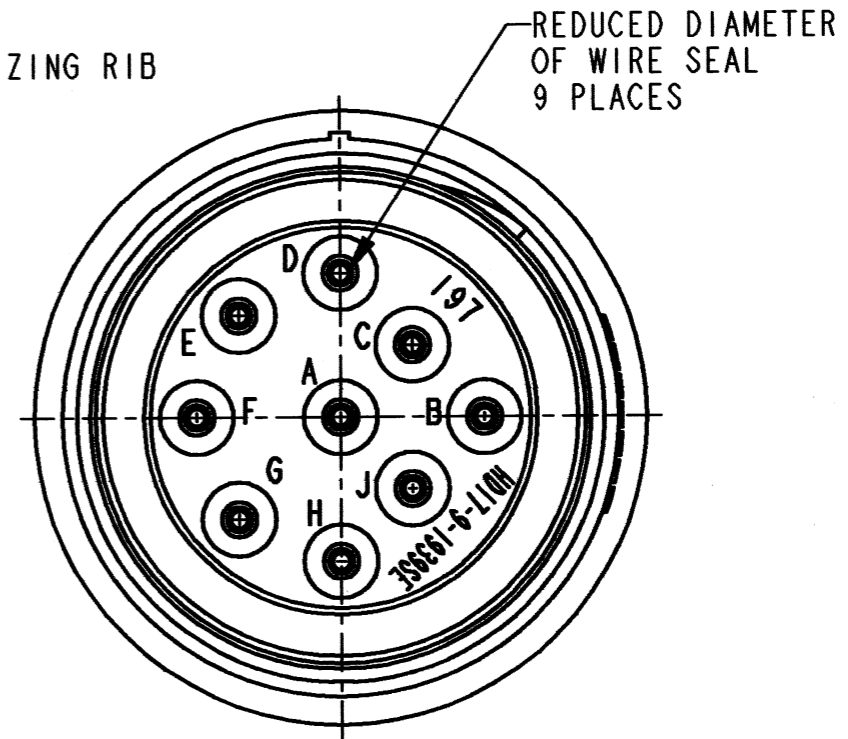

- FOR "PERFORMANCE AND APPLICATION CHARACTERISTICS OF SOLID/STAMPED AND FORMED CONTACTS AND WIRES", SEE ENVELOPE DRAWING 0425-015-0000. THIS PLUG USES SOCKET CONTACTS ONLY.
- ALL DIMENSIONS ARE IN INCHES [MILLIMETERS].
- THIS CONNECTOR SERIES WILL ACCOMMODATE THE FOLLOWING WIRE INSULATION DIAMETERS:

CONTACT SIZE	MINIMUM O.D.	MAXIMUM O.D.
16	.053 [1.35]	.120 [3.05]

- MATERIAL: SHELL: PLASTIC; SEAL: RUBBER.
- OVERALL DIMENSION DOES NOT INCLUDE RUBBER GROMMET.
- THIS PLUG MATES WITH HD10-9-1939P*-**** AND HD14-9-1939P*-**** RECEPTACLES (* = SEAL TYPE, **** = ALL MODIFICATIONS).

PLUG CONNECTOR
HD10 SERIES
ARR. 9-1939
"E" SEAL
COLOR: BLACK
ENVELOPE

EP	MATL. CODE
3850 INDUSTRIAL AVE. HEMET, CA 92545	
B	HD17-9-1939SE
DWG SIZE	CODE 11139 SHEET OF

X-ON Electronics

Largest Supplier of Electrical and Electronic Components