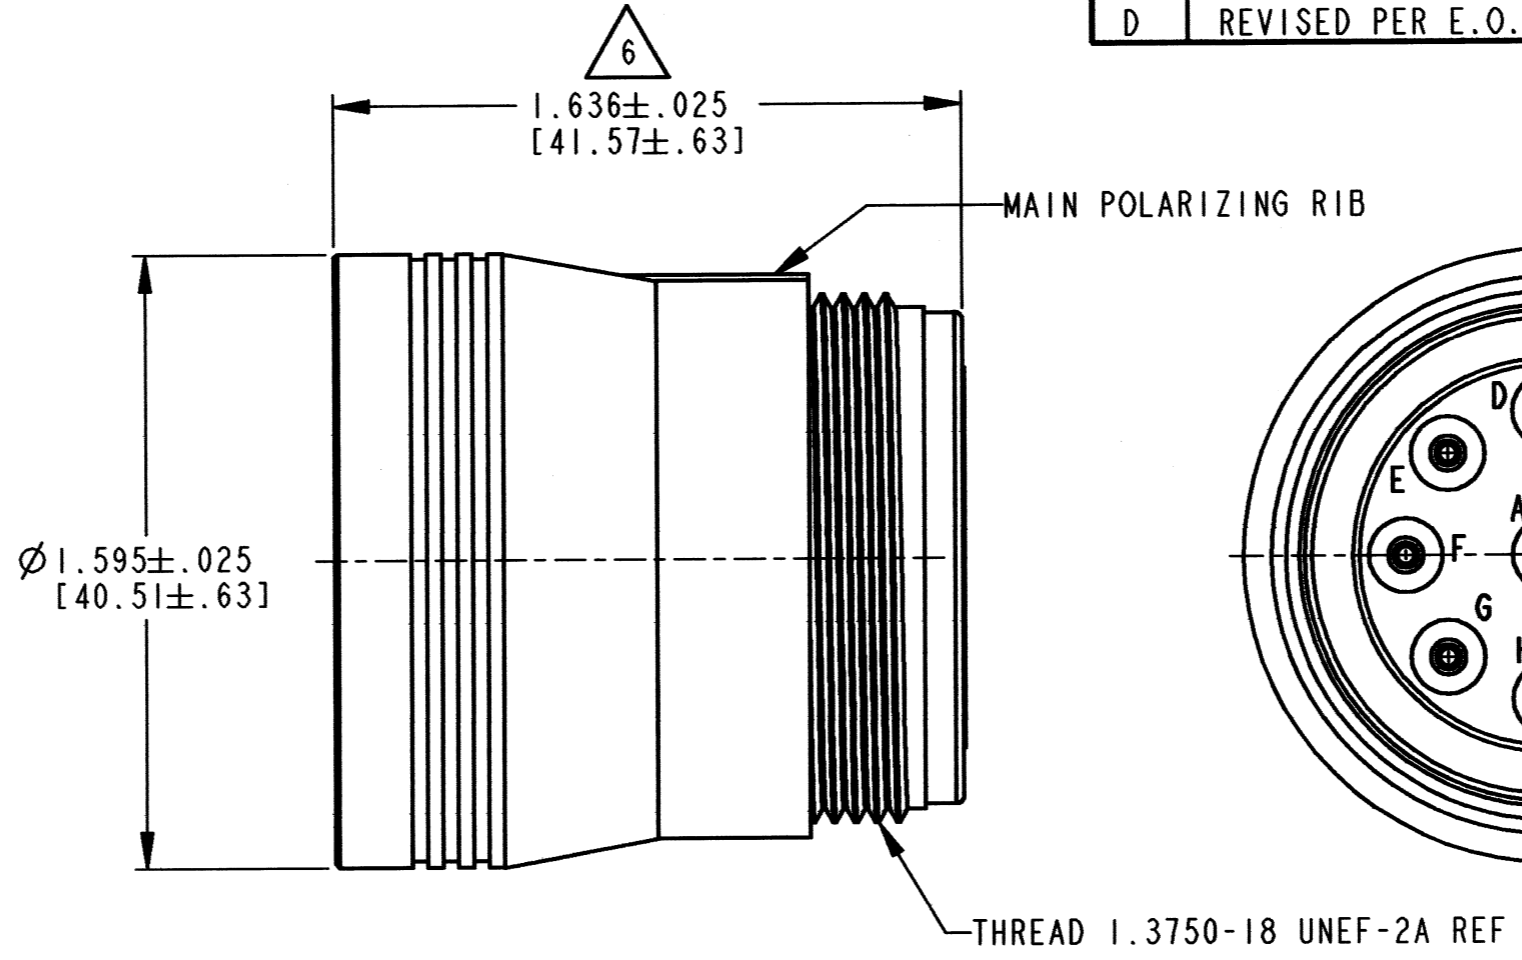

- FOR "PERFORMANCE AND APPLICATION CHARACTERISTICS OF SOLID/STAMPED AND FORMED CONTACTS AND WIRES", SEE ENVELOPE DRAWING 0425-015-0000. THIS PLUG USES SOCKET CONTACTS ONLY.
- ALL DIMENSIONS ARE IN INCHES [MILLIMETERS].
- THIS CONNECTOR SERIES WILL ACCOMMODATE THE FOLLOWING WIRE INSULATION DIAMETERS:

CONTACT SIZE	MINIMUM O.D.	MAXIMUM O.D.
16	.053 [1.35]	.120 [3.05]

- MATERIAL: SHELL: PLASTIC; SEAL: RUBBER.
- OVERALL DIMENSION DOES NOT INCLUDE RUBBER GROMMET.
- THIS PLUG MATES WITH HD10-9-1939P*-**** AND HD14-9-1939P*-**** RECEPTACLES (* = SEAL TYPE, **** = ALL MODIFICATIONS).

PLUG CONNECTOR
HD10 SERIES
ARR. 9-1939
"E" SEAL
COLOR: BLACK
ENVELOPE

EP	MATL. CODE
3850 INDUSTRIAL AVE. HEMET, CA 92545	
B	HD17-9-1939SE
DWG SIZE	CODE 11139 SHEET OF

X-ON Electronics

Largest Supplier of Electrical and Electronic Components