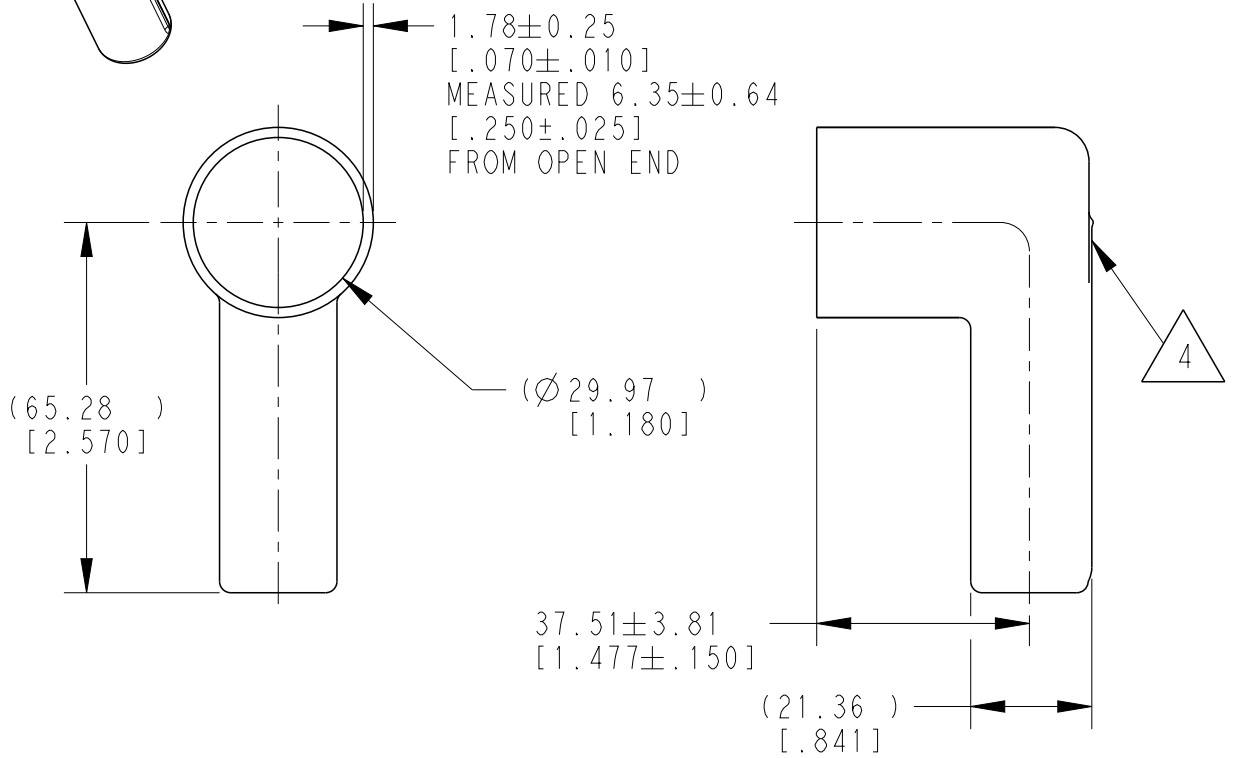

5. SMALL NON-FILLS ARE ACCEPTABLE INSIDE PART, INCLUDING SUPPLIER MARKING.

4. SMALL MATERIAL EXTENSION IS ACCEPTABLE ON THIS END ALL AROUND. WALL THICKNESS ON THIS END MAY VARY.

3. THIS ACCESSORY PART IS PROVIDED WITHOUT TYPICAL TRANSPORTATION INDUSTRY PROCESS CONTROLS. NO VALIDATION TESTING HAS BEEN PERFORMED. CUSTOMER IS RESPONSIBLE FOR DETERMINING PRODUCT PERFORMANCE AND SUITABILITY FOR APPLICATION.

2. TEMPERATURE RATING: -29°C TO +100°C [-20°F TO +212°F].

1. THIS PART IS USED ON
HDP24-18-XXX RECEPTACLES
HDP26-18-XXX PLUGS
HD34-18-XXX RECEPTACLES
HD36-18-XXX PLUGS
WHERE XXX IS PIN ARRANGEMENTS.

TE INTERNAL PN	DEUTSCH PN
HD30-18BT-90-BK	HD30-18BT-90-BK

NOTES:

THIS DRAWING IS UNPUBLISHED. ALL RIGHTS RESERVED. BY TE CONNECTIVITY. COPYRIGHT 2014. RELEASED FOR PUBLICATION 2019.

DIMENSIONS:	
mm [INCHES]	
TOLERANCES UNLESS OTHERWISE SPECIFIED:	
0 PLC	±
1 PLC	±
2 PLC	±
3 PLC	±0.63 [.025]
4 PLC	±
ANGLES	±0° 30' 0"

DWN	D.MEYER	27AUG2014
CHK	I. GRANTCHAROVA	27AUG2014
APVD	D.MEYER	27AUG2014
PRODUCT SPEC		
APPLICATION SPEC		
WEIGHT 14.94g		

MATERIAL	PVC	FINISH	BLACK
TE TE Connectivity			
NAME BOOT, SIZE 18 HD30/HDP20 SERIES			
SIZE	A 4	CAGE CODE	4AFU8
DRAWING NO	C=HD30-18BT-90-BK		
RESTRICTED TO			-

CUSTOMER DRAWING

SCALE 3:4

SHEET 1 OF 1

REV A2