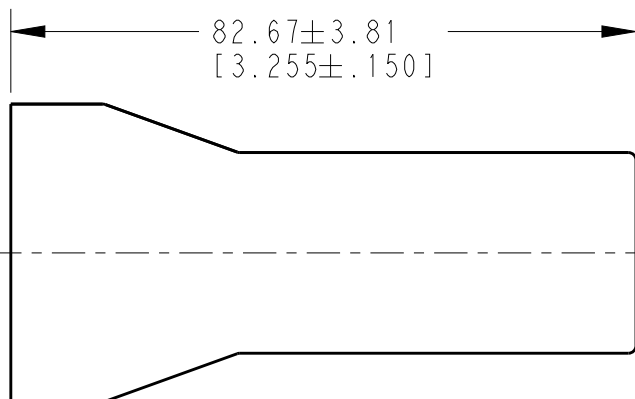

SCALE 1:2

REVISIONS

P	LTR	DESCRIPTION	DATE	DWN	APVD
	A	NEW RELEASE PER ECO-14-013277	27AUG2014	DM	DM
	A1	REVISE PER PCN E-19-014486	16SEP2019	JA	DM

1.52±0.25  
[.060±.010]  
MEASURED 6.35±0.64  
[.250±.025]  
FROM OPEN END

3. THIS ACCESSORY PART IS PROVIDED WITHOUT TYPICAL TRANSPORTATION INDUSTRY PROCESS CONTROLS. NO VALIDATION TESTING HAS BEEN PERFORMED. CUSTOMER IS RESPONSIBLE FOR DETERMINING PRODUCT PERFORMANCE AND SUITABILITY FOR APPLICATION.
2. TEMPERATURE RATING: -29°C TO +100°C [-20°F TO +212°F].
1. THIS PART IS USED ON  
HDP24-24-XXX RECEPTACLES  
HDP26-24-XXX PLUGS  
HD34-24-XXX RECEPTACLES  
HD36-24-XXX PLUGS  
WHERE XXX IS PIN ARRANGEMENTS.

NOTES:

TE INTERNAL PN	DEUTSCH PN
HD30-24BT	HD30-24BT

THIS DRAWING IS UNPUBLISHED. ALL RIGHTS RESERVED. 2019

COPYRIGHT 2014 BY TE CONNECTIVITY

DIMENSIONS: mm [INCHES]	DWN D.MEYER	27AUG2014	MATERIAL	PVC	FINISH	GRAY
	CHK I.GRANTCHAROVA	27AUG2014	TE Connectivity			
TOLERANCES UNLESS OTHERWISE SPECIFIED:	APVD D.MEYER	27AUG2014				
	0 PLC ±	PRODUCT SPEC	SIZE	CAGE CODE	DRAWING NO	RESTRICTED TO
1 PLC ±	APPLICATION SPEC	WEIGHT	A 4	4AFU8	©=HD30-24BT	-
2 PLC ±			CUSTOMER DRAWING			SCALE 1:1
3 PLC ±0.63 [.025]						SHEET 1 OF 1
4 PLC ±						REV A1
ANGLES ±0°30'0"						