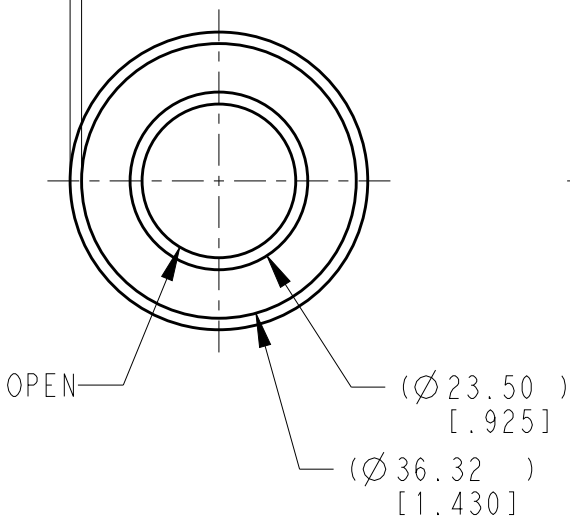

SCALE 1:2

REVISIONS

P	LTR	DESCRIPTION	DATE	DWN	APVD
	A	NEW RELEASE PER ECO-14-013277	27AUG2014	DM	DM
	A1	REVISE PER PCN E-19-014486	16SEP2019	JA	DM

1.52±0.25  
[.060±.010]  
MEASURED 6.35±0.64  
[.250±.025]  
FROM OPEN END

3. THIS ACCESSORY PART IS PROVIDED WITHOUT TYPICAL TRANSPORTATION INDUSTRY PROCESS CONTROLS. NO VALIDATION TESTING HAS BEEN PERFORMED. CUSTOMER IS RESPONSIBLE FOR DETERMINING PRODUCT PERFORMANCE AND SUITABILITY FOR APPLICATION.
2. TEMPERATURE RATING: -29°C TO +100°C [-20°F TO +212°F].
1. THIS PART IS USED ON  
HDP24-24-XXX RECEPTACLES  
HDP26-24-XXX PLUGS  
HD34-24-XXX RECEPTACLES  
HD36-24-XXX PLUGS  
WHERE XXX IS PIN ARRANGEMENTS.

NOTES:

TE INTERNAL PN	DEUTSCH PN
HD30-24BT	HD30-24BT

THIS DRAWING IS UNPUBLISHED. ALL RIGHTS RESERVED. 2019

COPYRIGHT 2014 BY TE CONNECTIVITY

DIMENSIONS: mm [INCHES]	DWN D.MEYER	27AUG2014	MATERIAL	PVC	FINISH	GRAY
	CHK I.GRANTCHAROVA	27AUG2014	TE Connectivity			
TOLERANCES UNLESS OTHERWISE SPECIFIED:	APVD D.MEYER	27AUG2014				
	0 PLC ±	PRODUCT SPEC	SIZE	CAGE CODE	DRAWING NO	RESTRICTED TO
1 PLC ±	APPLICATION SPEC	WEIGHT	A 4	4AFU8	©=HD30-24BT	-
2 PLC ±			CUSTOMER DRAWING			SCALE 1:1
3 PLC ±0.63 [.025]						SHEET 1 OF 1
4 PLC ±						REV A1
ANGLES ±0°30'0"						