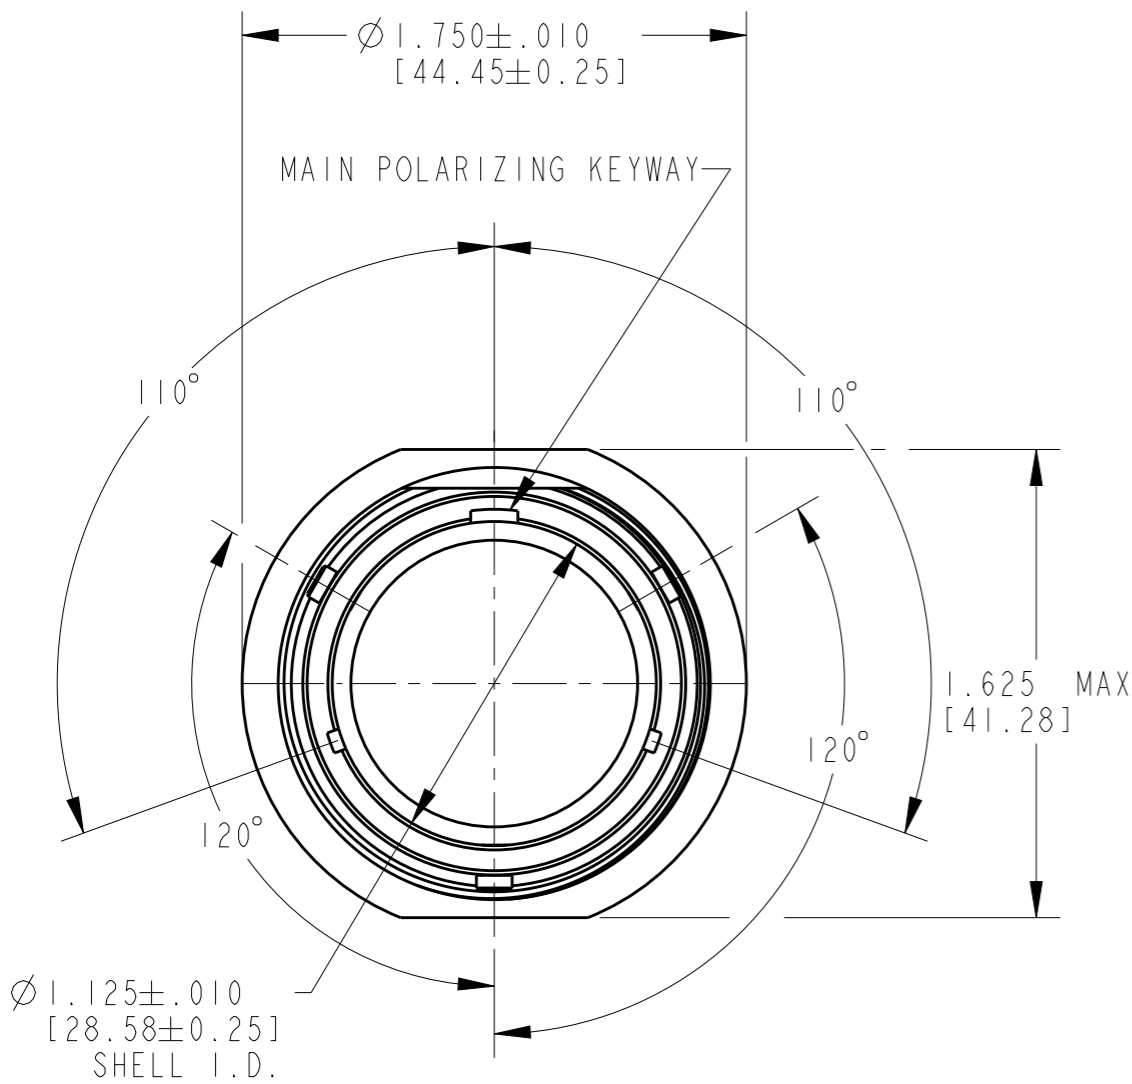

4 DATE CODE: IDENTIFIES THE YEAR, MONTH, DAY AND HOUR OF ASSEMBLY.
 YEAR: FIRST AND SECOND DIGITS. (14=2014)
 MONTH: THIRD DIGIT, EXCLUDING I. A=JAN., B=FEB., C=MARCH... (K=OCT.)
 DAY: FOURTH AND FIFTH DIGITS (14=14th DAY)
 HOUR: SIXTH AND SEVENTH DIGITS (11=11AM)

3 MATERIAL:
 RECEPTACLE SHELL: 6061-T6 ALUMINUM ALLOY,
 GROMMET: SILICONE VMQ (RED),
 RETAINER RING: PA66 GF10.

- FOR ARRANGEMENT OF CONTACT LOCATION SEE ENVELOPE DRAWING 0425-013-1800.
- CONSULT THE FACTORY FOR ELECTRICAL AND MATERIAL SPECIFICATIONS.

NOTES:

THIS DRAWING IS A CONTROLLED DOCUMENT.		DWN V. TOMSA 07NOV1995	TE Connectivity	
DIMENSIONS: INCHES [mm]		CHK V. TOMSA 04DEC1995		
TOLERANCES UNLESS OTHERWISE SPECIFIED:		APVD R. REED 04DEC1995	NAME RECEPTACLE CONNECTOR SHELL SIZE 18 BAYONET COUPLING HD30 SERIES	
0 PLC ±- 1 PLC ±- 2 PLC ±- 3 PLC ±.010 [0.254] 4 PLC ±- ANGLES ±0° 30' 0"		PRODUCT SPEC 108-151014	SIZE A3	
MATERIAL 3		APPLICATION SPEC 114-151014	CAGE CODE -	DRAWING NO HD34-18-XXP/SX
FINISH -		WEIGHT 36g	RESTRICTED TO -	SCALE NONE
		Customer Drawing	SHEET 1	OF 1
			REV A1	