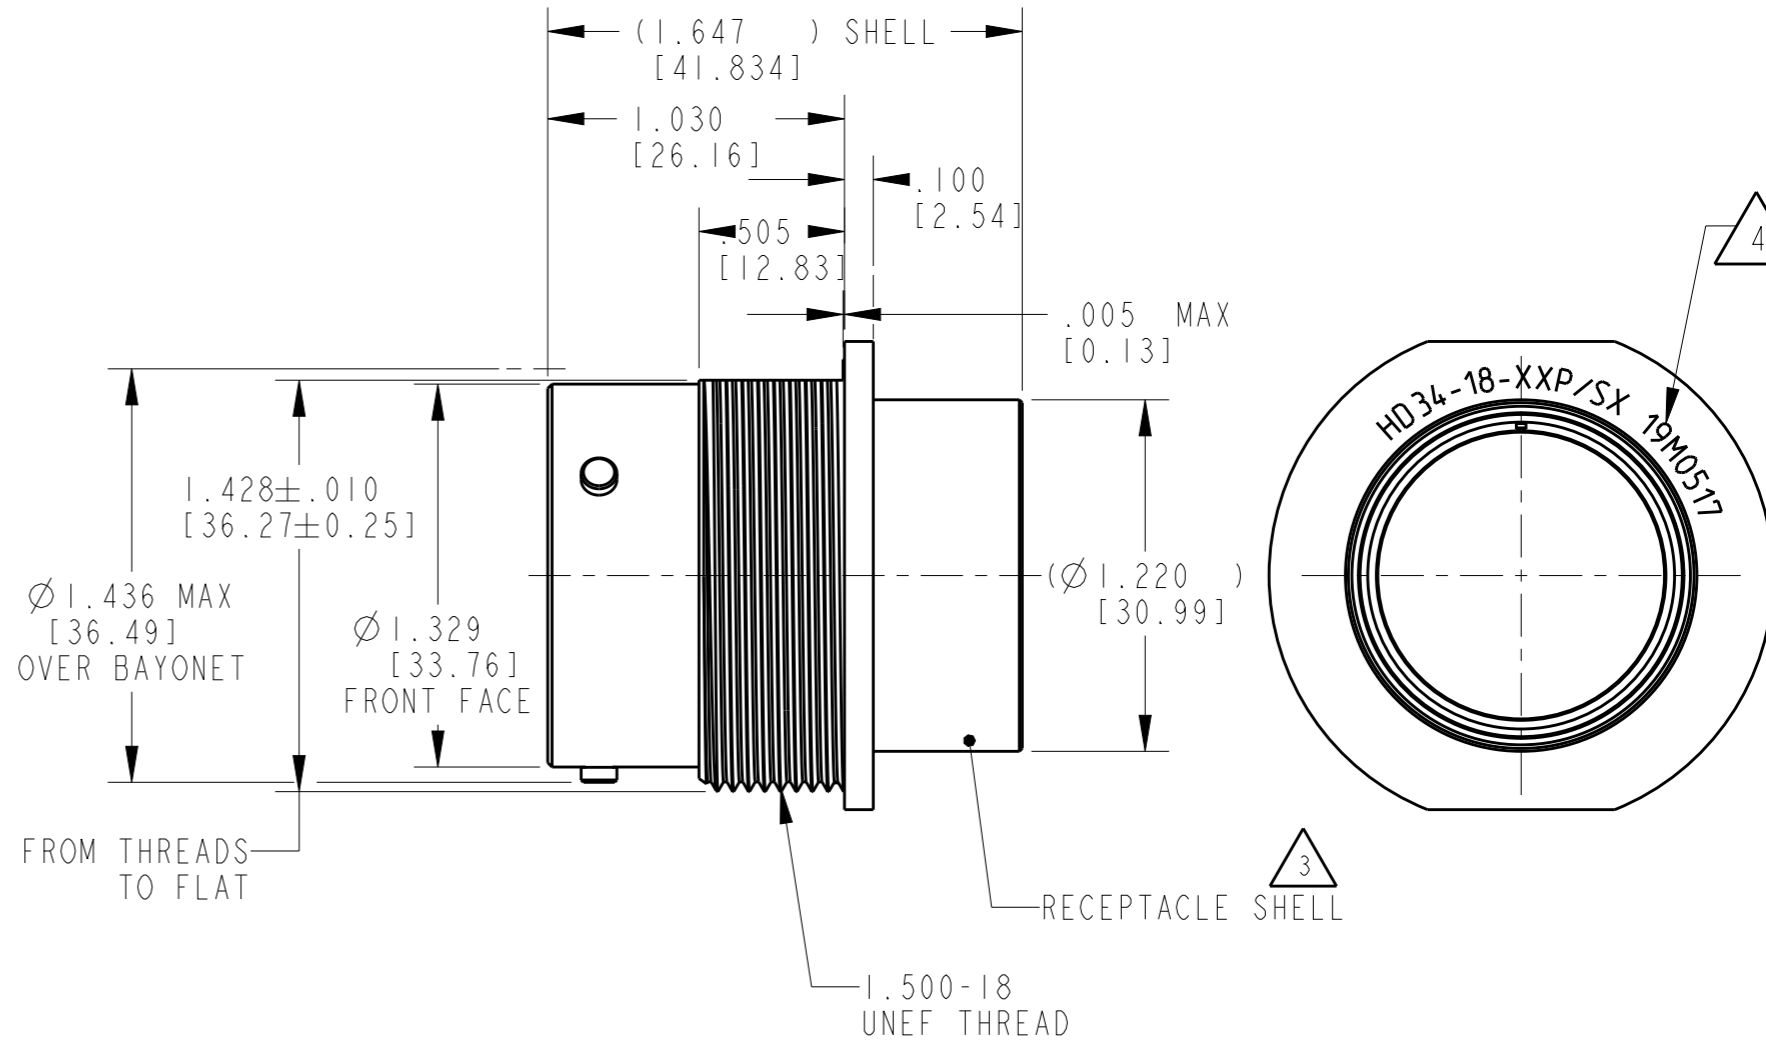

4 DATE CODE: IDENTIFIES THE YEAR, MONTH, DAY AND HOUR OF ASSEMBLY.
 YEAR: FIRST AND SECOND DIGITS. (14=2014)
 MONTH: THIRD DIGIT, EXCLUDING I. A=JAN., B=FEB., C=MARCH... (K=OCT.)
 DAY: FOURTH AND FIFTH DIGITS (14=14th DAY)
 HOUR: SIXTH AND SEVENTH DIGITS (11=11AM)

3 MATERIAL:
 RECEPTACLE SHELL: 6061-T6 ALUMINUM ALLOY,
 GROMMET: SILICONE VMQ (RED),
 RETAINER RING: PA66 GF10.

- FOR ARRANGEMENT OF CONTACT LOCATION SEE ENVELOPE DRAWING 0425-013-1800.
- CONSULT THE FACTORY FOR ELECTRICAL AND MATERIAL SPECIFICATIONS.

NOTES:

THIS DRAWING IS A CONTROLLED DOCUMENT.		DWN V. TOMSA 07NOV1995	TE Connectivity	
DIMENSIONS: INCHES [mm]		CHK V. TOMSA 04DEC1995		
TOLERANCES UNLESS OTHERWISE SPECIFIED:		APVD R. REED 04DEC1995	NAME RECEPTACLE CONNECTOR SHELL SIZE 18 BAYONET COUPLING HD30 SERIES	
0 PLC ±- 1 PLC ±- 2 PLC ±- 3 PLC ±.010 [0.254] 4 PLC ±- ANGLES ±0° 30' 0"		PRODUCT SPEC 108-151014	SIZE A3	
MATERIAL 3		APPLICATION SPEC 114-151014	CAGE CODE -	DRAWING NO HD34-18-XXP/SX
FINISH -		WEIGHT 36g	RESTRICTED TO -	SCALE NONE
		Customer Drawing	SHEET 1	OF 1
			REV A1	