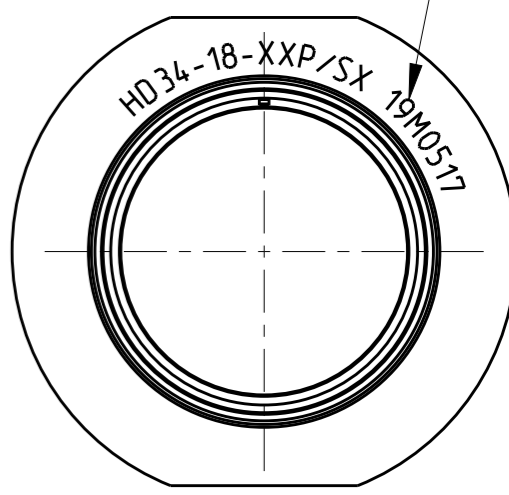

4 DATE CODE: IDENTIFIES THE YEAR, MONTH, DAY AND HOUR OF ASSEMBLY.
 YEAR: FIRST AND SECOND DIGITS. (14=2014)
 MONTH: THIRD DIGIT, EXCLUDING I. A=JAN., B=FEB., C=MARCH... (K=OCT.)
 DAY: FOURTH AND FIFTH DIGITS (14=14th DAY)
 HOUR: SIXTH AND SEVENTH DIGITS (11=11AM)

3 MATERIAL:
 RECEPTACLE SHELL: 6061-T6 ALUMINUM ALLOY,
 GROMMET: SILICONE VMQ (RED),
 RETAINER RING: PA66 GF10.

- FOR ARRANGEMENT OF CONTACT LOCATION SEE ENVELOPE DRAWING 0425-013-1800.
- CONSULT THE FACTORY FOR ELECTRICAL AND MATERIAL SPECIFICATIONS.

NOTES:

THIS DRAWING IS A CONTROLLED DOCUMENT.		DWN V. TOMSA 07NOV1995	TE Connectivity	
DIMENSIONS: INCHES [mm]		CHK V. TOMSA 04DEC1995		
TOLERANCES UNLESS OTHERWISE SPECIFIED:		APVD R. REED 04DEC1995	NAME RECEPTACLE CONNECTOR SHELL SIZE 18 BAYONET COUPLING HD30 SERIES	
0 PLC ±- 1 PLC ±- 2 PLC ±- 3 PLC ±.010 [0.254] 4 PLC ±- ANGLES ±0° 30' 0"		PRODUCT SPEC 108-151014	SIZE A3	
MATERIAL 3		APPLICATION SPEC 114-151014	CAGE CODE -	DRAWING NO HD34-18-XXP/SX
FINISH -		WEIGHT 36g	RESTRICTED TO -	SCALE NONE
		Customer Drawing	SHEET 1	OF 1
			REV A1	