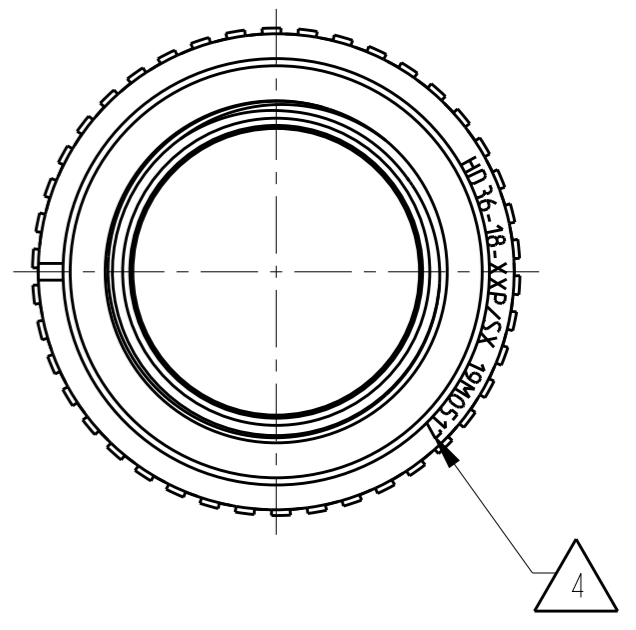

4 DATE CODE: IDENTIFIES THE YEAR, MONTH, DAY AND HOUR OF ASSEMBLY.
 YEAR: FIRST AND SECOND DIGITS. (14=2014)
 MONTH: THIRD DIGIT, EXCLUDING I. A=JAN., B=FEB., C=MARCH... (K=OCT.)
 DAY: FOURTH AND FIFTH DIGITS (14=14th DAY)
 HOUR: SIXTH AND SEVENTH DIGITS (11=11AM)

3 MATERIAL:
 PLUG HOUSING: 6061-T6 ALUMINUM ALLOY,
 GROMMET: SILICONE VMQ (RED),
 RETAINER RING: PA66 GF10.

- FOR ARRANGEMENT OF CONTACT LOCATION SEE ENVELOPE DRAWING 0425-013-1800.
- CONSULT THE FACTORY FOR ELECTRICAL AND MATERIAL SPECIFICATIONS.

NOTES:

THIS DRAWING IS A CONTROLLED DOCUMENT.		DWN V. TOMSA 09NOV1995	TE Connectivity	
DIMENSIONS: INCHES [mm]		CHK V. TOMSA 09NOV1995		
TOLERANCES UNLESS OTHERWISE SPECIFIED:		APVD R. REED 04DEC1995	NAME PLUG CONNECTOR SHELL SIZE 18. BAYONET COUPLING. HD30 SERIES	
0 PLC ±- 1 PLC ±- 2 PLC ±- 3 PLC ±.010 [±.254] 4 PLC ±- ANGLES ±0° 30' 0"		PRODUCT SPEC 108-151014	SIZE A3	
MATERIAL 3		APPLICATION SPEC 114-151014	CAGE CODE -	DRAWING NO G=HD36-18-XXP/SX
FINISH -		WEIGHT 62g	RESTRICTED TO -	
		Customer Drawing	SCALE NONE	SHEET 1 OF 1 REV A1