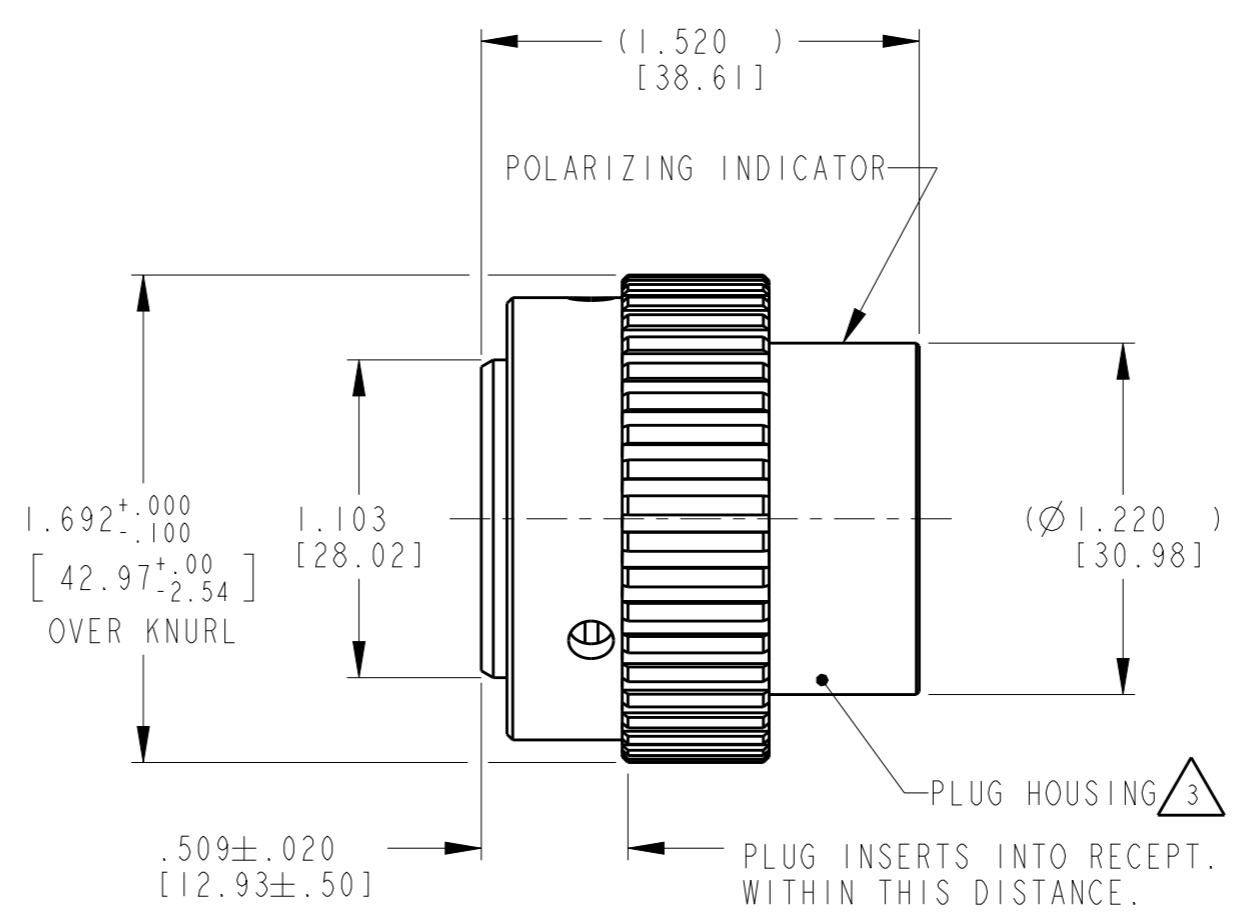

4 DATE CODE: IDENTIFIES THE YEAR, MONTH, DAY AND HOUR OF ASSEMBLY.
 YEAR: FIRST AND SECOND DIGITS. (14=2014)
 MONTH: THIRD DIGIT, EXCLUDING I. A=JAN., B=FEB., C=MARCH... (K=OCT.)
 DAY: FOURTH AND FIFTH DIGITS (14=14th DAY)
 HOUR: SIXTH AND SEVENTH DIGITS (11=11AM)

3 MATERIAL:
 PLUG HOUSING: 6061-T6 ALUMINUM ALLOY,
 GROMMET: SILICONE VMQ (RED),
 RETAINER RING: PA66 GF10.

- FOR ARRANGEMENT OF CONTACT LOCATION SEE ENVELOPE DRAWING 0425-013-1800.
- CONSULT THE FACTORY FOR ELECTRICAL AND MATERIAL SPECIFICATIONS.

NOTES:

THIS DRAWING IS A CONTROLLED DOCUMENT.		DWN V. TOMSA 09NOV1995	TE Connectivity	
DIMENSIONS: INCHES [mm]		CHK V. TOMSA 09NOV1995		
TOLERANCES UNLESS OTHERWISE SPECIFIED:		APVD R. REED 04DEC1995	NAME PLUG CONNECTOR SHELL SIZE 18. BAYONET COUPLING. HD30 SERIES	
0 PLC ±- 1 PLC ±- 2 PLC ±- 3 PLC ±.010 [±.254] 4 PLC ±- ANGLES ±0° 30' 0"		PRODUCT SPEC 108-151014	SIZE A3	
MATERIAL 3		APPLICATION SPEC 114-151014	CAGE CODE -	DRAWING NO G=HD36-18-XXP/SX
FINISH -		WEIGHT 62g	RESTRICTED TO -	
		Customer Drawing	SCALE NONE	SHEET 1 OF 1 REV A1