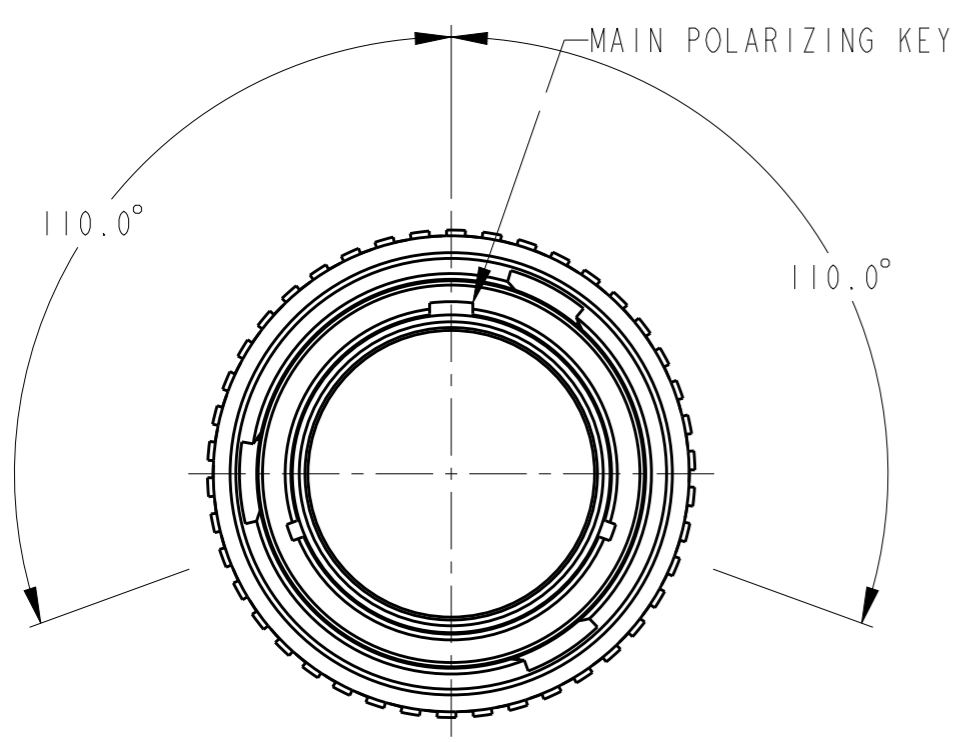

4 DATE CODE: IDENTIFIES THE YEAR, MONTH, DAY AND HOUR OF ASSEMBLY.
 YEAR: FIRST AND SECOND DIGITS. (14=2014)
 MONTH: THIRD DIGIT, EXCLUDING I. A=JAN., B=FEB., C=MARCH... (K=OCT.)
 DAY: FOURTH AND FIFTH DIGITS (14=14th DAY)
 HOUR: SIXTH AND SEVENTH DIGITS (11=11AM)

3 MATERIAL:
 PLUG HOUSING: 6061-T6 ALUMINUM ALLOY,
 GROMMET: SILICONE VMQ (RED),
 RETAINER RING: PA66 GF10.

- FOR ARRANGEMENT OF CONTACT LOCATION SEE ENVELOPE DRAWING 0425-013-1800.
- CONSULT THE FACTORY FOR ELECTRICAL AND MATERIAL SPECIFICATIONS.

NOTES:

THIS DRAWING IS A CONTROLLED DOCUMENT.		DWN V. TOMSA 09NOV1995	TE Connectivity	
DIMENSIONS: INCHES [mm]		CHK V. TOMSA 09NOV1995		
TOLERANCES UNLESS OTHERWISE SPECIFIED:		APVD R. REED 04DEC1995	NAME PLUG CONNECTOR SHELL SIZE 18. BAYONET COUPLING. HD30 SERIES	
0 PLC ±- 1 PLC ±- 2 PLC ±- 3 PLC ±.010 [±.254] 4 PLC ±- ANGLES ±0° 30' 0"		PRODUCT SPEC 108-151014	SIZE A3	
MATERIAL 3		APPLICATION SPEC 114-151014	CAGE CODE -	DRAWING NO G=HD36-18-XXP/SX
FINISH -		WEIGHT 62g	RESTRICTED TO -	
		Customer Drawing	SCALE NONE	SHEET 1 OF 1 REV A1