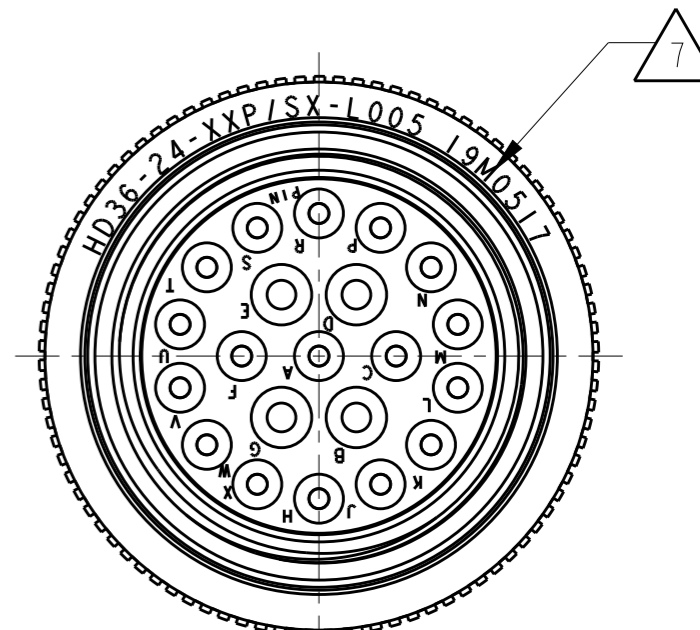

P	LTR	DESCRIPTION	DATE	DWN	APVD
	A	NEW RELEASE PER ECO-14-013992	06OCT2014	JA	DM
	A1	REVISED PER PCN E-20-000705	27JAN2020	PK	DM

MAIN POLARIZING KEY

7

DATE CODE: IDENTIFIES THE YEAR, MONTH, DAY AND HOUR OF ASSEMBLY.
 YEAR: FIRST AND SECOND DIGITS. (14=2014)
 MONTH: THIRD DIGIT, EXCLUDING I. A=JAN., B=FEB., C=MARCH... (K=OCT.)
 DAY: FOURTH AND FIFTH DIGITS (14=14th DAY)
 HOUR: SIXTH AND SEVENTH DIGITS (11=11AM)

6

MATERIAL: SHELL, COUPLING RING AND ADAPTOR: ALUMINUM ALLOY 6061-T6, SEAL: SILICONE MQ, RETAINING RING : PA66 GF10

- 5. FOR ARRANGEMENT OF CONTACT LOCATION SEE ENVELOPE DWG 0425-014-2400.
- 4. FOR CONNECTOR PERFORMANCE AND APPLICATION INFORMATION, SEE DRAWING NUMBER 0425-016-0000.
- 3. THIS CONNECTOR MATES WITH PART NO. HD34-24-XXS/PX-XXXX. XX= NUMBER OF CAVITIES, X= TYPE OF SEAL, XXXX= ALL MODIFICATION.
- 2. 21 PIN ARRANGEMENT SHOWN FOR REFERENCE ONLY.
- 1. CONSULT FACTORY FOR ELECTRICAL AND MATERIAL SPECIFICATIONS.

NOTES:

THIS DRAWING IS A CONTROLLED DOCUMENT.		DWN 06OCT2014 JAIME C. APOSTOL			
DIMENSIONS: INCHES [mm]		CHK 06OCT2014 ILINA GRANICHAROVA			
TOLERANCES UNLESS OTHERWISE SPECIFIED:		APVD 06OCT2014 DAVID MEYER		NAME PLUG CONNECTOR SIZE 24 BAYONET COUPLING -L005 MOD HD SERIES	
0 PLC ±		PRODUCT SPEC 108-151014		SIZE A3	
1 PLC ±		APPLICATION SPEC 114-151014		CAGE CODE 4AFU8	
2 PLC ±		WEIGHT 89g		DRAWING NO HD36-24-XXP/SX-L005	
3 PLC ±		Customer Drawing		RESTRICTED TO	
4 PLC ±		SCALE NONE		SHEET 1 OF 1	
ANGLES ±		REV A1			
FINISH N/A					