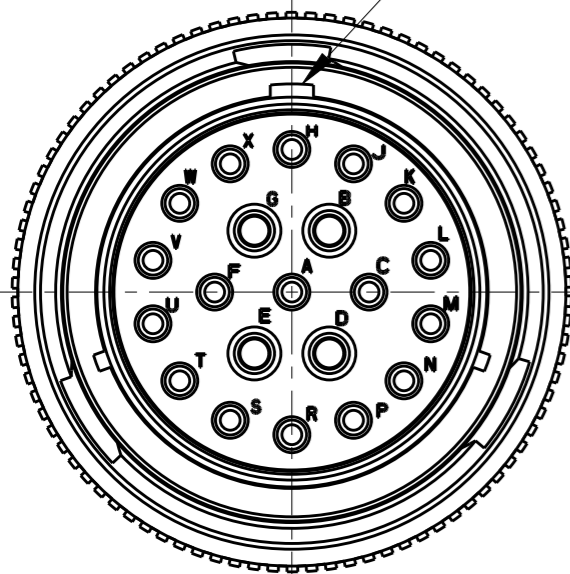

P	LTR	DESCRIPTION	DATE	DWN	APVD
	A	NEW RELEASE PER ECO-14-013992	06OCT2014	JA	DM
	A1	REVISED PER PCN E-20-000705	27JAN2020	PK	DM

MAIN POLARIZING KEY

7

DATE CODE: IDENTIFIES THE YEAR, MONTH, DAY AND HOUR OF ASSEMBLY.
 YEAR: FIRST AND SECOND DIGITS. (14=2014)
 MONTH: THIRD DIGIT, EXCLUDING I. A=JAN., B=FEB., C=MARCH... (K=OCT.)
 DAY: FOURTH AND FIFTH DIGITS (14=14th DAY)
 HOUR: SIXTH AND SEVENTH DIGITS (11=11AM)

6

MATERIAL: SHELL, COUPLING RING AND ADAPTOR: ALUMINUM ALLOY 6061-T6, SEAL: SILICONE MQ, RETAINING RING : PA66 GF10

- 5. FOR ARRANGEMENT OF CONTACT LOCATION SEE ENVELOPE DWG 0425-014-2400.
- 4. FOR CONNECTOR PERFORMANCE AND APPLICATION INFORMATION, SEE DRAWING NUMBER 0425-016-0000.
- 3. THIS CONNECTOR MATES WITH PART NO. HD34-24-XXS/PX-XXXX. XX= NUMBER OF CAVITIES, X= TYPE OF SEAL, XXXX= ALL MODIFICATION.
- 2. 21 PIN ARRANGEMENT SHOWN FOR REFERENCE ONLY.
- 1. CONSULT FACTORY FOR ELECTRICAL AND MATERIAL SPECIFICATIONS.

NOTES:

THIS DRAWING IS A CONTROLLED DOCUMENT.		DWN 06OCT2014 JAIME C. APOSTOL			
DIMENSIONS: INCHES [mm]		CHK 06OCT2014 ILINA GRANICHAROVA			
TOLERANCES UNLESS OTHERWISE SPECIFIED:		APVD 06OCT2014 DAVID MEYER		NAME PLUG CONNECTOR SIZE 24 BAYONET COUPLING -L005 MOD HD SERIES	
0 PLC ±		PRODUCT SPEC 108-151014		SIZE A3	
1 PLC ±		APPLICATION SPEC 114-151014		CAGE CODE 4AFU8	
2 PLC ±		WEIGHT 89g		DRAWING NO HD36-24-XXP/SX-L005	
3 PLC ±		Customer Drawing		RESTRICTED TO	
4 PLC ±		SCALE NONE		SHEET 1 OF 1	
ANGLES ±		REV A1			
FINISH N/A					