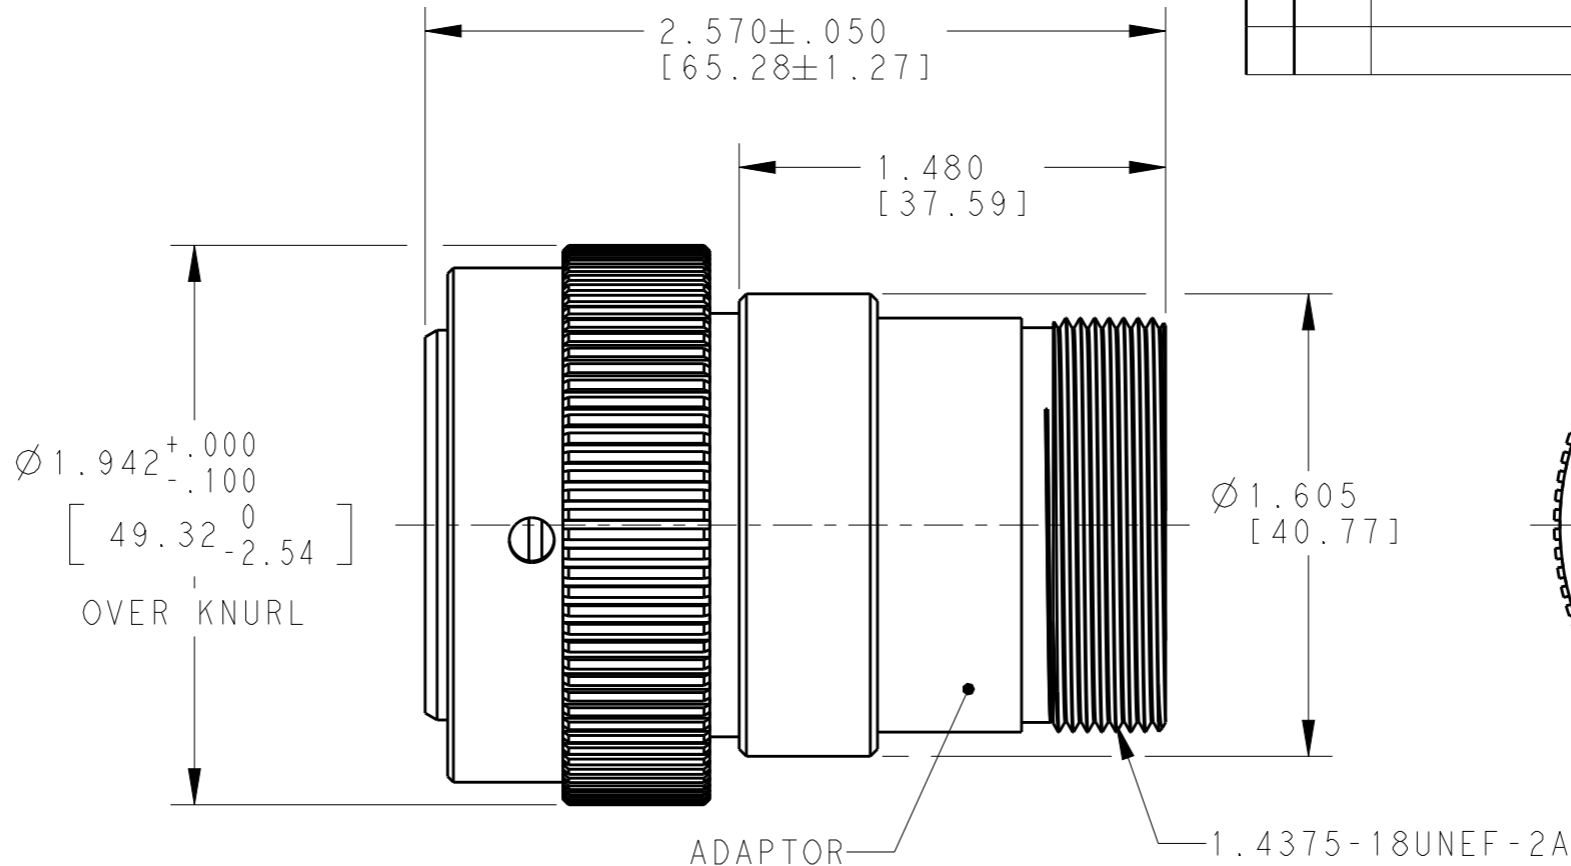

P	LTR	DESCRIPTION	DATE	DWN	APVD
	A	NEW RELEASE PER ECO-14-013992	06OCT2014	JA	DM
	A1	REVISED PER PCN E-20-000705	27JAN2020	PK	DM

MAIN POLARIZING KEY

7

DATE CODE: IDENTIFIES THE YEAR, MONTH, DAY AND HOUR OF ASSEMBLY.
 YEAR: FIRST AND SECOND DIGITS. (14=2014)
 MONTH: THIRD DIGIT, EXCLUDING I. A=JAN., B=FEB., C=MARCH... (K=OCT.)
 DAY: FOURTH AND FIFTH DIGITS (14=14th DAY)
 HOUR: SIXTH AND SEVENTH DIGITS (11=11AM)

6

MATERIAL: SHELL, COUPLING RING AND ADAPTOR: ALUMINUM ALLOY 6061-T6, SEAL: SILICONE MQ, RETAINING RING : PA66 GF10

- 5. FOR ARRANGEMENT OF CONTACT LOCATION SEE ENVELOPE DWG 0425-014-2400.
- 4. FOR CONNECTOR PERFORMANCE AND APPLICATION INFORMATION, SEE DRAWING NUMBER 0425-016-0000.
- 3. THIS CONNECTOR MATES WITH PART NO. HD34-24-XXS/PX-XXXX. XX= NUMBER OF CAVITIES, X= TYPE OF SEAL, XXXX= ALL MODIFICATION.
- 2. 21 PIN ARRANGEMENT SHOWN FOR REFERENCE ONLY.
- 1. CONSULT FACTORY FOR ELECTRICAL AND MATERIAL SPECIFICATIONS.

NOTES:

THIS DRAWING IS A CONTROLLED DOCUMENT.		DWN 06OCT2014 JAIME C. APOSTOL			
DIMENSIONS: INCHES [mm]		CHK 06OCT2014 ILINA GRANICHAROVA			
TOLERANCES UNLESS OTHERWISE SPECIFIED:		APVD 06OCT2014 DAVID MEYER		NAME PLUG CONNECTOR SIZE 24 BAYONET COUPLING -L005 MOD HD SERIES	
0 PLC ±		PRODUCT SPEC 108-151014		SIZE A3	
1 PLC ±		APPLICATION SPEC 114-151014		CAGE CODE 4AFU8	
2 PLC ±		WEIGHT 89g		DRAWING NO HD36-24-XXP/SX-L005	
3 PLC ±		Customer Drawing		RESTRICTED TO	
4 PLC ±		SCALE NONE		SHEET 1 OF 1	
ANGLES ±		REV A1			
FINISH N/A					