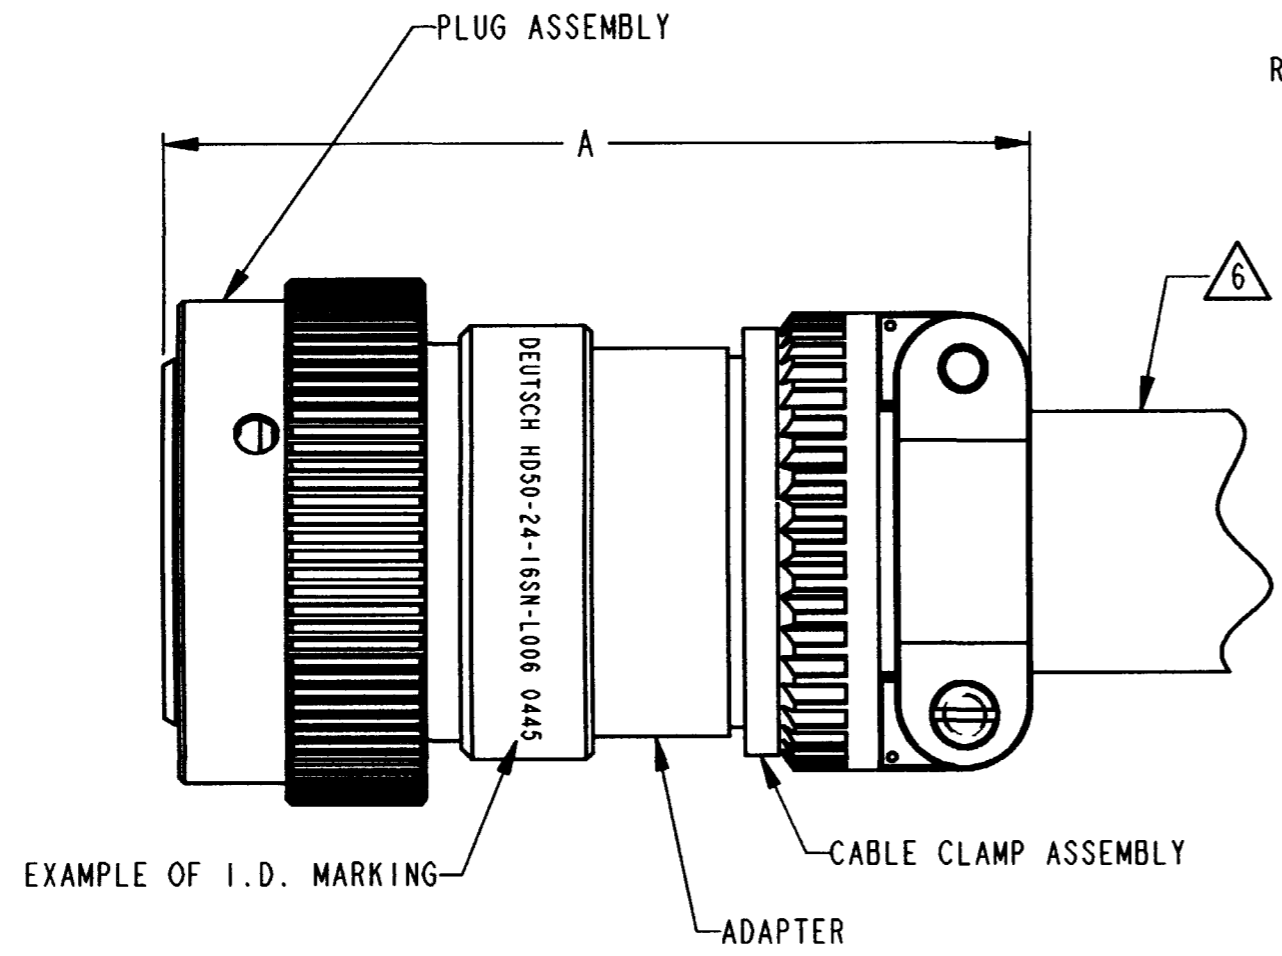

REV NC HD3***P/S*-L006

REVISIONS			
SYM	DESCRIPTION	DATE	APPROVED
NC	NEW RELEASE PER E.O. P18719	10-21-04	RDX

- 8. DIMENSIONS A AND B ON HD30, HDB, AND HD50 SERIES ARE THE SAME.
 - 7. THIS DWG. SERVES FOR HD30, HDB, AND FOR HD50 SERIES.
 - 6. ONE SIZE 12 AND ONE SIZE 16 BUSHING IS SUPPLIED WITH SIZE 24 CABLE CLAMP ASSEMBLY.
 - 5. CABLE CLAMP ACCESSORIES ARE SHIPPED UNASSEMBLED.
 - 4. FOR ARRANGEMENT OF CONTACT LOCATION SEE ENVELOPE DRAWING 0425-014-2400.
 - 3. FOR CONTACTS AND WIRES PERFORMANCE AND APPLICATION CHARACTERISTICS SEE ENVELOPE DRAWING 0425-015-0000.
 - 2. FOR PERFORMANCE AND APPLICATION CHARACTERISTICS SEE ENVELOPE DRAWING 0425-016-0000.
- NOTES: 1. ALL DIMENSIONS ARE IN INCHES (MILLIMETERS).

SIZE	A ± .125 (A ± 3.18)	B ± .125 (B ± 3.18)
18	3.090 (78.49)	3.217 (81.71)
24	3.191 (81.05)	3.318 (84.28)

SIGNATURE & DATE	
DR	R. MESSENGER 10/15/04
CHK	J. Kim 10/21/04
PE	R. Messenger 10/21/04
APPD	S. Beaud 10/21/04
SCALE	1.5:1 WT