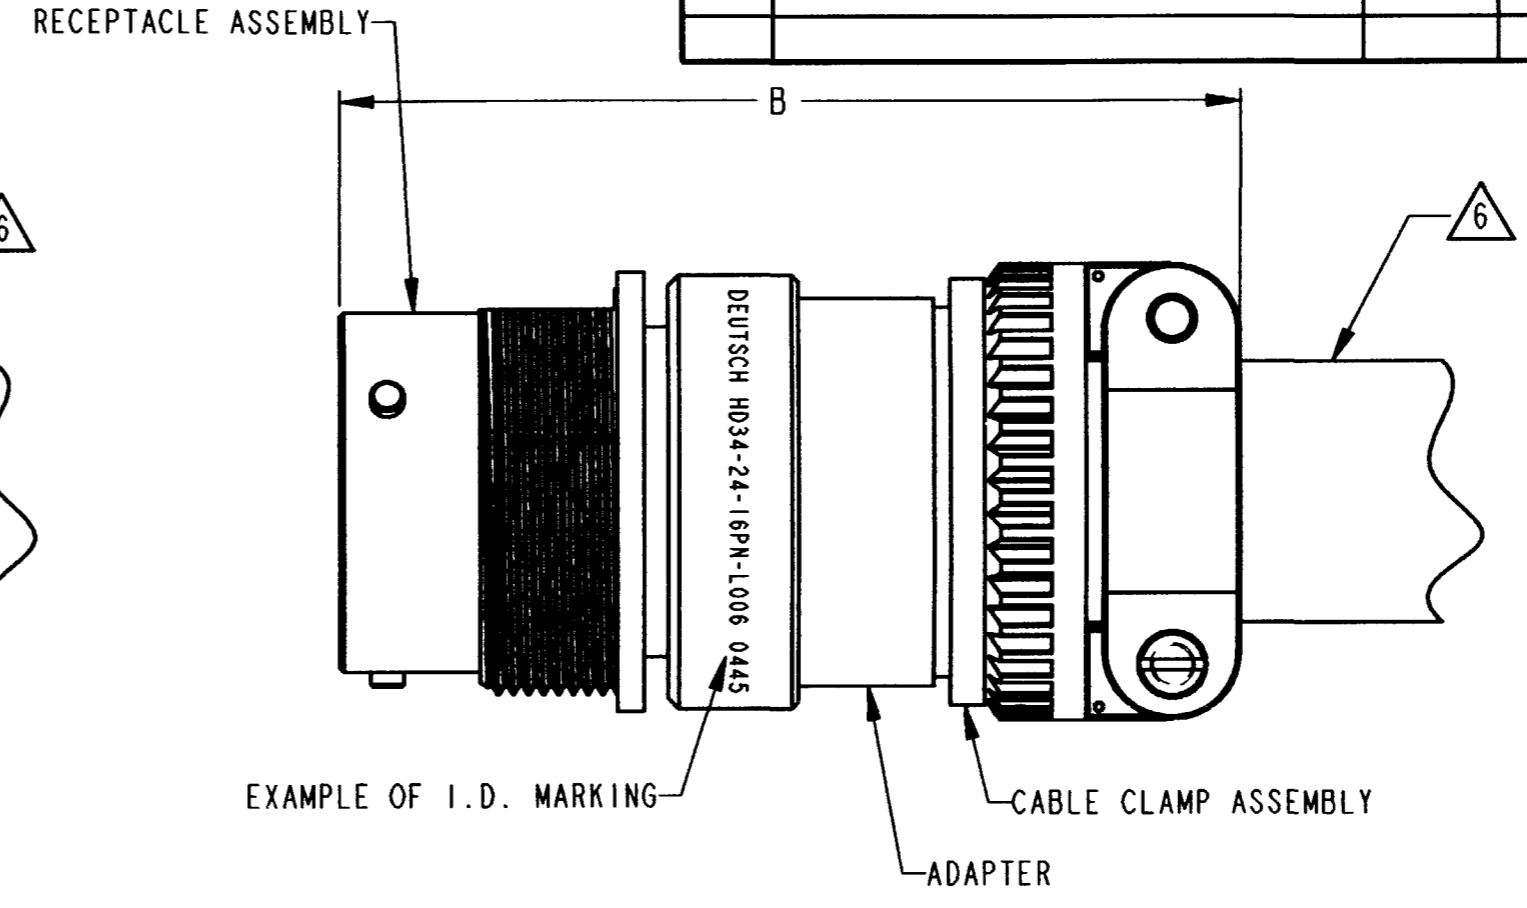

REV NC HD3***P/S*-L006

REVISIONS			
SYM	DESCRIPTION	DATE	APPROVED
NC	NEW RELEASE PER E.O. P18719	10-21-04	RDX

- 8. DIMENSIONS A AND B ON HD30, HDB, AND HD50 SERIES ARE THE SAME.
 - 7. THIS DWG. SERVES FOR HD30, HDB, AND FOR HD50 SERIES.
 - 6. ONE SIZE 12 AND ONE SIZE 16 BUSHING IS SUPPLIED WITH SIZE 24 CABLE CLAMP ASSEMBLY.
 - 5. CABLE CLAMP ACCESSORIES ARE SHIPPED UNASSEMBLED.
 - 4. FOR ARRANGEMENT OF CONTACT LOCATION SEE ENVELOPE DRAWING 0425-014-2400.
 - 3. FOR CONTACTS AND WIRES PERFORMANCE AND APPLICATION CHARACTERISTICS SEE ENVELOPE DRAWING 0425-015-0000.
 - 2. FOR PERFORMANCE AND APPLICATION CHARACTERISTICS SEE ENVELOPE DRAWING 0425-016-0000.
- NOTES: 1. ALL DIMENSIONS ARE IN INCHES (MILLIMETERS).

SIZE	A ± .125 (A ± 3.18)	B ± .125 (B ± 3.18)
18	3.090 (78.49)	3.217 (81.71)
24	3.191 (81.05)	3.318 (84.28)

SIGNATURE & DATE	
DR	R. MESSENGER 10/15/04
CHK	J. Kim 10/21/04
PE	R. Messenger 10/21/04
APPD	S. Beaud 10/21/04
SCALE	1.5:1 WT