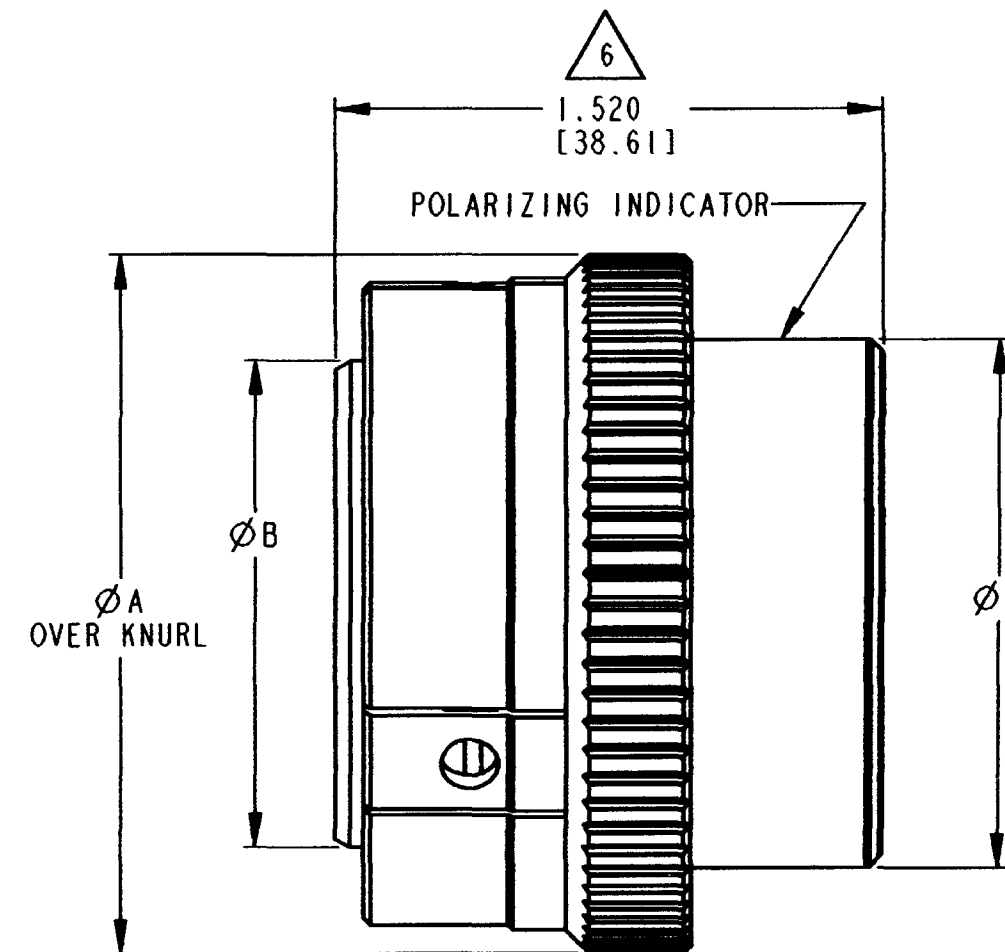

SIZE	A	B	C
	$\begin{matrix} +.000 \\ -.100 \end{matrix} \begin{matrix} [+0.00] \\ [-2.54] \end{matrix}$		
18	1.692[42.98]	1.103[28.02]	1.220[30.99]
24	1.942[49.32]	1.353[34.37]	1.470[37.34]

REV NC HDB36-***P/S*

REVISIONS			
SYM	DESCRIPTION	DATE	APPROVED
NC	NEW RELEASE PER E.O. P19240	5/1/06	RDR

6. TOTAL DIM. WITH EXTENDED WIRE SEAL (WITH CONTACTS #4 OR #8 ONLY) = 1.750±.050 [44.45±1.27].

- 5. FOR CONTACTS AND WIRES PERFORMANCE AND APPLICATION CHARACTERISTICS SEE ENVELOPE DRAWING 0425-015-0000.
- 4. FOR ARRANGEMENT OF CONTACT LOCATIONS SEE ENVELOPE DRAWINGS 0425-014-2400 AND 0425-013-1800.
- 3. FOR PERFORMANCE AND APPLICATION CHARACTERISTICS SEE ENVELOPE DRAWING 0425-016-0000.
- 2. DIMENSIONS ARE IN INCHES [MILLIMETERS].

NOTES: 1. CONSULT THE FACTORY FOR ELECTRICAL AND MATERIAL SPECIFICATIONS.

- 9. BREAKAWAY FUNCTION OCCURS AT AN AXIAL LOAD OF 50 TO 100 LBS.
- 8. DIMENSION TOLERANCE IS ±.025 [.63] UNLESS OTHERWISE SPECIFIED.
- 7. THIS CONNECTOR MATES WITH HD34-**-**P/S*-**** (**=SEAL TYPE). (**₁ = SIZE, **₂ = ARRANGEMENT)

SIGNATURE & DATE	
DR	R. MESSENGER 4/26/06
CHK	R. Messenger 5/8/06
PE	R. Messenger 5/2/06
APPD	S. Bend 5-2-06
SCALE	NONE WT

PLUG CONNECTOR
SHELL SIZE 18 & 24
BAYONET COUPLING
HDB SERIES

ENVELOPE

CP	MATL. CODE
The Deutch Company DEUTSCH I.P.D. 3850 INDUSTRIAL AVE. HEMET, CALIF. 92545	
B HDB36-***P/S*	
DWG SIZE	SHEET OF