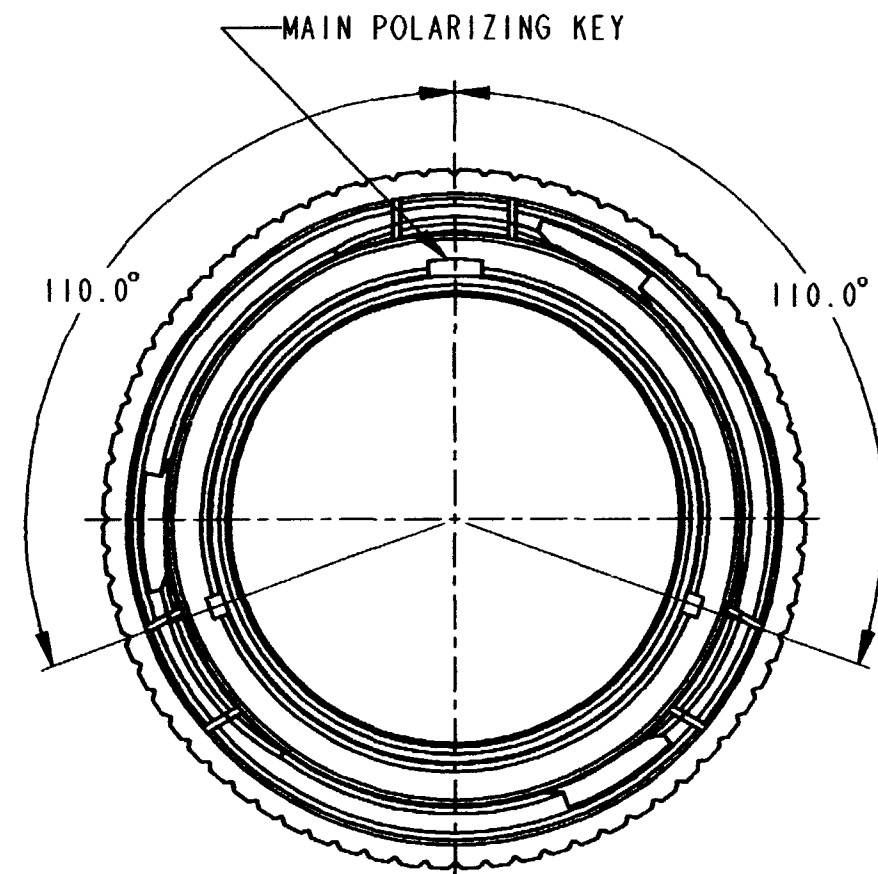

SIZE	A	B	C
	$\begin{matrix} +.000 \\ -.100 \end{matrix} \begin{matrix} [+0.00] \\ [-2.54] \end{matrix}$		
18	1.692[42.98]	1.103[28.02]	1.220[30.99]
24	1.942[49.32]	1.353[34.37]	1.470[37.34]

REV NC HDB36-***P/S*

REVISIONS			
SYM	DESCRIPTION	DATE	APPROVED
NC	NEW RELEASE PER E.O. P19240	5/1/06	RDR

6. TOTAL DIM. WITH EXTENDED WIRE SEAL (WITH CONTACTS #4 OR #8 ONLY) = 1.750±.050 [44.45±1.27].

- 5. FOR CONTACTS AND WIRES PERFORMANCE AND APPLICATION CHARACTERISTICS SEE ENVELOPE DRAWING 0425-015-0000.
- 4. FOR ARRANGEMENT OF CONTACT LOCATIONS SEE ENVELOPE DRAWINGS 0425-014-2400 AND 0425-013-1800.
- 3. FOR PERFORMANCE AND APPLICATION CHARACTERISTICS SEE ENVELOPE DRAWING 0425-016-0000.
- 2. DIMENSIONS ARE IN INCHES [MILLIMETERS].

NOTES: 1. CONSULT THE FACTORY FOR ELECTRICAL AND MATERIAL SPECIFICATIONS.

- 9. BREAKAWAY FUNCTION OCCURS AT AN AXIAL LOAD OF 50 TO 100 LBS.
- 8. DIMENSION TOLERANCE IS ±.025 [.63] UNLESS OTHERWISE SPECIFIED.
- 7. THIS CONNECTOR MATES WITH HD34-**-**P/S*-**** (**=SEAL TYPE). (**₁ = SIZE, **₂ = ARRANGEMENT)

SIGNATURE & DATE	
DR	R. MESSENGER 4/26/06
CHK	R. Messenger 5/8/06
PE	R. Messenger 5/2/06
APPD	S. Bend 5-2-06
SCALE	NONE WT

PLUG CONNECTOR
SHELL SIZE 18 & 24
BAYONET COUPLING
HDB SERIES

ENVELOPE

CP	MATL. CODE
The Deutch Company DEUTSCH I.P.D. 3850 INDUSTRIAL AVE. HEMET, CALIF. 92545	
B HDB36-***P/S*	
DWG SIZE	SHEET OF