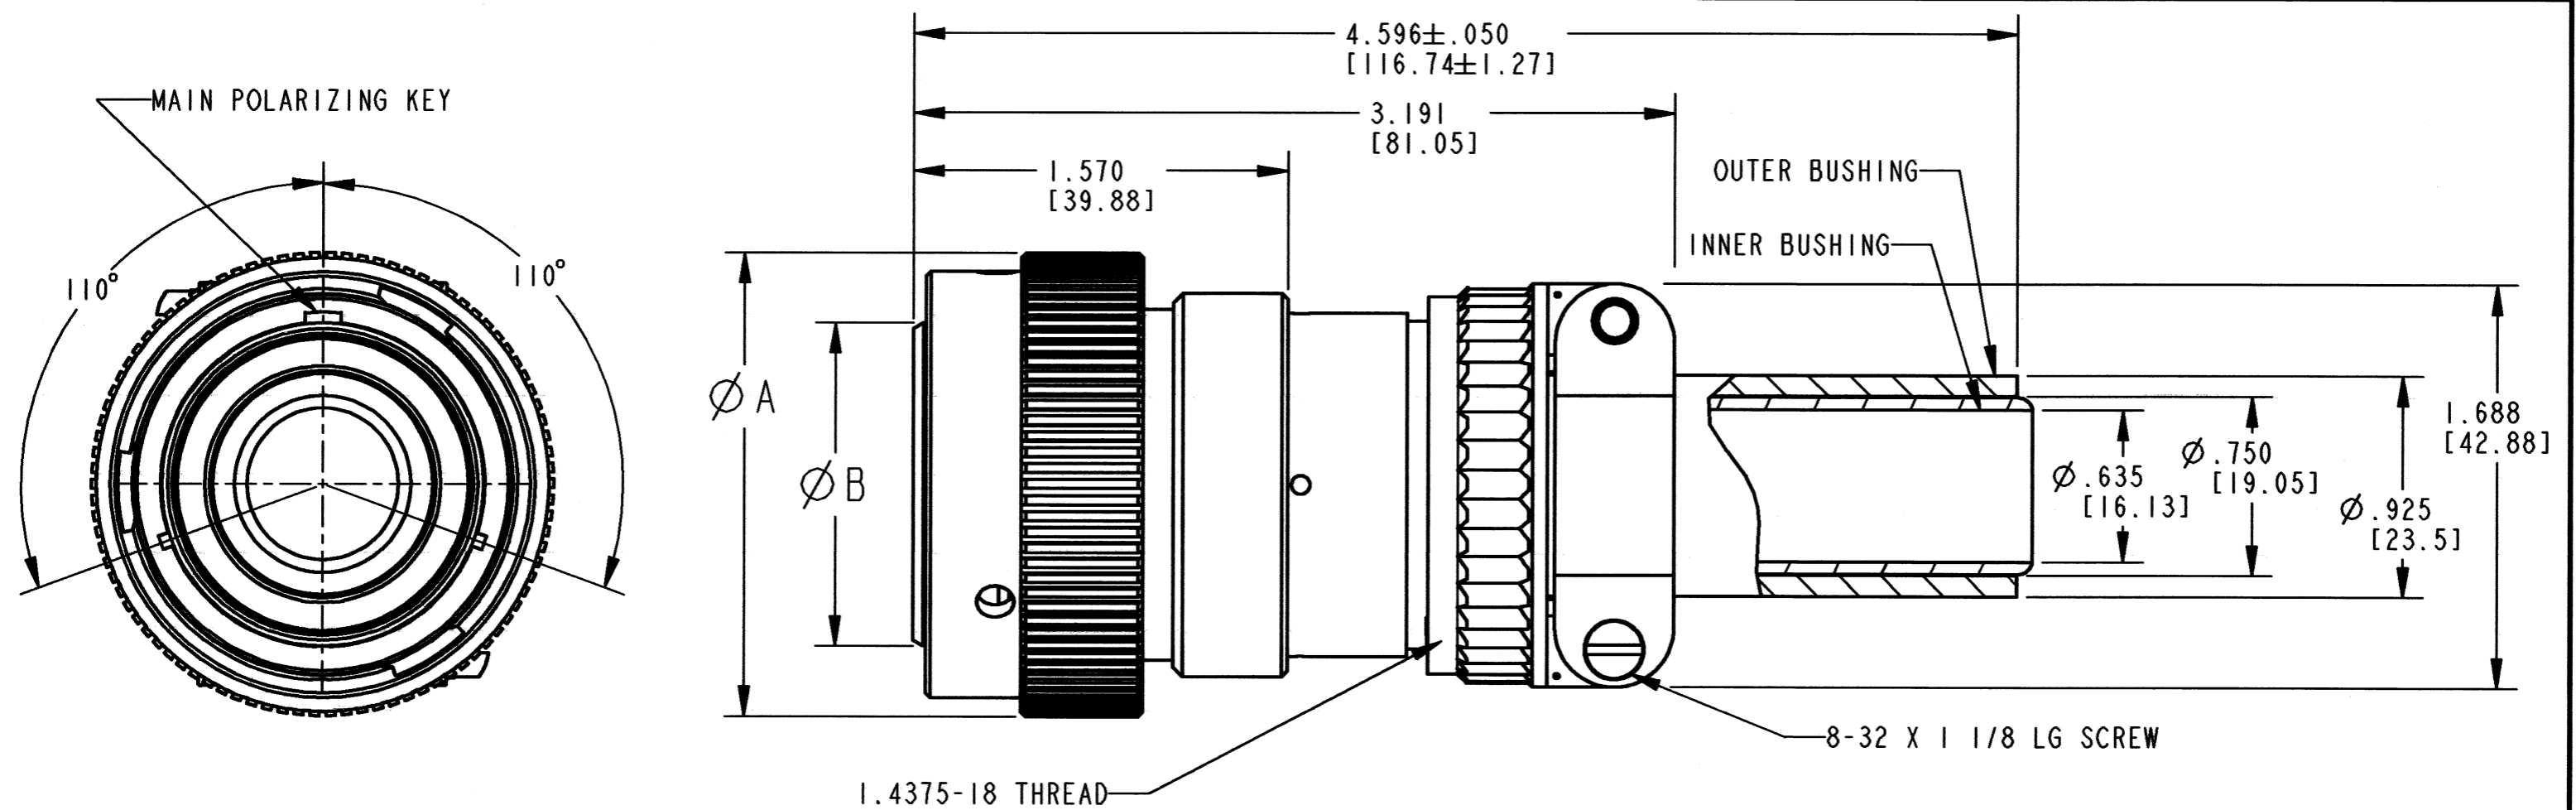

SIZE	ϕA $\pm .000$ $[-.100]$ $[\frac{+.000}{-.254}]$	ϕB
18	1.692 [42.98]	1.103 [28.02]
24	1.942 [49.32]	1.353 [34.37]

REV
NC HDB36-**-**P/S*-059
1 2

REVISIONS			
SYM	DESCRIPTION	DATE	APPROVED
NC	NEW RELEASE PER E.O. P20357	3-1-10	RDR

6. CABLE CLAMP ACCEPTS CABLE O.D. ϕ .300 MIN. THRU ϕ .948 MAX.
5. FOR CONTACTS AND WIRES PERFORMANCE AND APPLICATION CHARACTERISTICS SEE ENVELOPE DRAWING 0425-015-0000.
4. FOR ARRANGEMENT OF CONTACT LOCATION SEE ENVELOPE DRAWING 0425-014-2400 AND 0425-013-1800.
3. FOR PERFORMANCE AND APPLICATION CHARACTERISTICS SEE ENVELOPE DRAWING 0425-016-0000.
2. ALL DIMENSIONS ARE IN INCHES [MILLIMETERS].
- NOTES: 1. CONSULT THE FACTORY FOR ELECTRICAL AND MATERIAL SPECIFICATIONS.

9. BREAKAWAY FUNCTION OCCURS AT AN AXIAL LOAD OF 50 TO 100 LBS.
8. DIMENSION TOLERANCE IS $\pm .025$ [.63] UNLESS OTHERWISE SPECIFIED.
7. THIS CONNECTOR MATES WITH HD34-**-**₁-**₂P/S*-****
 (**₁ = SIZE, **₂ = ALL ARRANGEMENTS EXCEPT 91, * = SEAL TYPE, **** = ALL MODIFICATIONS).

SIGNATURE & DATE	
DR	R. MESSENGER 9NOV05
CHK	<i>[Signature]</i> 3/1/10
PE	<i>[Signature]</i> 3-1-10
APPD	<i>[Signature]</i> 3-1-10
SCALE	NONE WT _____

**PLUG CONNECTOR
SHELL SIZE 18 & 24
BAYONET COUPLING
HDB SERIES**