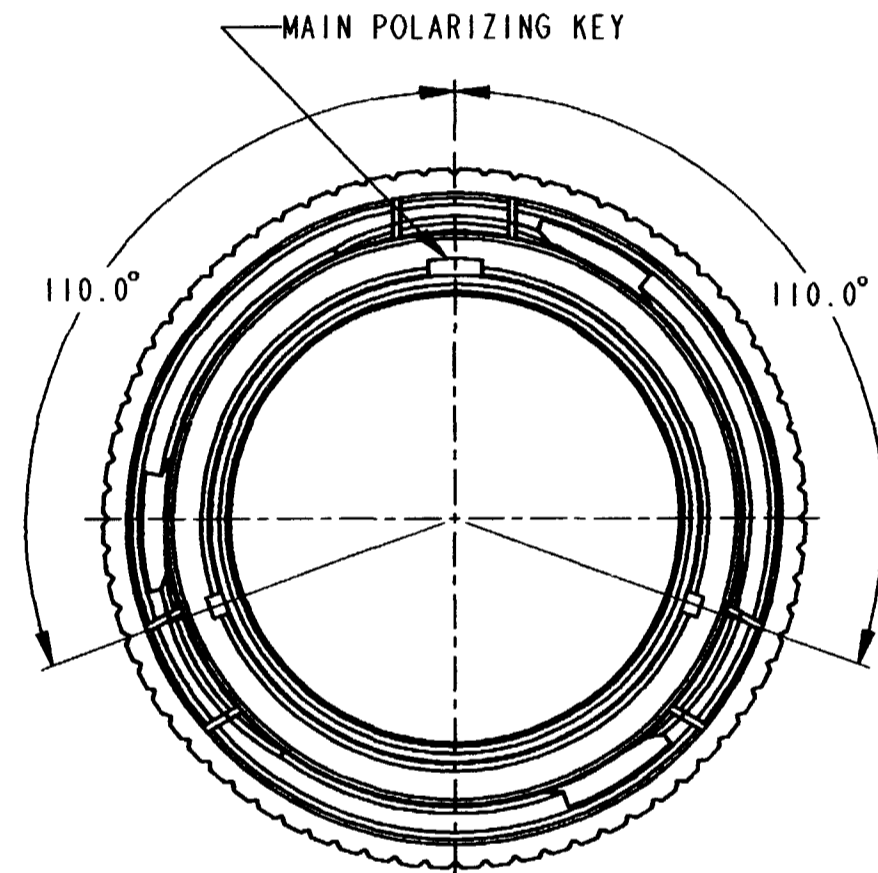

SIZE	A	B	C
	$\begin{matrix} +.000 \\ -.100 \end{matrix} \begin{matrix} [+0.00] \\ [-2.54] \end{matrix}$		
18	1.692[42.98]	1.103[28.02]	1.220[30.99]
24	1.942[49.32]	1.353[34.37]	1.470[37.34]

REV NC HDB36-***P/S*

REVISIONS			
SYM	DESCRIPTION	DATE	APPROVED
NC	NEW RELEASE PER E.O. P19240	5/1/06	RDR

6. TOTAL DIM. WITH EXTENDED WIRE SEAL (WITH CONTACTS #4 OR #8 ONLY) = 1.750±.050 [44.45±1.27].

- 5. FOR CONTACTS AND WIRES PERFORMANCE AND APPLICATION CHARACTERISTICS SEE ENVELOPE DRAWING 0425-015-0000.
- 4. FOR ARRANGEMENT OF CONTACT LOCATIONS SEE ENVELOPE DRAWINGS 0425-014-2400 AND 0425-013-1800.
- 3. FOR PERFORMANCE AND APPLICATION CHARACTERISTICS SEE ENVELOPE DRAWING 0425-016-0000.
- 2. DIMENSIONS ARE IN INCHES [MILLIMETERS].

NOTES: 1. CONSULT THE FACTORY FOR ELECTRICAL AND MATERIAL SPECIFICATIONS.

- 9. BREAKAWAY FUNCTION OCCURS AT AN AXIAL LOAD OF 50 TO 100 LBS.
- 8. DIMENSION TOLERANCE IS ±.025 [.63] UNLESS OTHERWISE SPECIFIED.
- 7. THIS CONNECTOR MATES WITH HD34-**-**P/S*-**** (**=SEAL TYPE). (**₁ = SIZE, **₂ = ARRANGEMENT)

SIGNATURE & DATE	
DR	R. MESSENGER 4/26/06
CHK	R. BENTON 5/8/06
PE	R. MESSING 5/2/06
APPD	S. BENTON 5-2-06
SCALE	NONE WT

PLUG CONNECTOR
SHELL SIZE 18 & 24
BAYONET COUPLING
HDB SERIES

ENVELOPE

CP	MATL. CODE
The Deutch Company DEUTSCH I.P.D. 3850 INDUSTRIAL AVE. HEMET, CALIF. 92545	
B HDB36-***P/S*	
DWG SIZE	SHEET OF