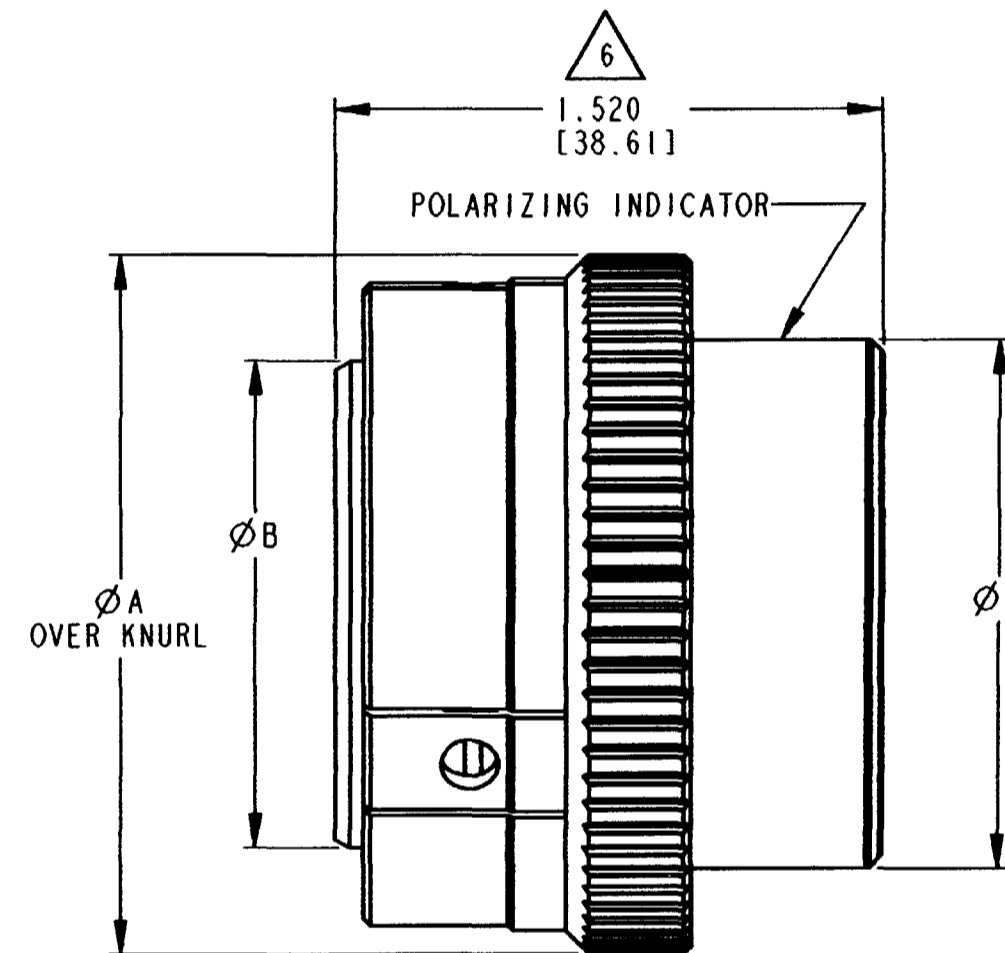

SIZE	A	B	C
	$\begin{matrix} +.000 \\ -.100 \end{matrix} \begin{matrix} [+0.00] \\ [-2.54] \end{matrix}$		
18	1.692[42.98]	1.103[28.02]	1.220[30.99]
24	1.942[49.32]	1.353[34.37]	1.470[37.34]

REV NC HDB36-***P/S*

REVISIONS			
SYM	DESCRIPTION	DATE	APPROVED
NC	NEW RELEASE PER E.O. P19240	5/1/06	RDR

6. TOTAL DIM. WITH EXTENDED WIRE SEAL (WITH CONTACTS #4 OR #8 ONLY) = 1.750±.050 [44.45±1.27].

- 5. FOR CONTACTS AND WIRES PERFORMANCE AND APPLICATION CHARACTERISTICS SEE ENVELOPE DRAWING 0425-015-0000.
- 4. FOR ARRANGEMENT OF CONTACT LOCATIONS SEE ENVELOPE DRAWINGS 0425-014-2400 AND 0425-013-1800.
- 3. FOR PERFORMANCE AND APPLICATION CHARACTERISTICS SEE ENVELOPE DRAWING 0425-016-0000.
- 2. DIMENSIONS ARE IN INCHES [MILLIMETERS].

NOTES: 1. CONSULT THE FACTORY FOR ELECTRICAL AND MATERIAL SPECIFICATIONS.

- 9. BREAKAWAY FUNCTION OCCURS AT AN AXIAL LOAD OF 50 TO 100 LBS.
- 8. DIMENSION TOLERANCE IS ±.025 [.63] UNLESS OTHERWISE SPECIFIED.
- 7. THIS CONNECTOR MATES WITH HD34-**-**P/S*-**** (**=SEAL TYPE). (**₁ = SIZE, **₂ = ARRANGEMENT)

SIGNATURE & DATE	
DR	R. MESSENGER 4/26/06
CHK	R. BENTON 5/8/06
PE	R. MESSING 5/2/06
APPD	S. BENTON 5-2-06
SCALE	NONE WT

PLUG CONNECTOR
SHELL SIZE 18 & 24
BAYONET COUPLING
HDB SERIES

ENVELOPE

CP	MATL. CODE
The Deutch Company DEUTSCH I.P.D. 3850 INDUSTRIAL AVE. HEMET, CALIF. 92545	
B HDB36-***P/S*	
DWG SIZE	SHEET OF