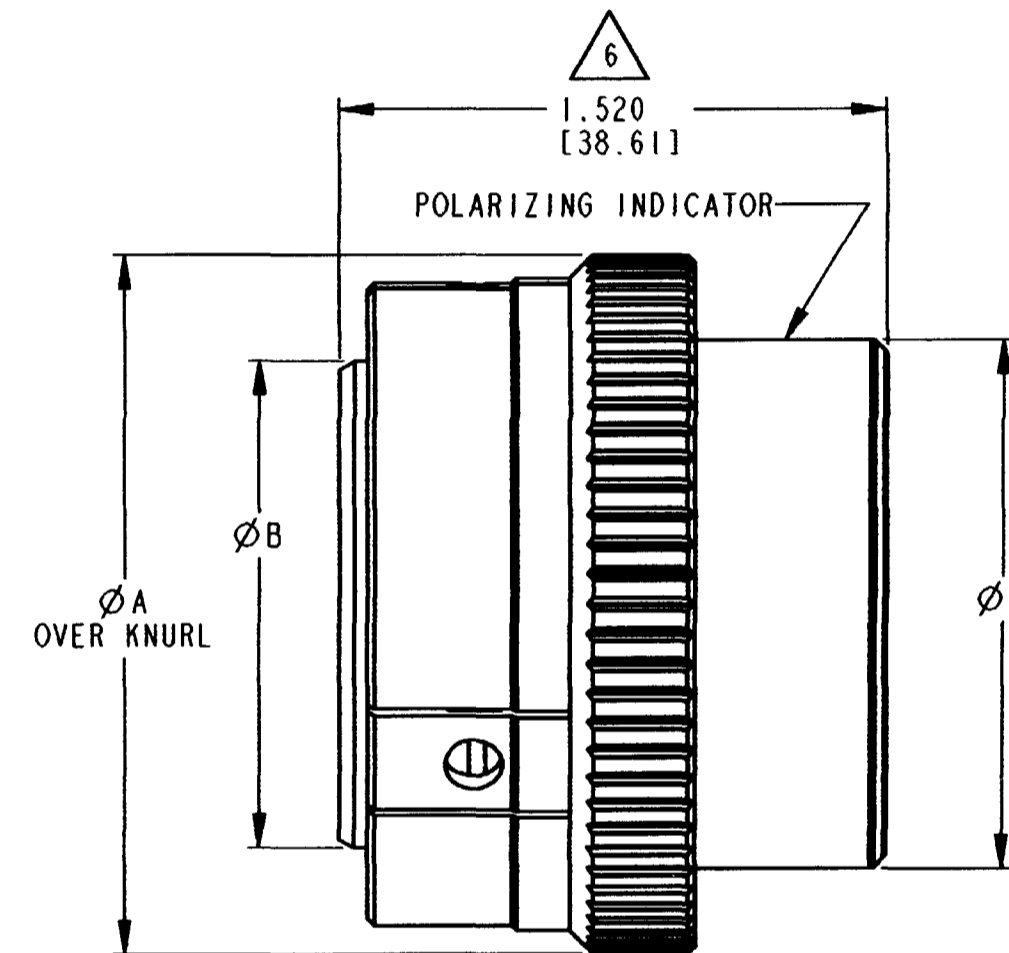

SIZE	A	B	C
	$\begin{matrix} +.000 \\ -.100 \end{matrix} \begin{matrix} [+0.00] \\ [-2.54] \end{matrix}$		
18	1.692[42.98]	1.103[28.02]	1.220[30.99]
24	1.942[49.32]	1.353[34.37]	1.470[37.34]

REV
NC HDB36-***P/S*

REVISIONS			
SYM	DESCRIPTION	DATE	APPROVED
NC	NEW RELEASE PER E.O. P19240	5/1/06	RDR

6. TOTAL DIM. WITH EXTENDED WIRE SEAL (WITH CONTACTS #4 OR #8 ONLY) = $1.750 \pm .050$ [44.45 ± 1.27].

- 5. FOR CONTACTS AND WIRES PERFORMANCE AND APPLICATION CHARACTERISTICS SEE ENVELOPE DRAWING 0425-015-0000.
- 4. FOR ARRANGEMENT OF CONTACT LOCATIONS SEE ENVELOPE DRAWINGS 0425-014-2400 AND 0425-013-1800.
- 3. FOR PERFORMANCE AND APPLICATION CHARACTERISTICS SEE ENVELOPE DRAWING 0425-016-0000.
- 2. DIMENSIONS ARE IN INCHES [MILLIMETERS].

NOTES: 1. CONSULT THE FACTORY FOR ELECTRICAL AND MATERIAL SPECIFICATIONS.

- 9. BREAKAWAY FUNCTION OCCURS AT AN AXIAL LOAD OF 50 TO 100 LBS.
- 8. DIMENSION TOLERANCE IS $\pm .025$ [0.63] UNLESS OTHERWISE SPECIFIED.
- 7. THIS CONNECTOR MATES WITH HD34-***P/S*-**** (** = SEAL TYPE). (**₁ = SIZE, **₂ = ARRANGEMENT)

SIGNATURE & DATE	
DR	R. MESSENGER 4/26/06
CHK	R. BENTON 5/8/06
PE	R. MESSING 5/2/06
APPD	S. BENTON 5-2-06
SCALE	NONE WT

PLUG CONNECTOR
SHELL SIZE 18 & 24
BAYONET COUPLING
HDB SERIES

ENVELOPE

CP	MATL. CODE
The Deutch Company DEUTSCH I.P.D. 3850 INDUSTRIAL AVE. HEMET, CALIF. 92545	
B HDB36-***P/S*	
DWG SIZE	SHEET OF