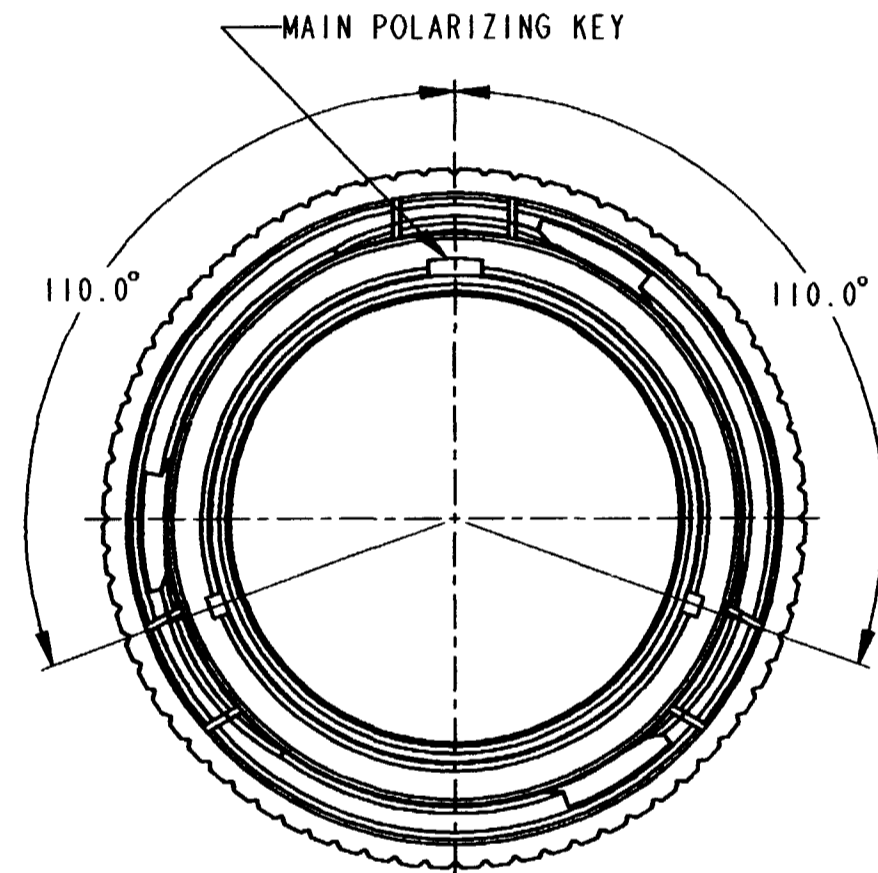

SIZE	A	B	C
	$\begin{matrix} +.000 \\ -.100 \end{matrix} \begin{matrix} [+0.00] \\ [-2.54] \end{matrix}$		
18	1.692[42.98]	1.103[28.02]	1.220[30.99]
24	1.942[49.32]	1.353[34.37]	1.470[37.34]

REV
NC HDB36-***P/S*

REVISIONS			
SYM	DESCRIPTION	DATE	APPROVED
NC	NEW RELEASE PER E.O. P19240	5/1/06	RDR

6. TOTAL DIM. WITH EXTENDED WIRE SEAL (WITH CONTACTS #4 OR #8 ONLY) = $1.750 \pm .050$ [44.45 ± 1.27].

- 5. FOR CONTACTS AND WIRES PERFORMANCE AND APPLICATION CHARACTERISTICS SEE ENVELOPE DRAWING 0425-015-0000.
- 4. FOR ARRANGEMENT OF CONTACT LOCATIONS SEE ENVELOPE DRAWINGS 0425-014-2400 AND 0425-013-1800.
- 3. FOR PERFORMANCE AND APPLICATION CHARACTERISTICS SEE ENVELOPE DRAWING 0425-016-0000.
- 2. DIMENSIONS ARE IN INCHES [MILLIMETERS].

NOTES: 1. CONSULT THE FACTORY FOR ELECTRICAL AND MATERIAL SPECIFICATIONS.

- 9. BREAKAWAY FUNCTION OCCURS AT AN AXIAL LOAD OF 50 TO 100 LBS.
- 8. DIMENSION TOLERANCE IS $\pm .025$ [0.63] UNLESS OTHERWISE SPECIFIED.
- 7. THIS CONNECTOR MATES WITH HD34-***P/S*-**** (** = SEAL TYPE). (**₁ = SIZE, **₂ = ARRANGEMENT)

SIGNATURE & DATE	
DR	R. MESSENGER 4/26/06
CHK	R. BENTON 5/8/06
PE	R. MESSING 5/2/06
APPD	S. BENTON 5-2-06
SCALE	NONE WT

PLUG CONNECTOR
SHELL SIZE 18 & 24
BAYONET COUPLING
HDB SERIES

ENVELOPE

CP	MATL. CODE
The Deutch Company DEUTSCH I.P.D. 3850 INDUSTRIAL AVE. HEMET, CALIF. 92545	
B HDB36-***P/S*	
DWG SIZE	SHEET OF