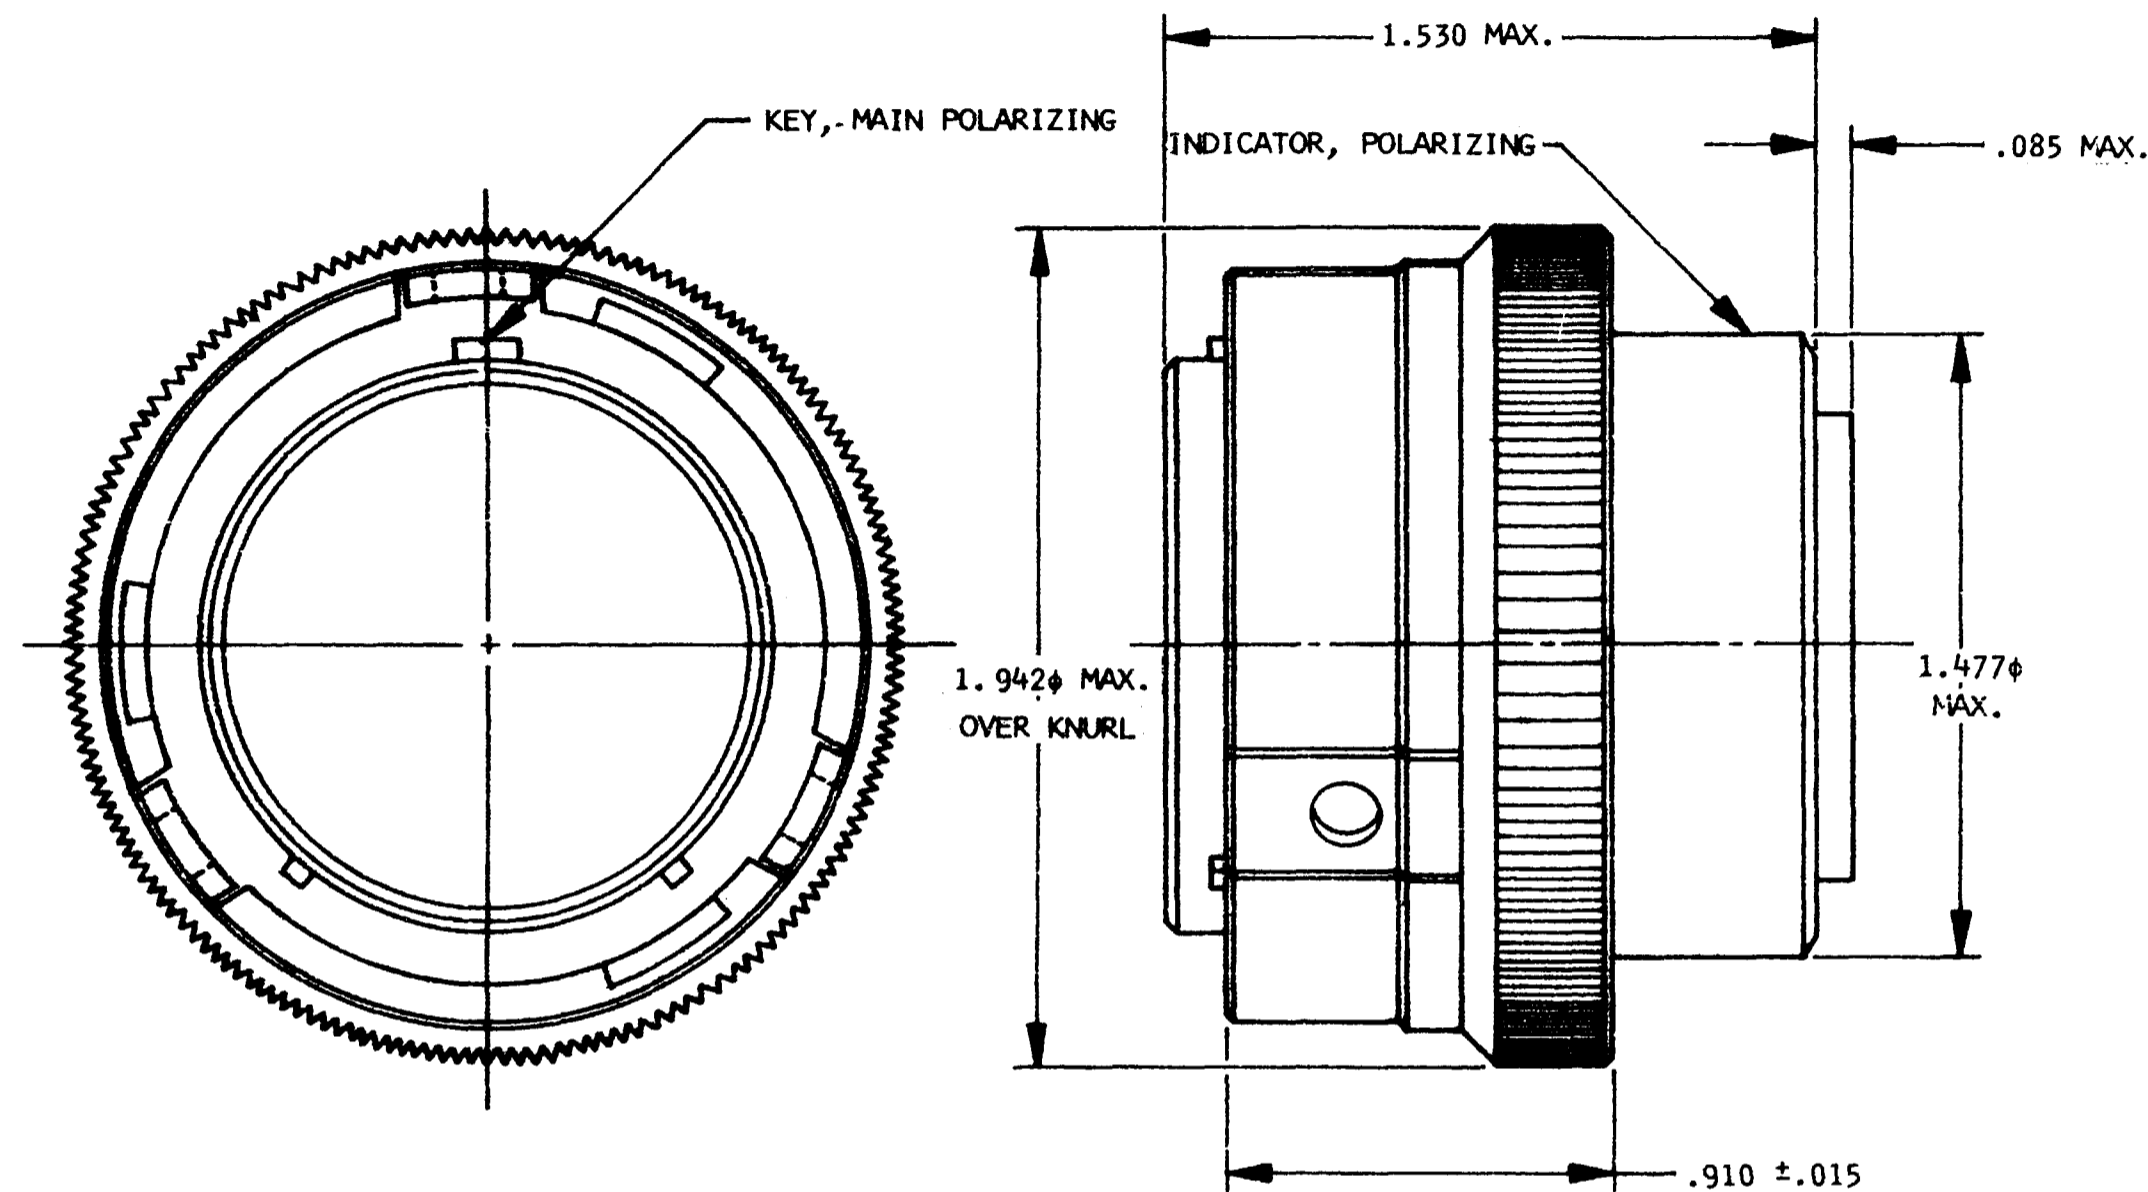

HDB36-24-21P/SN

REVISIONS

SYM	DESCRIPTION	DATE	APPROVED
N/C	NEW RELEASE PER E.O. 94322	4-8-82	T.H.
A	REVISED PER E.O. 93875	4-8-83	L. Stolle

PINS
SOCKETS
CABLE END VIEW OF CONNECTOR WITH INSERTS

- CONSULT FACTORY FOR AVAILABILITY.
- DIMENSIONS ARE IN INCHES UNLESS OTHERWISE SPECIFIED.
- THIS CONNECTOR SERIES WILL ACCOMMODATE THE FOLLOWING WIRE INSULATION DIAMETER.