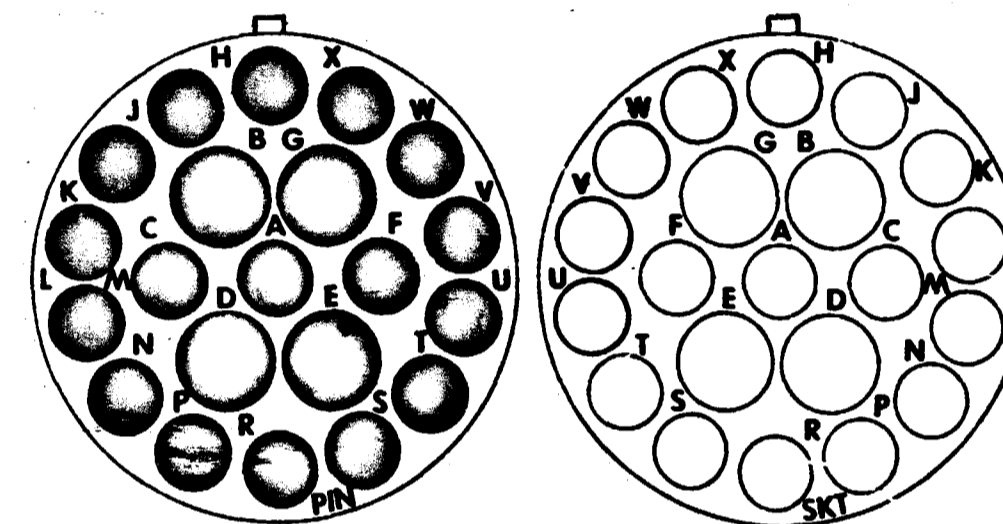

HDB36-24-21P/SN

REVISIONS

SYM	DESCRIPTION	DATE	APPROVED
N/C	NEW RELEASE PER E.O. 94322	4-8-82	T.H.
A	REVISED PER E.O. 93875	4-8-83	L. Stolle

PINS
SOCKETS
CABLE END VIEW OF CONNECTOR WITH INSERTS

- CONSULT FACTORY FOR AVAILABILITY.
- DIMENSIONS ARE IN INCHES UNLESS OTHERWISE SPECIFIED.
- THIS CONNECTOR SERIES WILL ACCOMMODATE THE FOLLOWING WIRE INSULATION DIAMETER.

CONTACT SIZE	MIN. O.D.	MAX. O.D.	WIRE GAGE RANGE
12	.134	.170	12 & 14
16	.100	.130	16 & 18

- CONSULT FACTORY FOR ELECTRICAL AND MATERIAL SPECIFICATION.

- PERTINENT INFORMATION:
 POWER CONTACTS # 12 PIN 0460-204-12141
 # 12 SKT 0462-203-12141
 # 16 PIN 0460-202-16141
 # 16 SKT 0462-201-16141