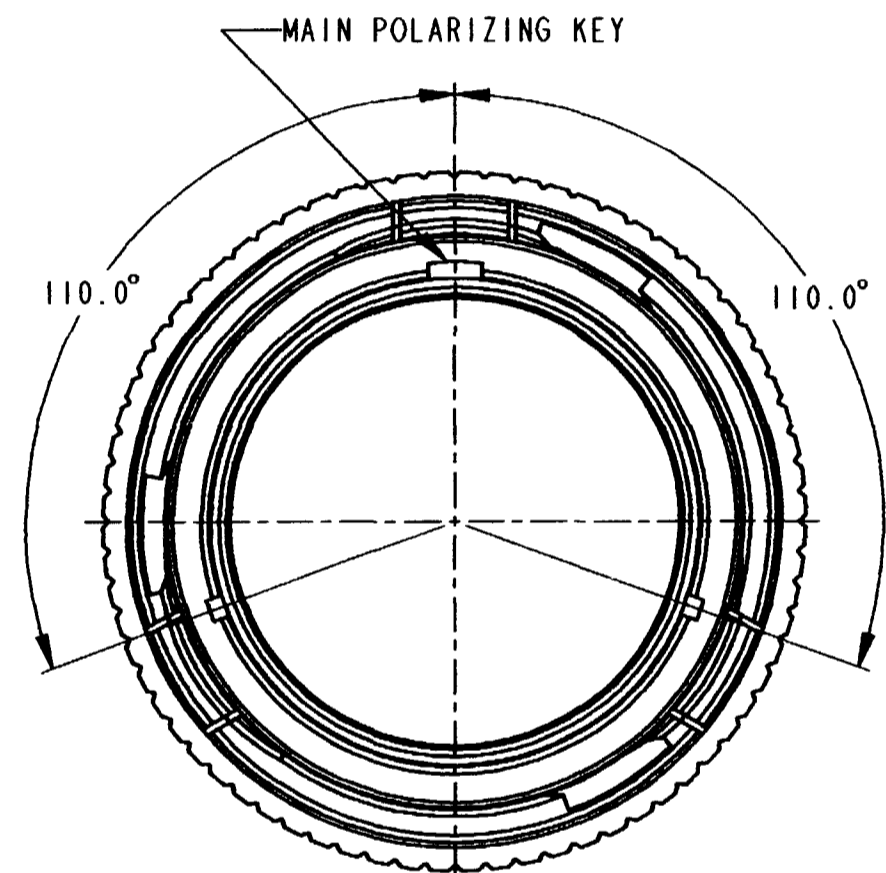

SIZE	A	B	C
	$\begin{matrix} +.000 \\ -.100 \end{matrix} \begin{matrix} [+0.00] \\ [-2.54] \end{matrix}$		
18	1.692[42.98]	1.103[28.02]	1.220[30.99]
24	1.942[49.32]	1.353[34.37]	1.470[37.34]

REV NC HDB36-***P/S*

REVISIONS			
SYM	DESCRIPTION	DATE	APPROVED
NC	NEW RELEASE PER E.O. P19240	5/1/06	RDR

6. TOTAL DIM. WITH EXTENDED WIRE SEAL (WITH CONTACTS #4 OR #8 ONLY) = 1.750±.050 [44.45±1.27].

- 5. FOR CONTACTS AND WIRES PERFORMANCE AND APPLICATION CHARACTERISTICS SEE ENVELOPE DRAWING 0425-015-0000.
- 4. FOR ARRANGEMENT OF CONTACT LOCATIONS SEE ENVELOPE DRAWINGS 0425-014-2400 AND 0425-013-1800.
- 3. FOR PERFORMANCE AND APPLICATION CHARACTERISTICS SEE ENVELOPE DRAWING 0425-016-0000.
- 2. DIMENSIONS ARE IN INCHES [MILLIMETERS].

NOTES: 1. CONSULT THE FACTORY FOR ELECTRICAL AND MATERIAL SPECIFICATIONS.

- 9. BREAKAWAY FUNCTION OCCURS AT AN AXIAL LOAD OF 50 TO 100 LBS.
- 8. DIMENSION TOLERANCE IS ±.025 [.63] UNLESS OTHERWISE SPECIFIED.
- 7. THIS CONNECTOR MATES WITH HD34-**-**P/S*-**** (**=SEAL TYPE). (**₁ = SIZE, **₂ = ARRANGEMENT)

SIGNATURE & DATE		PLUG CONNECTOR SHELL SIZE 18 & 24 BAYONET COUPLING HDB SERIES	CP	MATL. CODE
DR	R. MESSENGER 4/26/06		The Deutch Company DEUTSCH I.P.D. 3850 INDUSTRIAL AVE. HEMET, CALIF. 92545	
CHK	R. Messenger 5/8/06		B HDB36-***P/S*	
PE	R. Messenger 5/2/06		DWG SIZE	CODE 11139 SHEET OF
APPD	S Bend 5-2-06	ENVELOPE		
SCALE	NONE	WT		