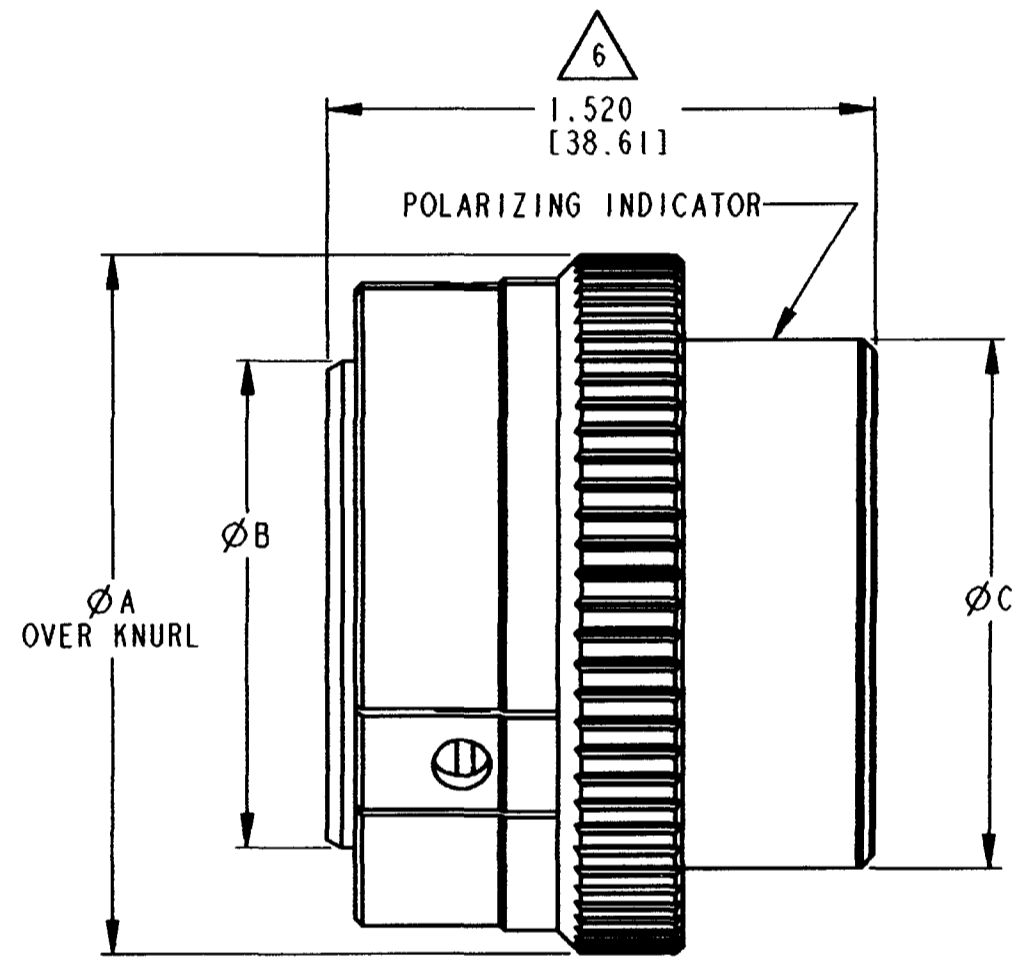

SIZE	A	B	C
	$\begin{matrix} +.000 \\ -.100 \end{matrix} \begin{matrix} [+0.00] \\ [-2.54] \end{matrix}$		
18	1.692[42.98]	1.103[28.02]	1.220[30.99]
24	1.942[49.32]	1.353[34.37]	1.470[37.34]

REV NC HDB36-***P/S*

REVISIONS			
SYM	DESCRIPTION	DATE	APPROVED
NC	NEW RELEASE PER E.O. P19240	5/1/06	RDR

6. TOTAL DIM. WITH EXTENDED WIRE SEAL (WITH CONTACTS #4 OR #8 ONLY) = 1.750±.050 [44.45±1.27].

- 5. FOR CONTACTS AND WIRES PERFORMANCE AND APPLICATION CHARACTERISTICS SEE ENVELOPE DRAWING 0425-015-0000.
- 4. FOR ARRANGEMENT OF CONTACT LOCATIONS SEE ENVELOPE DRAWINGS 0425-014-2400 AND 0425-013-1800.
- 3. FOR PERFORMANCE AND APPLICATION CHARACTERISTICS SEE ENVELOPE DRAWING 0425-016-0000.
- 2. DIMENSIONS ARE IN INCHES [MILLIMETERS].

NOTES: 1. CONSULT THE FACTORY FOR ELECTRICAL AND MATERIAL SPECIFICATIONS.

- 9. BREAKAWAY FUNCTION OCCURS AT AN AXIAL LOAD OF 50 TO 100 LBS.
- 8. DIMENSION TOLERANCE IS ±.025 [.63] UNLESS OTHERWISE SPECIFIED.
- 7. THIS CONNECTOR MATES WITH HD34-**-**P/S*-**** (**=SEAL TYPE). (**₁ = SIZE, **₂ = ARRANGEMENT)

SIGNATURE & DATE		PLUG CONNECTOR SHELL SIZE 18 & 24 BAYONET COUPLING HDB SERIES	CP	MATL. CODE
DR	R. MESSENGER 4/26/06		The Deutch Company DEUTSCH I.P.D. 3850 INDUSTRIAL AVE. HEMET, CALIF. 92545	
CHK	R. Messenger 5/8/06		B HDB36-***P/S*	
PE	R. Messenger 5/2/06		DWG SIZE	CODE 11139 SHEET OF
APPD	S Bend 5-2-06	ENVELOPE		
SCALE	NONE	WT		